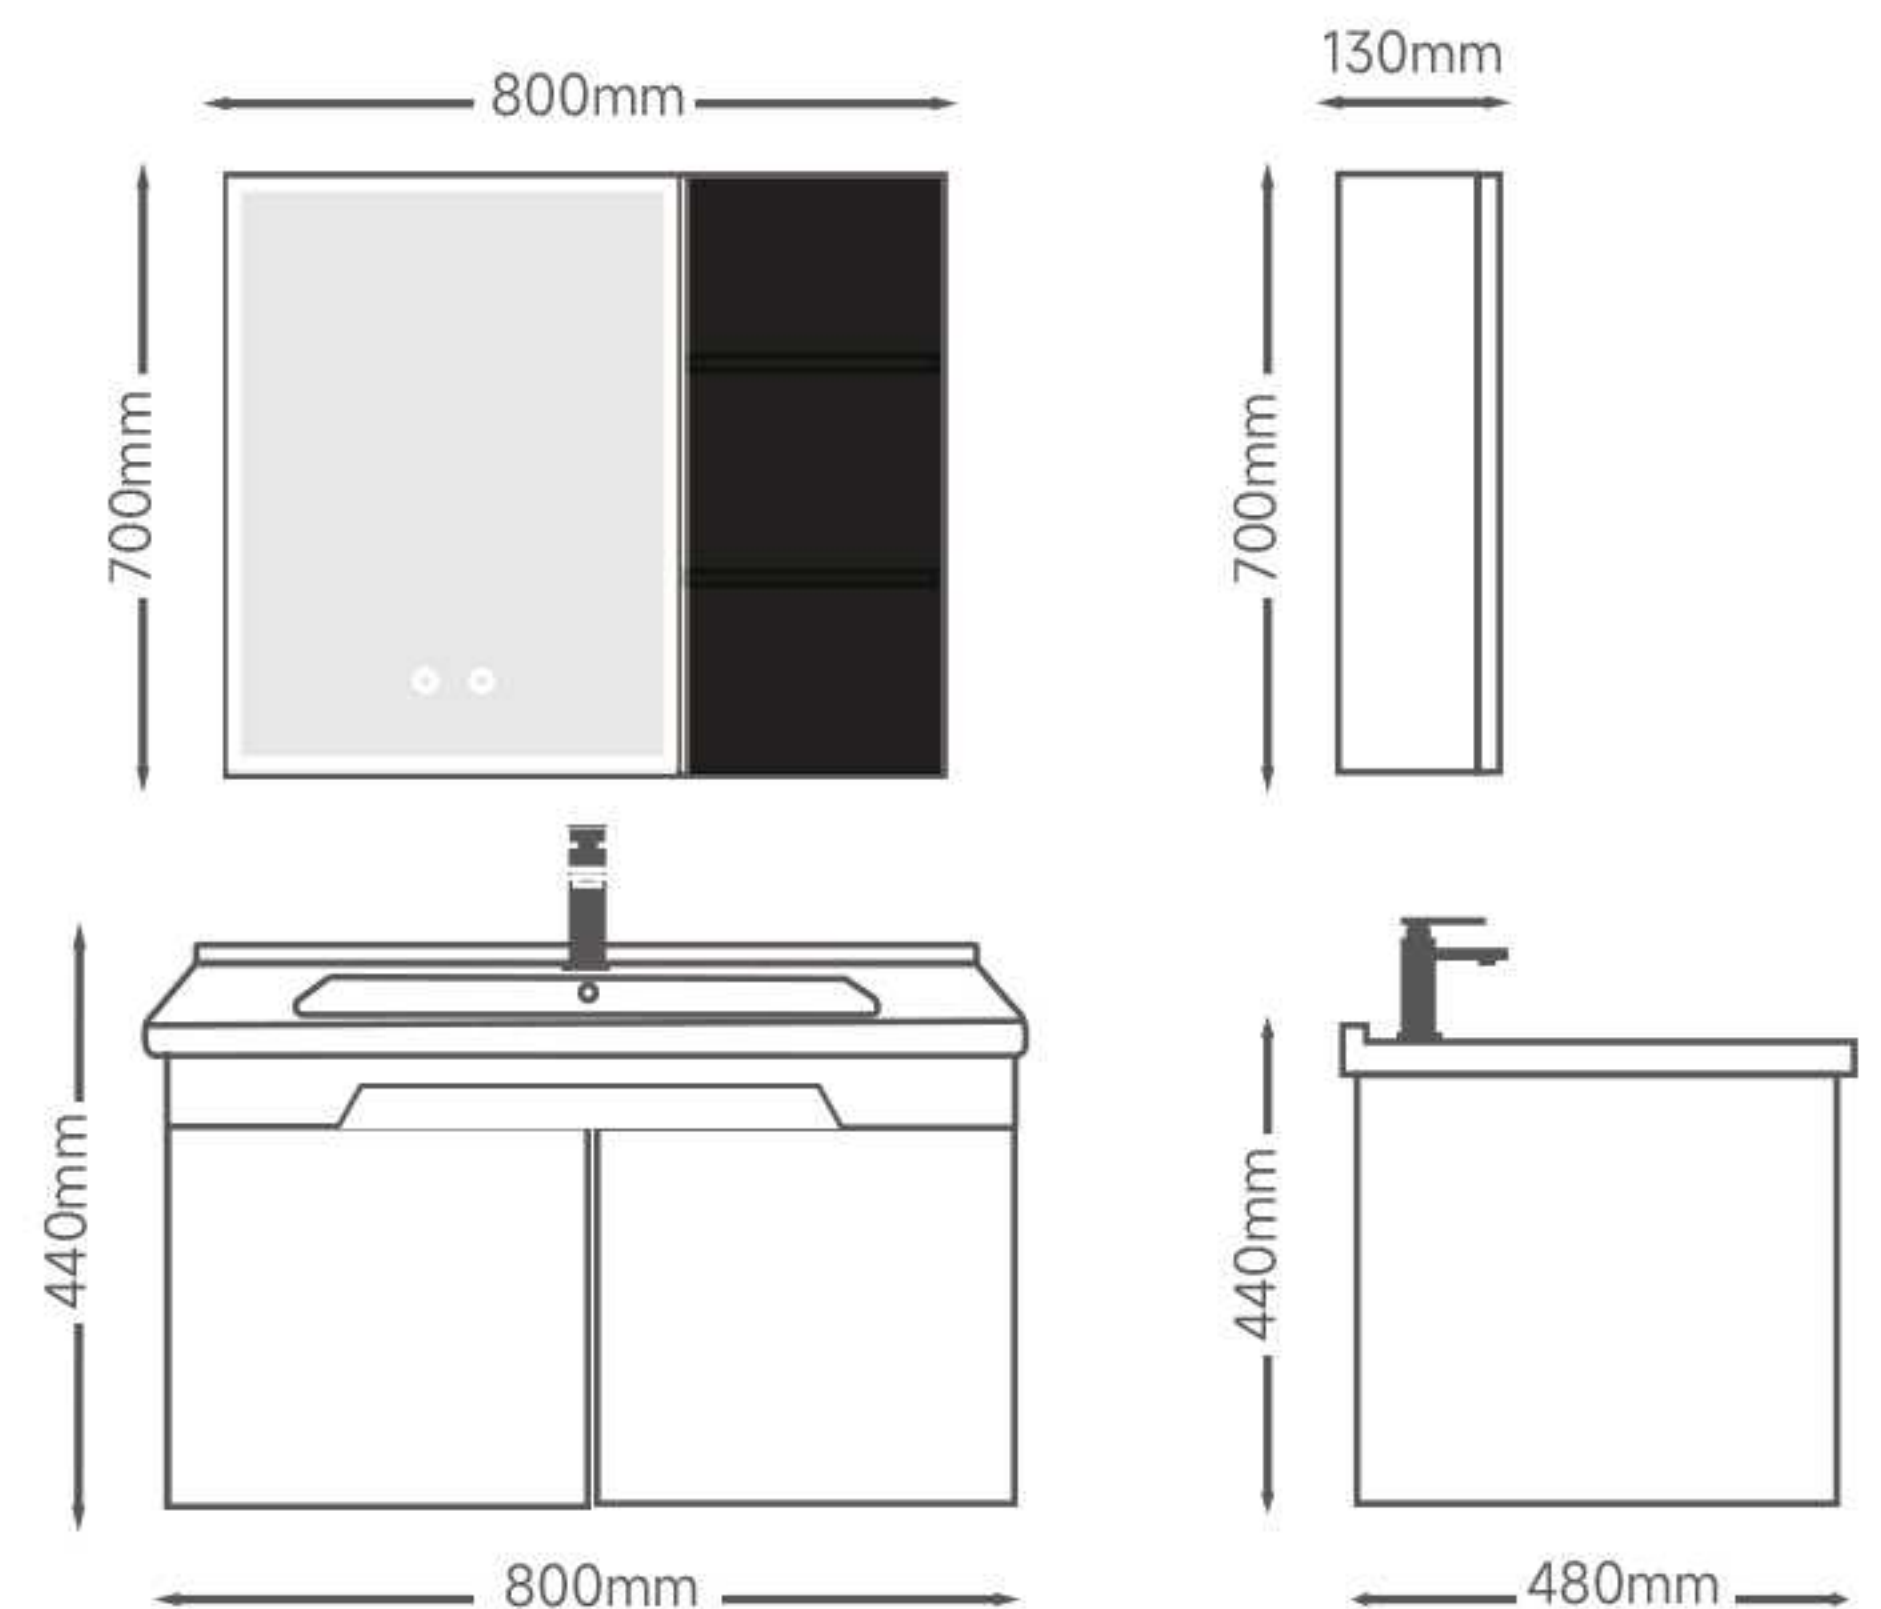

80Size:

Main Cabinet:800*480*440mm

Mirror Cabinet:800*130*700mm

▲ Details

Details ▼

Model:2606

STAINLESS STEEL

60Size:

Main Cabinet:600*480*440mm

Mirror Cabinet:600*130*700mm

70Size:

Main Cabinet:700*480*440mm

Mirror Cabinet:700*130*700mm

80Size:

Main Cabinet:800*480*440mm

Mirror Cabinet:800*130*700mm

▲ Details

Details ▼

Model:2607

STAINLESS STEEL

60Size:

Main Cabinet:600*480*440mm

Mirror Cabinet:600*130*700mm

70Size:

Main Cabinet:700*480*440mm

Mirror Cabinet:700*130*700mm

80Size:

Main Cabinet:800*480*440mm

Mirror Cabinet:800*130*700mm

▲ Details

Details ▼

Model:2608