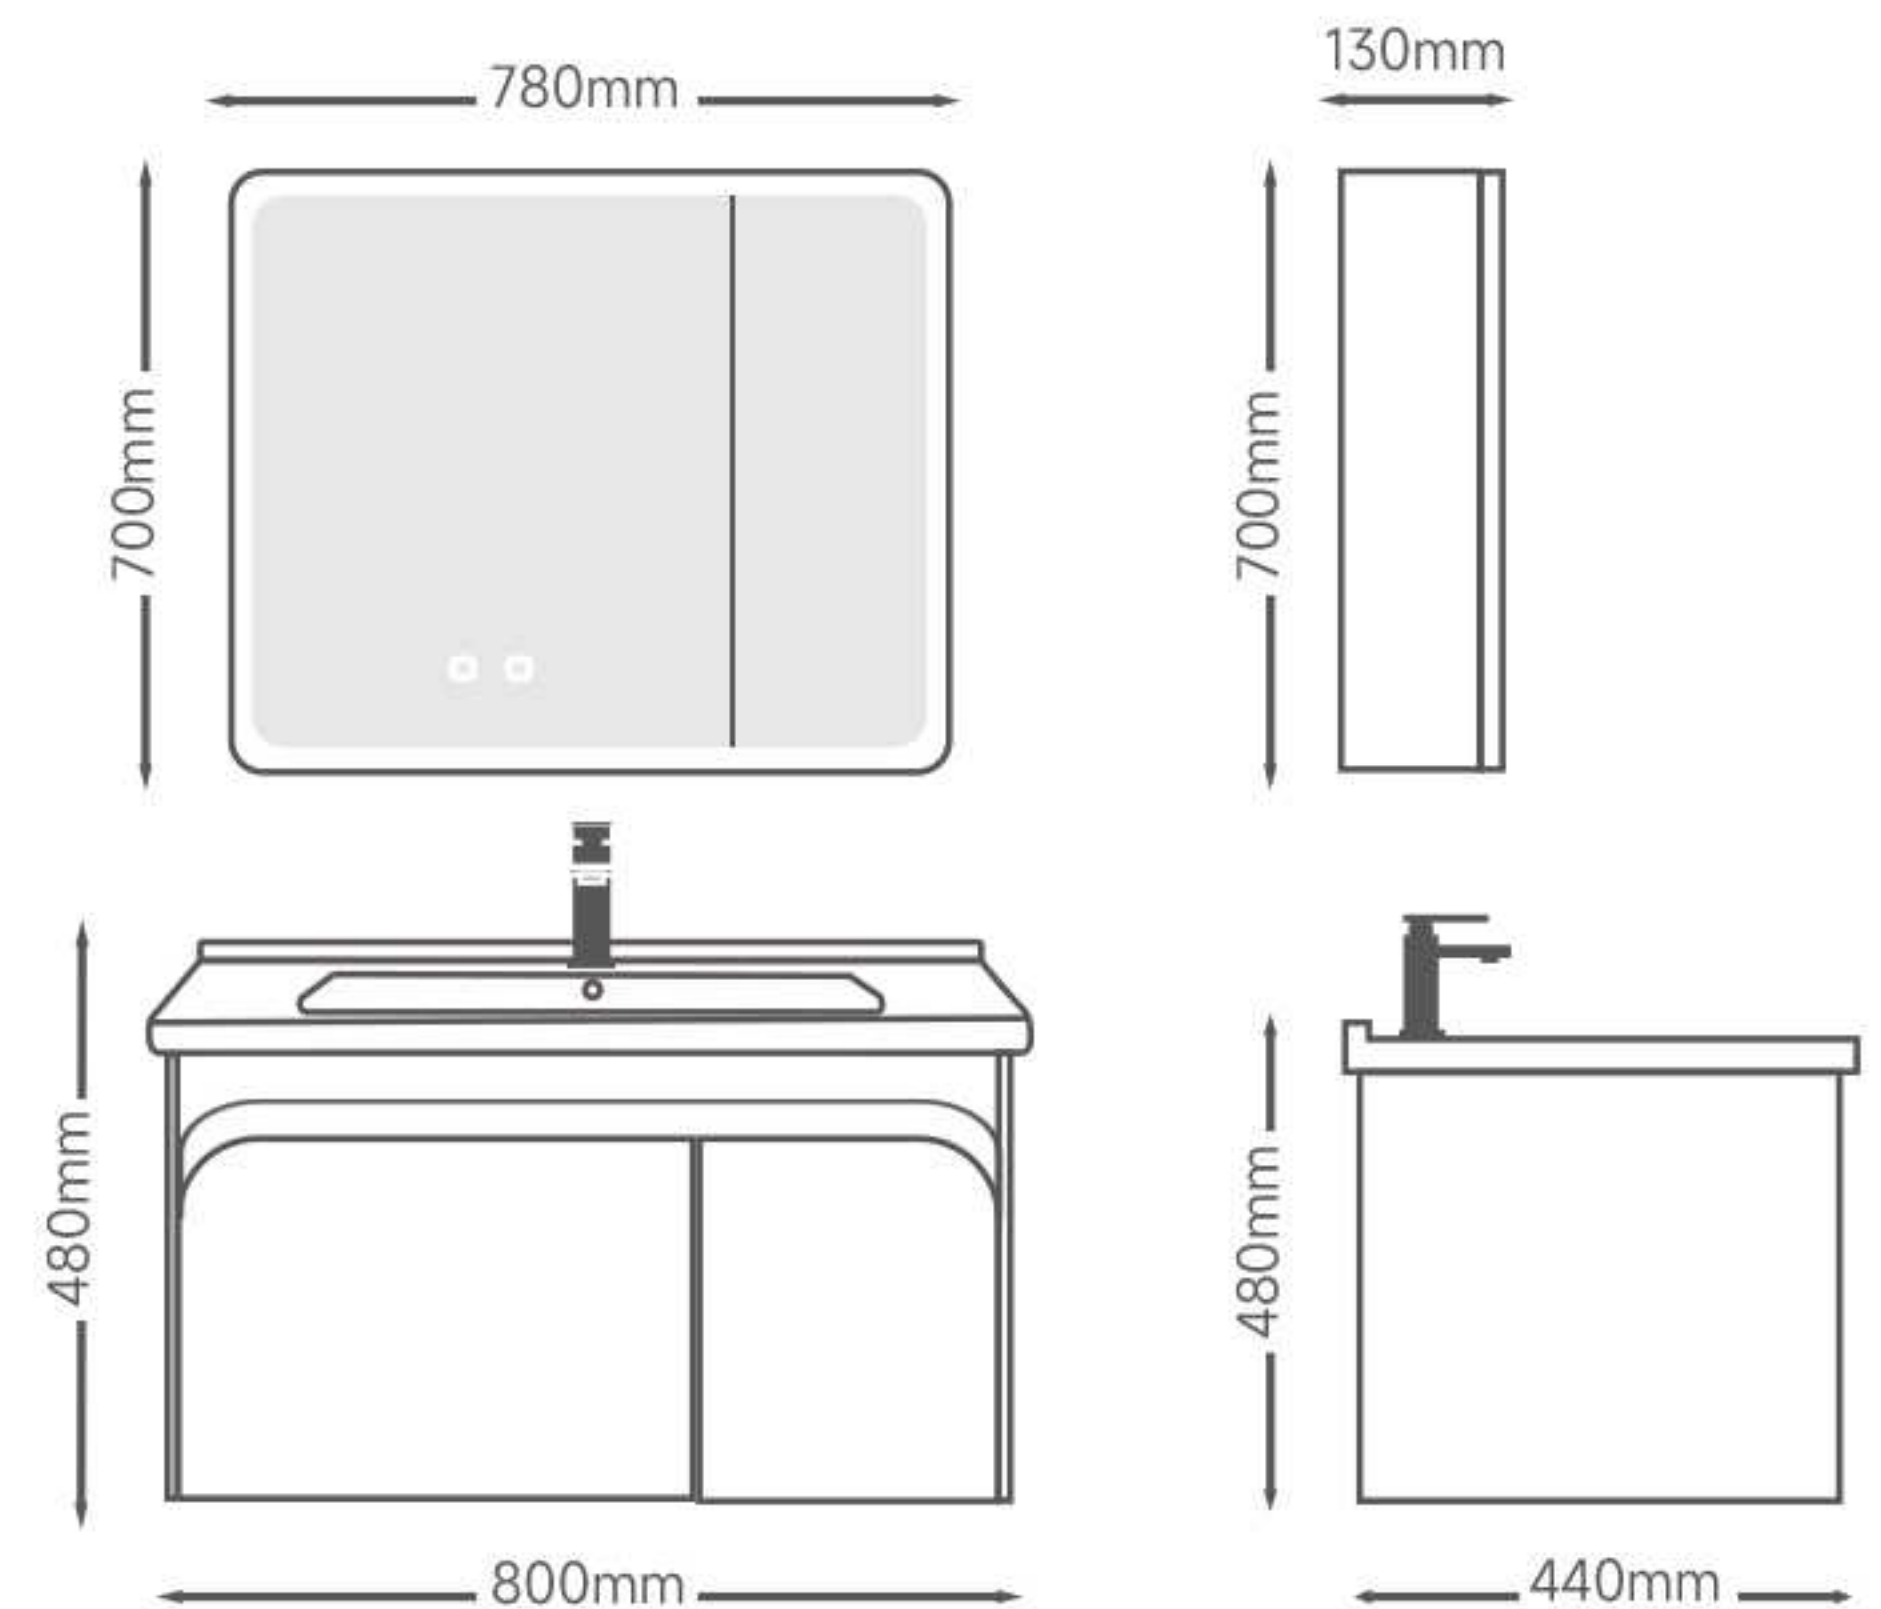

Main Cabinet:800*480*440mm

Mirror Cabinet:800*130*700mm

▲ Details

Details ▼

Model:2602

STAINLESS STEEL

60Size:

Main Cabinet:600*480*440mm

Mirror Cabinet:580*130*700mm

70Size:

Main Cabinet:700*480*440mm

Mirror Cabinet:680*130*700mm

80Size:

Main Cabinet:800*480*440mm

Mirror Cabinet:780*130*700mm

▲ Details

Details ▼

Model:2603

STAINLESS STEEL

60Size:

Main Cabinet:600*480*440mm

Mirror Cabinet:600*130*700mm

70Size:

Main Cabinet:700*480*440mm

Mirror Cabinet:700*130*700mm

80Size:

Main Cabinet:800*480*440mm

Mirror Cabinet:800*130*700mm

▲ Details

Details ▼

Model:2604

STAINLESS STEEL