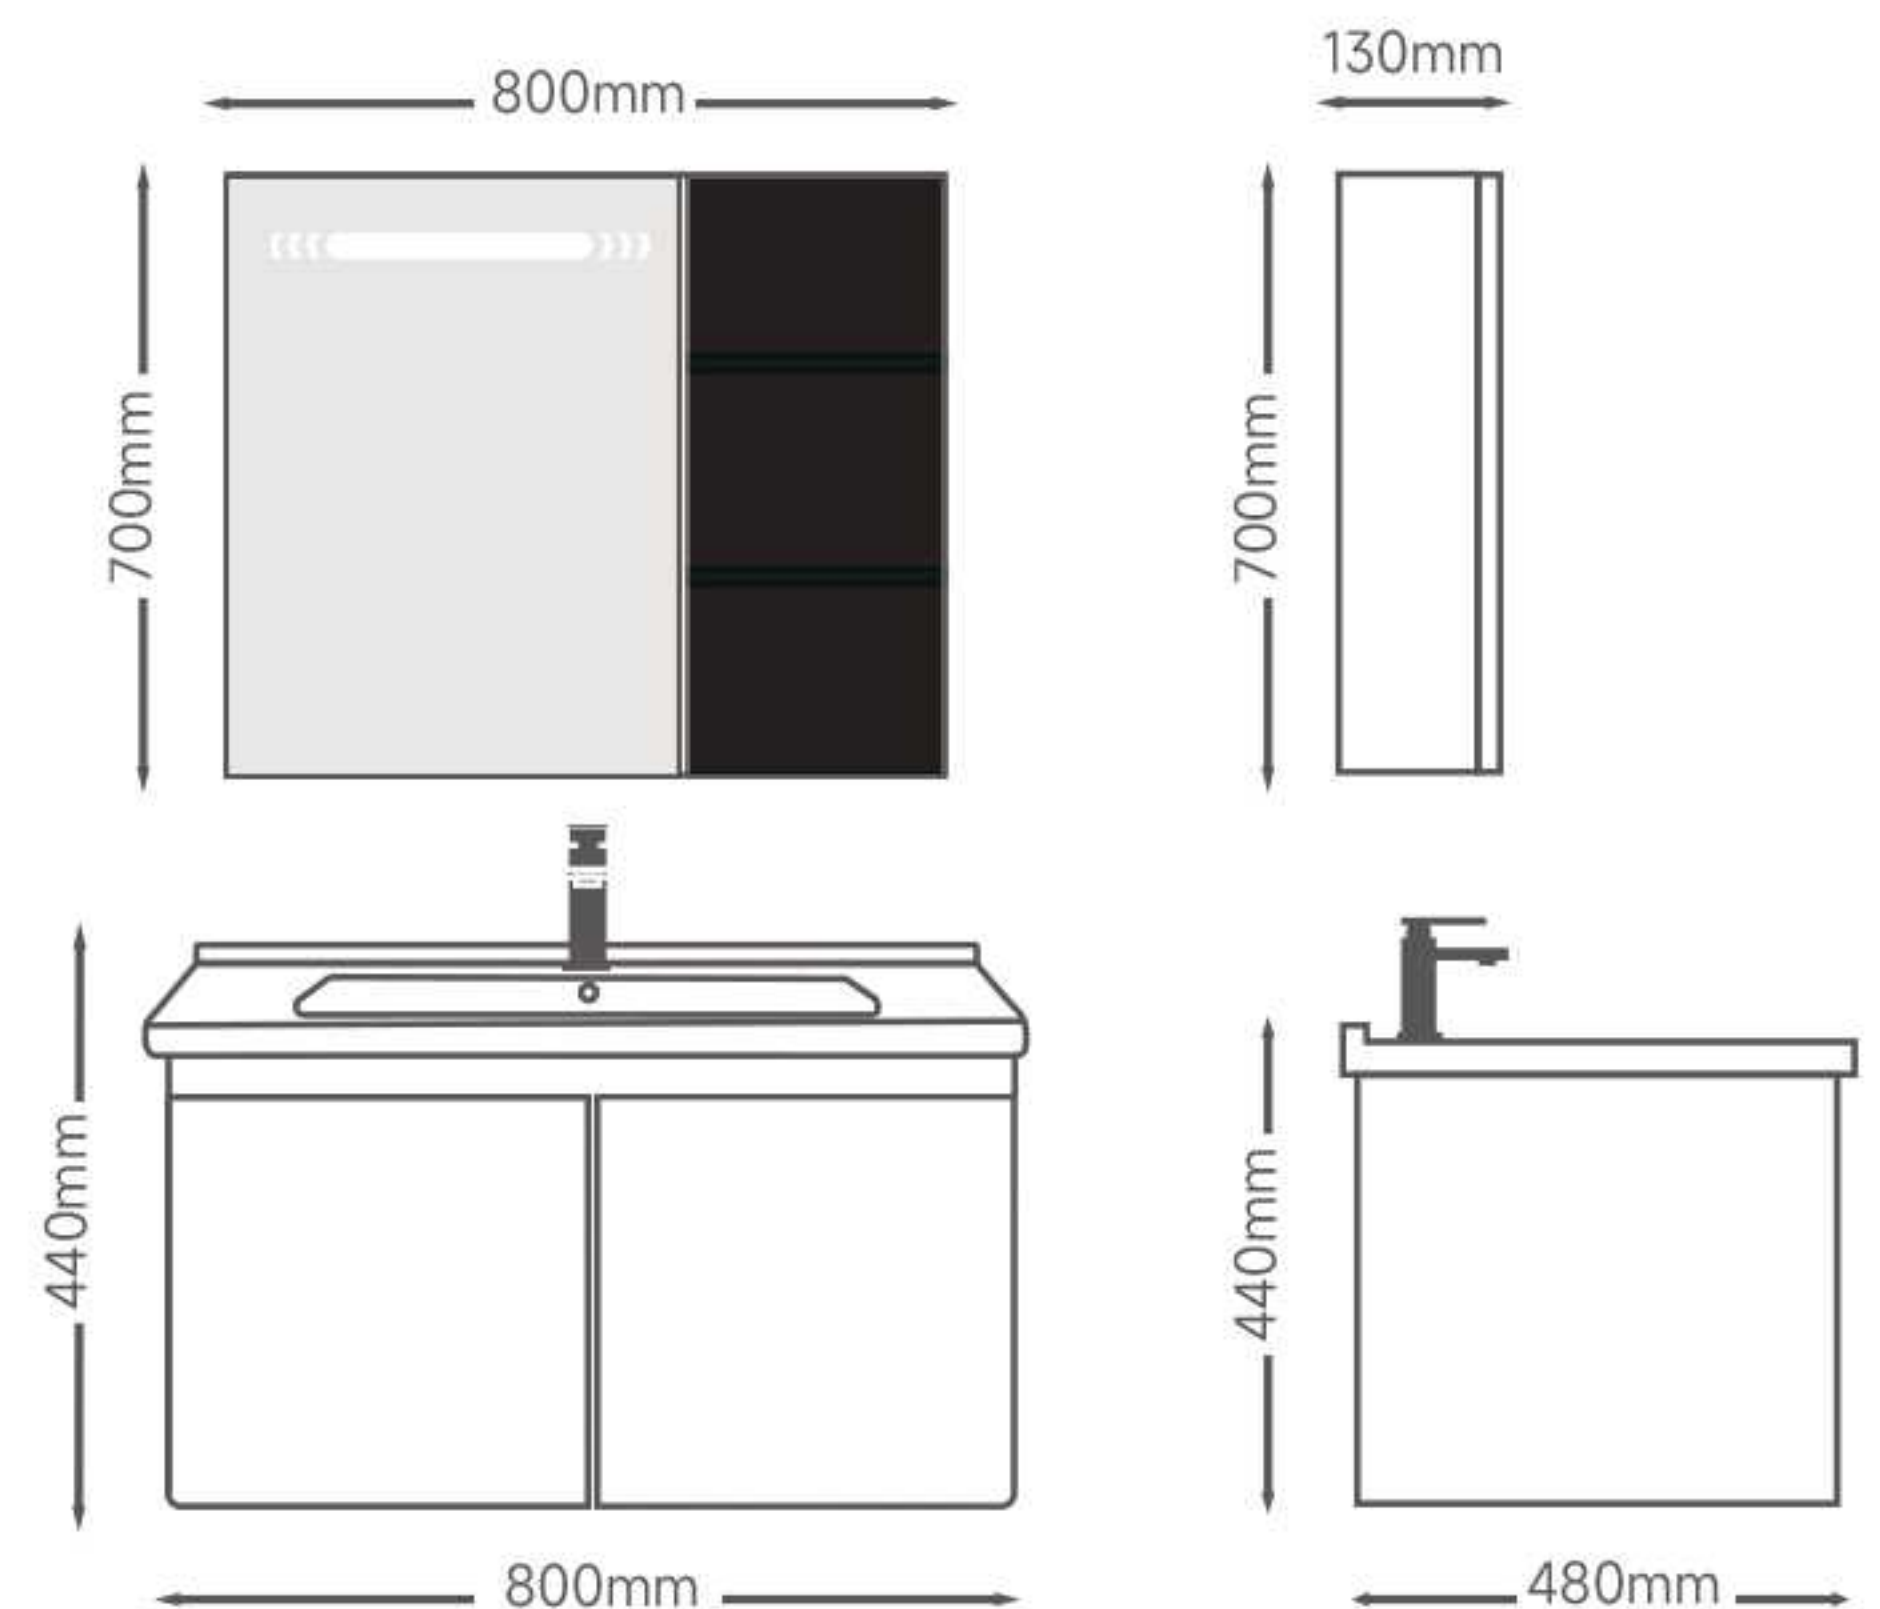

Main Cabinet:700*480*440mm

Mirror Cabinet:700*130*700mm

80Size:

Main Cabinet:800*480*440mm

Mirror Cabinet:800*130*700mm

▲ Details

Details ▼

Model:2608

STAINLESS STEEL

60Size:

Main Cabinet:600*480*440mm
 Mirror Cabinet:600*130*700mm

70Size:

Main Cabinet:700*480*440mm
 Mirror Cabinet:700*130*700mm

80Size:

Main Cabinet:800*480*440mm
 Mirror Cabinet:800*130*700mm

▲ Details

Details ▼

Model:2609

STAINLESS STEEL

60Size:

Main Cabinet:600*480*440mm

Mirror Cabinet:600*130*700mm

70Size:

Main Cabinet:700*480*440mm

Mirror Cabinet:700*130*700mm

80Size:

Main Cabinet:800*480*440mm

Mirror Cabinet:800*130*700mm

▲ Details

Details ▼

Model:2610