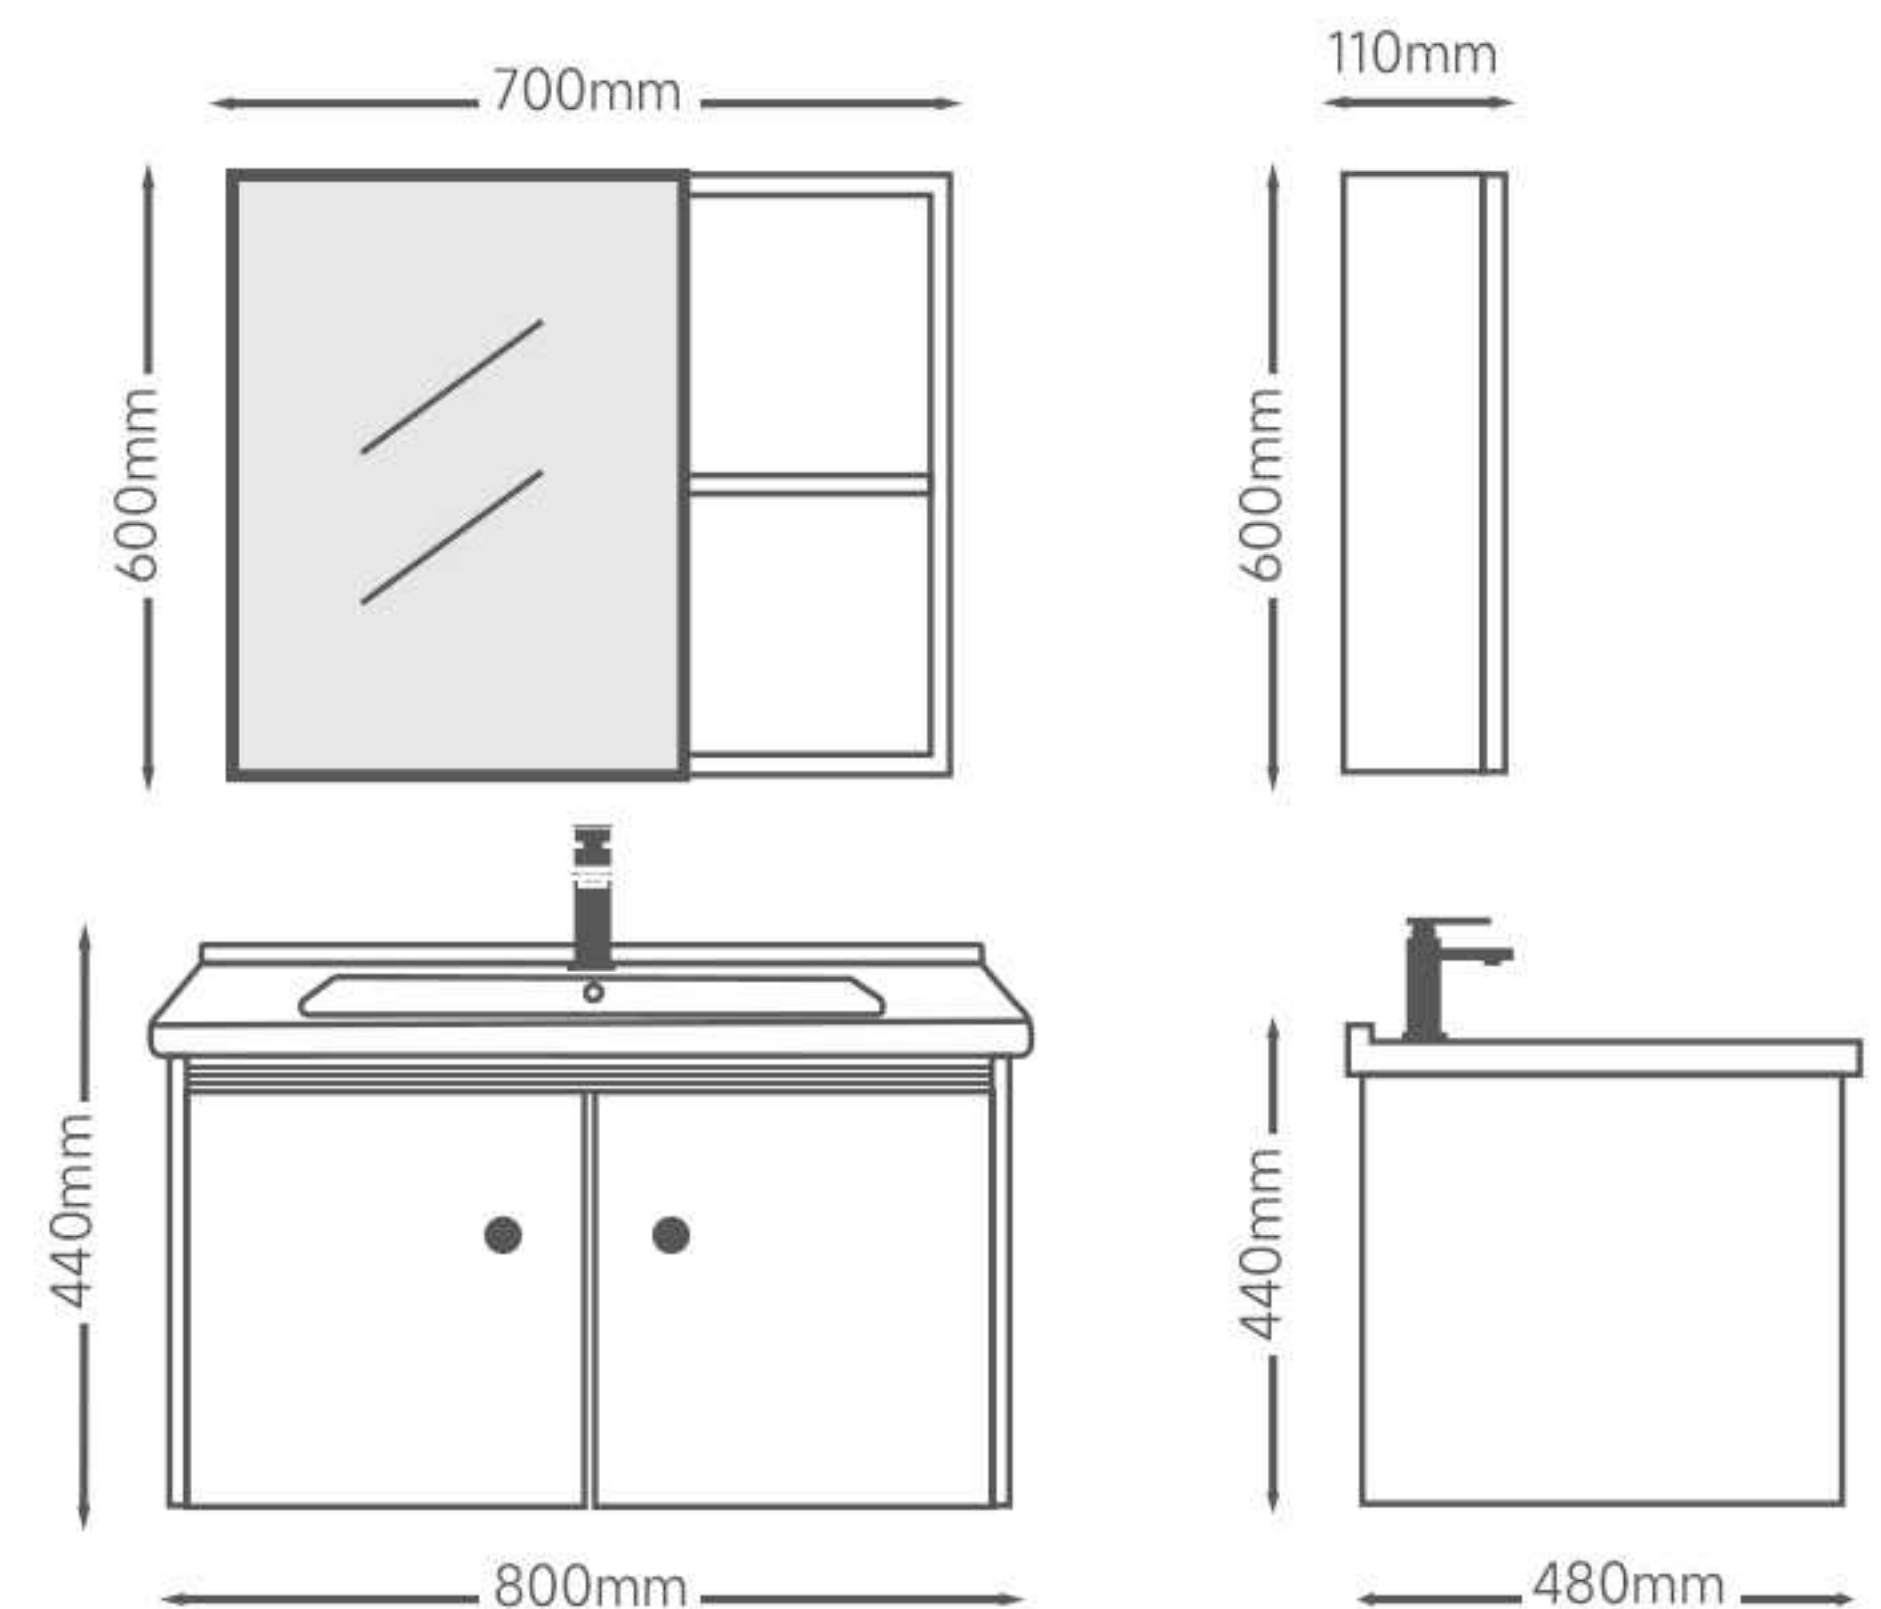

Details ▼

Model:1014B

PVC PANEL

60Size:

Main Cabinet:600*480*440mm

Mirror Cabinet:550*110*600mm

70Size:

Main Cabinet:700*480*440mm

Mirror Cabinet:700*110*600mm

80Size:

Main Cabinet:800*480*440mm

Mirror Cabinet:700*110*600mm

▲ Details

Details ▼

Model:1015

PVC PANEL

60Size:

Main Cabinet:600*480*440mm
 Mirror Cabinet:550*110*600mm

70Size:

Main Cabinet:700*480*440mm
 Mirror Cabinet:700*110*600mm

80Size:

Main Cabinet:800*480*440mm
 Mirror Cabinet:700*110*600mm

▲ Details

Details ▼

Model:1016A

PVC PANEL

60Size:

Main Cabinet:600*480*440mm

Mirror Cabinet:550*110*600mm

70Size:

Main Cabinet:700*480*440mm

Mirror Cabinet:700*110*600mm