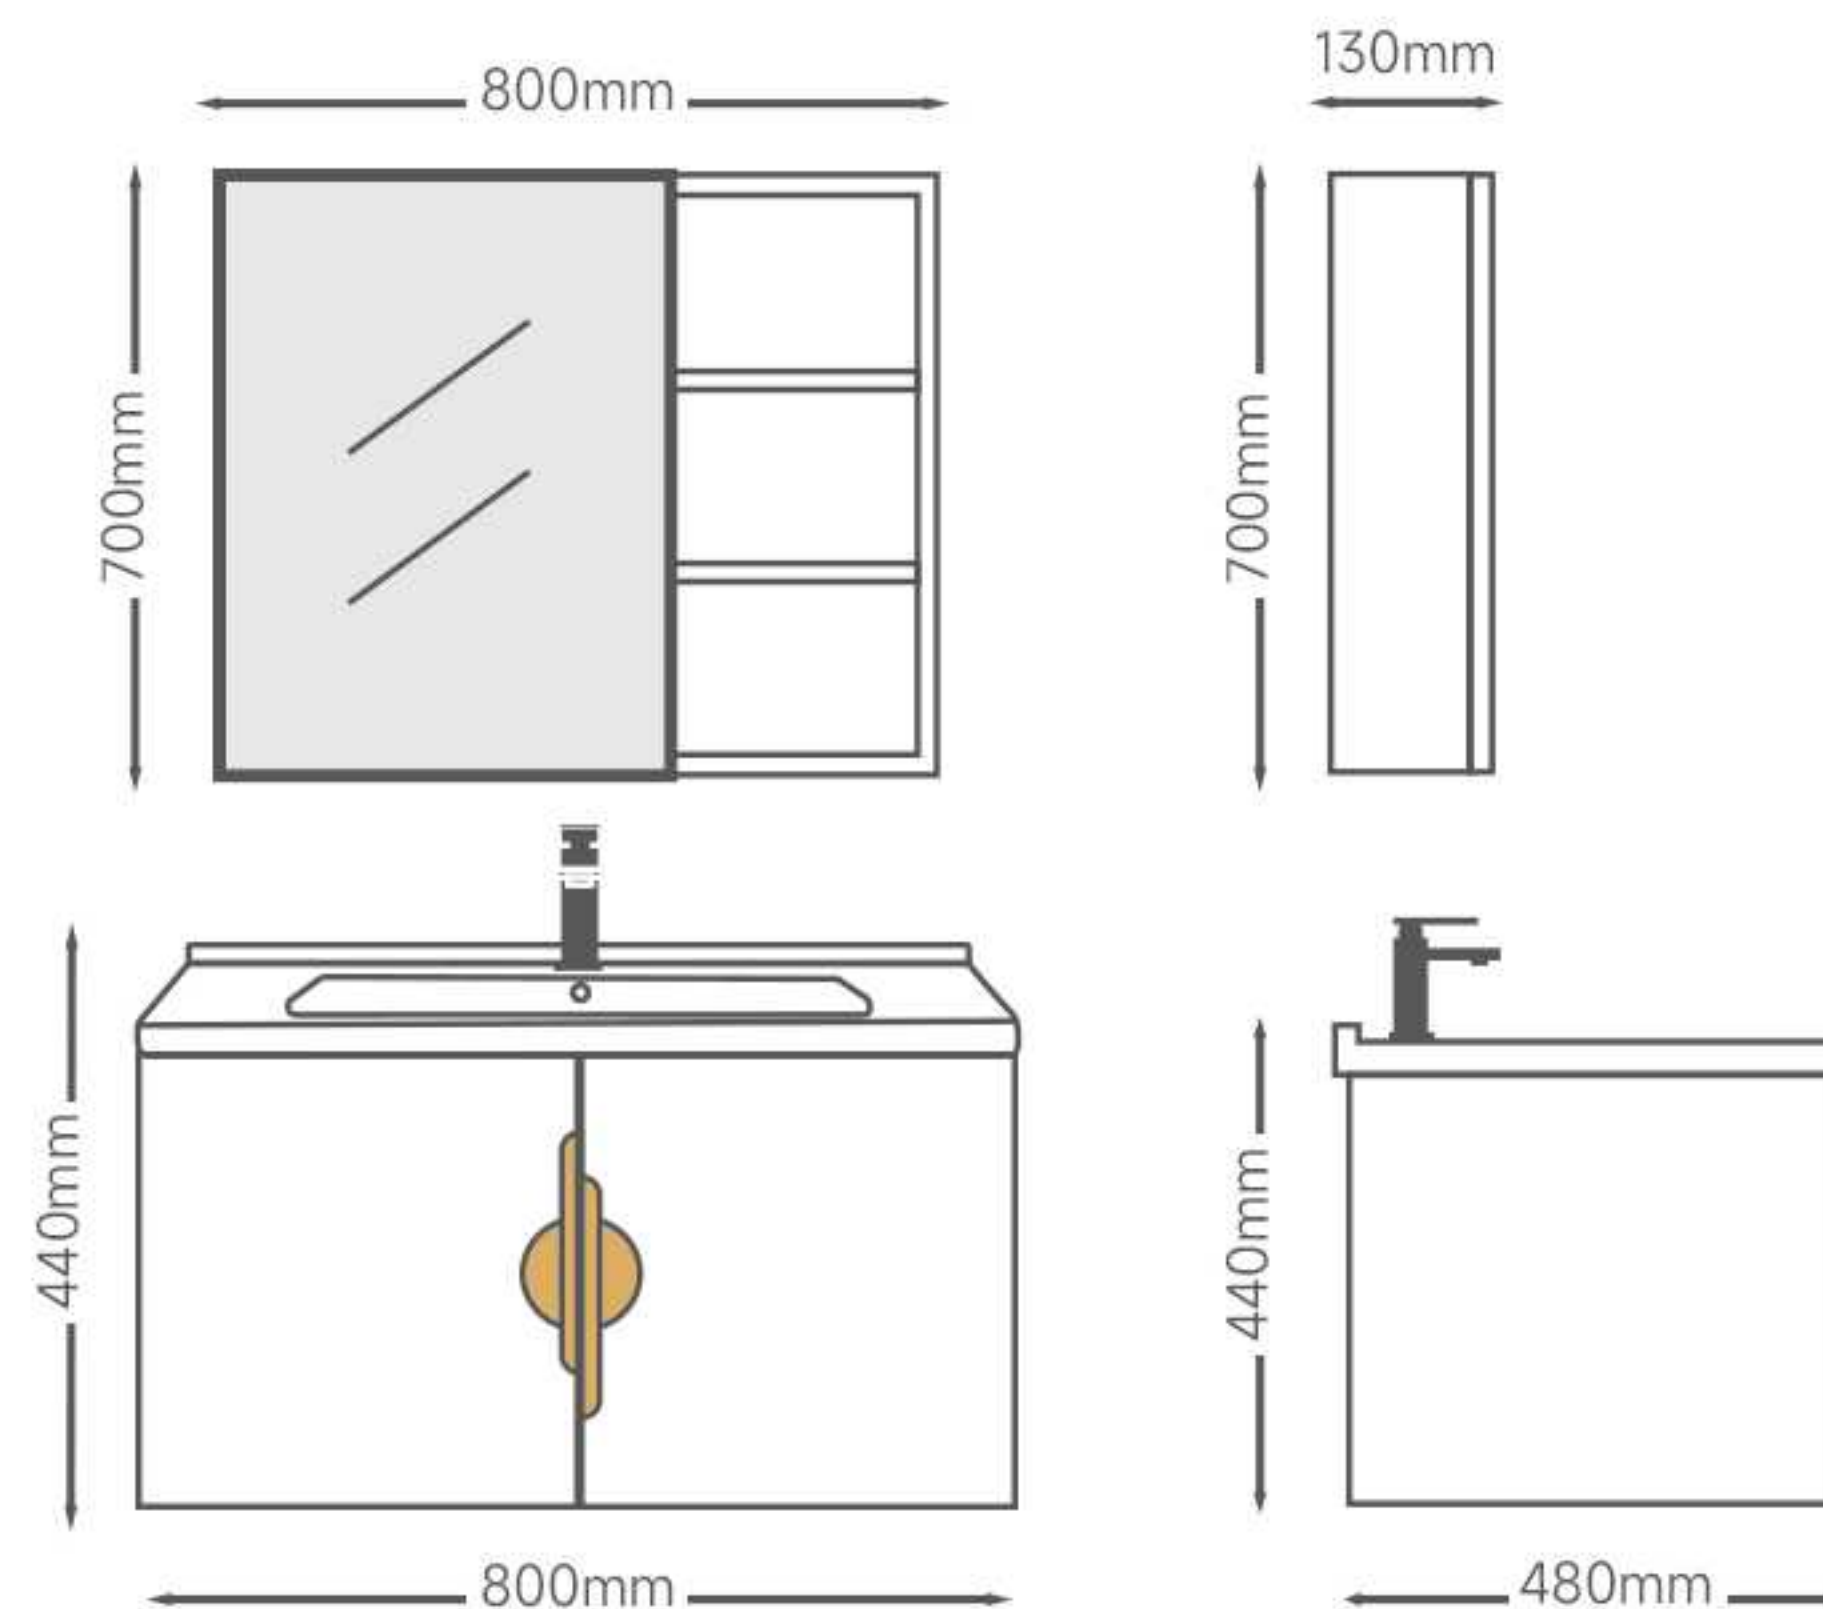

Main Cabinet:800*480*440mm

Mirror Cabinet:800*130*700mm

▲ Details

Details ▼

Model:2310A

STAINLESS STEEL

60Size:

Main Cabinet:600*480*440mm

Mirror Cabinet:600*130*700mm

70Size:

Main Cabinet:700*480*440mm

Mirror Cabinet:700*130*700mm

80Size:

Main Cabinet:800*480*440mm

Mirror Cabinet:800*130*700mm

▲ Details

Details ▼

Model:2402

STAINLESS STEEL

60Size:

Main Cabinet:600*480*440mm

Mirror Cabinet:600*130*700mm

70Size:

Main Cabinet:700*480*440mm

Mirror Cabinet:700*130*700mm

80Size:

Main Cabinet:800*480*440mm

Mirror Cabinet:800*130*700mm

▲ Details

Details ▼

Model:2404

STAINLESS STEEL