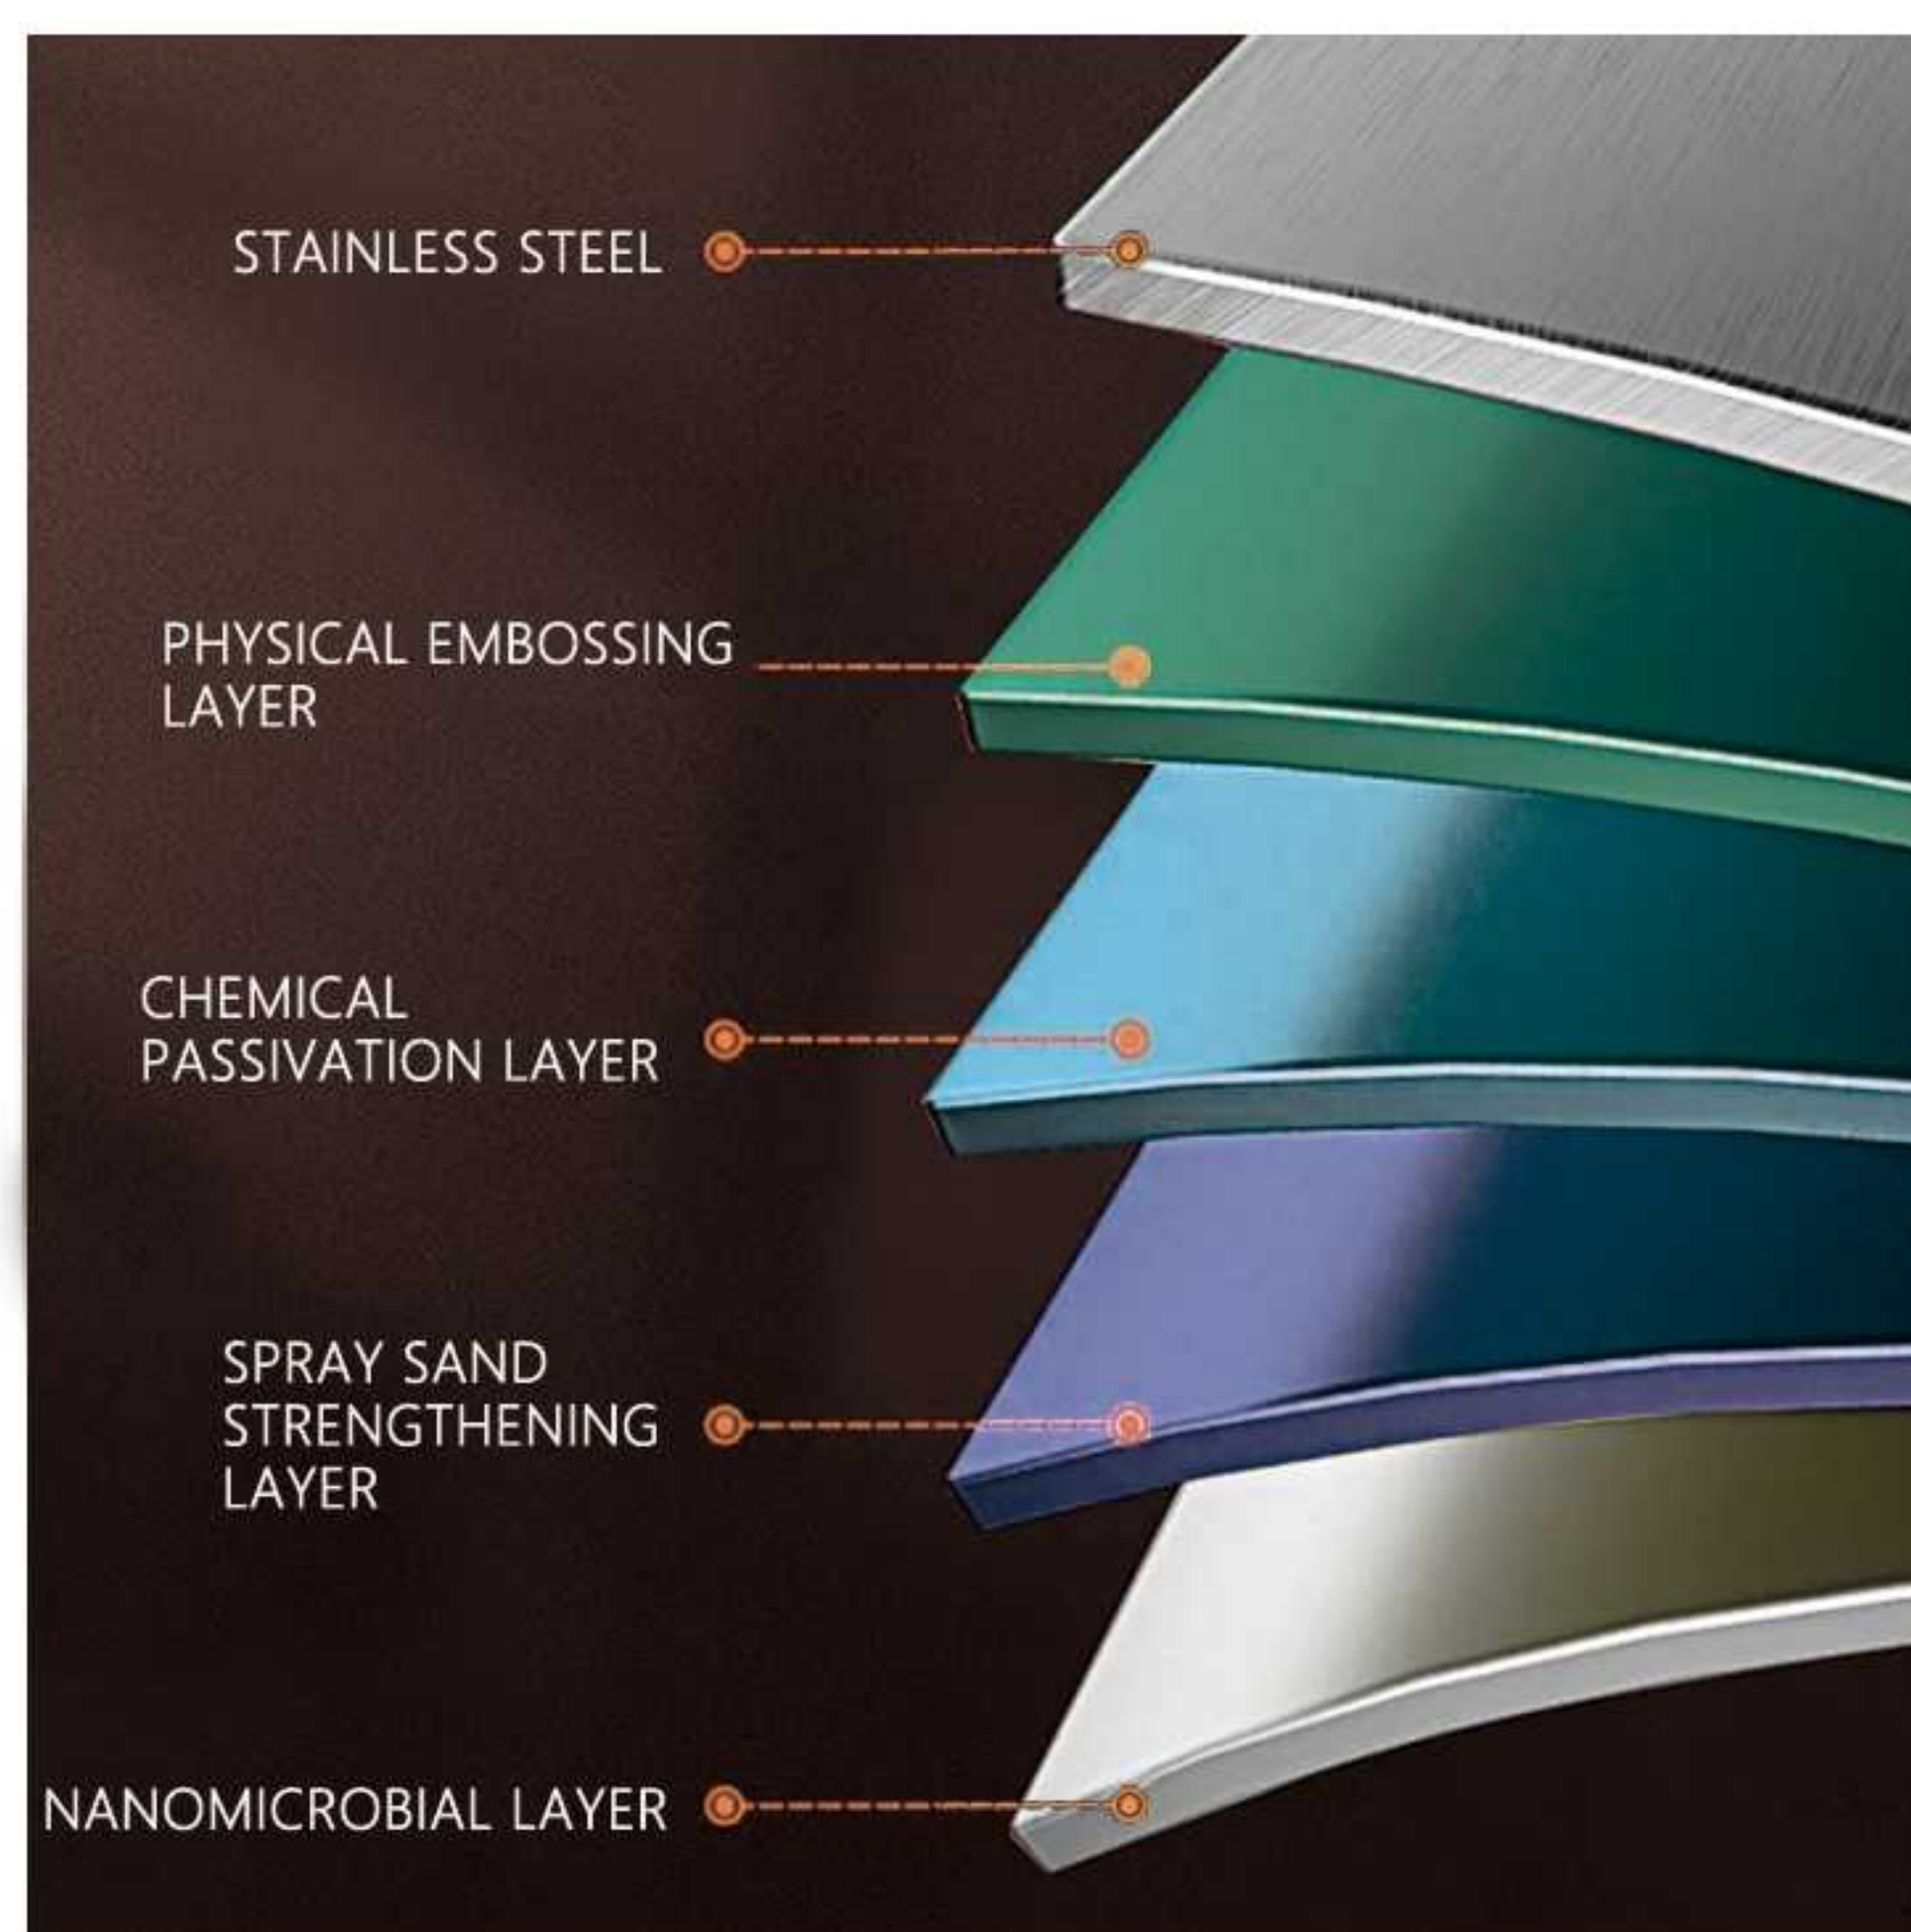

2025

- ◆ STAINLESS STEEL
- ◆ SPC HONEYCOMB PANEL
- ◆ PVC PANEL

BATHROOM CABINET

STAINLESS STEEL

STAINLESS STEEL MATERIAL FUNDAMENTALLY ELIMINATES CRACKING AND MILDEW ISSUES, ESPECIALLY SUITABLE FOR DAMP BATHROOM ENVIRONMENTS, WITH A LIFESPAN FAR EXCEEDING THAT OF ORDINARY WOODEN CABINETRY

STAINLESS STEEL

Non-magnetic or weak magnetic, resistant to salt spray corrosion, does not rust even if it has been in contact with water for a long time. The surface mechanically embossed to form a three-dimensional texture (such as brushed, diamond pattern), which enhances abrasion resistance and prevents fingerprint residue. Electrochemical or lining passivation treatment, forming a dense oxide film, further improves corrosion resistance, and extends service life.

HIGH DEFINITION GLASS MIRROR CABINET

Selected high-definition silver plated mirror surface, clearer, more realistic, and brighter, copper free silver plated mirror process, does not release harmful substances to human body and environment