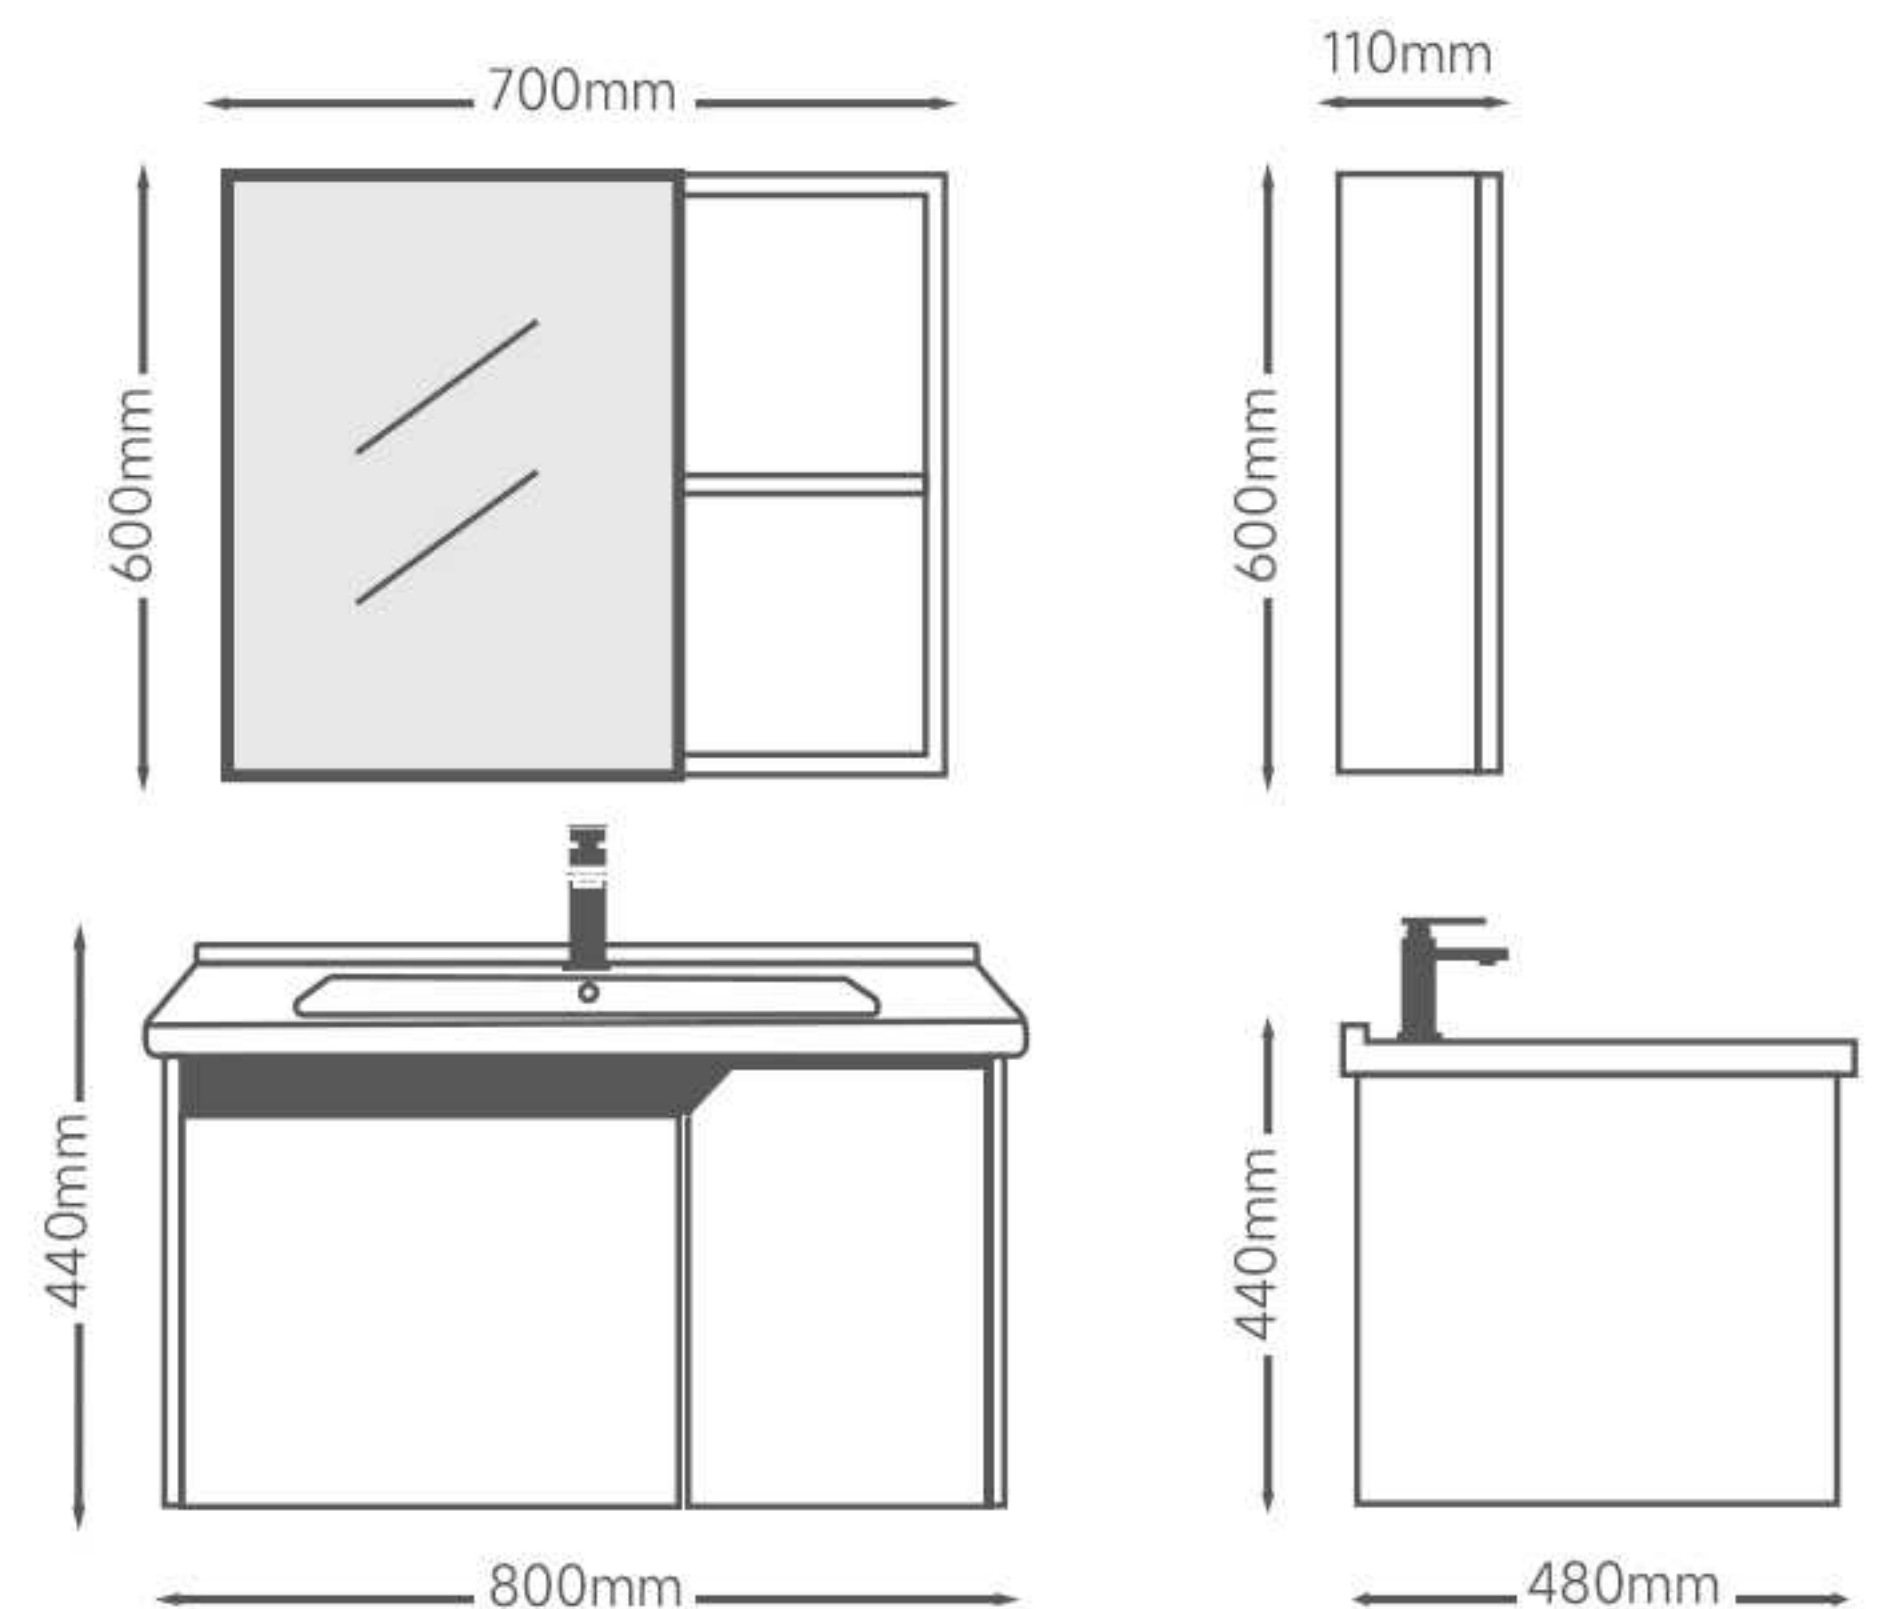

PVC PANEL

60Size:

Main Cabinet:600*480*440mm

Mirror Cabinet:550*110*600mm

70Size:

Main Cabinet:700*480*440mm

Mirror Cabinet:700*110*600mm

80Size:

Main Cabinet:800*480*440mm

Mirror Cabinet:700*110*600mm

▲ Details

Details ▼

Model:1018

PVC PANEL

60Size:

Main Cabinet:600*480*440mm
 Mirror Cabinet:550*110*600mm

70Size:

Main Cabinet:700*480*440mm
 Mirror Cabinet:700*110*600mm

80Size:

Main Cabinet:800*480*440mm
 Mirror Cabinet:700*110*600mm

▲ Details

Details ▼

Model:1019

60Size:

▲ Details

Details ▼

Model:1020

PVC PANEL

60Size:

Main Cabinet:600*480*440mm

Mirror Cabinet:560*110*650mm

70Size: