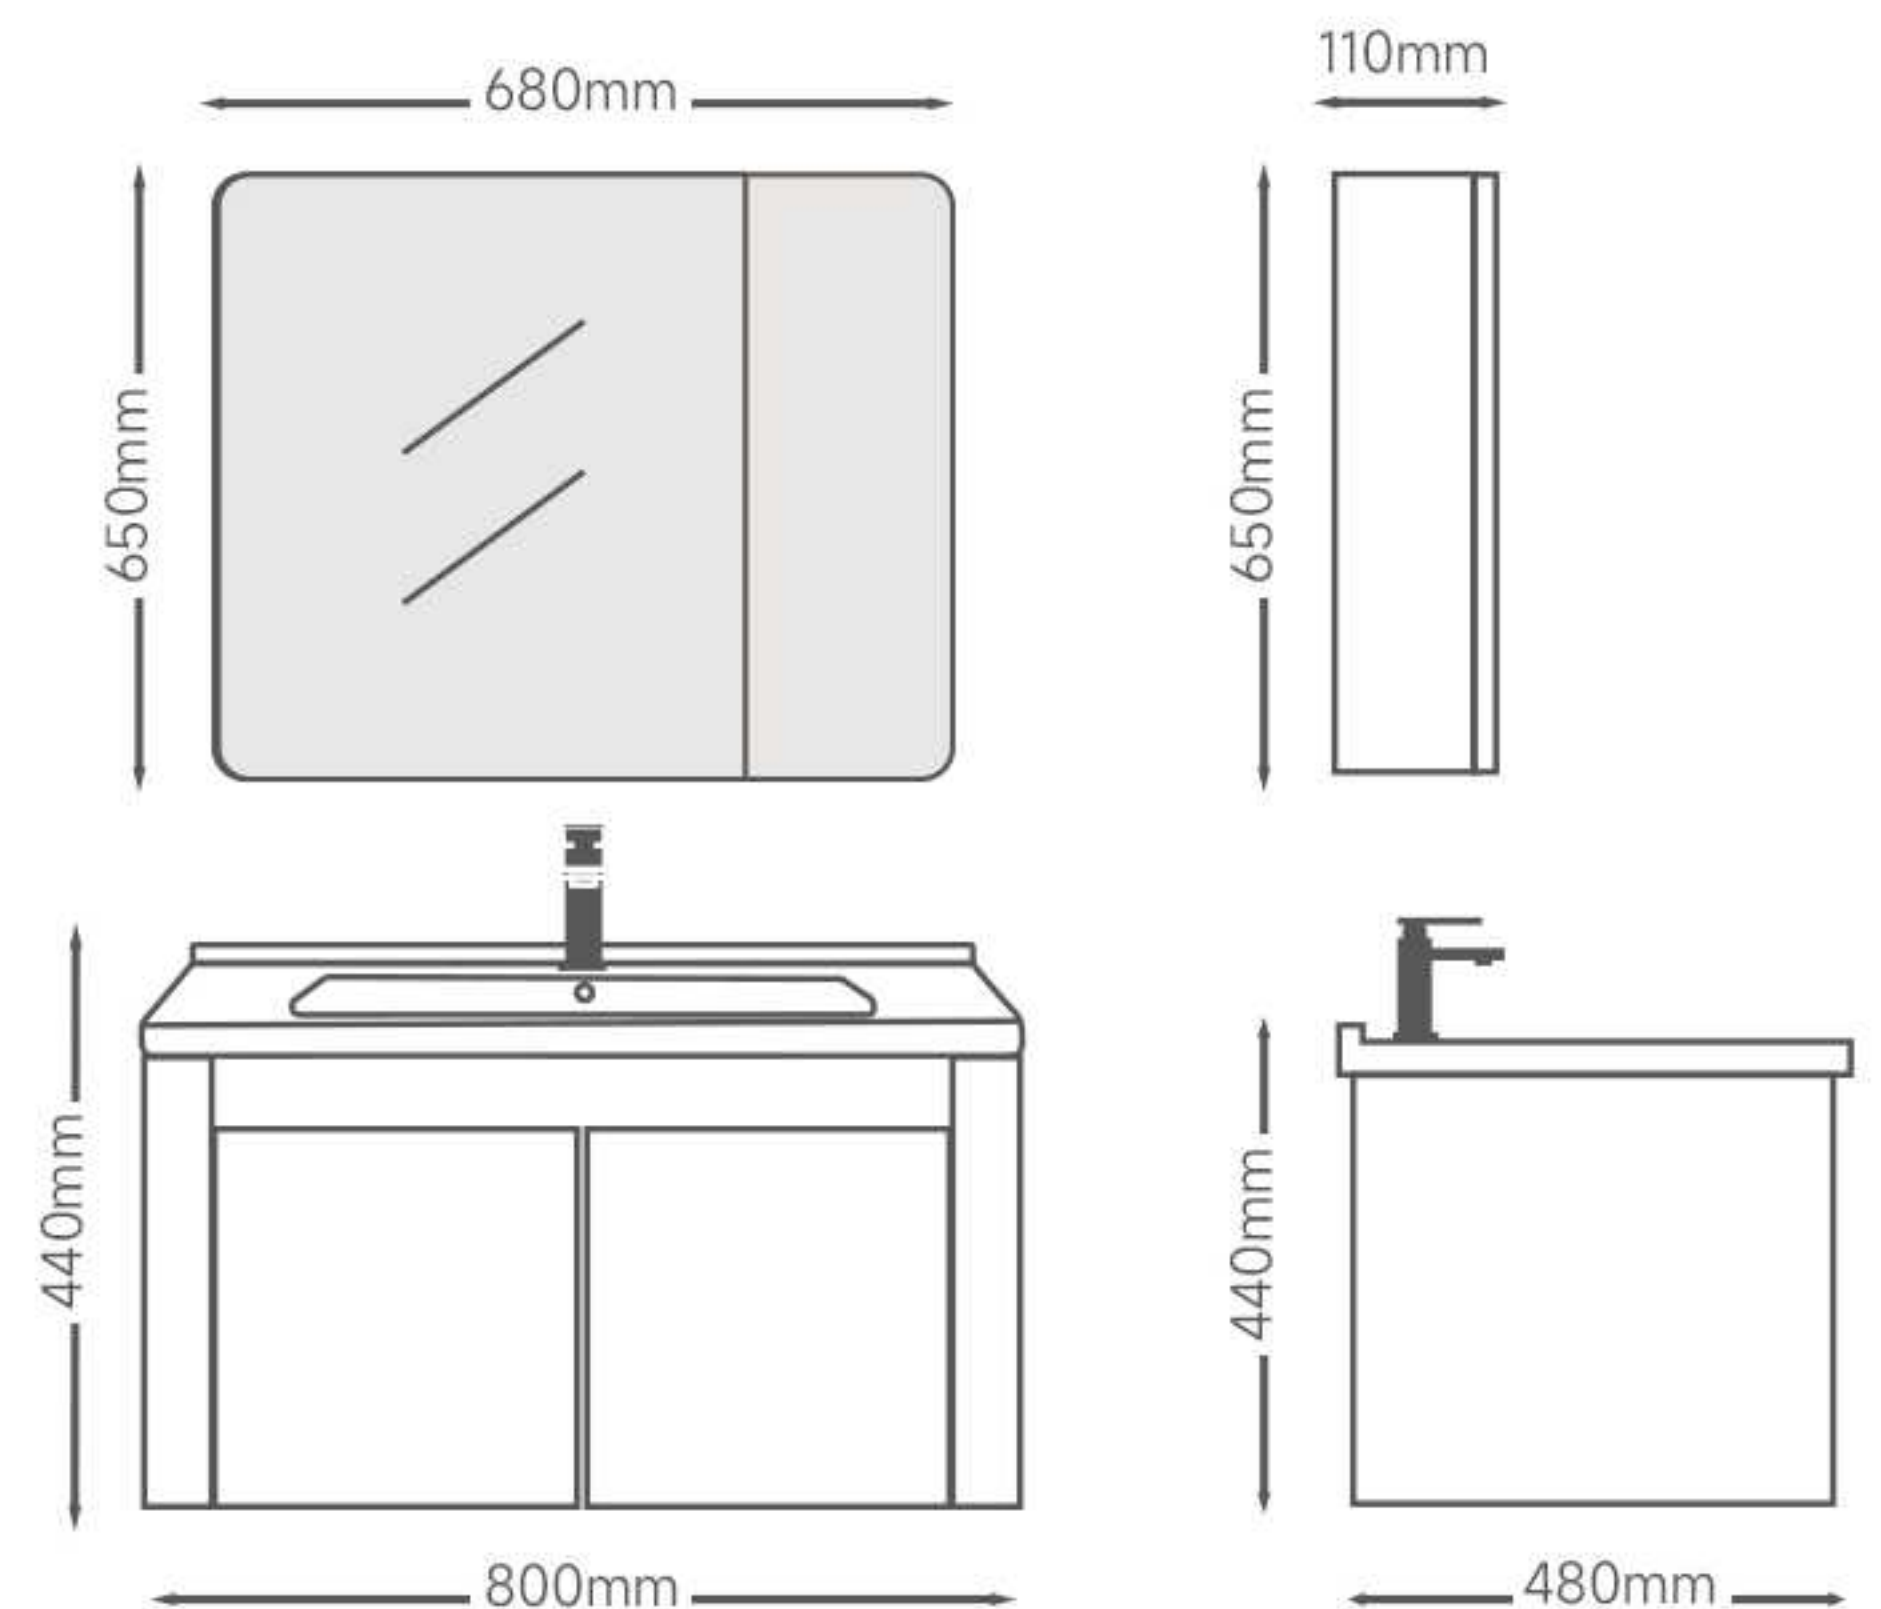

Main Cabinet:700*480*440mm

Mirror Cabinet:700*130*700mm

80Size:

Main Cabinet:800*480*440mm

Mirror Cabinet:800*130*700mm

▲ Details

Details ▼

Model:2610

▲ Details

Details ▼

Model:2509A

SPC HONEYCOMB PANE

60Size:

Main Cabinet:600*480*440mm

Mirror Cabinet:560*110*650mm

70Size:

Main Cabinet:700*480*440mm

Mirror Cabinet:680*110*650mm

80Size:

Main Cabinet:800*480*440mm

Mirror Cabinet:680*110*650mm

▲ Details

Details ▼

Model:2509B

SPC HONEYCOMB PANE

60Size:

Main Cabinet:600*480*440mm
Mirror Cabinet:560*110*650mm

70Size:

Main Cabinet:700*480*440mm
Mirror Cabinet:680*110*650mm

80Size:

Main Cabinet:800*480*440mm
Mirror Cabinet:680*110*650mm