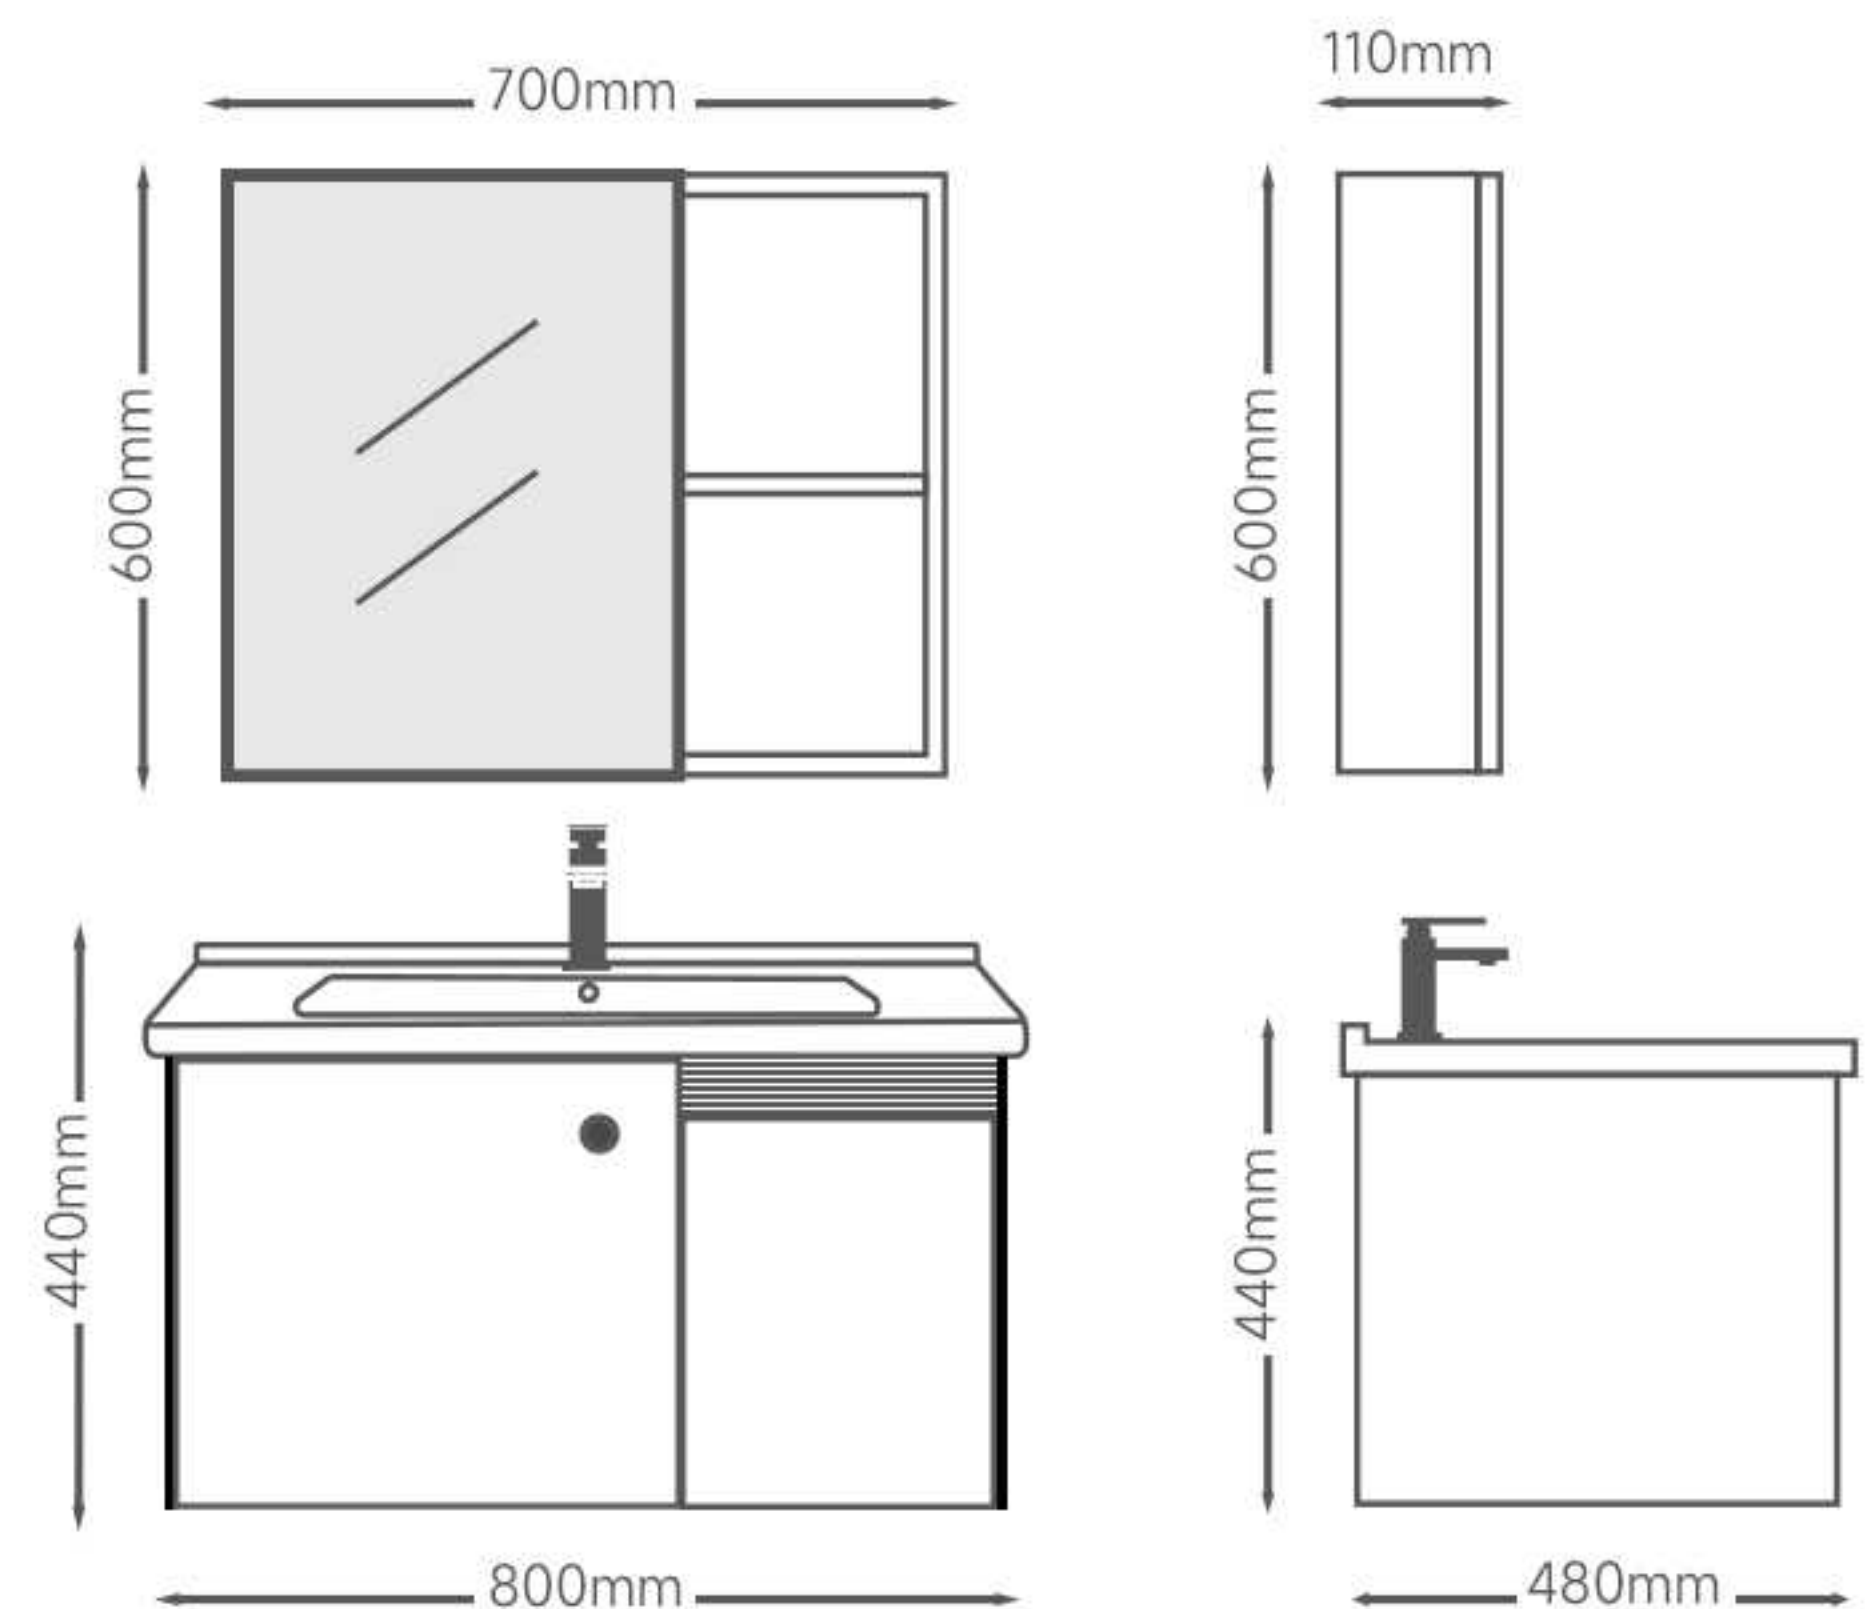

Mirror Cabinet:700*110*600mm

80Size:

Main Cabinet:800*480*440mm

Mirror Cabinet:700*110*600mm

▲ Details

Details ▼

Model:2503

PVC PANEL

60Size:

Main Cabinet:600*480*440mm

Mirror Cabinet:550*110*600mm

70Size:

Main Cabinet:700*480*440mm

Mirror Cabinet:700*110*600mm

80Size:

Main Cabinet:800*480*440mm

Mirror Cabinet:700*110*600mm

Model:1001-40

40Size:

Main Cabinet:430*360*440mm

Mirror Cabinet:400*110*600mm

Model:1001-50

50Size:

Main Cabinet:510*360*440mm

Mirror Cabinet:400*110*600mm

Model:1008-40

40Size:

Main Cabinet:430*360*440mm

Mirror Cabinet:400*110*600mm

Model:1008-50

50Size:

Main Cabinet:510*360*440mm