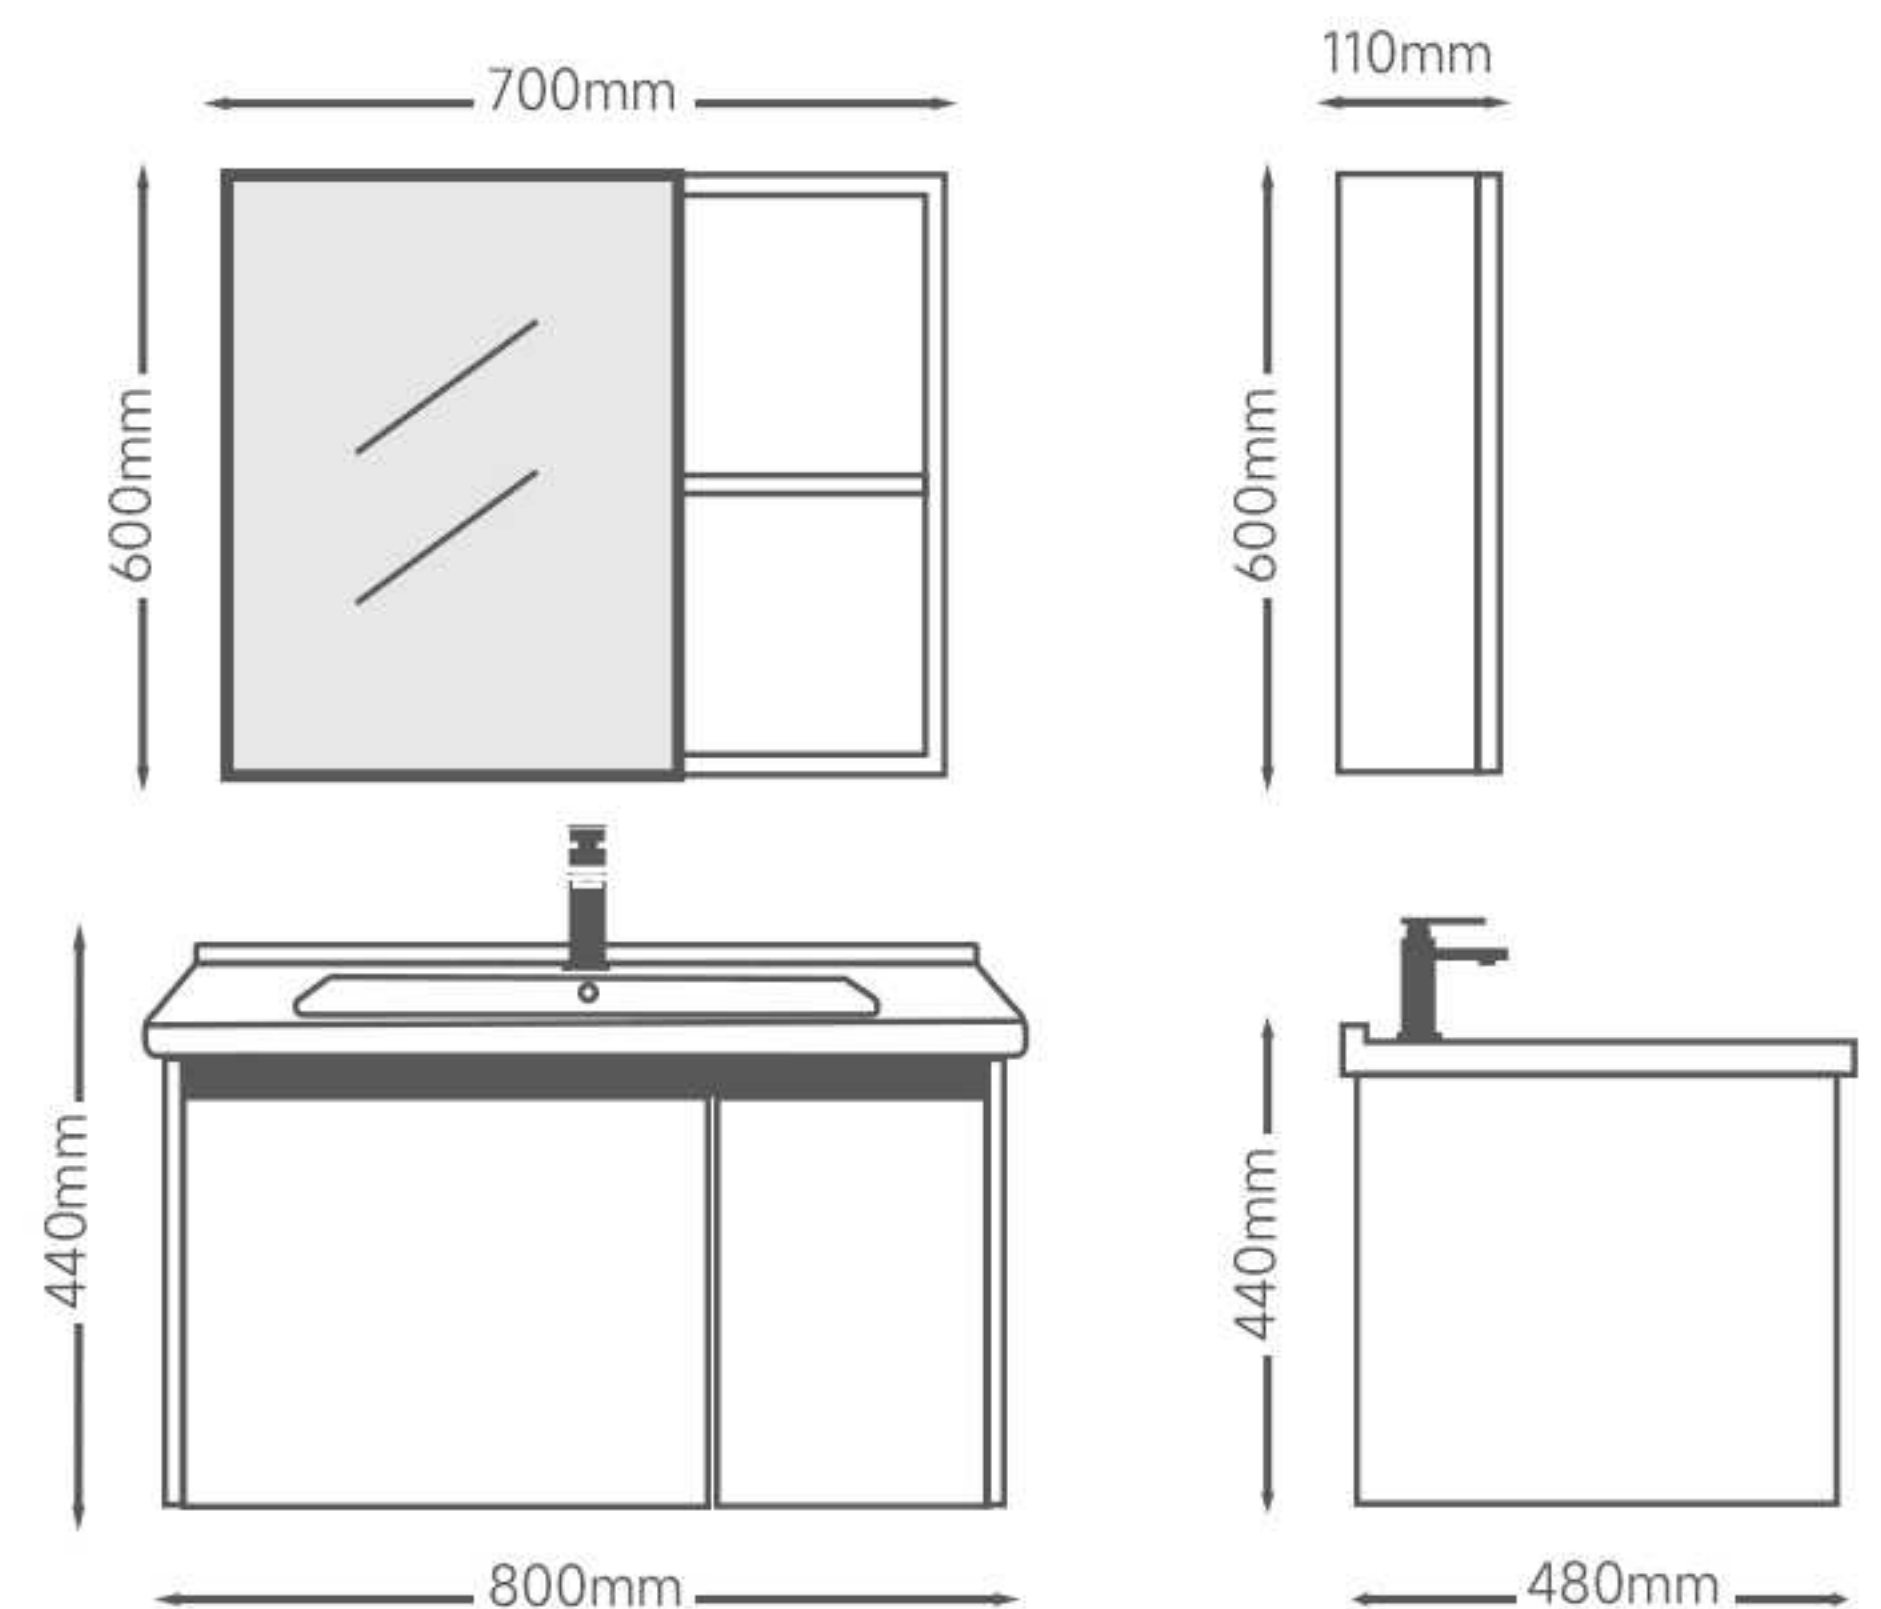

Model:1013A

PVC PANEL

60Size:

Main Cabinet:600*480*440mm
Mirror Cabinet:550*110*600mm

70Size:

Main Cabinet:700*480*440mm
Mirror Cabinet:700*110*600mm

80Size:

Main Cabinet:800*480*440mm
Mirror Cabinet:700*110*600mm

▲ Details

Details ▼

Model:1013B

PVC PANEL

60Size:

Main Cabinet:600*480*440mm

Mirror Cabinet:550*110*600mm

70Size:

Main Cabinet:700*480*440mm

Mirror Cabinet:700*110*600mm

80Size:

Main Cabinet:800*480*440mm

Mirror Cabinet:700*110*600mm

▲ Details

Details ▼

Model:1014A

PVC PANEL

60Size:

Main Cabinet:600*480*440mm
 Mirror Cabinet:550*110*600mm

70Size:

Main Cabinet:700*480*440mm
 Mirror Cabinet:700*110*600mm

80Size:

Main Cabinet:800*480*440mm
 Mirror Cabinet:700*110*600mm

▲ Details