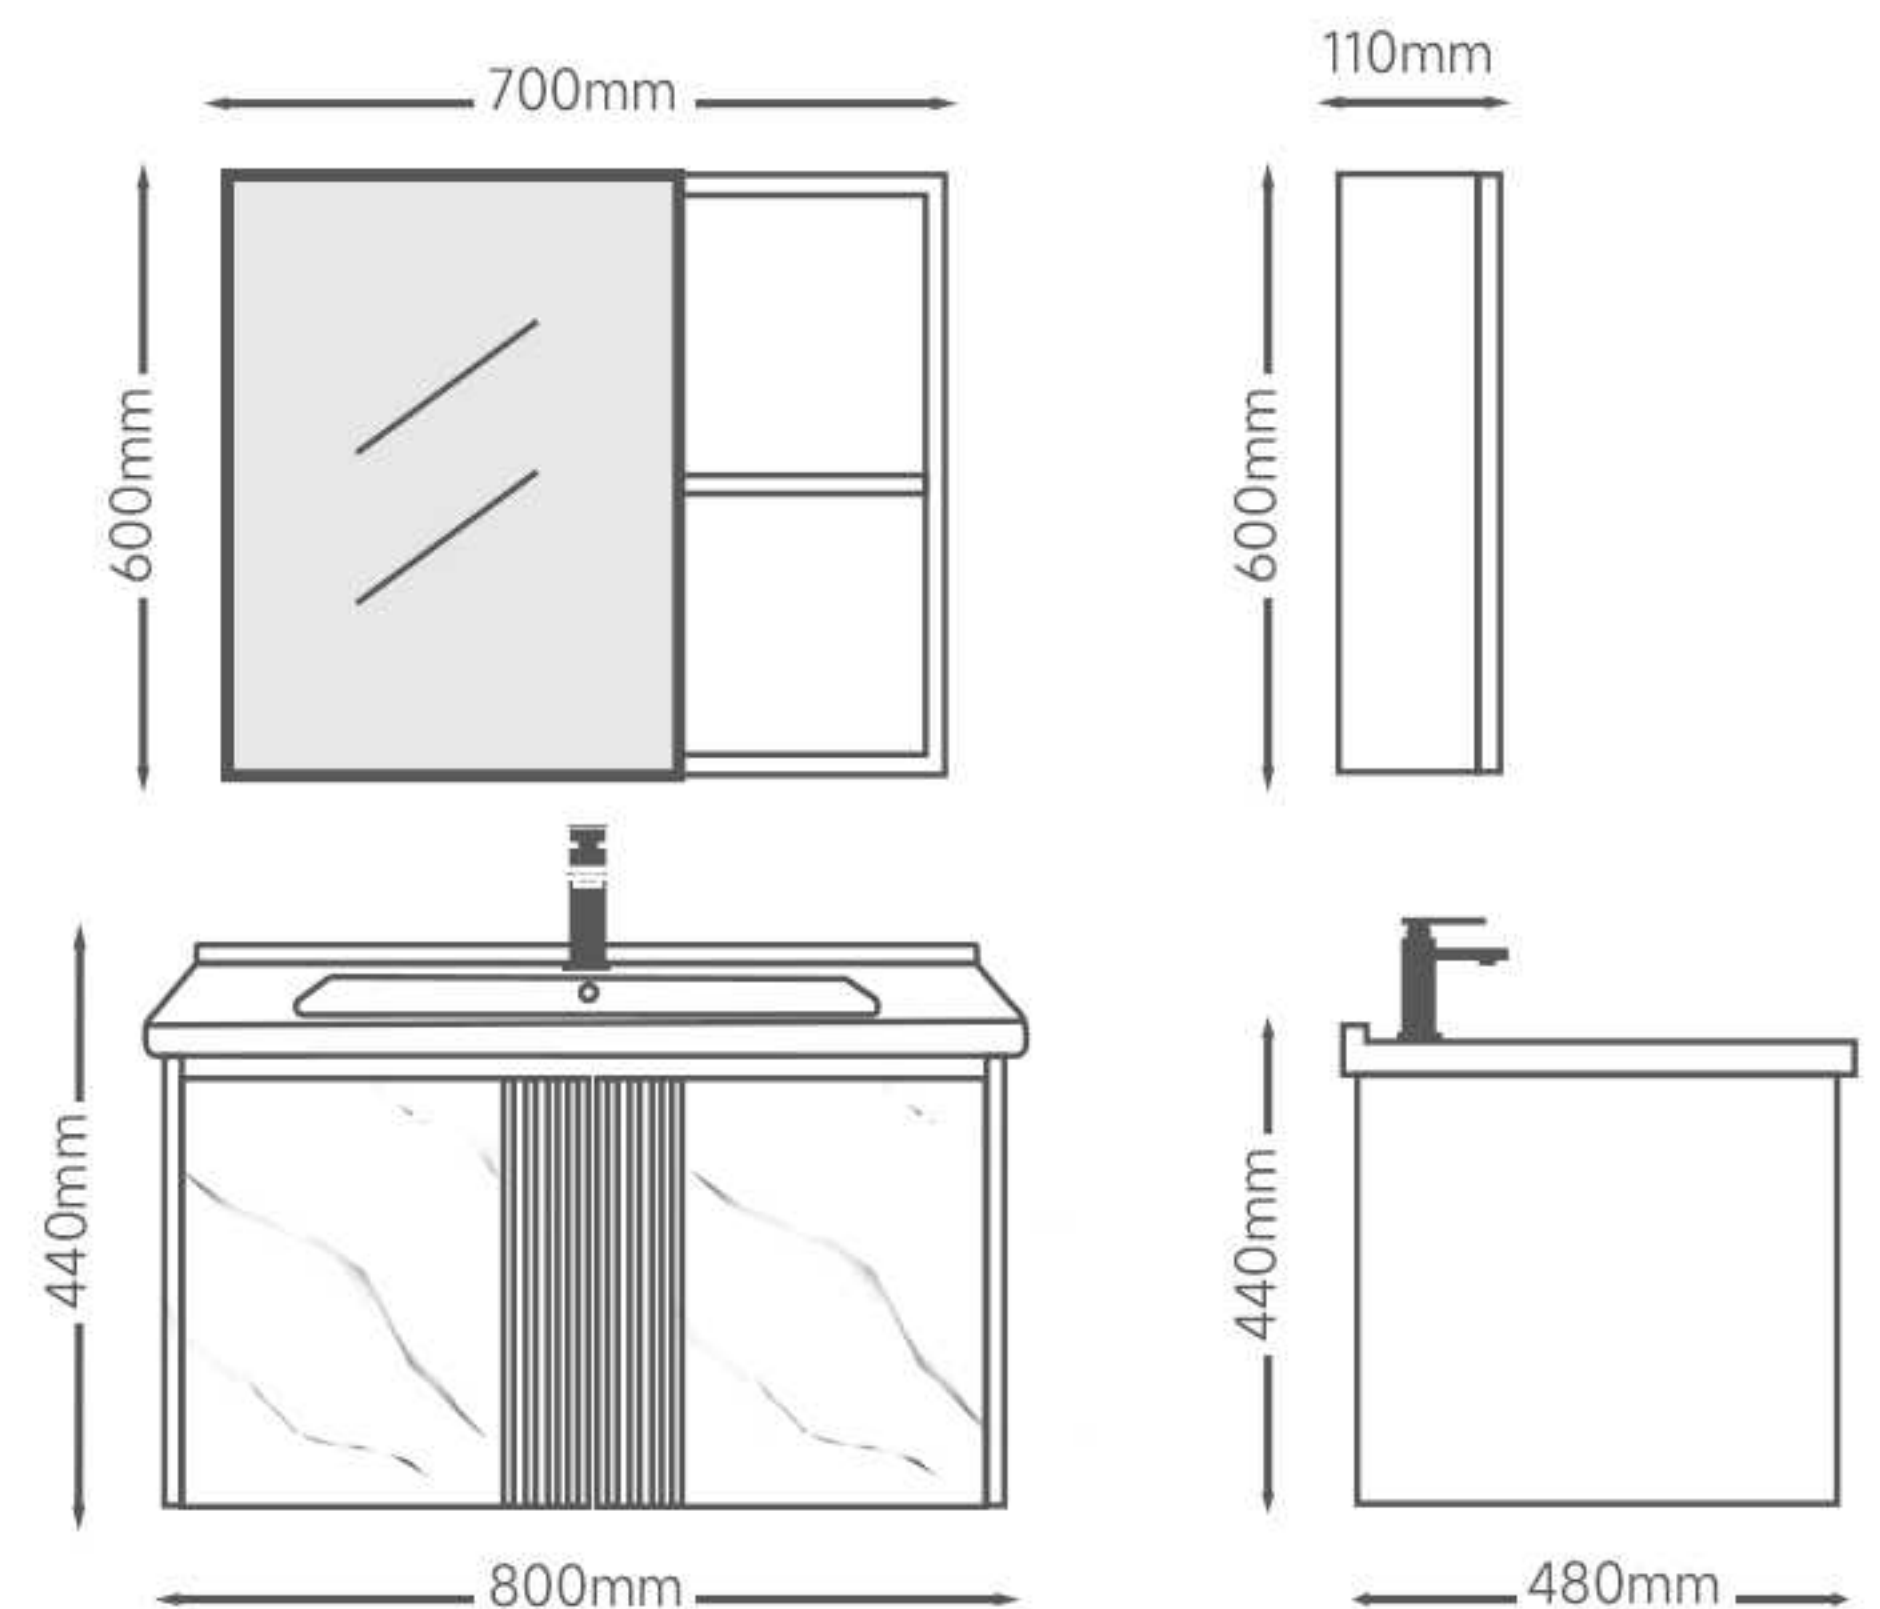

Model:1016A

PVC PANEL

60Size:

Main Cabinet:600*480*440mm

Mirror Cabinet:550*110*600mm

70Size:

Main Cabinet:700*480*440mm

Mirror Cabinet:700*110*600mm

80Size:

Main Cabinet:800*480*440mm

Mirror Cabinet:700*110*600mm

▲ Details

Details ▼

Model:1016B

PVC PANEL

60Size:

Main Cabinet:600*480*440mm
Mirror Cabinet:550*110*600mm

70Size:

Main Cabinet:700*480*440mm
Mirror Cabinet:700*110*600mm

80Size:

Main Cabinet:800*480*440mm
Mirror Cabinet:700*110*600mm

▲ Details

Details ▼

Model:1017

PVC PANEL

60Size:

Main Cabinet:600*480*440mm

Mirror Cabinet:550*110*600mm

70Size:

Main Cabinet:700*480*440mm

Mirror Cabinet:700*110*600mm

80Size: