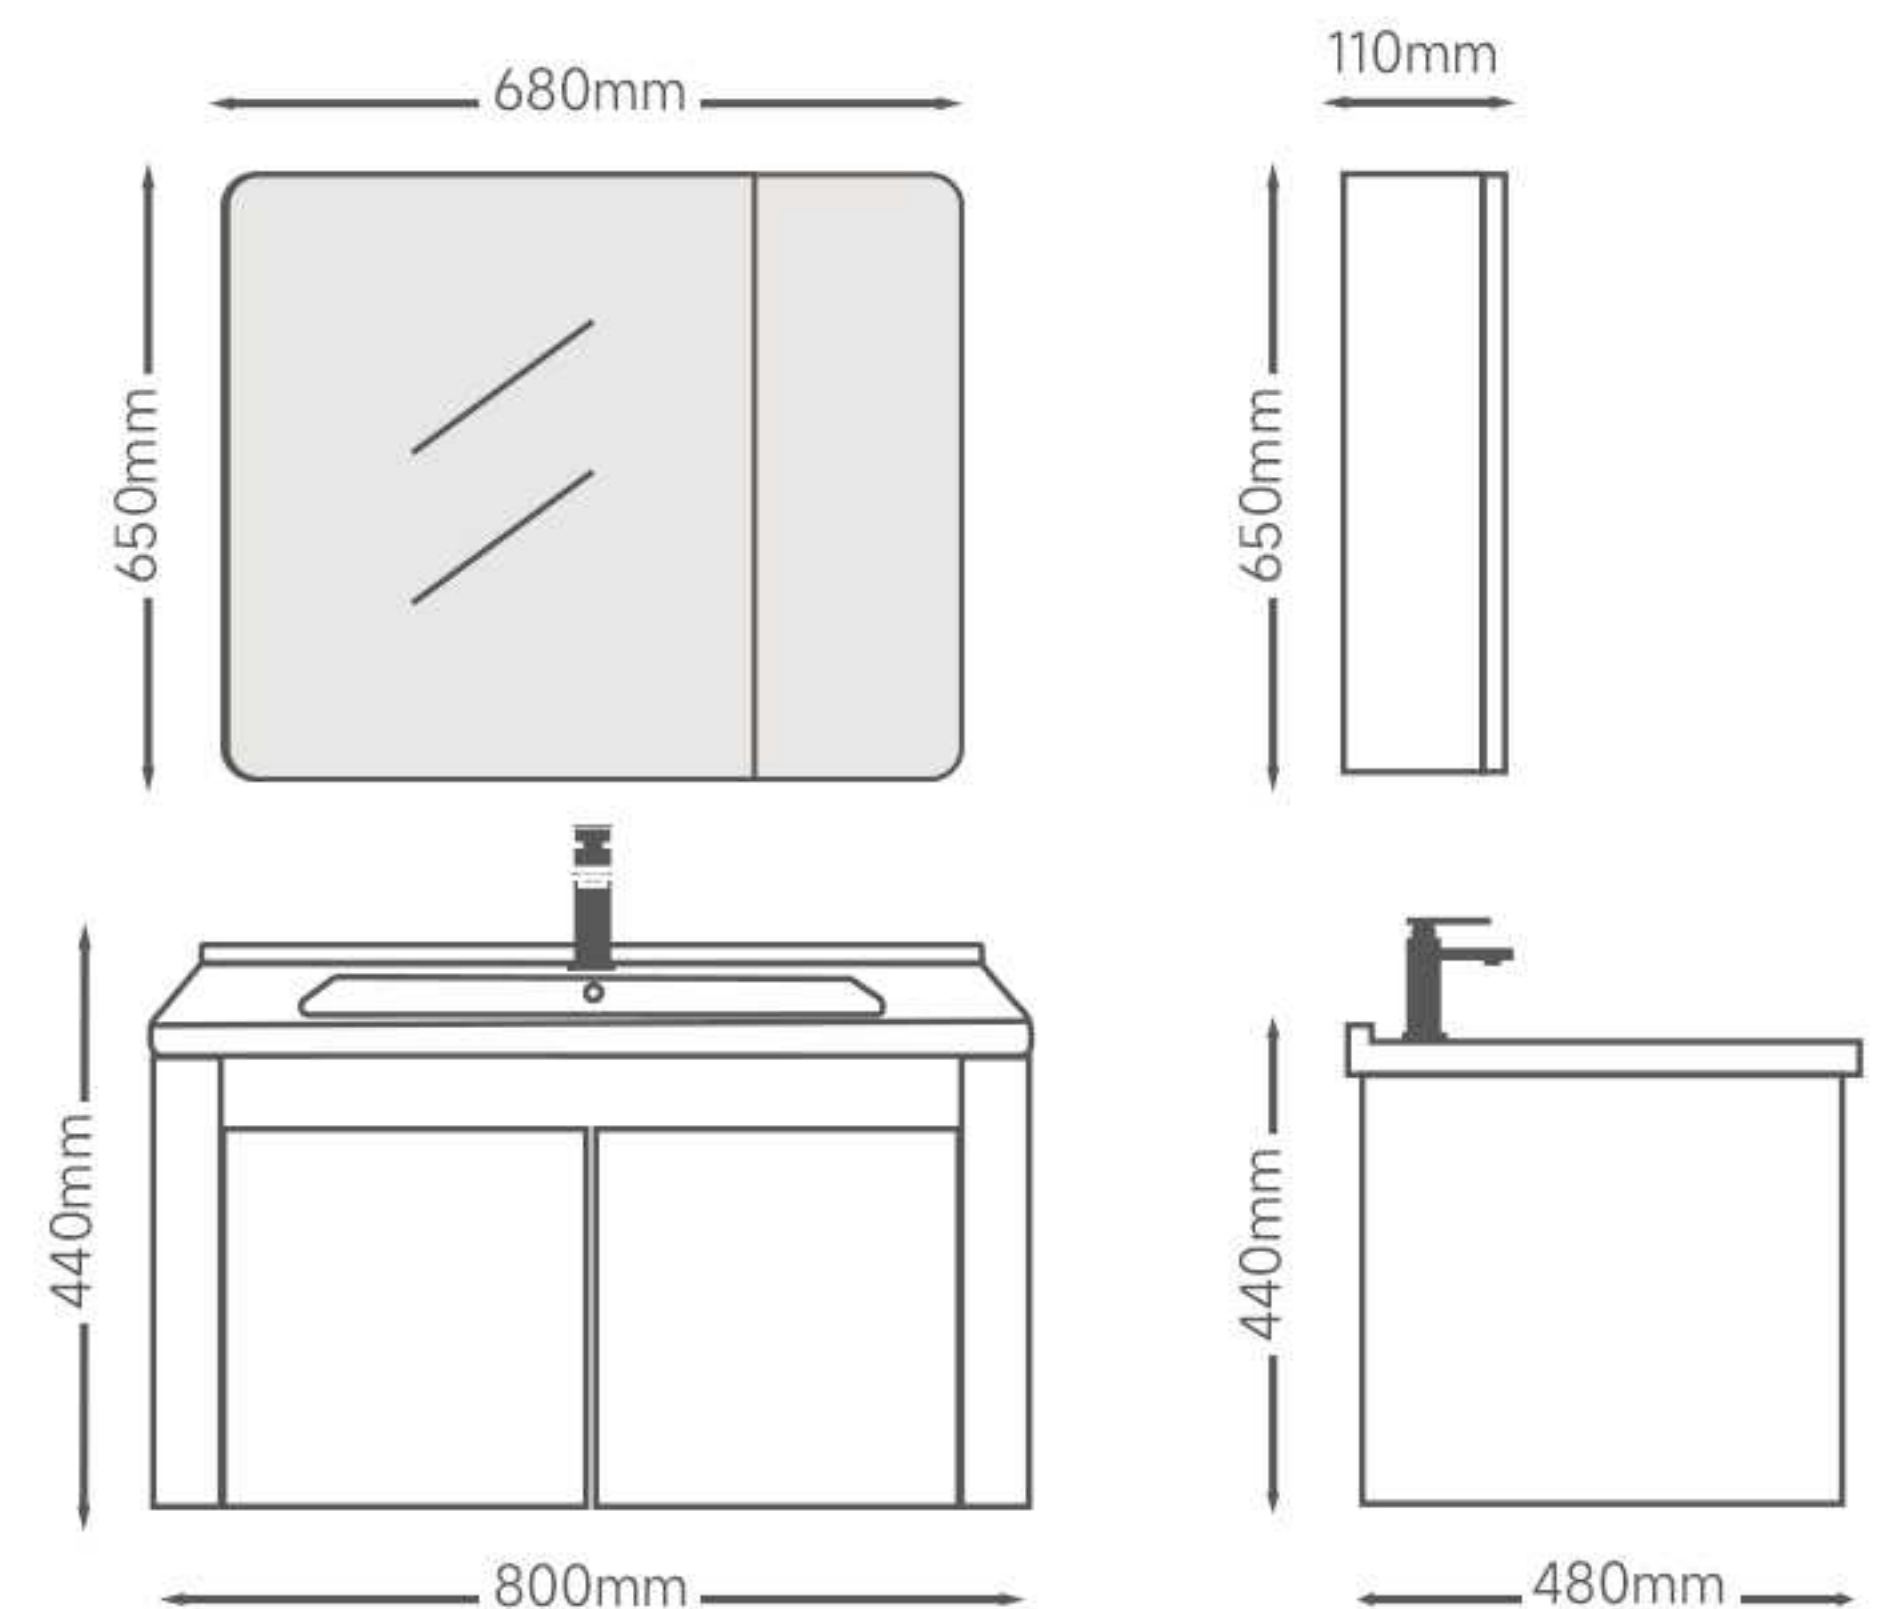

Main Cabinet:700*480*440mm

Mirror Cabinet:680*110*650mm

80Size:

Main Cabinet:800*480*440mm

Mirror Cabinet:680*110*650mm

▲ Details

Details ▼

Model:2509B

SPC HONEYCOMB PANE

60Size:

Main Cabinet:600*480*440mm
Mirror Cabinet:560*110*650mm

70Size:

Main Cabinet:700*480*440mm
Mirror Cabinet:680*110*650mm

80Size:

Main Cabinet:800*480*440mm
Mirror Cabinet:680*110*650mm

▲ Details

Details ▼

Model:2511A

SPC HONEYCOMB PANE

60Size:

Main Cabinet:600*480*440mm

Mirror Cabinet:560*110*650mm

70Size:

Main Cabinet:700*480*440mm

Mirror Cabinet:680*110*650mm

80Size:

Main Cabinet:800*480*440mm

Mirror Cabinet:680*110*650mm

▲ Details

Details ▼

Model:2511B