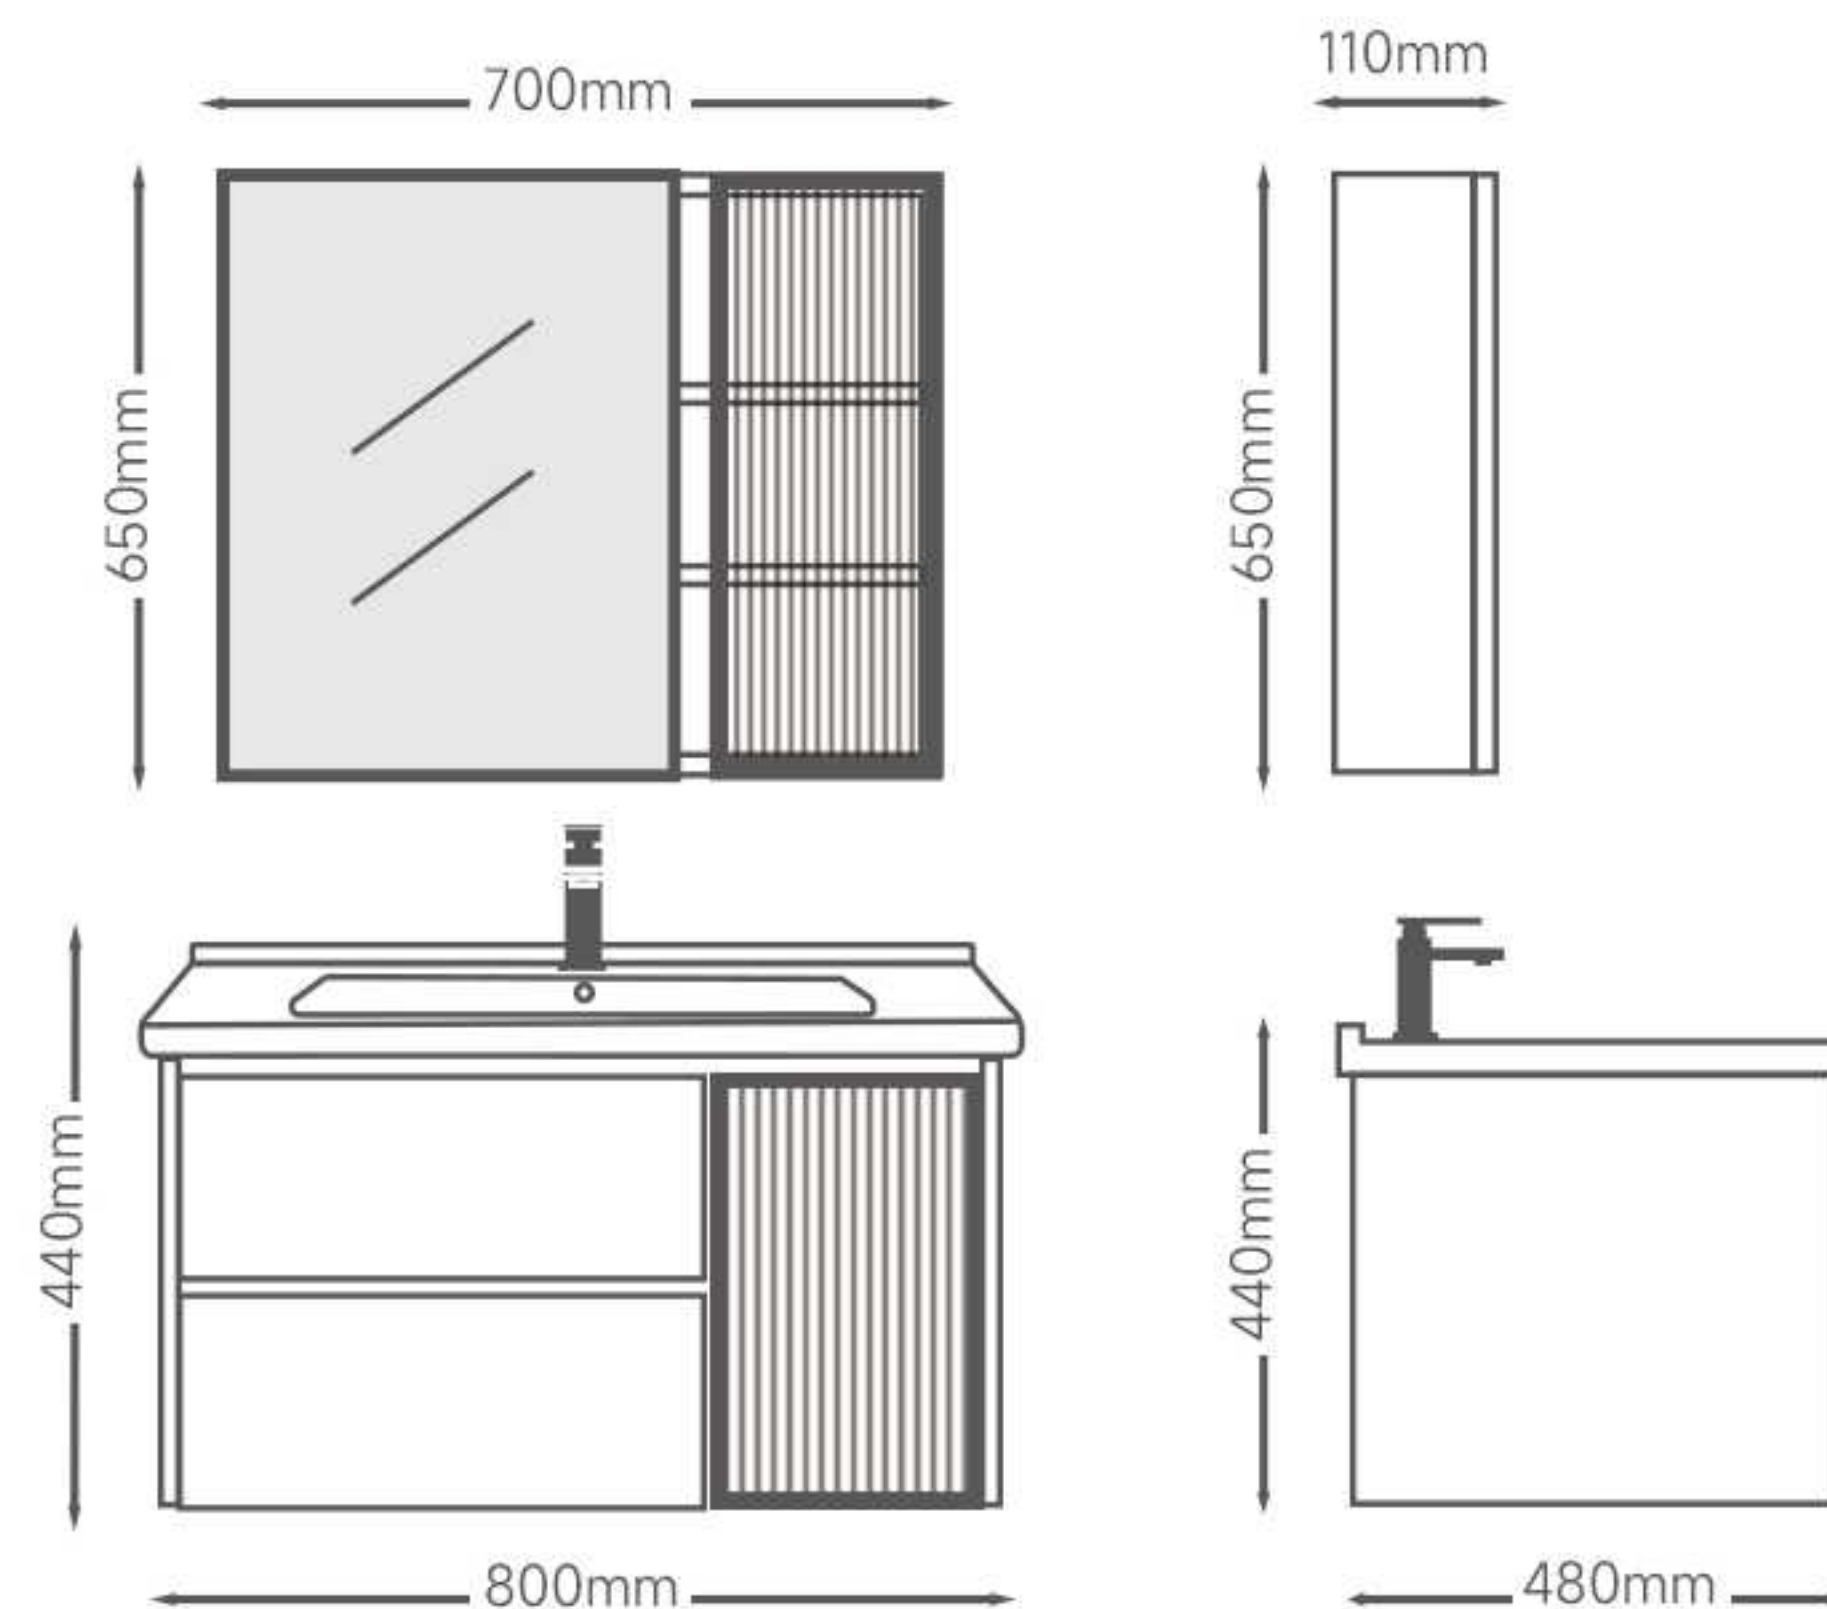

SPC HONEYCOMB PANE

60Size:

Main Cabinet:600*480*440mm
 Mirror Cabinet:550*110*650mm

70Size:

Main Cabinet:700*480*440mm
 Mirror Cabinet:700*110*650mm

80Size:

Main Cabinet:800*480*440mm
 Mirror Cabinet:700*110*650mm

▲ Details

Details ▼

Model:2512B

SPC HONEYCOMB PANE

60Size:

Main Cabinet:600*480*440mm

Mirror Cabinet:550*110*650mm

70Size:

Main Cabinet:700*480*440mm

Mirror Cabinet:700*110*650mm

80Size:

Main Cabinet:800*480*440mm

Mirror Cabinet:700*110*650mm

▲ Details

Details ▼

Model:2512C