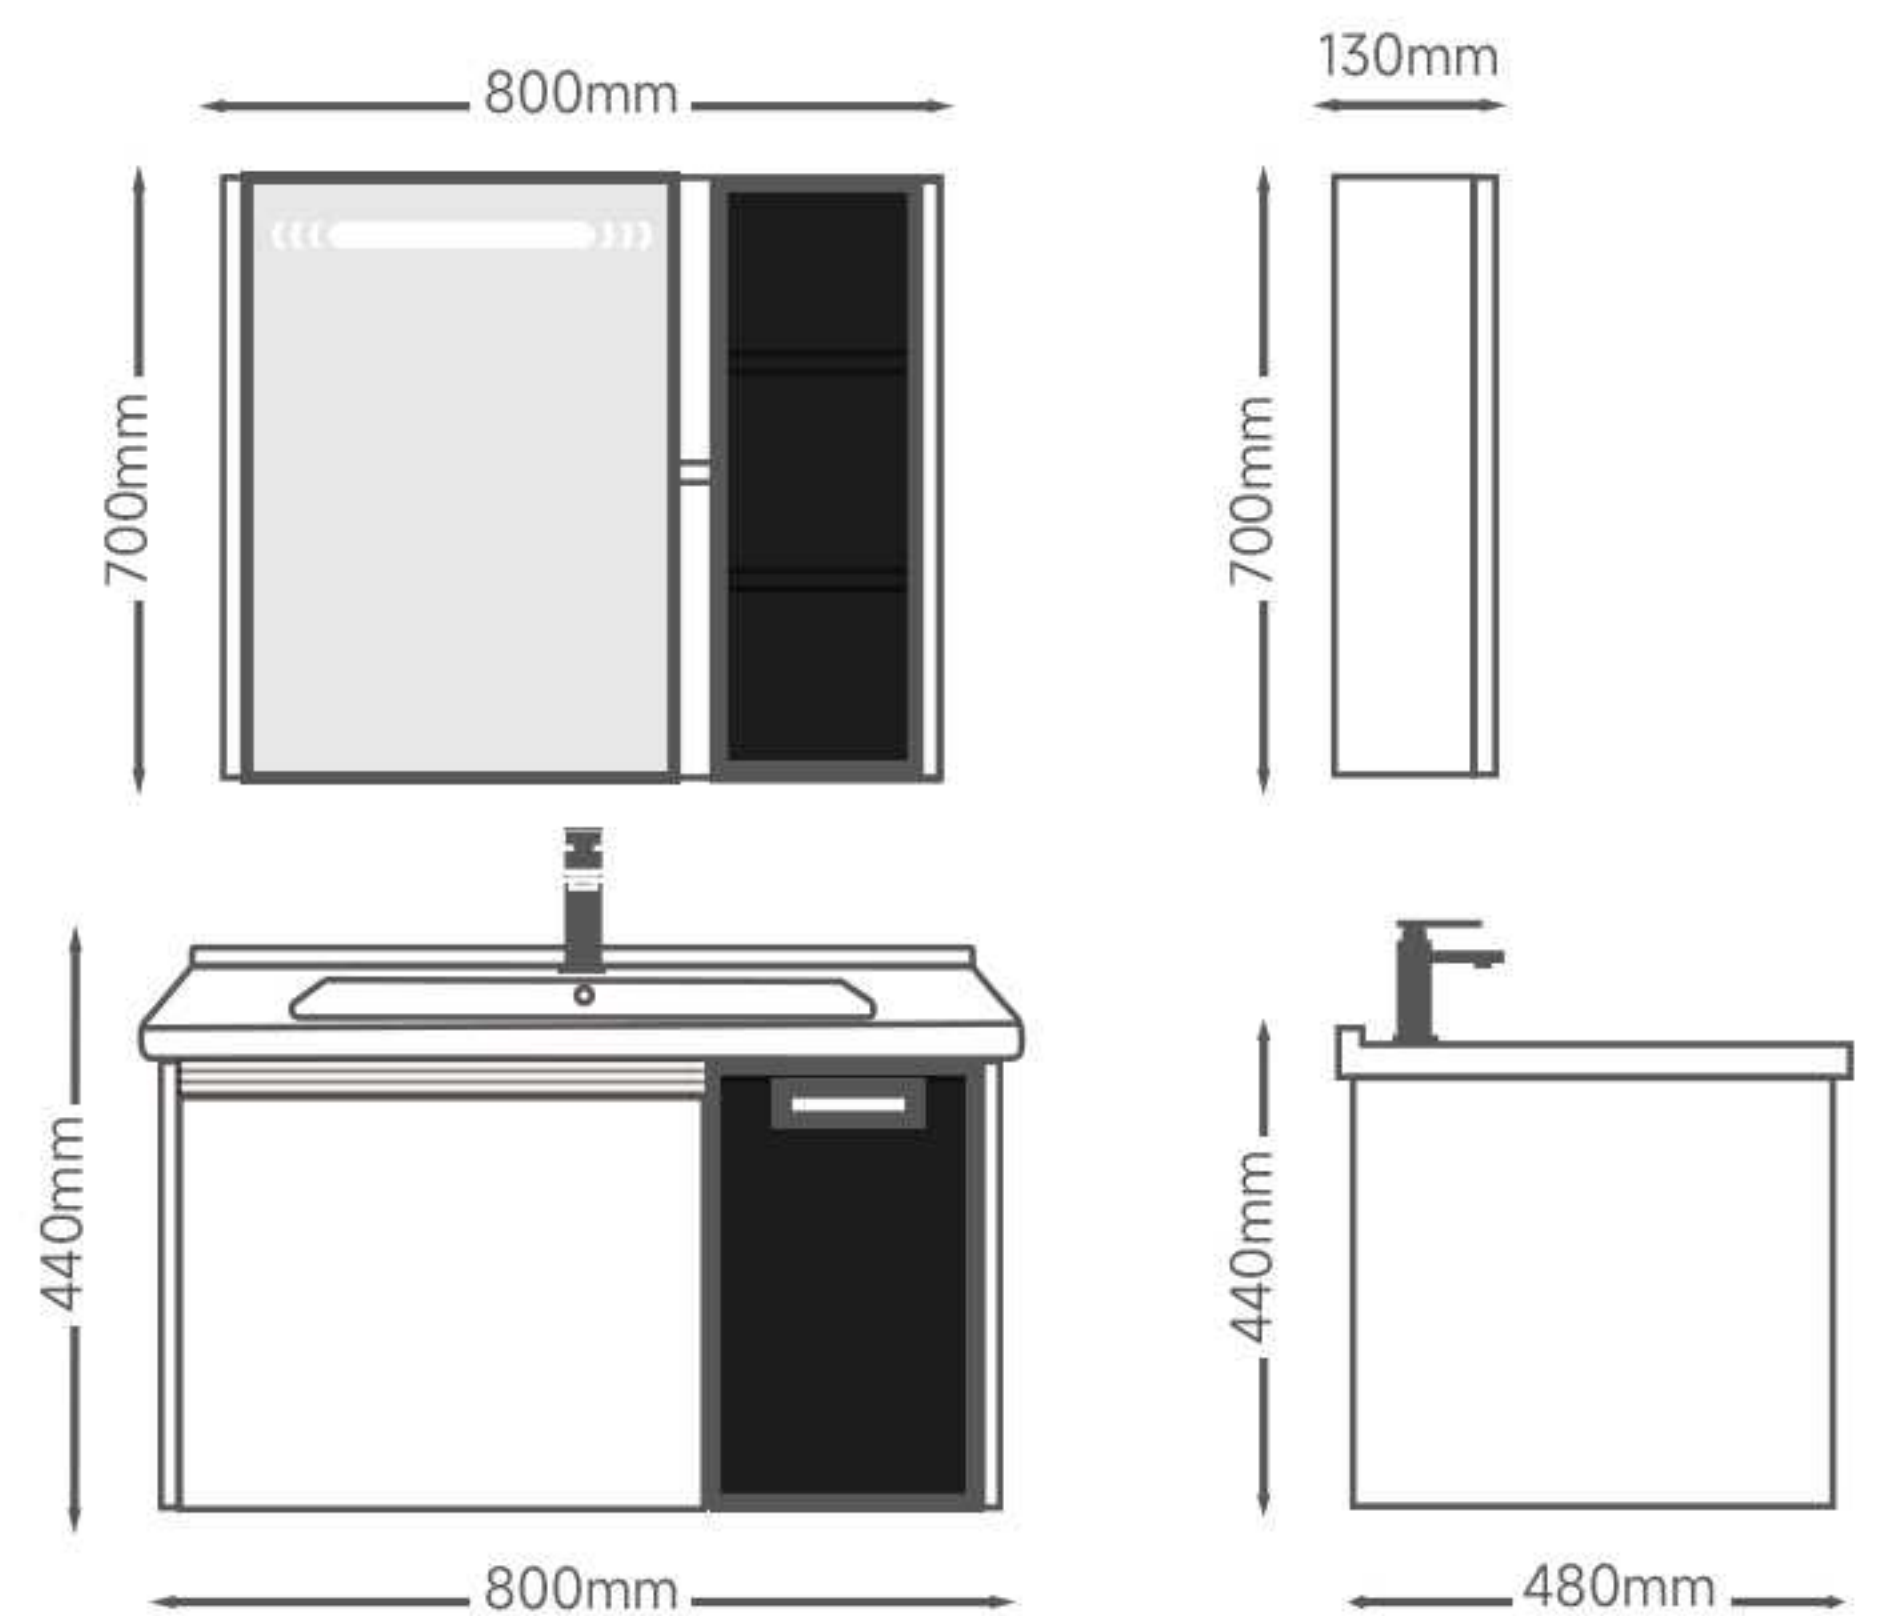

▲ Details

Details ▼

Model:2307B

STAINLESS STEEL

60Size:

Main Cabinet:600*480*440mm

Mirror Cabinet:600*130*700mm

70Size:

Main Cabinet:700*480*440mm

Mirror Cabinet:700*130*700mm

80Size:

Main Cabinet:800*480*440mm

Mirror Cabinet:800*130*700mm

▲ Details

Details ▼

Model:2308A

STAINLESS STEEL

60Size:

Main Cabinet:600*480*440mm

Mirror Cabinet:600*130*700mm

70Size:

Main Cabinet:700*480*440mm

Mirror Cabinet:700*130*700mm

80Size:

Main Cabinet:800*480*440mm

Mirror Cabinet:800*130*700mm

▲ Details

Details ▼

Model:2310A

STAINLESS STEEL

60Size:

Main Cabinet:600*480*440mm