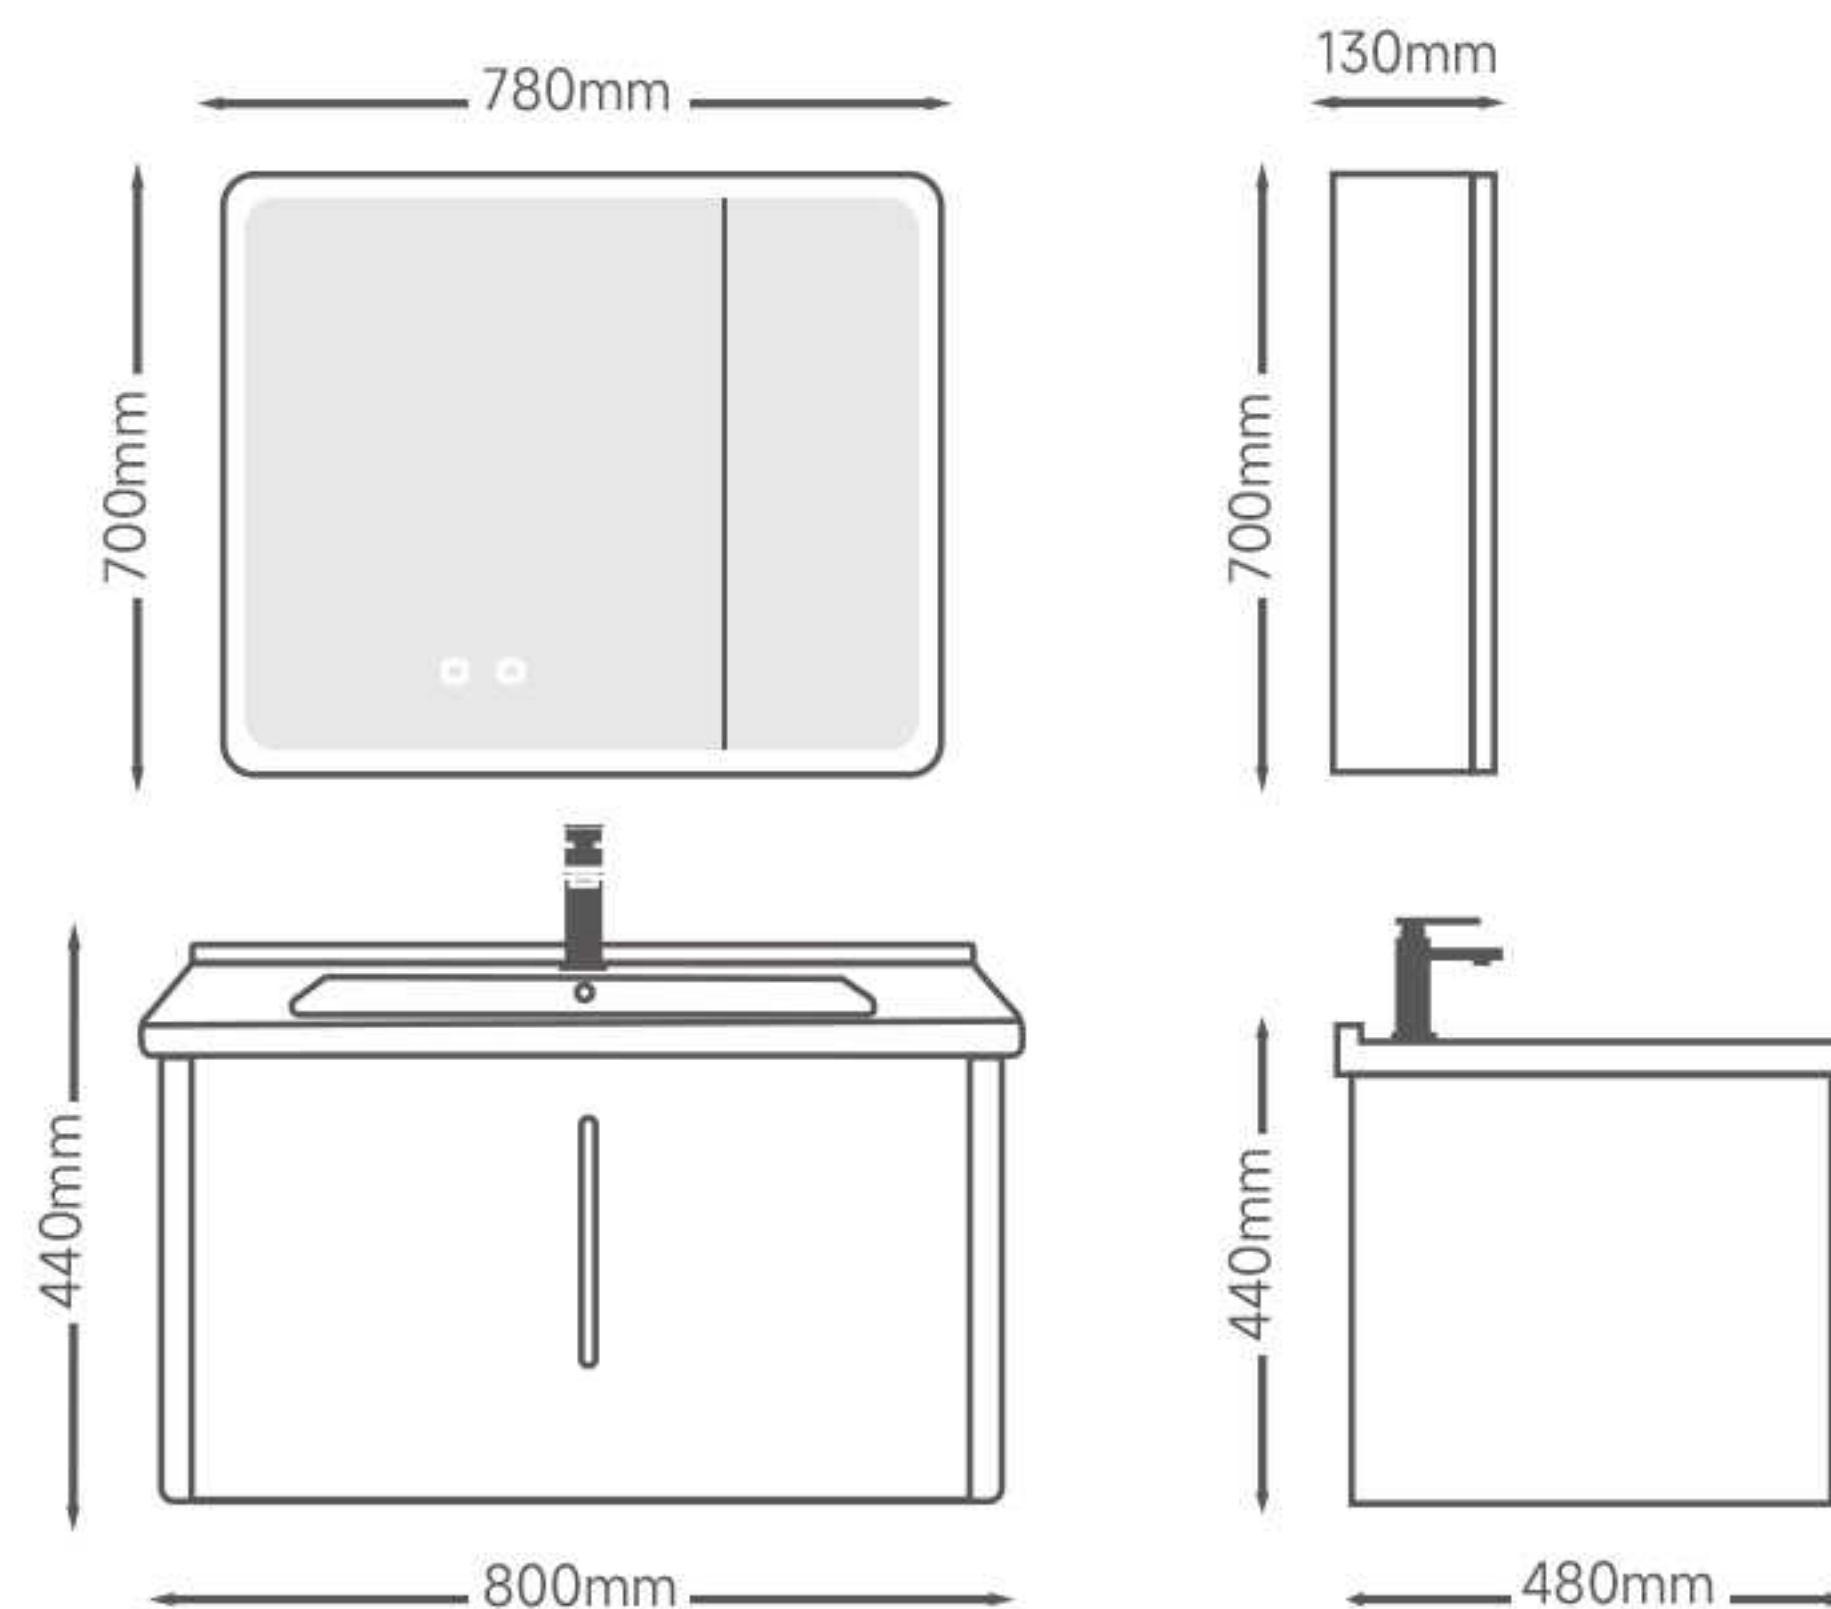

Main Cabinet:700*480*440mm

Mirror Cabinet:700*130*700mm

80Size:

Main Cabinet:800*480*440mm

Mirror Cabinet:800*130*700mm

▲ Details

Details ▼

Model:2610

STAINLESS STEEL

60Size:

Main Cabinet:600*480*440mm
Mirror Cabinet:580*130*700mm

70Size:

Main Cabinet:700*480*440mm
Mirror Cabinet:680*130*700mm

80Size:

Main Cabinet:800*480*440mm
Mirror Cabinet:780*130*700mm

▲ Details

Details ▼

Model:2611

STAINLESS STEEL

60Size:

Main Cabinet:600*480*440mm

Mirror Cabinet:580*130*700mm

70Size:

Main Cabinet:700*480*440mm

Mirror Cabinet:680*130*700mm

80Size:

Main Cabinet:800*480*440mm

Mirror Cabinet:780*130*700mm

SPC HONEYCOMB PANEL

THE BATHROOM CABINET IS MADE OF METAL, WITH WATERPROOF, MOISTURE-PROOF, FIRE-PROOF AND OTHER CHARACTERISTICS. THE SURFACE IS MADE OF SOFIA, OPIAN AND THE SAME TECHNOLOGY.