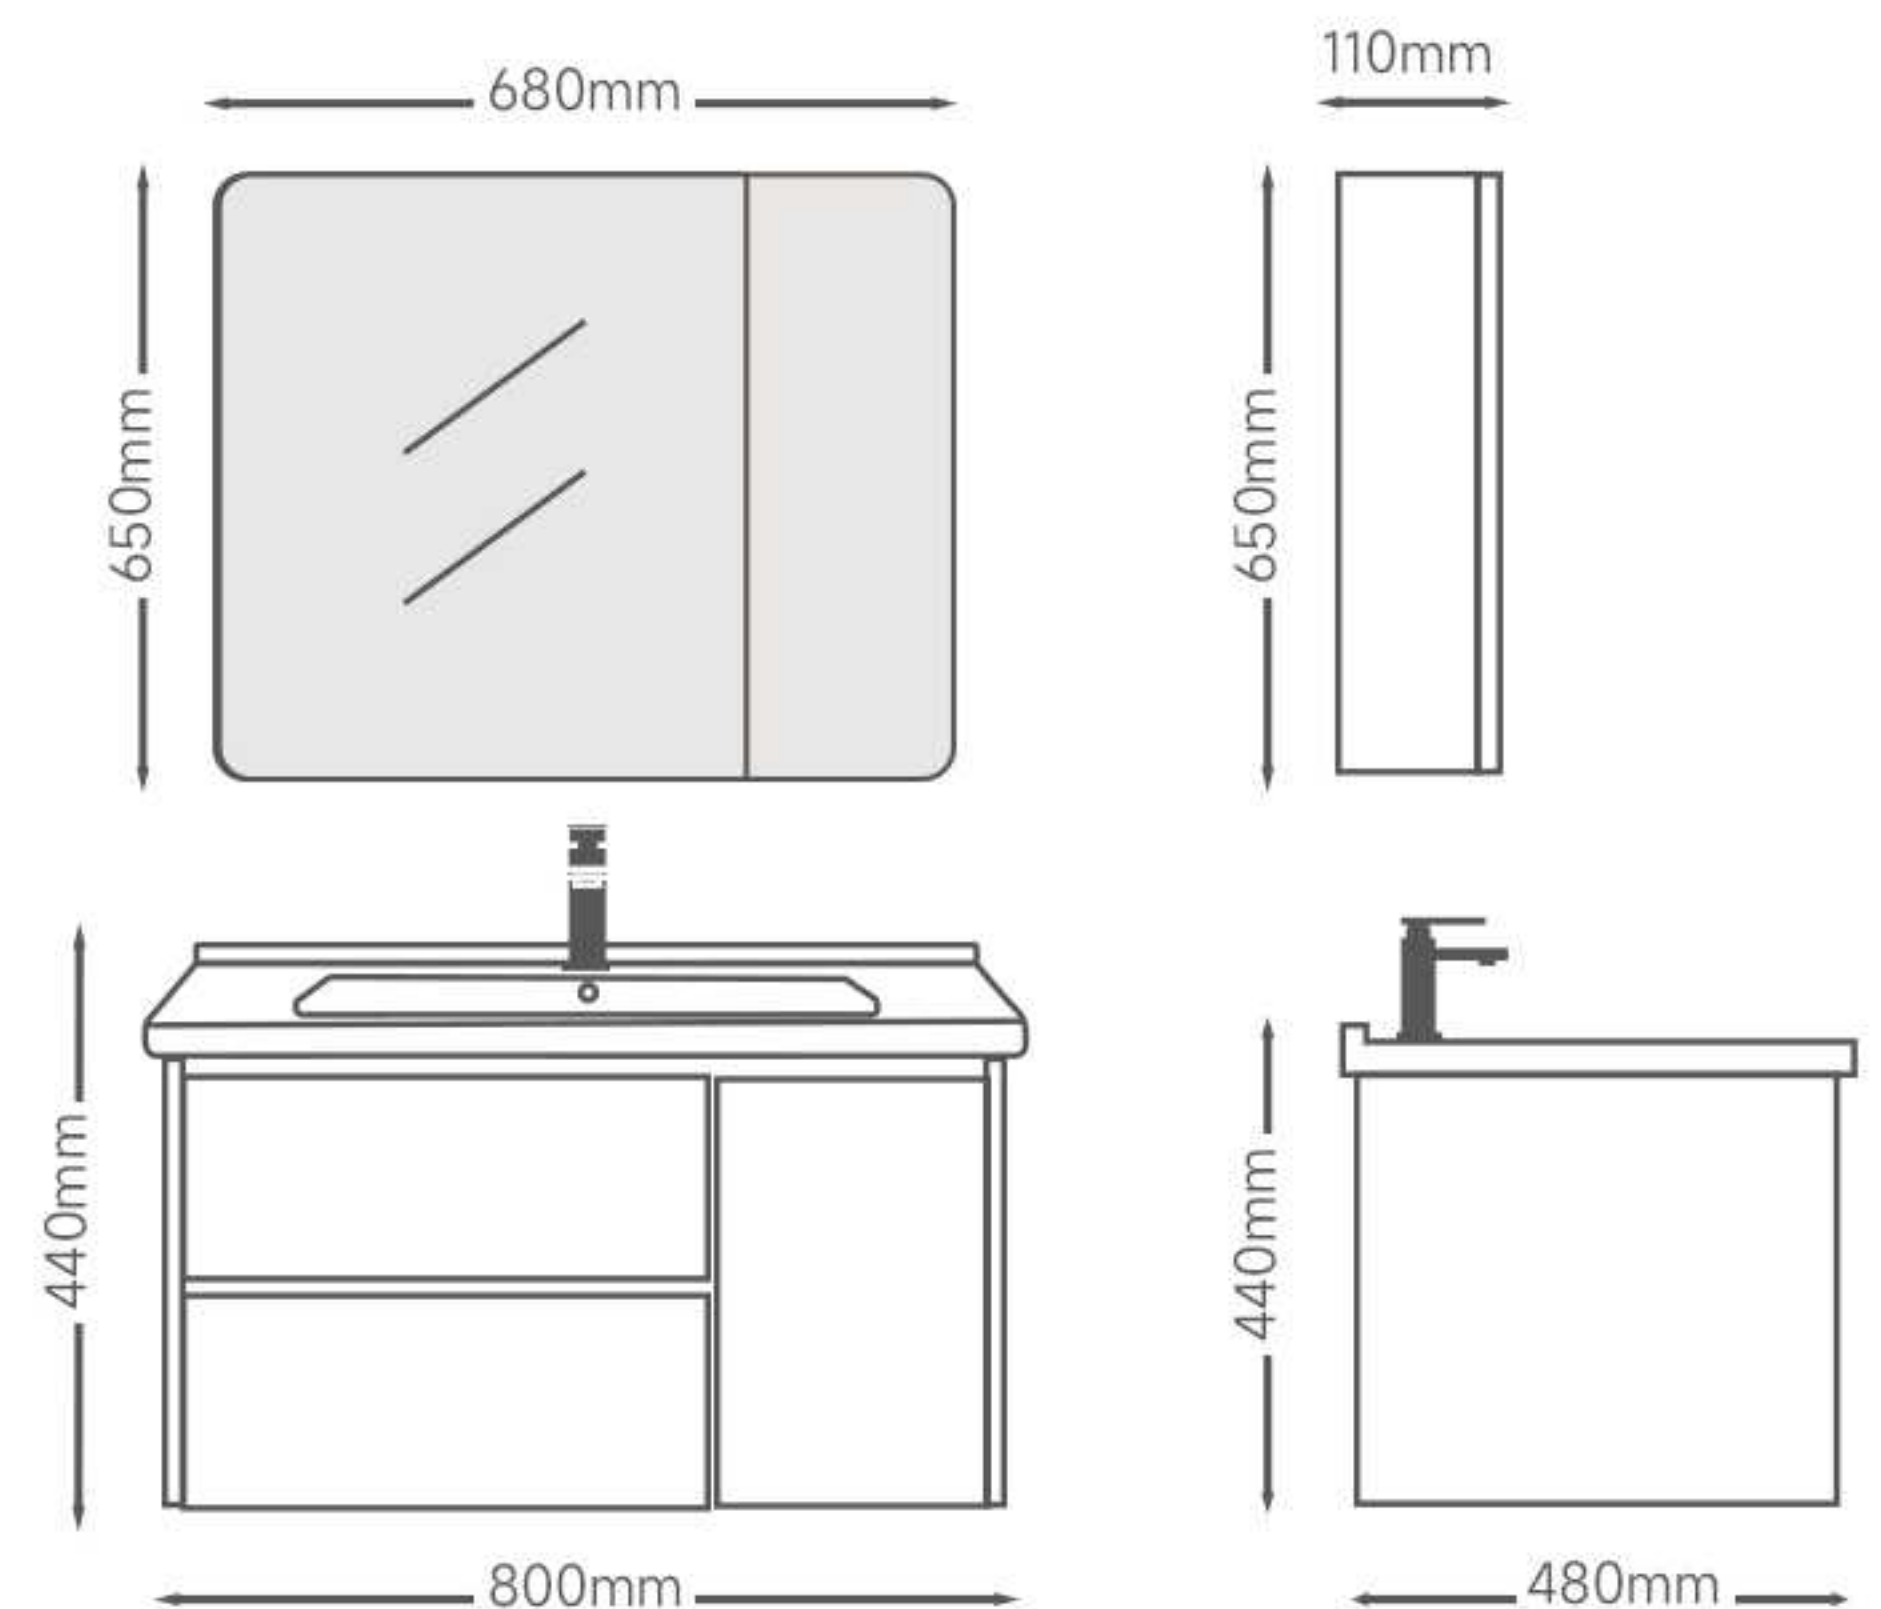

Main Cabinet:700*480*440mm

Mirror Cabinet:680*110*650mm

80Size:

Main Cabinet:800*480*440mm

Mirror Cabinet:680*110*650mm

▲ Details

Details ▼

Model:2511B

SPC HONEYCOMB PANE

60Size:

Main Cabinet:600*480*440mm
Mirror Cabinet:560*110*650mm

70Size:

Main Cabinet:700*480*440mm
Mirror Cabinet:680*110*650mm

80Size:

Main Cabinet:800*480*440mm
Mirror Cabinet:680*110*650mm

▲ Details

Details ▼

Model:2511C

SPC HONEYCOMB PANE

60Size:

Main Cabinet:600*480*440mm

Mirror Cabinet:560*110*650mm

70Size:

Main Cabinet:700*480*440mm

Mirror Cabinet:680*110*650mm

80Size:

Main Cabinet:800*480*440mm

Mirror Cabinet:680*110*650mm

▲ Details

Details ▼

Model:2512A