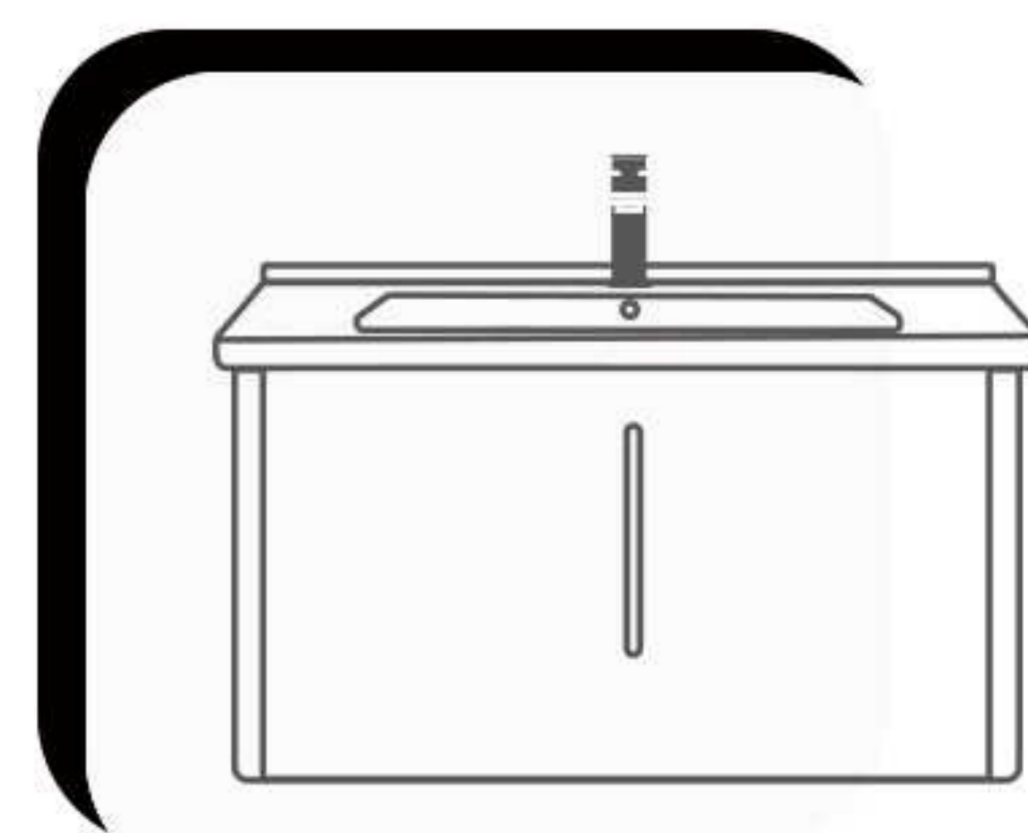

2025

- ◆ STAINLESS STEEL
- ◆ SPC HONEYCOMB PANEL
- ◆ PVC PANEL

BATHROOM CABINET

STAINLESS STEEL

STAINLESS STEEL MATERIAL FUNDAMENTALLY ELIMINATES CRACKING AND MILDEW ISSUES, ESPECIALLY SUITABLE FOR DAMP BATHROOM ENVIRONMENTS, WITH A LIFESPAN FAR EXCEEDING THAT OF ORDINARY WOODEN CABINETRY