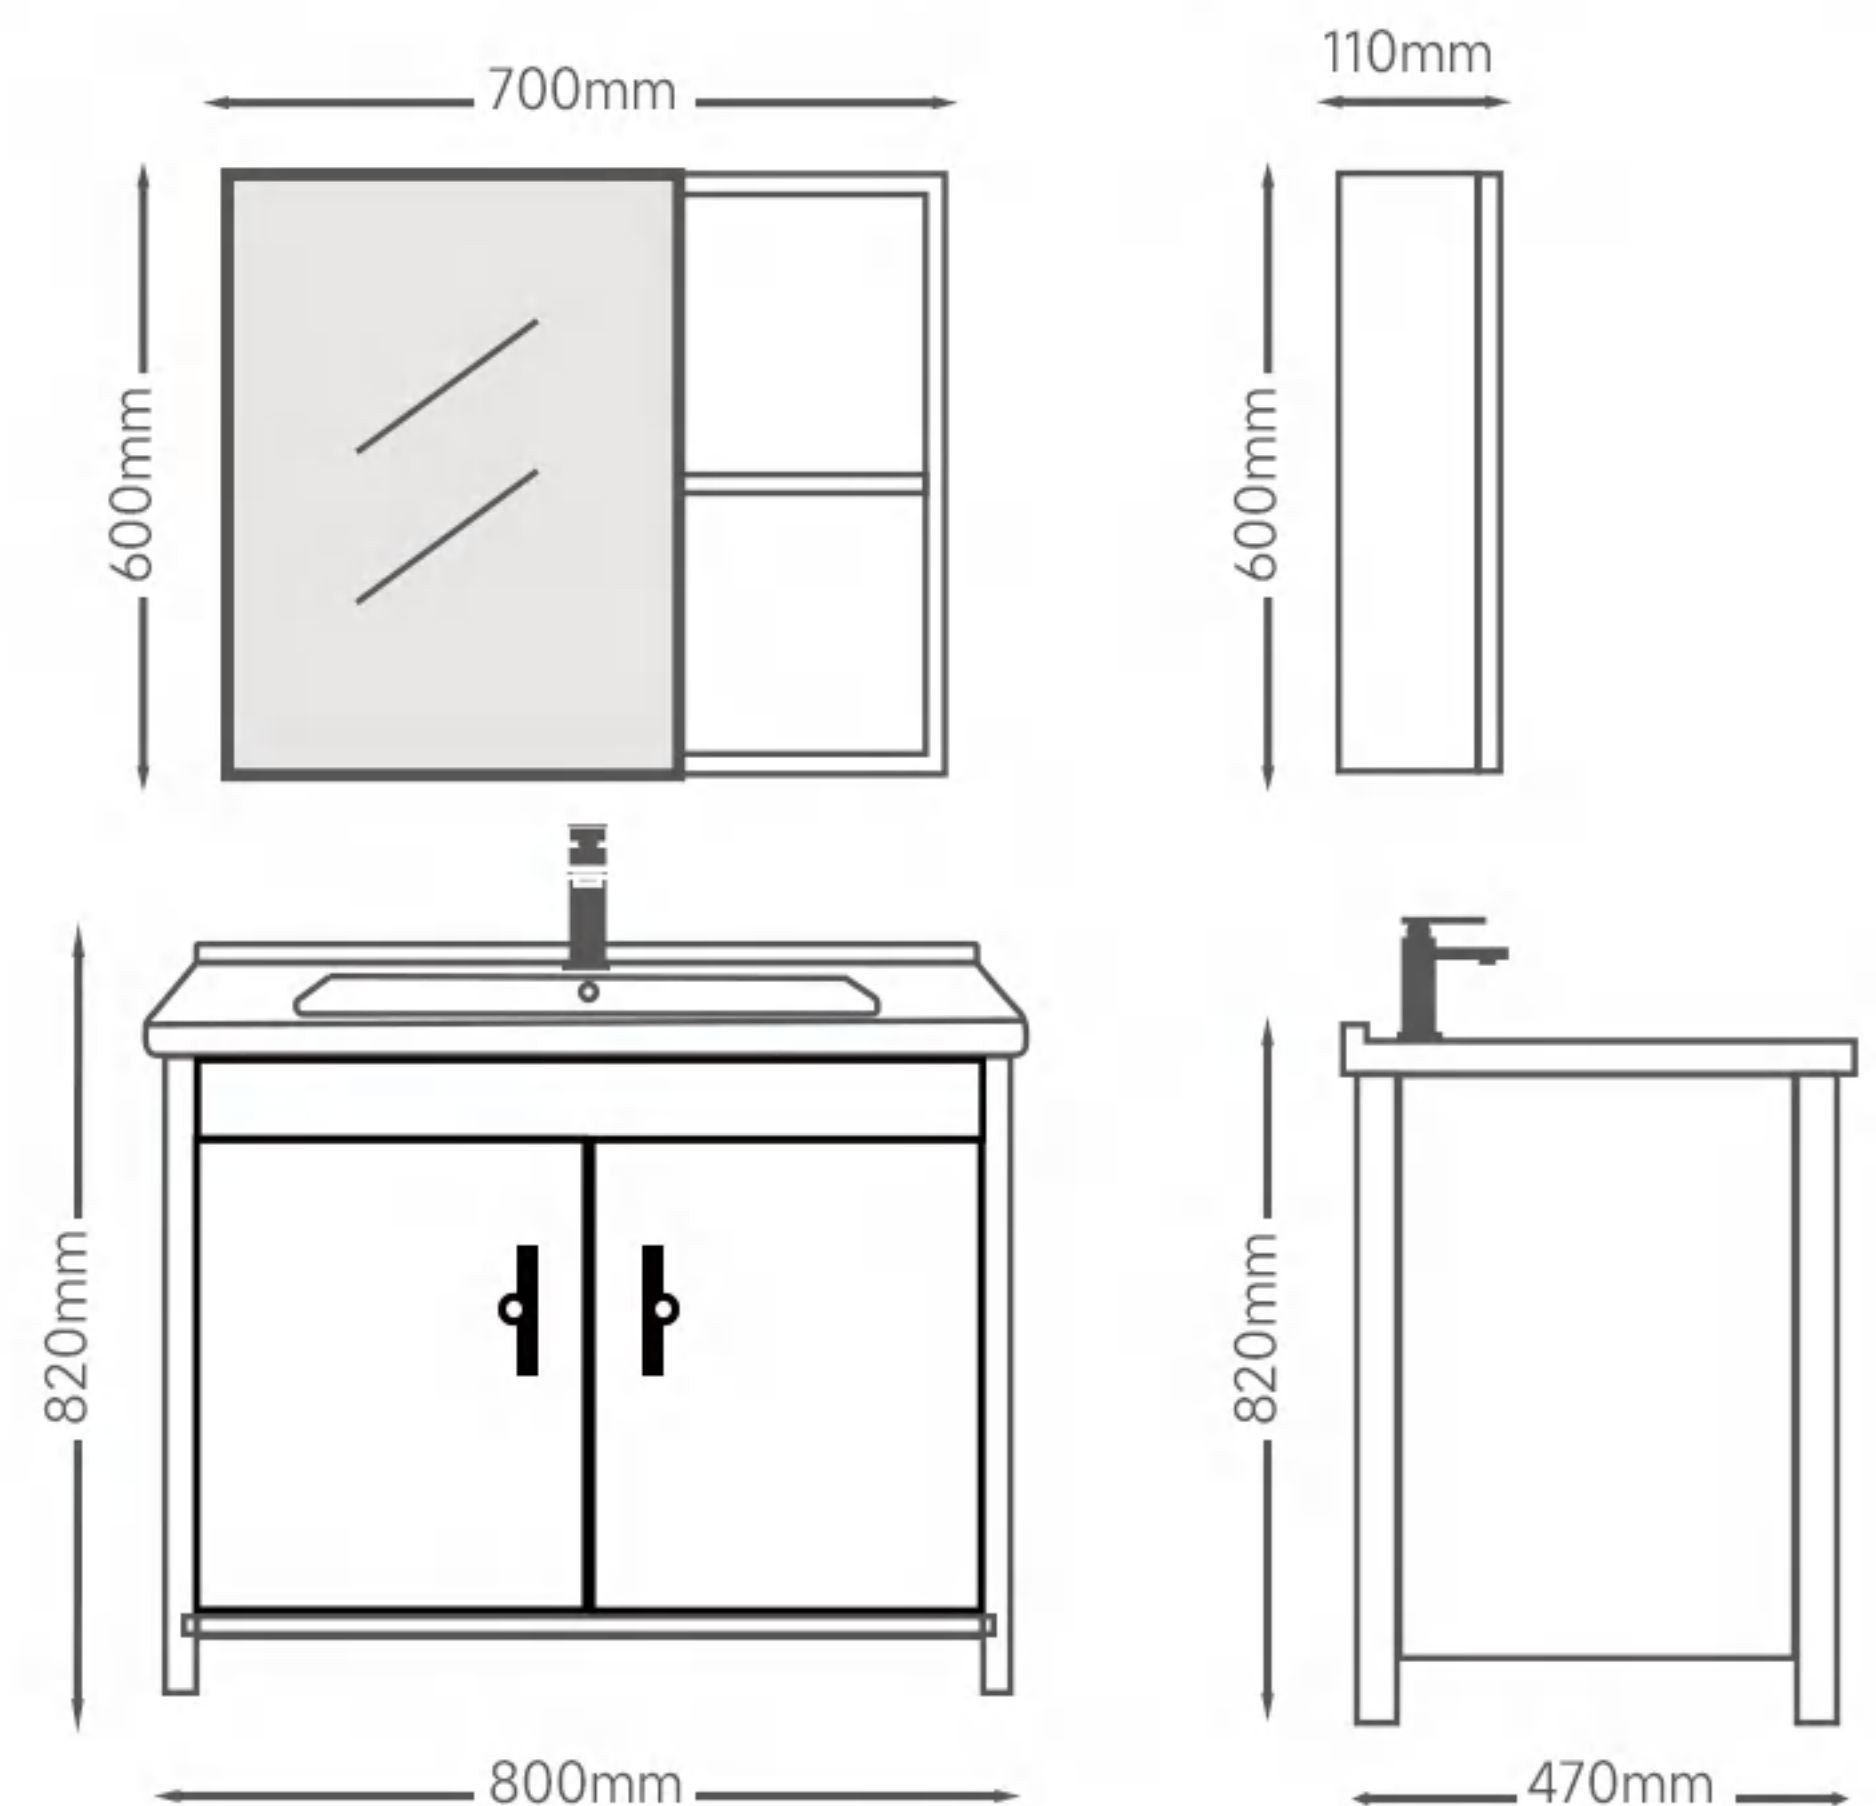

Mirror Cabinet:700*110*600mm

▲ Details

Details ▼

Model:2103B

SPC HONEYCOMB PANE

60Size:

Main Cabinet:600*470*820mm

Mirror Cabinet:550*110*600mm

70Size:

Main Cabinet:700*470*820mm

Mirror Cabinet:700*110*600mm

80Size:

Main Cabinet:800*470*820mm

Mirror Cabinet:700*110*600mm

▲ Details

Details ▼

Model:2104A

SPC HONEYCOMB PANE

60Size:

Main Cabinet:600*470*820mm

Mirror Cabinet:550*110*600mm

70Size:

Main Cabinet:700*470*820mm

Mirror Cabinet:700*110*600mm

80Size:

Main Cabinet:800*470*820mm

Mirror Cabinet:700*110*600mm

▲ Details

▼ Details

Model:2104B

SPC HONEYCOMB PANE

60Size: