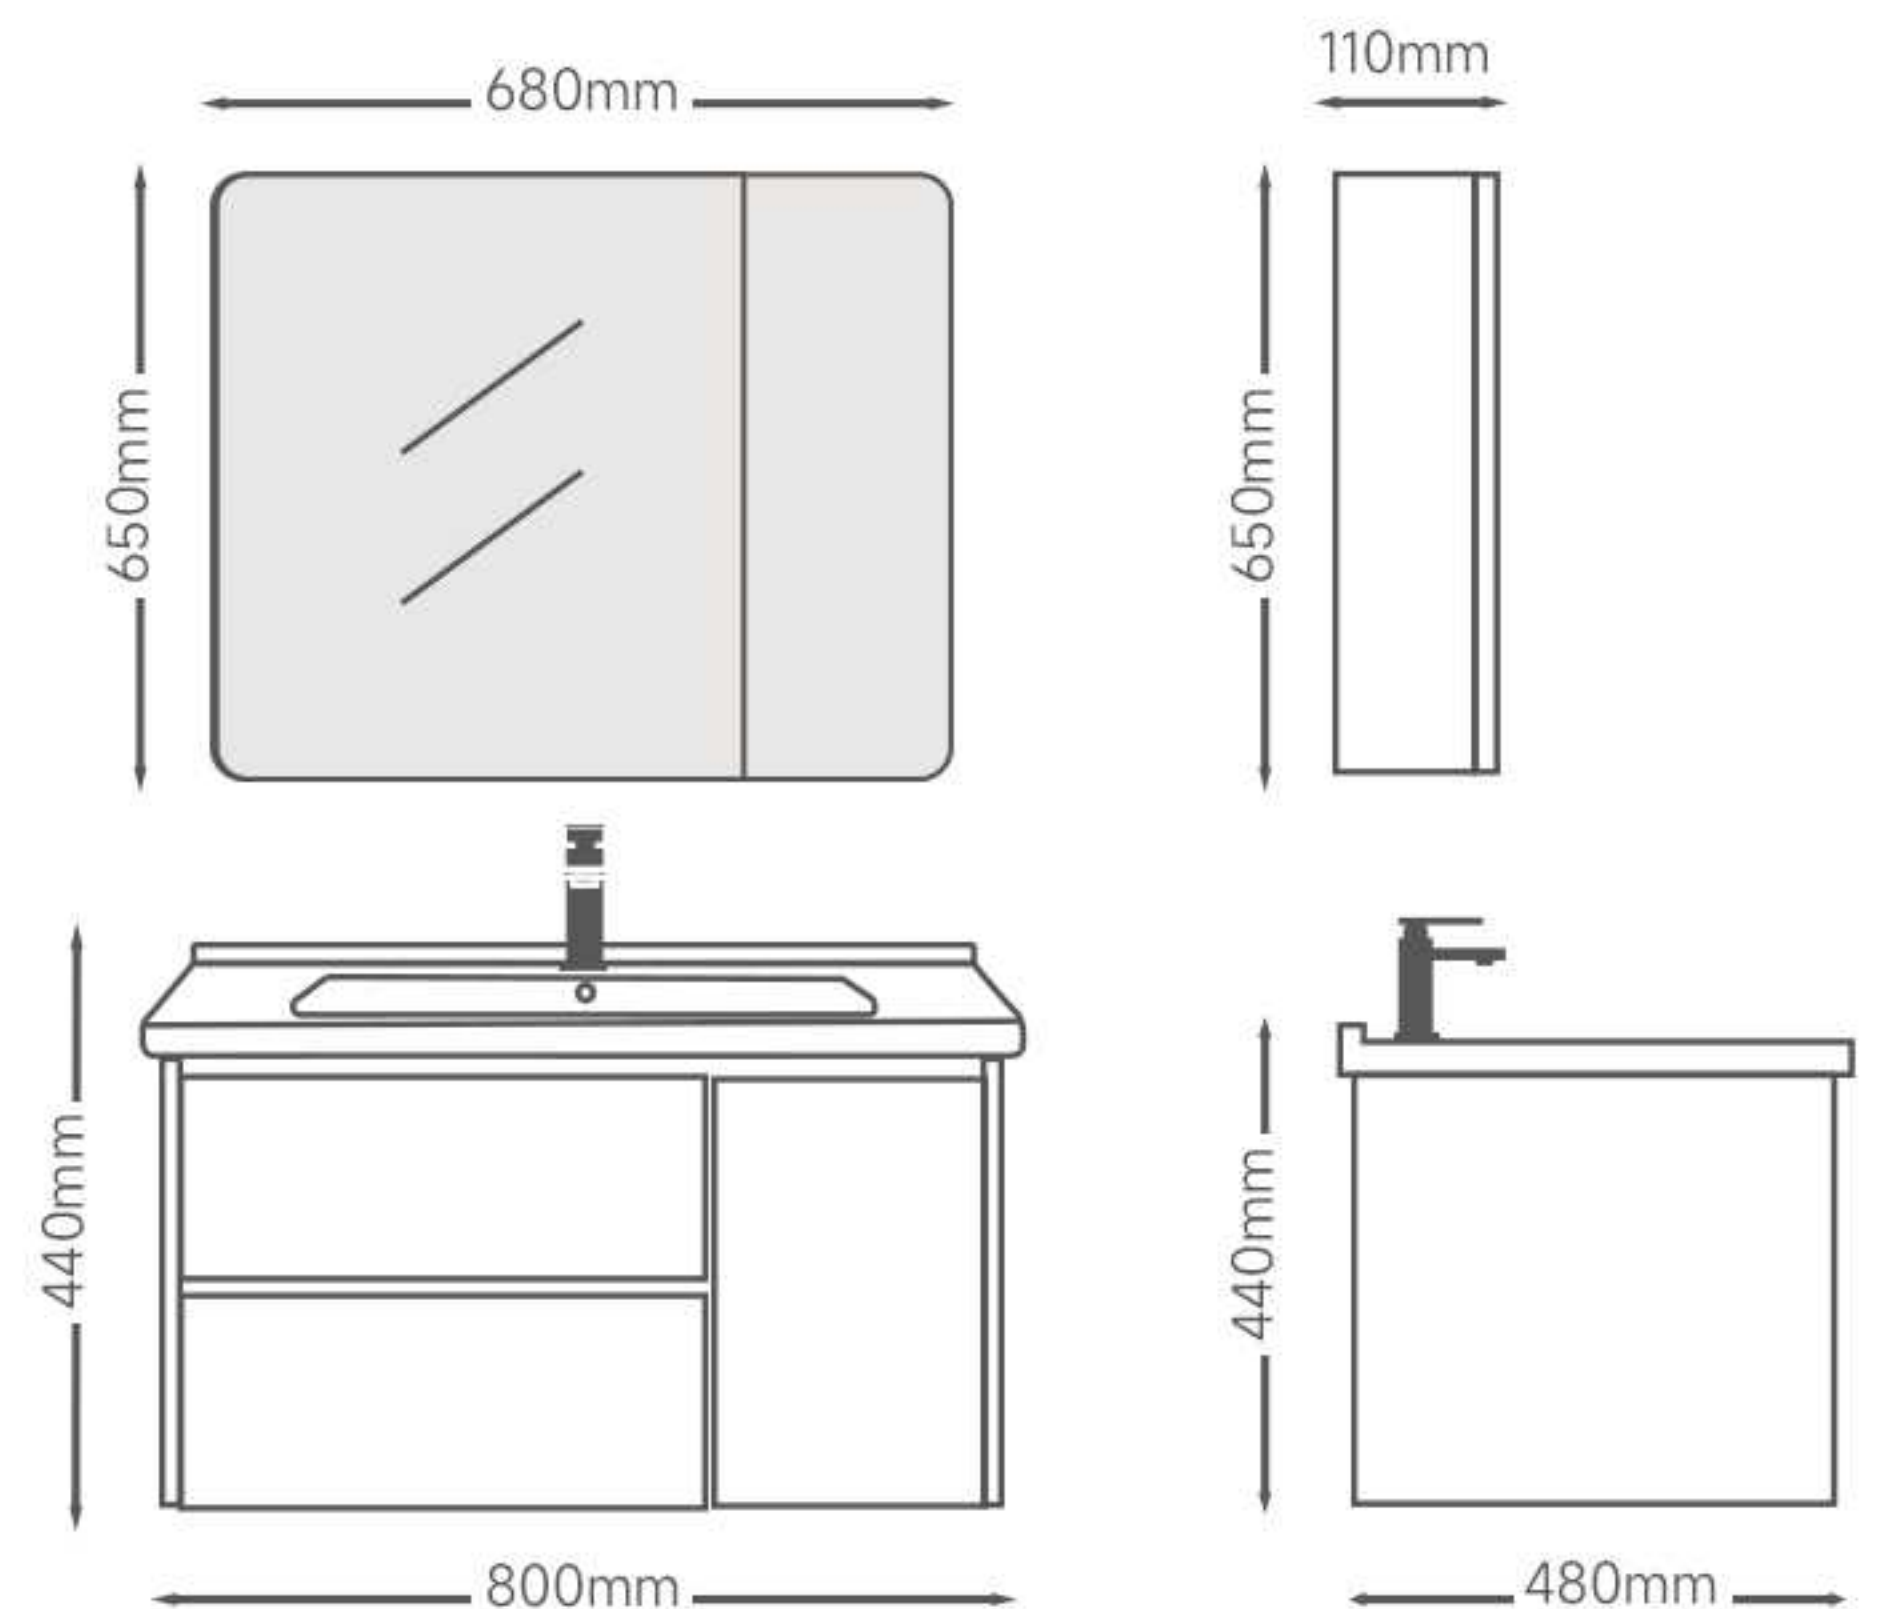

SPC HONEYCOMB PANE

60Size:

Main Cabinet:600*480*440mm
Mirror Cabinet:560*110*650mm

70Size:

Main Cabinet:700*480*440mm
Mirror Cabinet:680*110*650mm

80Size:

Main Cabinet:800*480*440mm
Mirror Cabinet:680*110*650mm

▲ Details

Details ▼

Model:2511C

SPC HONEYCOMB PANE

60Size:

Main Cabinet:600*480*440mm

Mirror Cabinet:560*110*650mm

70Size:

Main Cabinet:700*480*440mm

Mirror Cabinet:680*110*650mm

80Size:

Main Cabinet:800*480*440mm

Mirror Cabinet:680*110*650mm

▲ Details

Details ▼

Model:2512A

SPC HONEYCOMB PANE

60Size:

Main Cabinet:600*480*440mm
 Mirror Cabinet:550*110*650mm

70Size:

Main Cabinet:700*480*440mm
 Mirror Cabinet:700*110*650mm

80Size:

Main Cabinet:800*480*440mm
 Mirror Cabinet:700*110*650mm