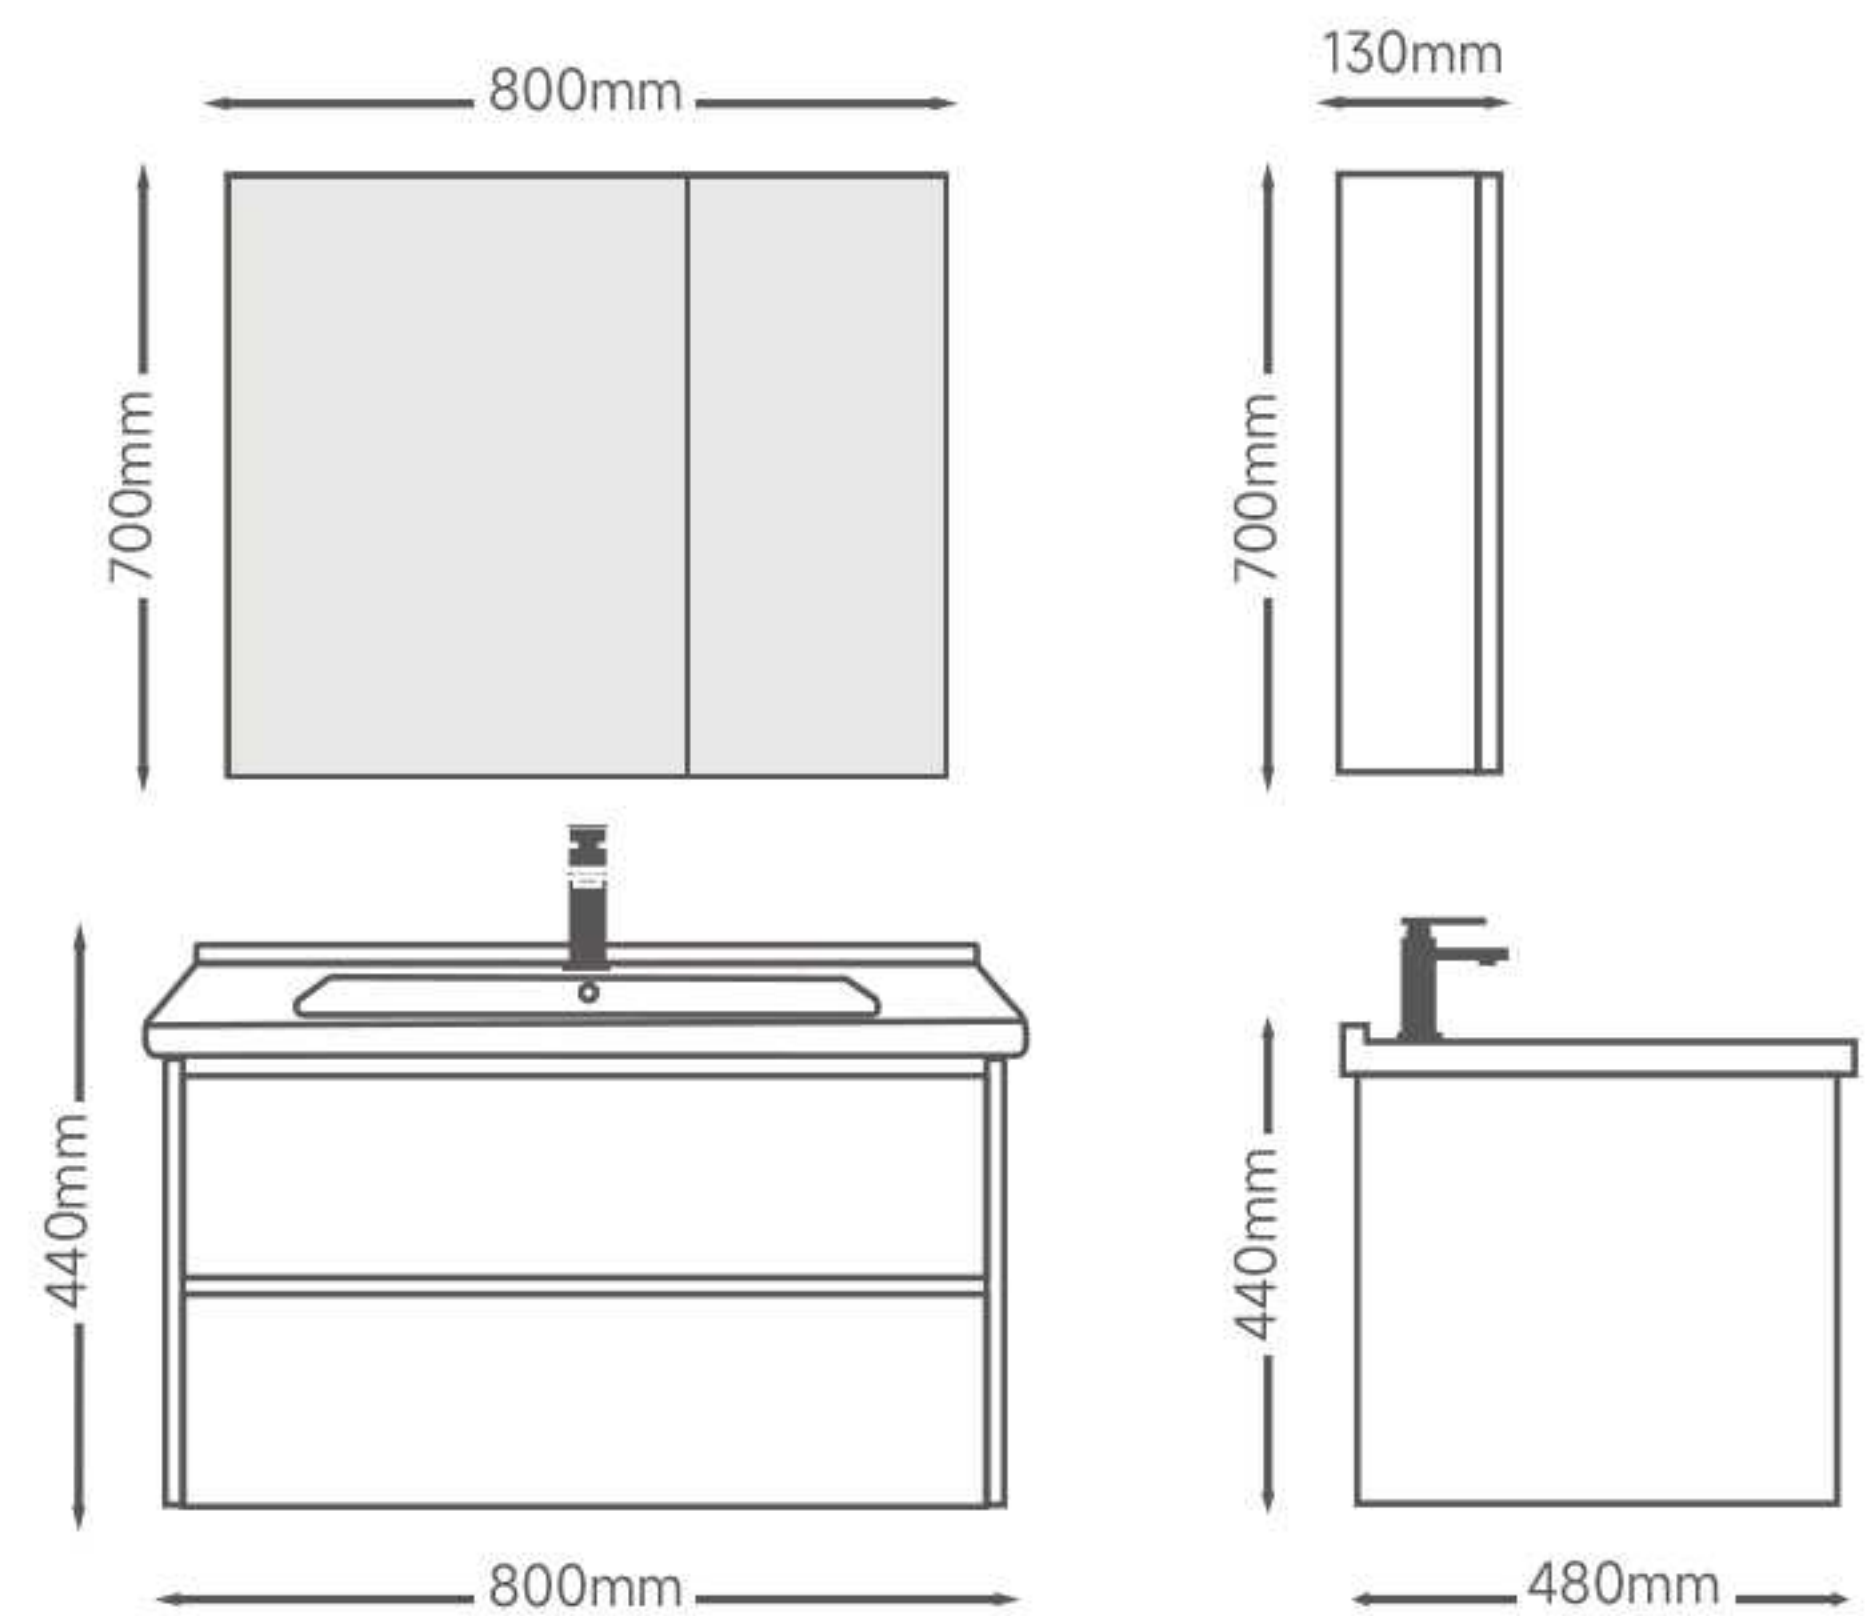

60Size:

Main Cabinet:600*480*440mm

Mirror Cabinet:600*130*700mm

70Size:

Main Cabinet:700*480*440mm

Mirror Cabinet:700*130*700mm

80Size:

Main Cabinet:800*480*440mm

Mirror Cabinet:800*130*700mm

▲ Details

Details ▼

Model:2406

STAINLESS STEEL

60Size:

Main Cabinet:600*480*440mm

Mirror Cabinet:600*130*700mm

70Size:

Main Cabinet:700*480*440mm

Mirror Cabinet:700*130*700mm

80Size:

Main Cabinet:800*480*440mm

Mirror Cabinet:800*130*700mm

▲ Details

Details ▼

Model:2407

STAINLESS STEEL

60Size:

Main Cabinet:600*480*440mm

Mirror Cabinet:600*130*700mm

70Size:

Main Cabinet:700*480*440mm

Mirror Cabinet:700*130*700mm