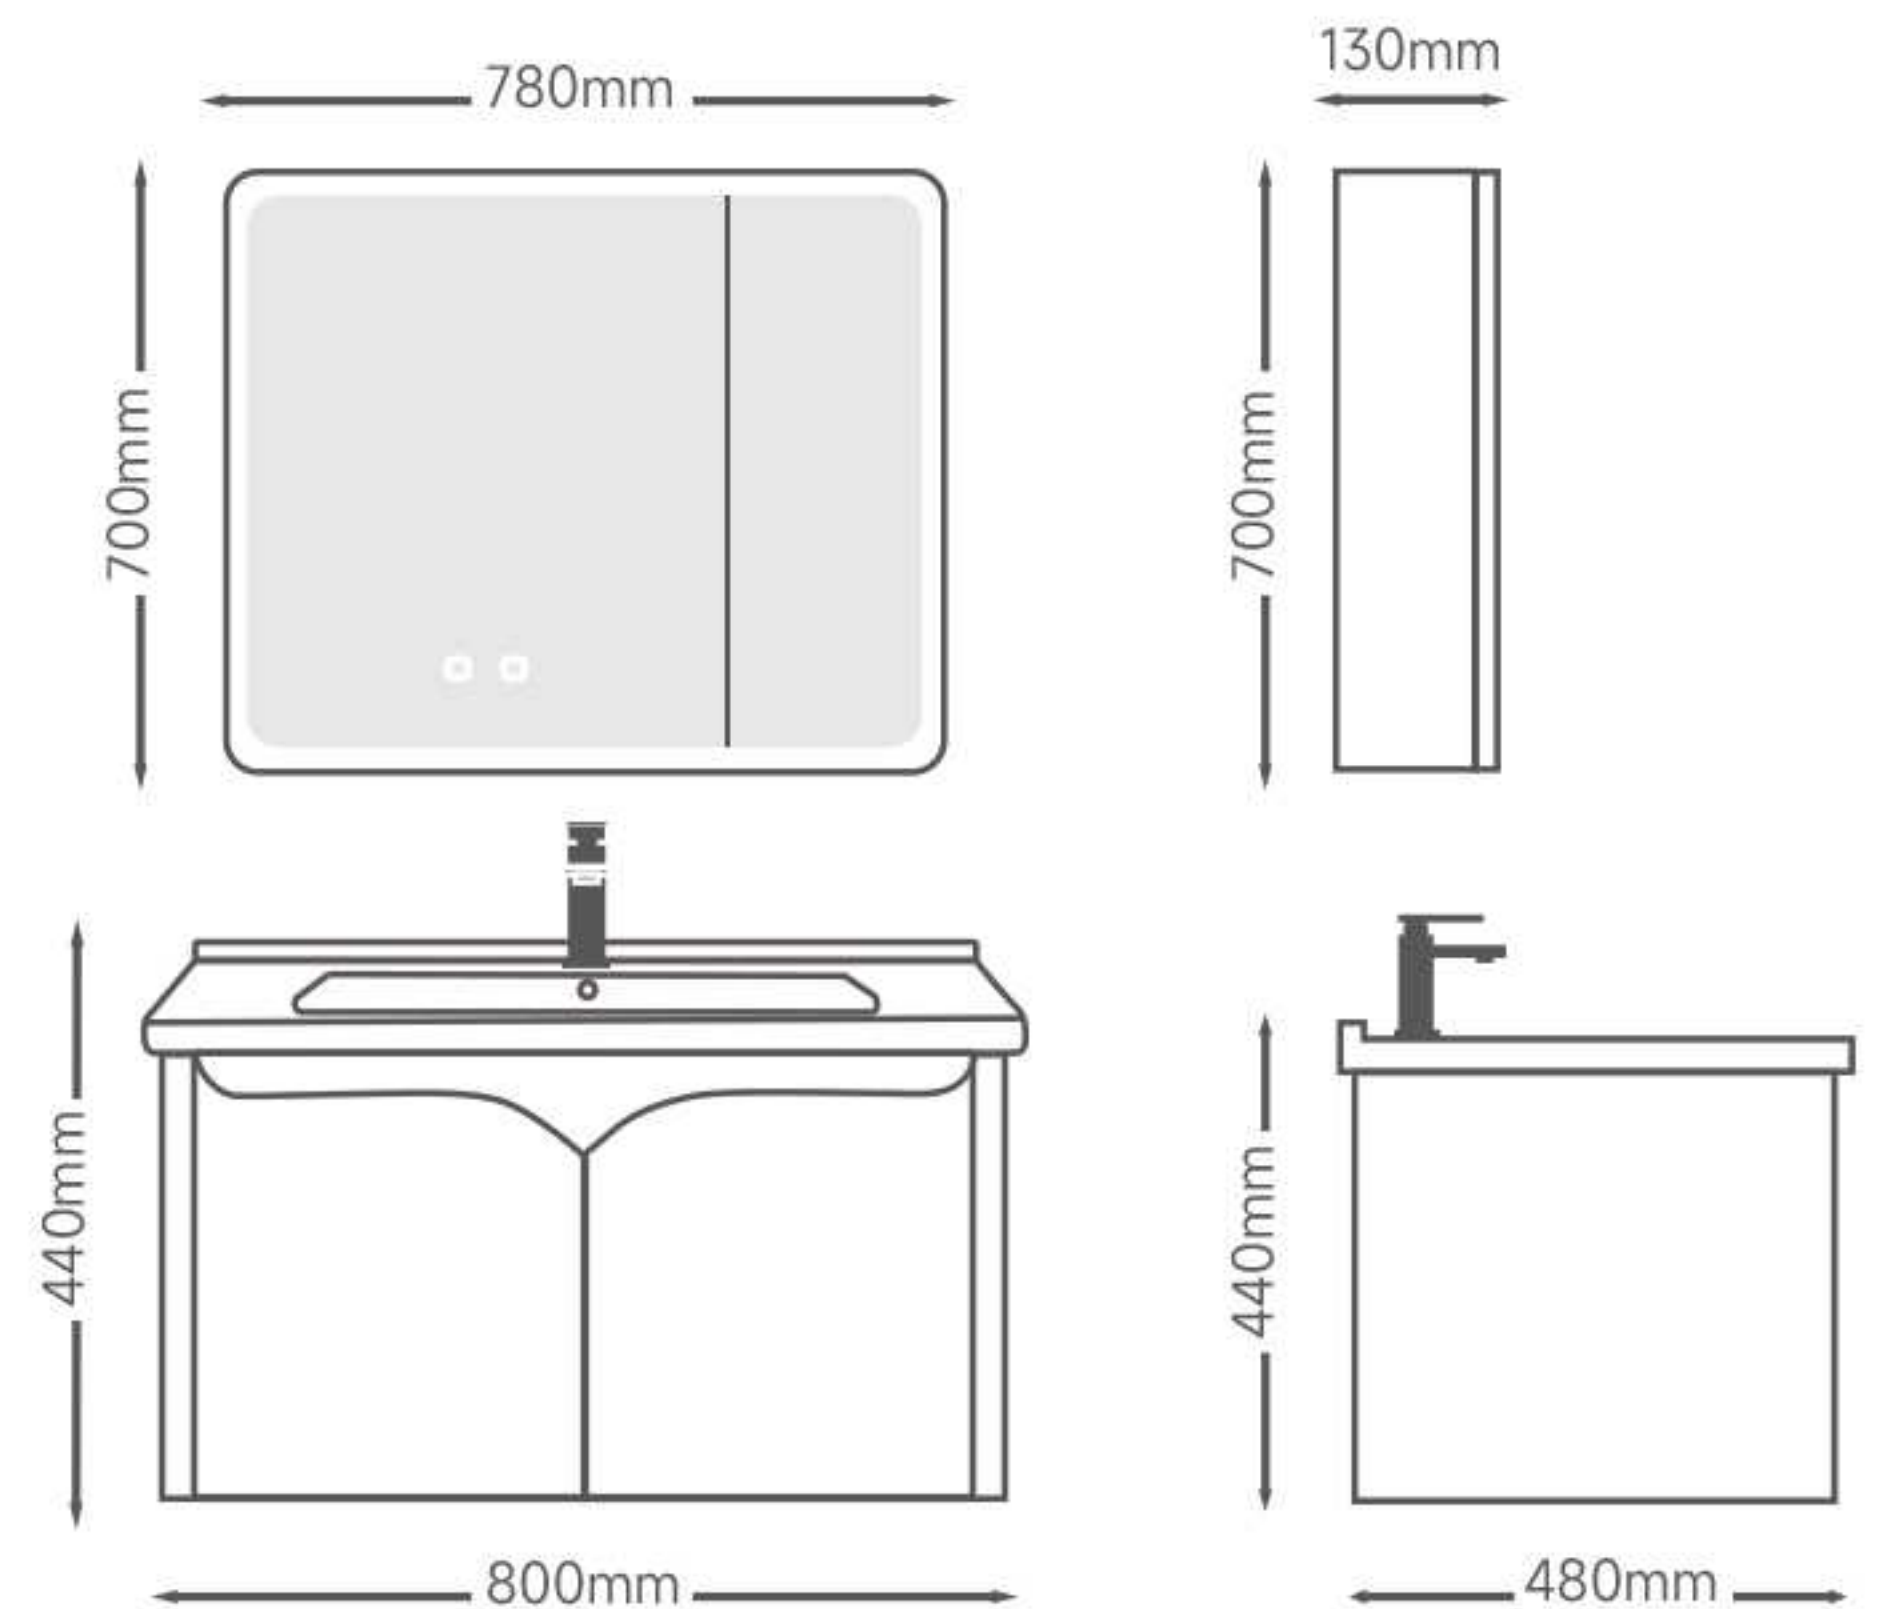

Main Cabinet:700*480*440mm

Mirror Cabinet:700*130*700mm

80Size:

Main Cabinet:800*480*440mm

Mirror Cabinet:800*130*700mm

▲ Details

Details ▼

Model:2308A

Main Cabinet:700*480*440mm

Mirror Cabinet:700*130*700mm

80Size:

Main Cabinet:800*480*440mm

Mirror Cabinet:800*130*700mm

▲ Details

Details ▼

Model:2610

STAINLESS STEEL

60Size:

Main Cabinet:600*480*440mm
Mirror Cabinet:580*130*700mm

70Size:

Main Cabinet:700*480*440mm
Mirror Cabinet:680*130*700mm

80Size:

Main Cabinet:800*480*440mm
Mirror Cabinet:780*130*700mm

▲ Details

Details ▼

Model:2611

STAINLESS STEEL

60Size:

Main Cabinet:600*480*440mm

Mirror Cabinet:580*130*700mm

70Size: