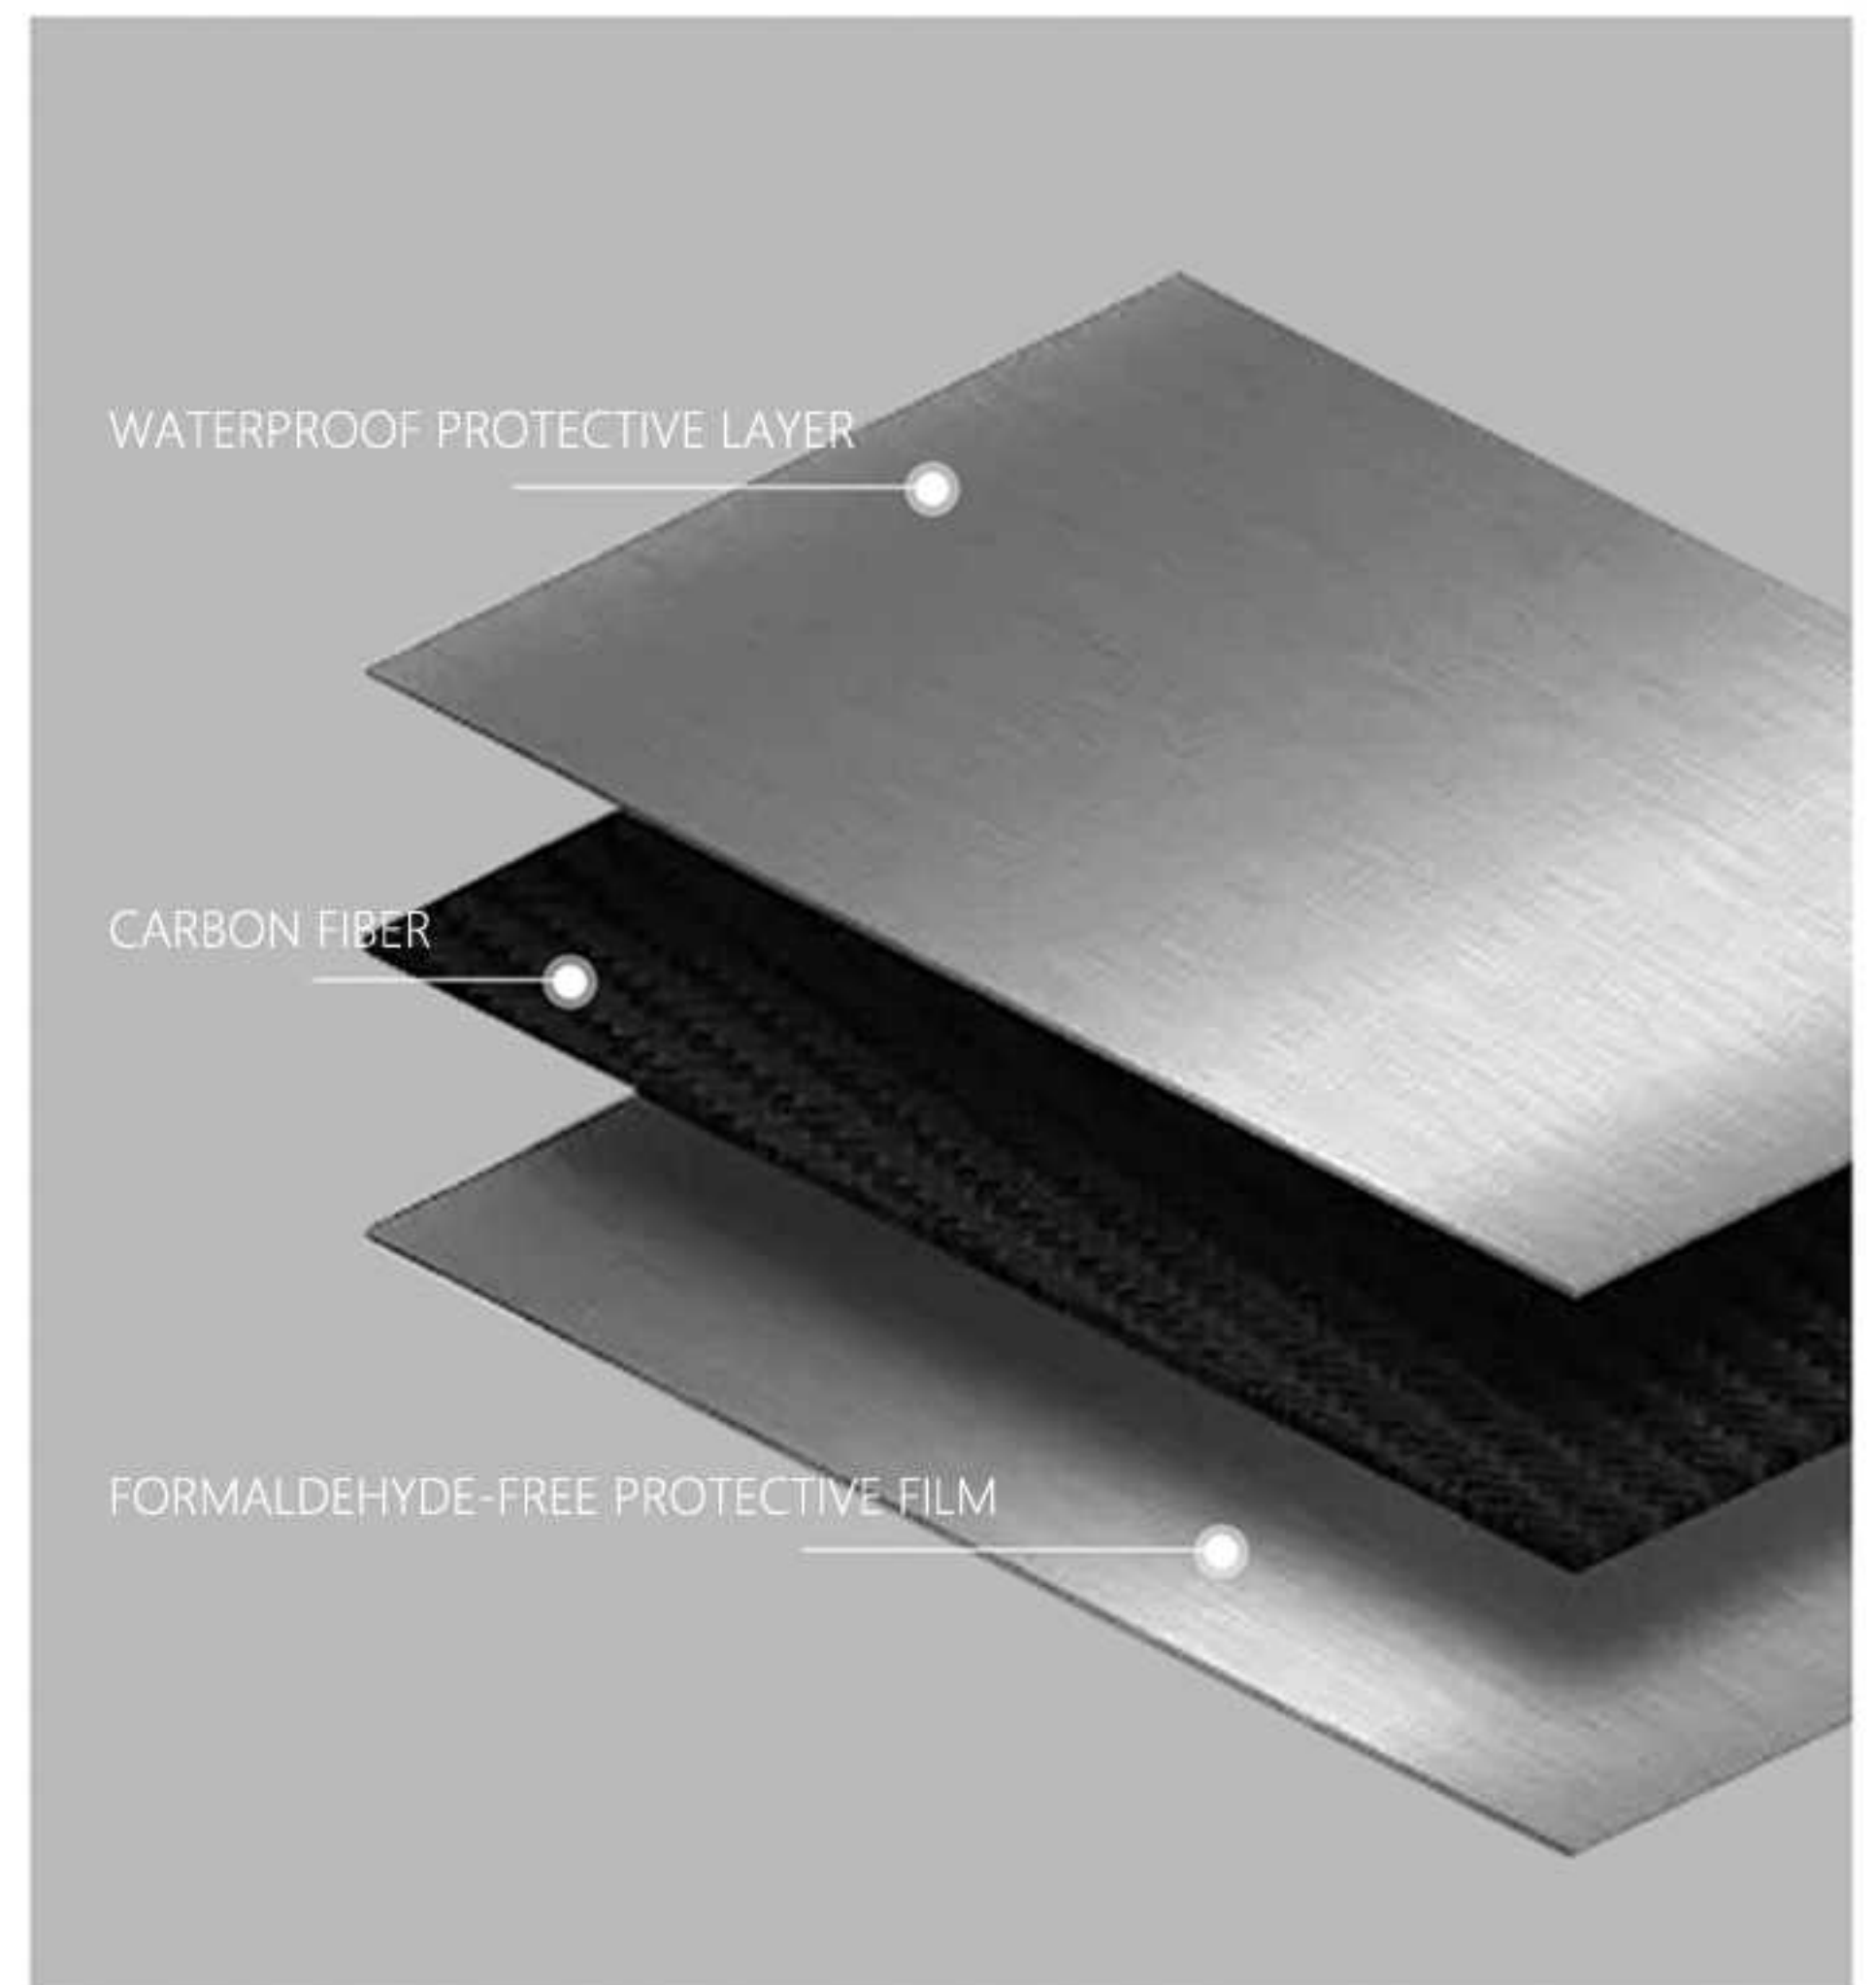

PVC

Carbon fiber has extremely high tensile strength, lighter in weight than aluminum metal, but stronger than steel by more than five times. It also has the characteristics of corrosion resistance, resistance to oxidation, resistance to water absorption, and high temperature resistance. It not only has the inherent properties of carbon materials, but also has the flexibility and processability of textile fibers, making it a new generation of reinforcing fibers.