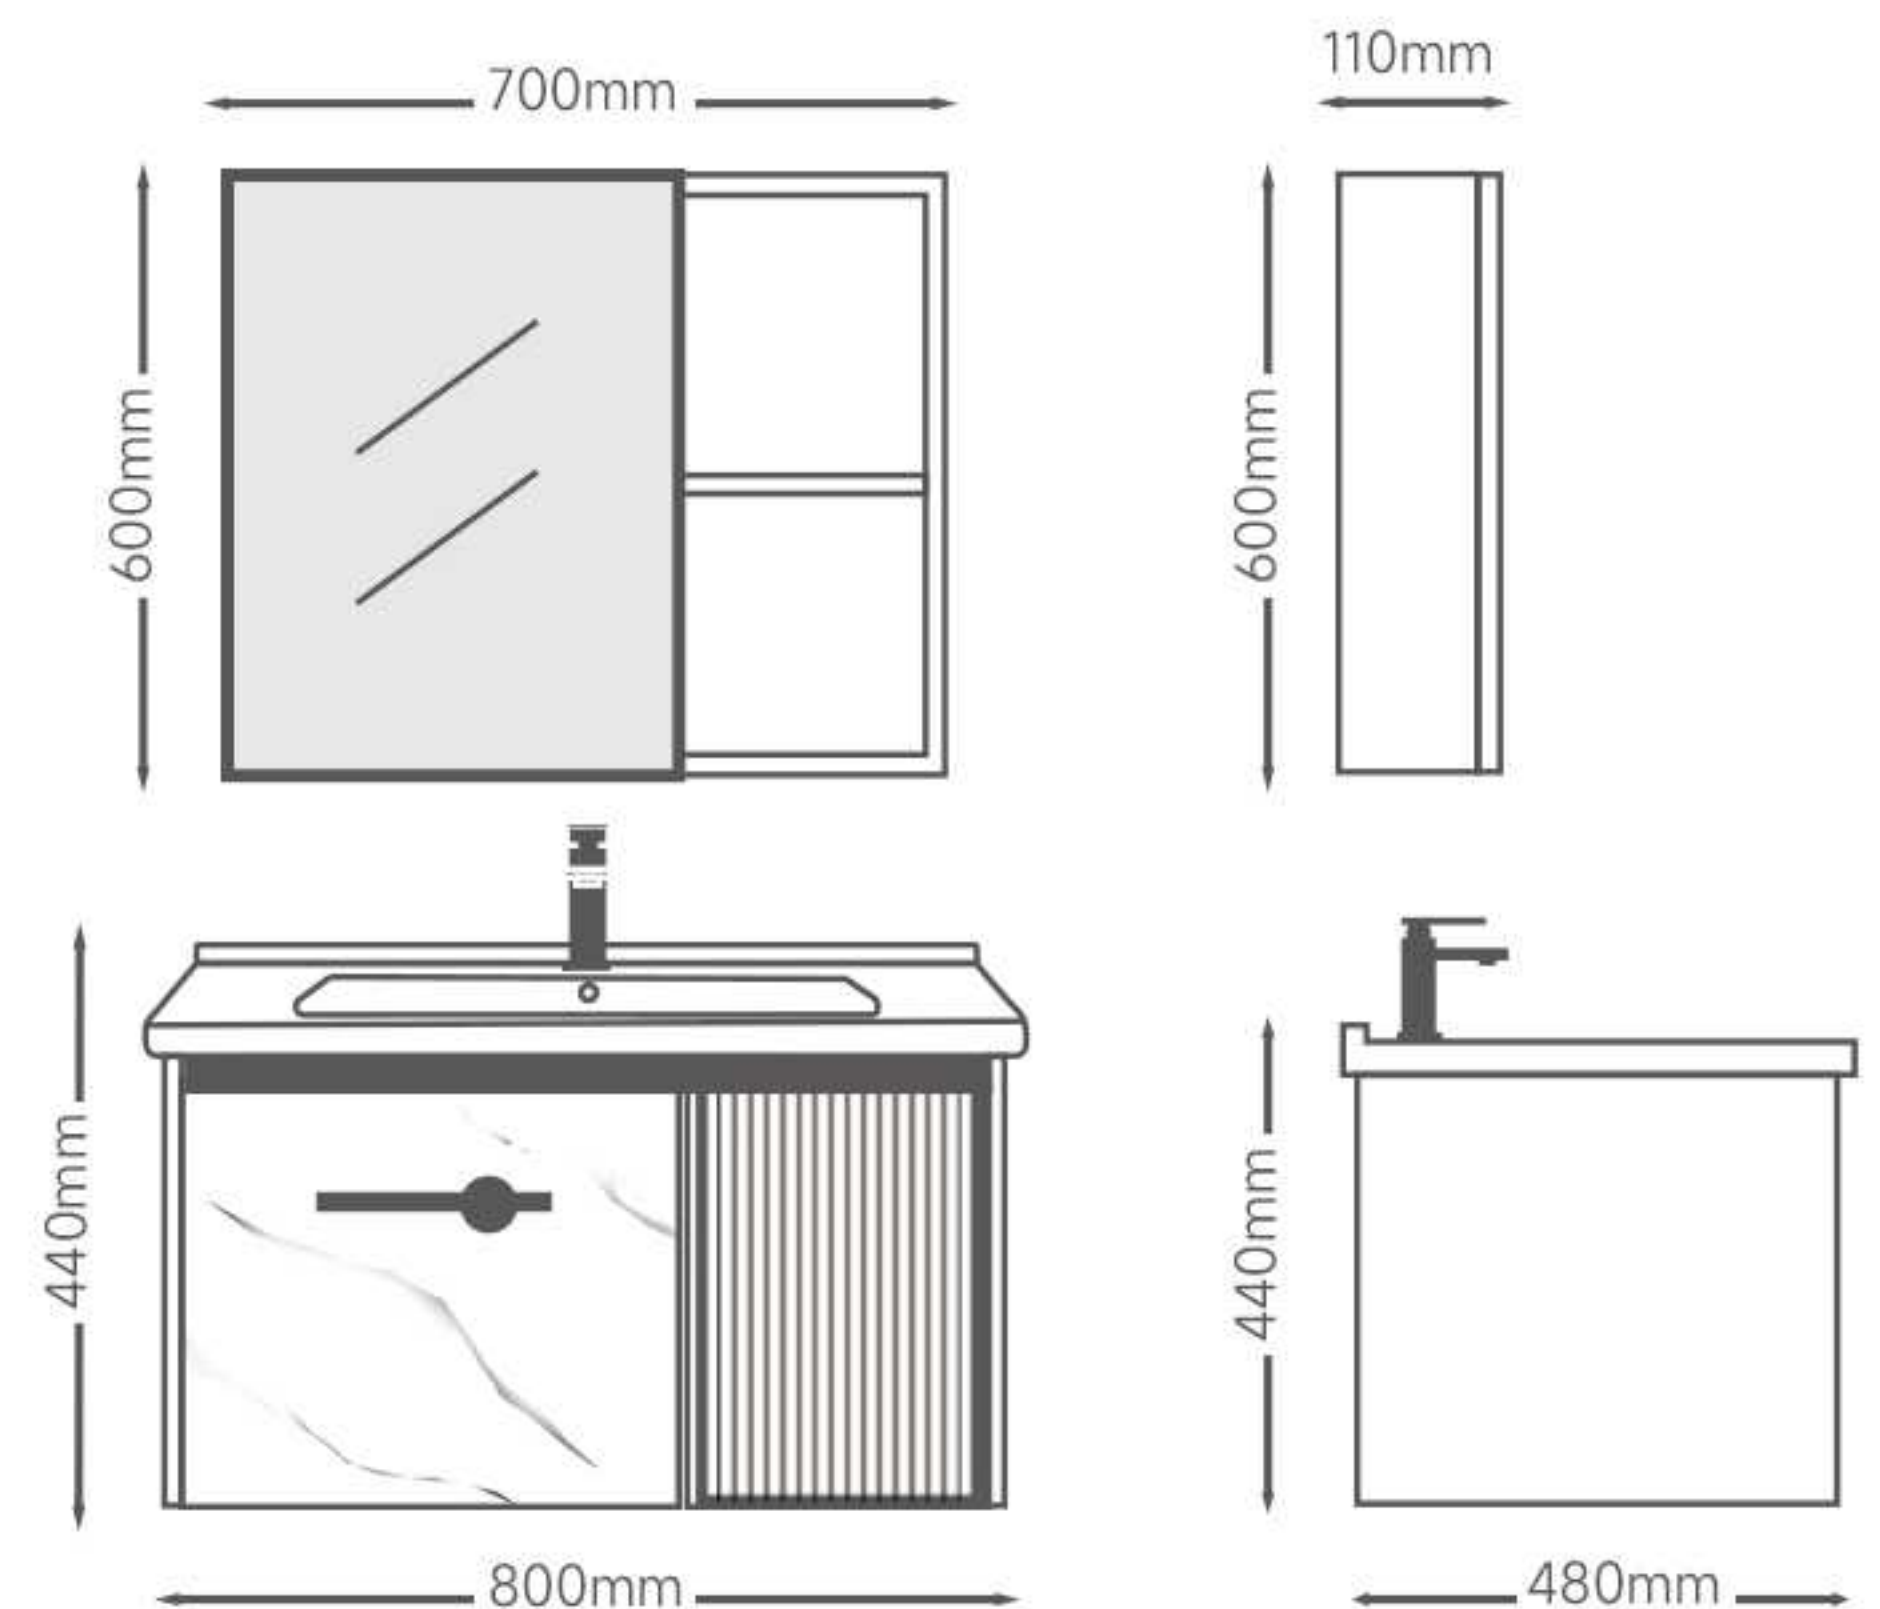

▲ Details

Details ▼

Model:1013B

PVC PANEL

60Size:

Main Cabinet:600*480*440mm

Mirror Cabinet:550*110*600mm

70Size:

Main Cabinet:700*480*440mm

Mirror Cabinet:700*110*600mm

80Size:

Main Cabinet:800*480*440mm

Mirror Cabinet:700*110*600mm

▲ Details

Details ▼

Model:1014A

PVC PANEL

60Size:

Main Cabinet:600*480*440mm
 Mirror Cabinet:550*110*600mm

70Size:

Main Cabinet:700*480*440mm
 Mirror Cabinet:700*110*600mm

80Size:

Main Cabinet:800*480*440mm
 Mirror Cabinet:700*110*600mm

▲ Details

Details ▼

Model:1014B

PVC PANEL

60Size:

Main Cabinet:600*480*440mm

Mirror Cabinet:550*110*600mm

70Size:

Main Cabinet:700*480*440mm