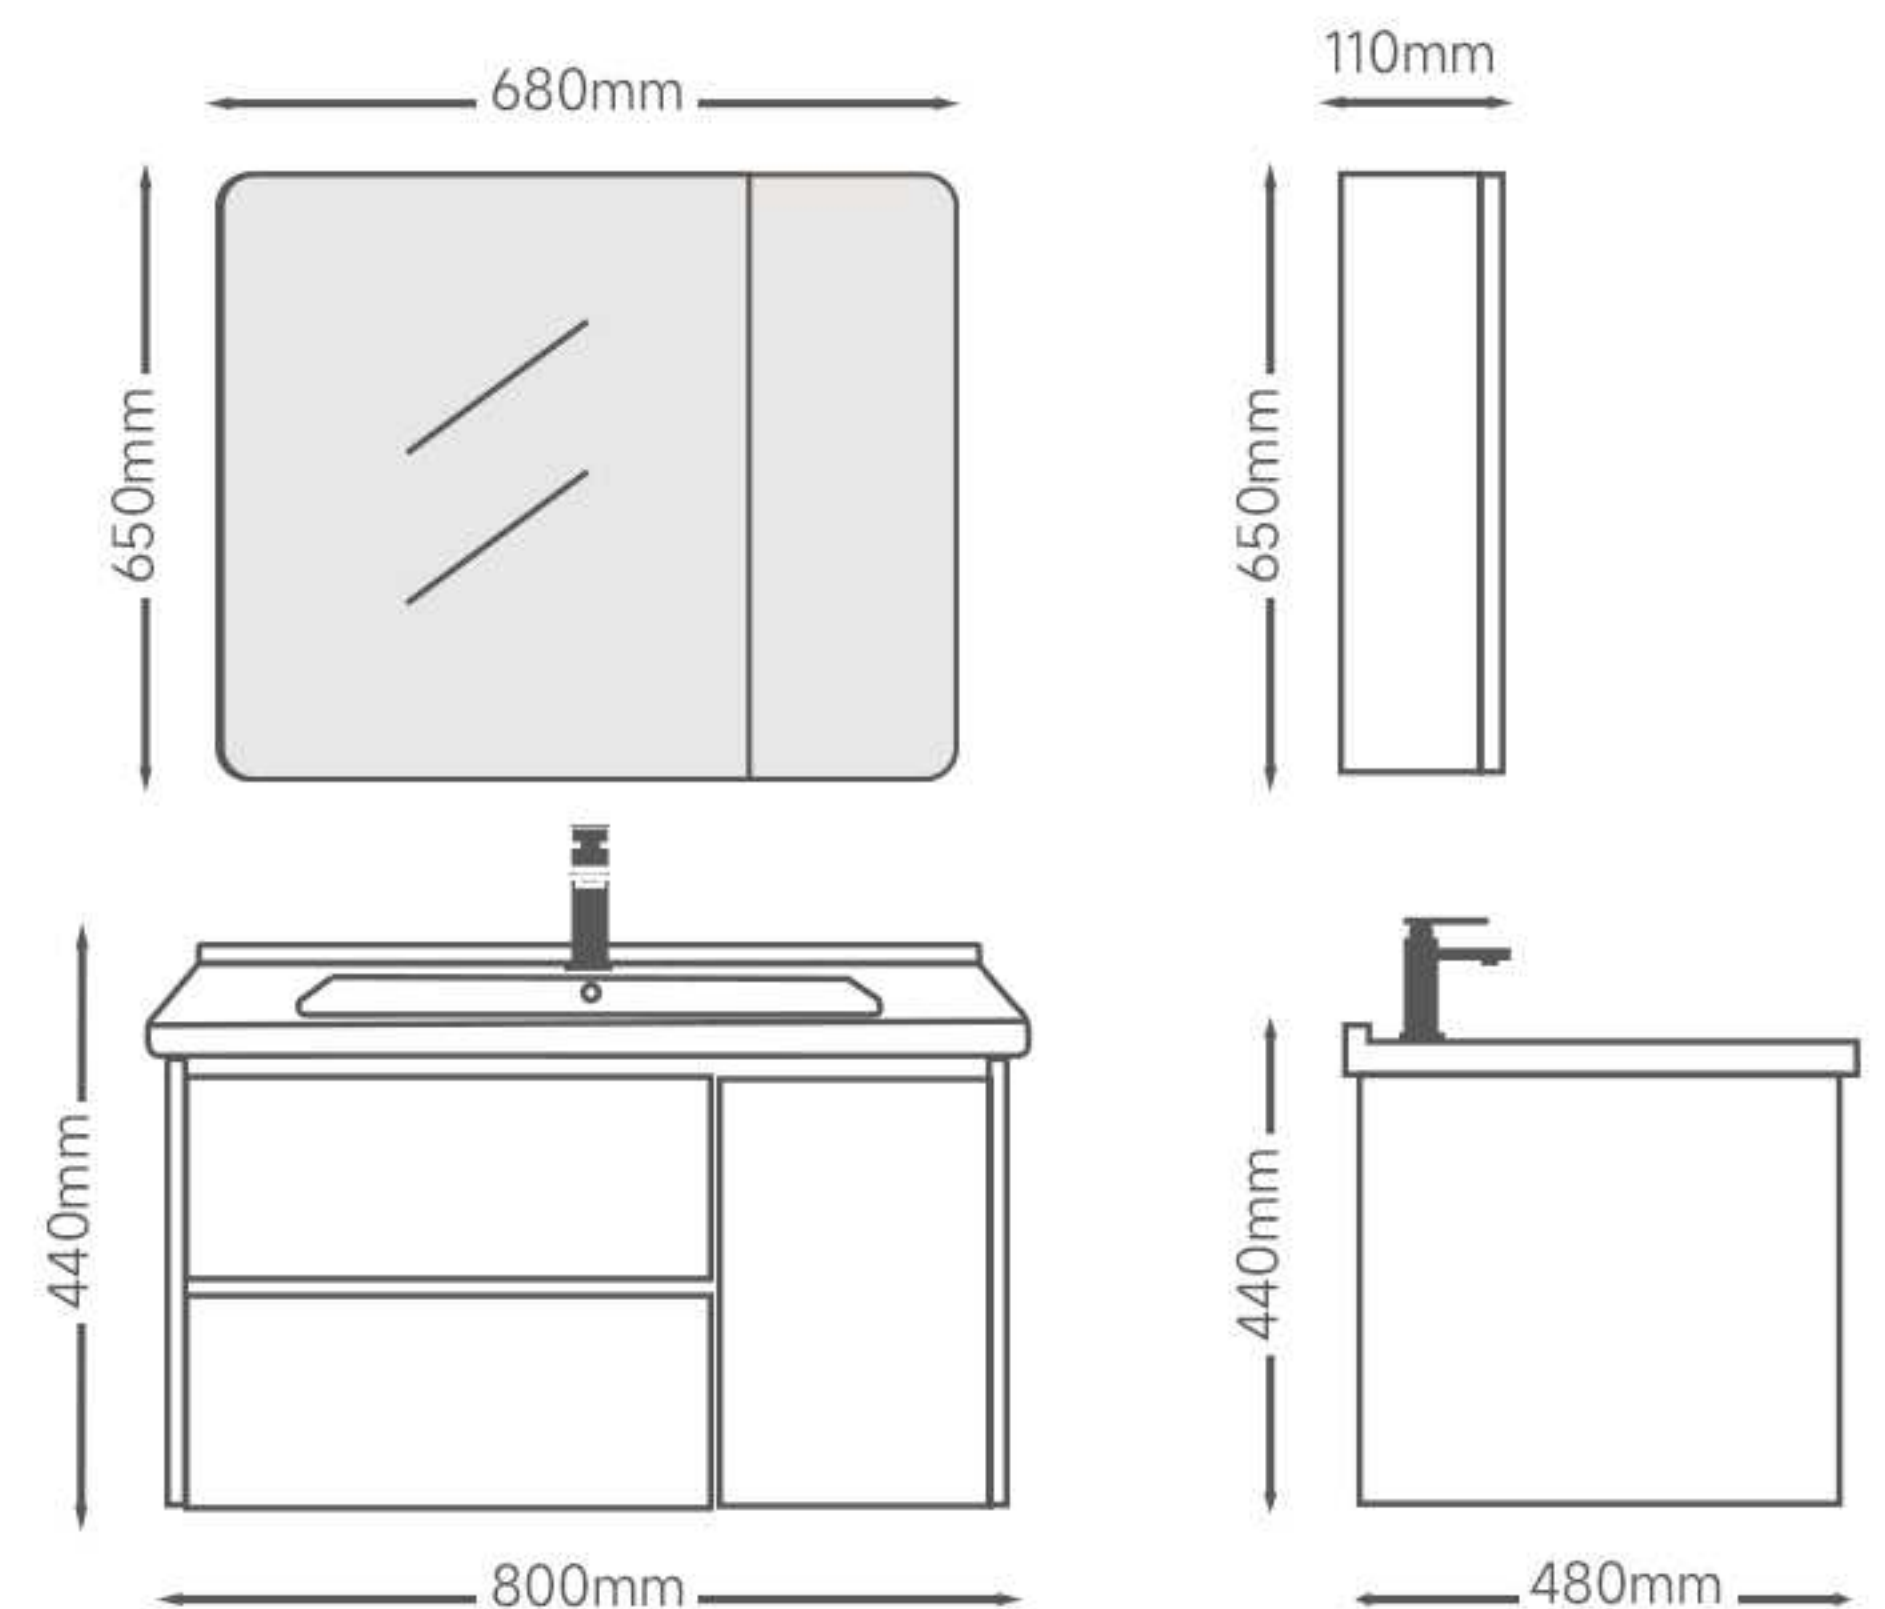

Main Cabinet:700*480*440mm

Mirror Cabinet:680*110*650mm

80Size:

Main Cabinet:800*480*440mm

Mirror Cabinet:680*110*650mm

▲ Details

Details ▼

Model:2513B

SPC HONEYCOMB PANE

60Size:

Main Cabinet:600*480*440mm

Mirror Cabinet:560*110*650mm

70Size:

Main Cabinet:700*480*440mm

Mirror Cabinet:680*110*650mm

80Size:

Main Cabinet:800*480*440mm

Mirror Cabinet:680*110*650mm

▲ Details

Details ▼

Model:2520A

SPC HONEYCOMB PANE

60Size:

Main Cabinet:600*470*820mm

Mirror Cabinet:550*110*600mm

70Size:

Main Cabinet:700*470*820mm

Mirror Cabinet:700*110*600mm

80Size:

Main Cabinet:800*470*820mm

Mirror Cabinet:700*110*600mm

▲ Details