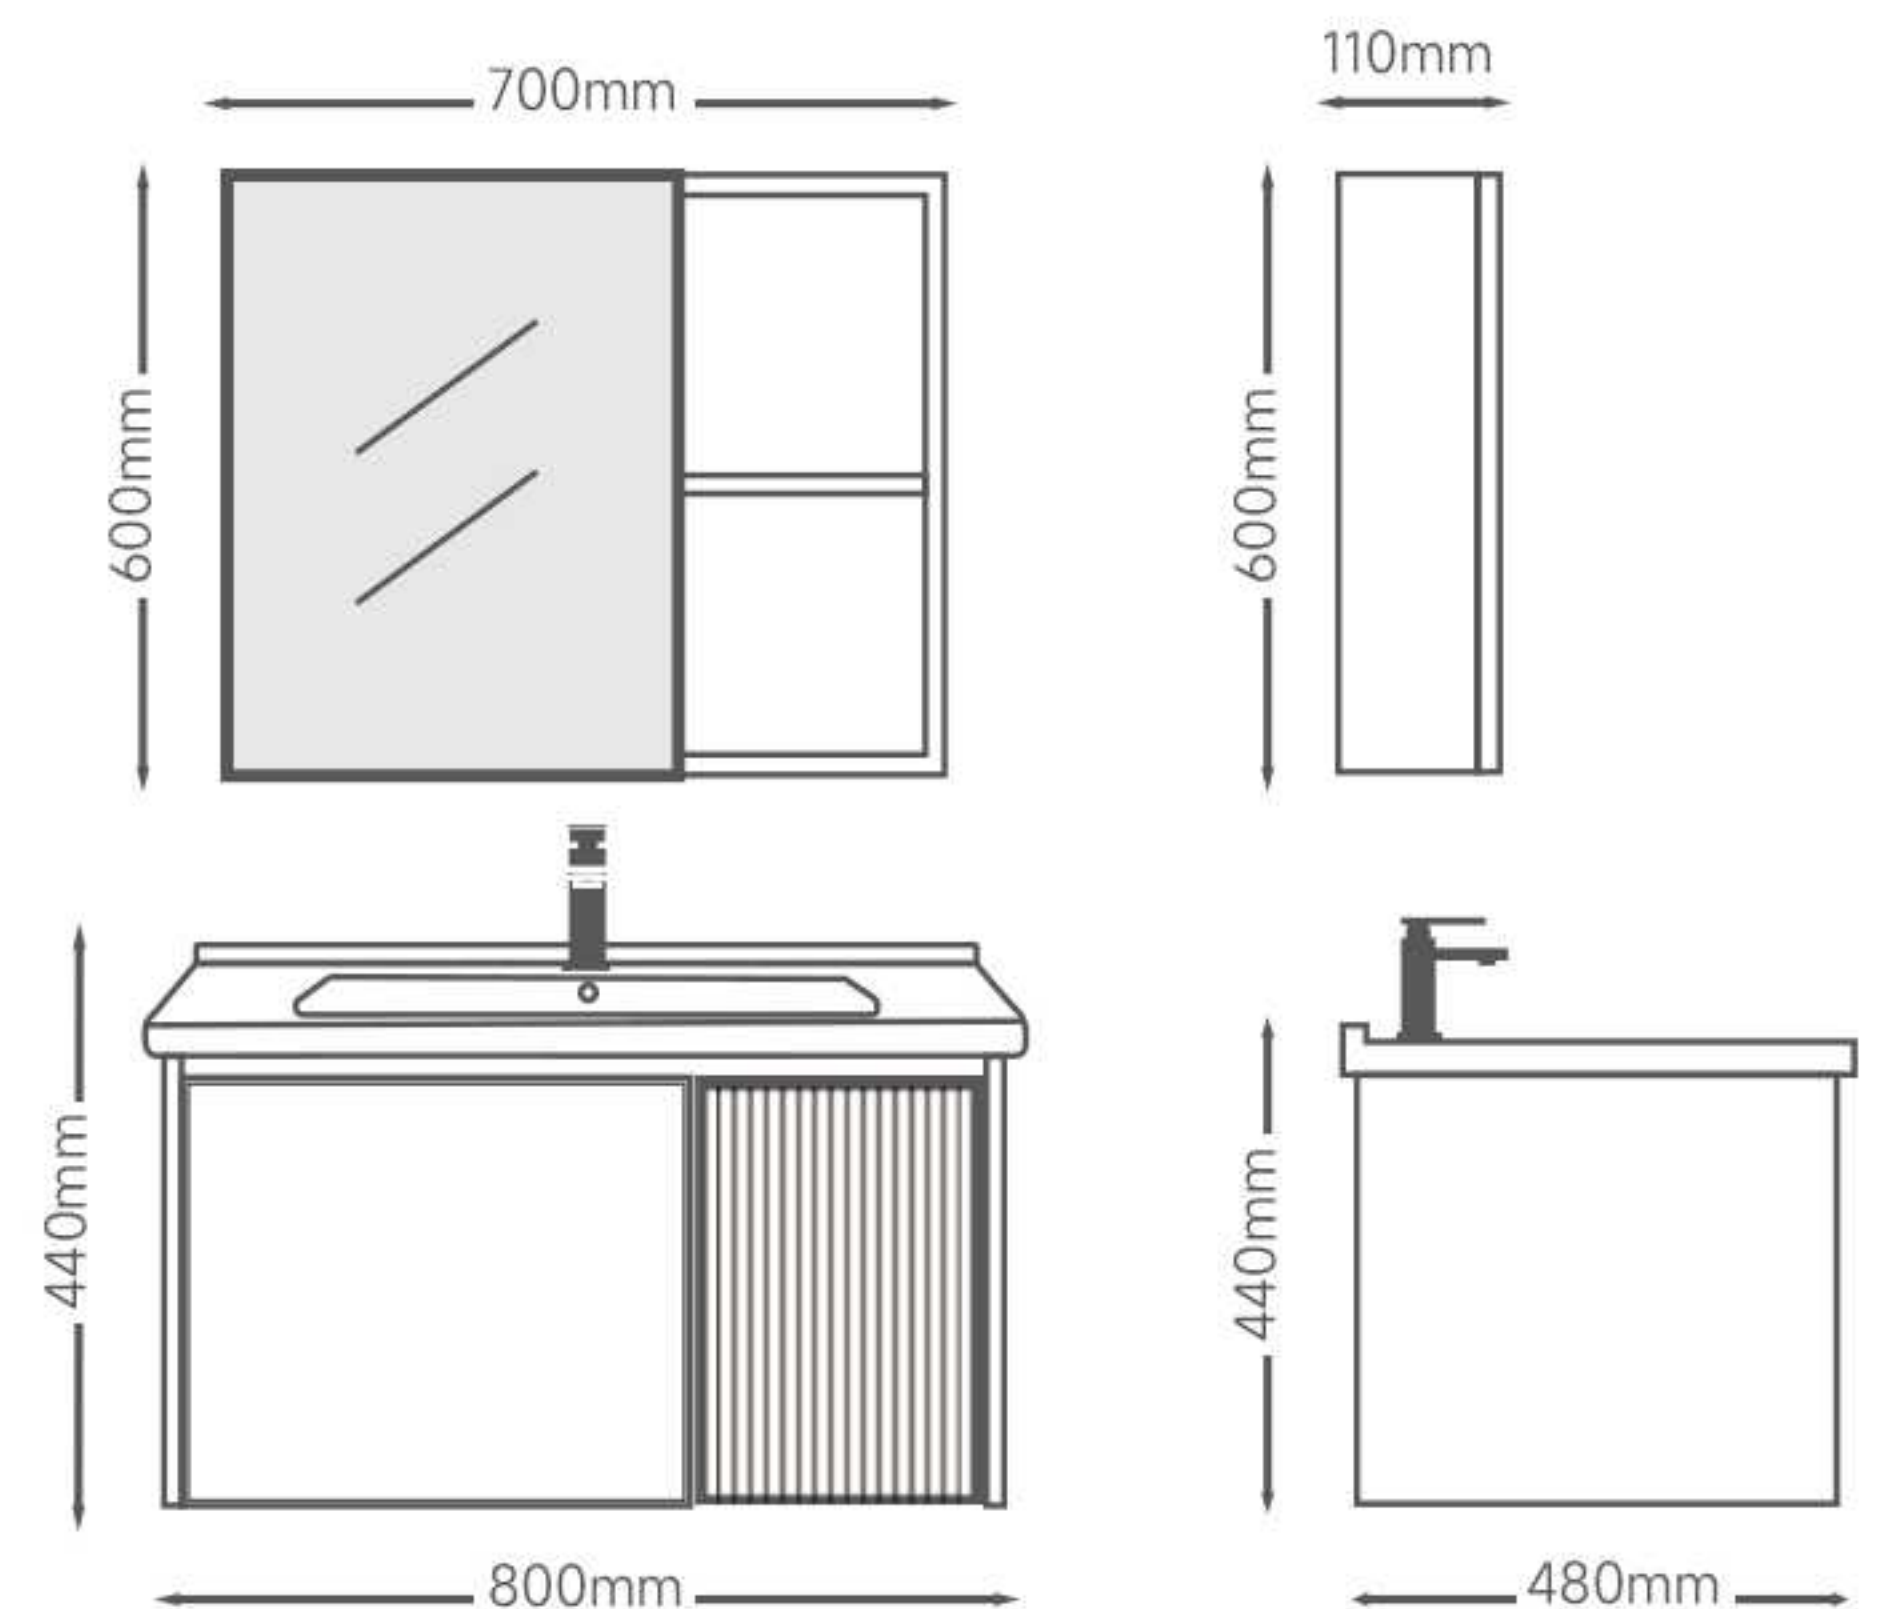

80Size:

Main Cabinet:800*480*440mm
Mirror Cabinet:700*110*600mm

▲ Details

Details ▼

Model:1010

PVC PANEL

60Size:

Main Cabinet:600*480*440mm

Mirror Cabinet:550*110*600mm

70Size:

Main Cabinet:700*480*440mm

Mirror Cabinet:700*110*600mm

80Size:

Main Cabinet:800*480*440mm

Mirror Cabinet:700*110*600mm

▲ Details

Details ▼

Model:1011A

PVC PANEL

60Size:

Main Cabinet:600*480*440mm
Mirror Cabinet:550*110*600mm

70Size:

Main Cabinet:700*480*440mm
Mirror Cabinet:700*110*600mm

80Size:

Main Cabinet:800*480*440mm
Mirror Cabinet:700*110*600mm

▲ Details

Details ▼

Model:1011B

PVC PANEL

60Size:

Main Cabinet:600*480*440mm

Mirror Cabinet:550*110*600mm