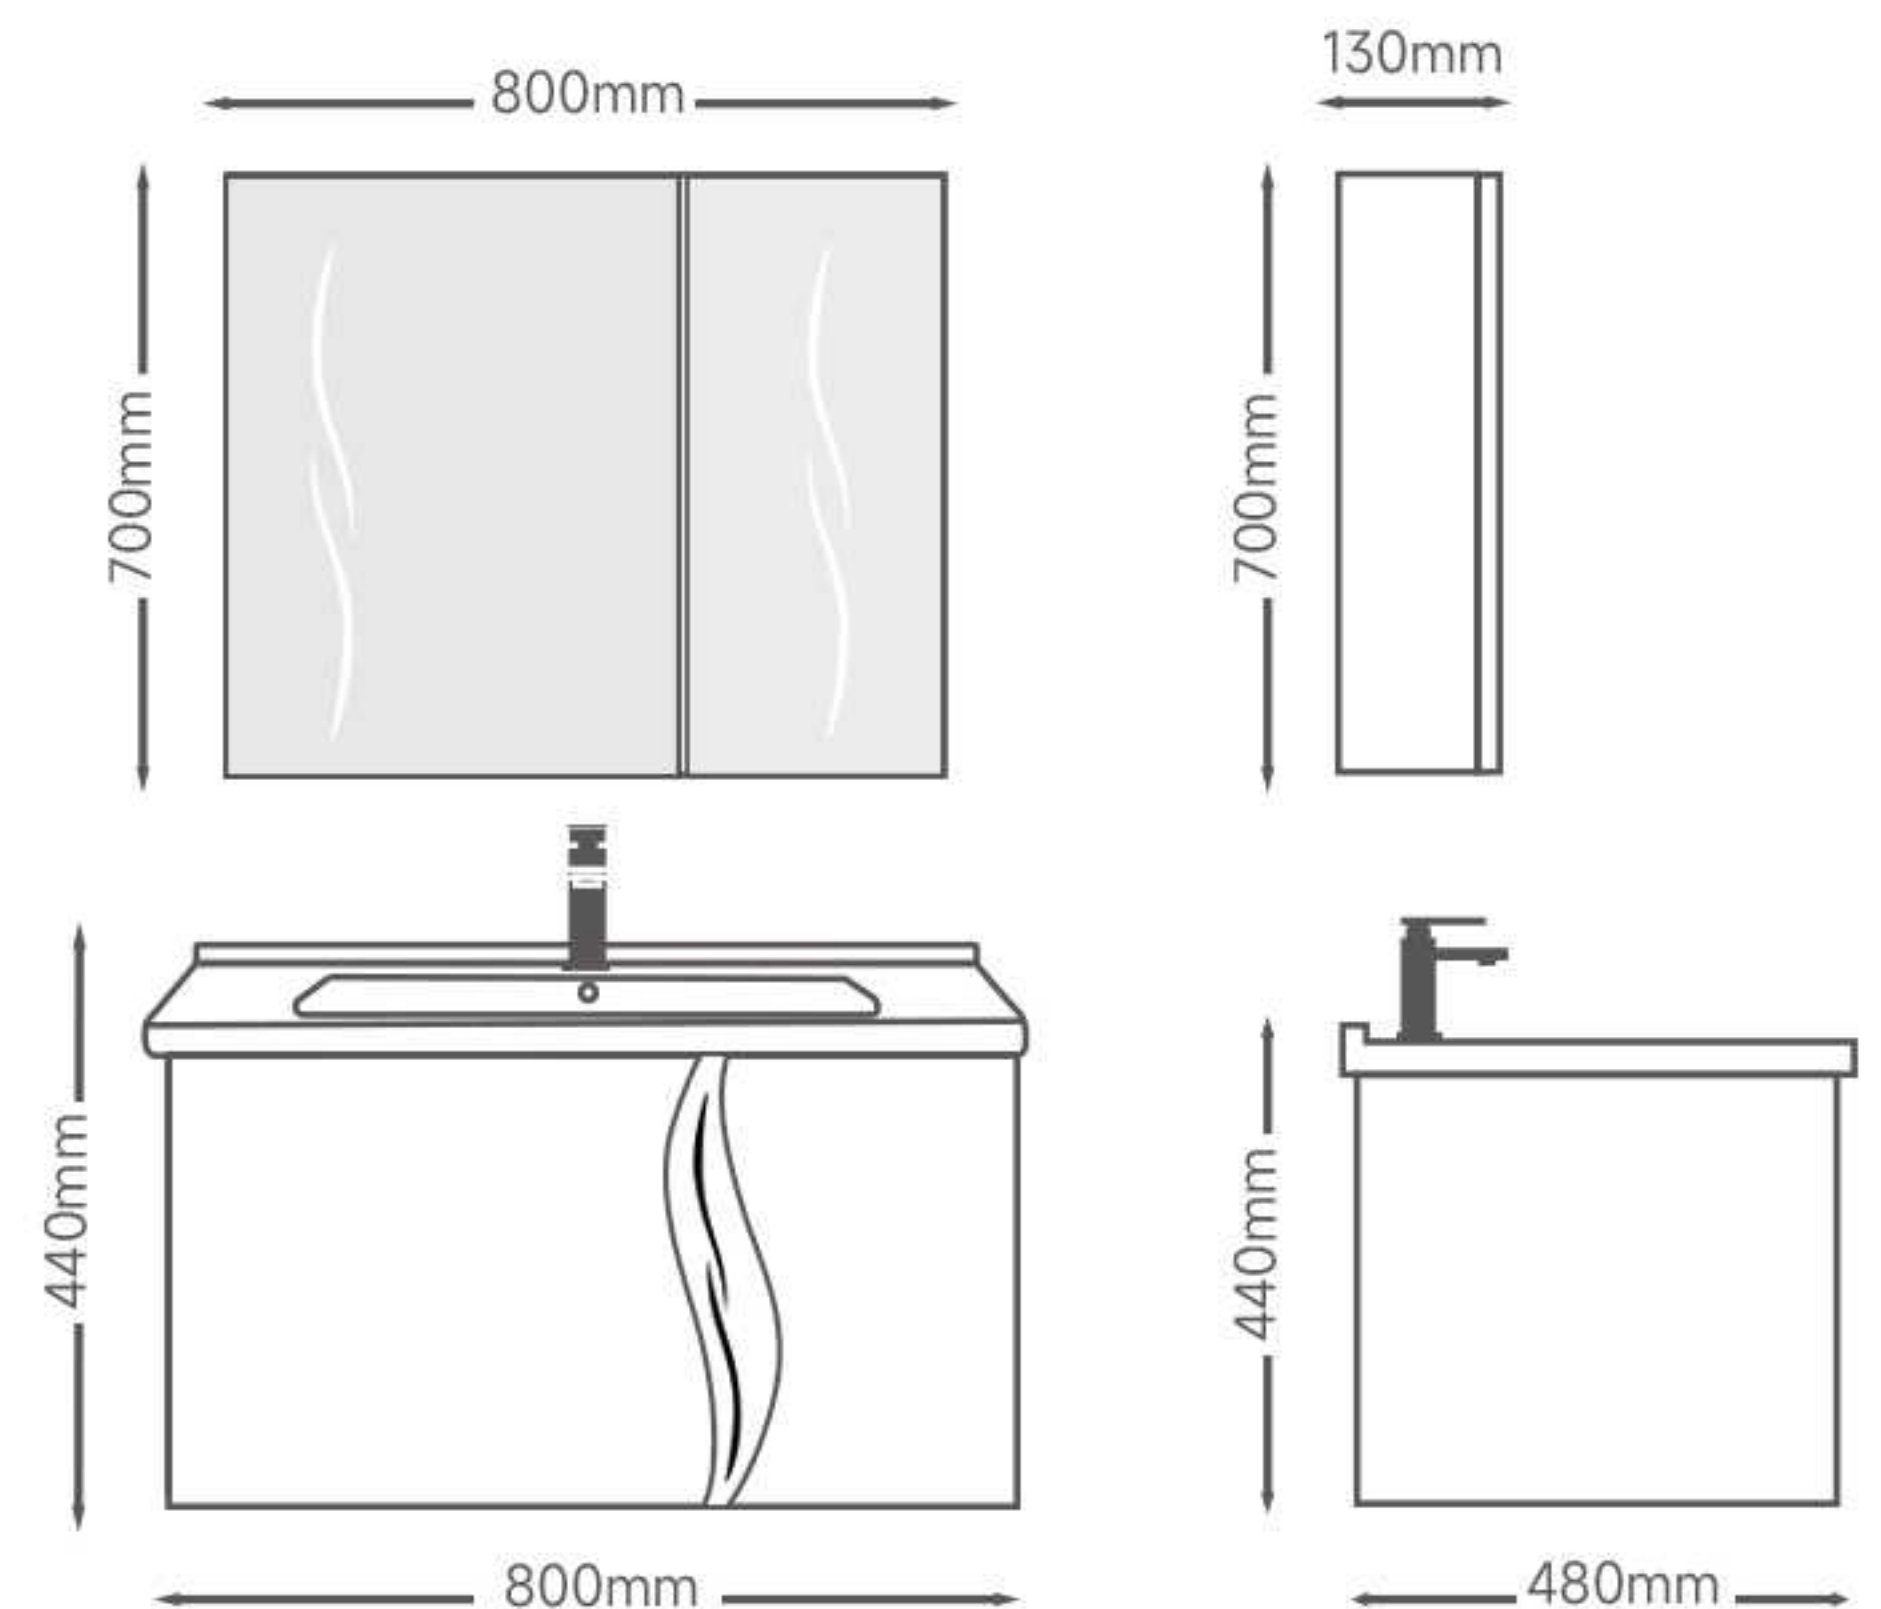

Main Cabinet:700*480*440mm

Mirror Cabinet:700*130*700mm

80Size:

Main Cabinet:800*480*440mm

Mirror Cabinet:800*130*700mm

▲ Details

Details ▼

Model:2608

STAINLESS STEEL

60Size:

Main Cabinet:600*480*440mm
 Mirror Cabinet:600*130*700mm

70Size:

Main Cabinet:700*480*440mm
 Mirror Cabinet:700*130*700mm

80Size:

Main Cabinet:800*480*440mm
 Mirror Cabinet:800*130*700mm

▲ Details

Details ▼

Model:2609

STAINLESS STEEL

60Size:

Main Cabinet:600*480*440mm

Mirror Cabinet:600*130*700mm

70Size:

Main Cabinet:700*480*440mm

Mirror Cabinet:700*130*700mm

80Size:

Main Cabinet:800*480*440mm

Mirror Cabinet:800*130*700mm

▲ Details

Details ▼

Model:2610