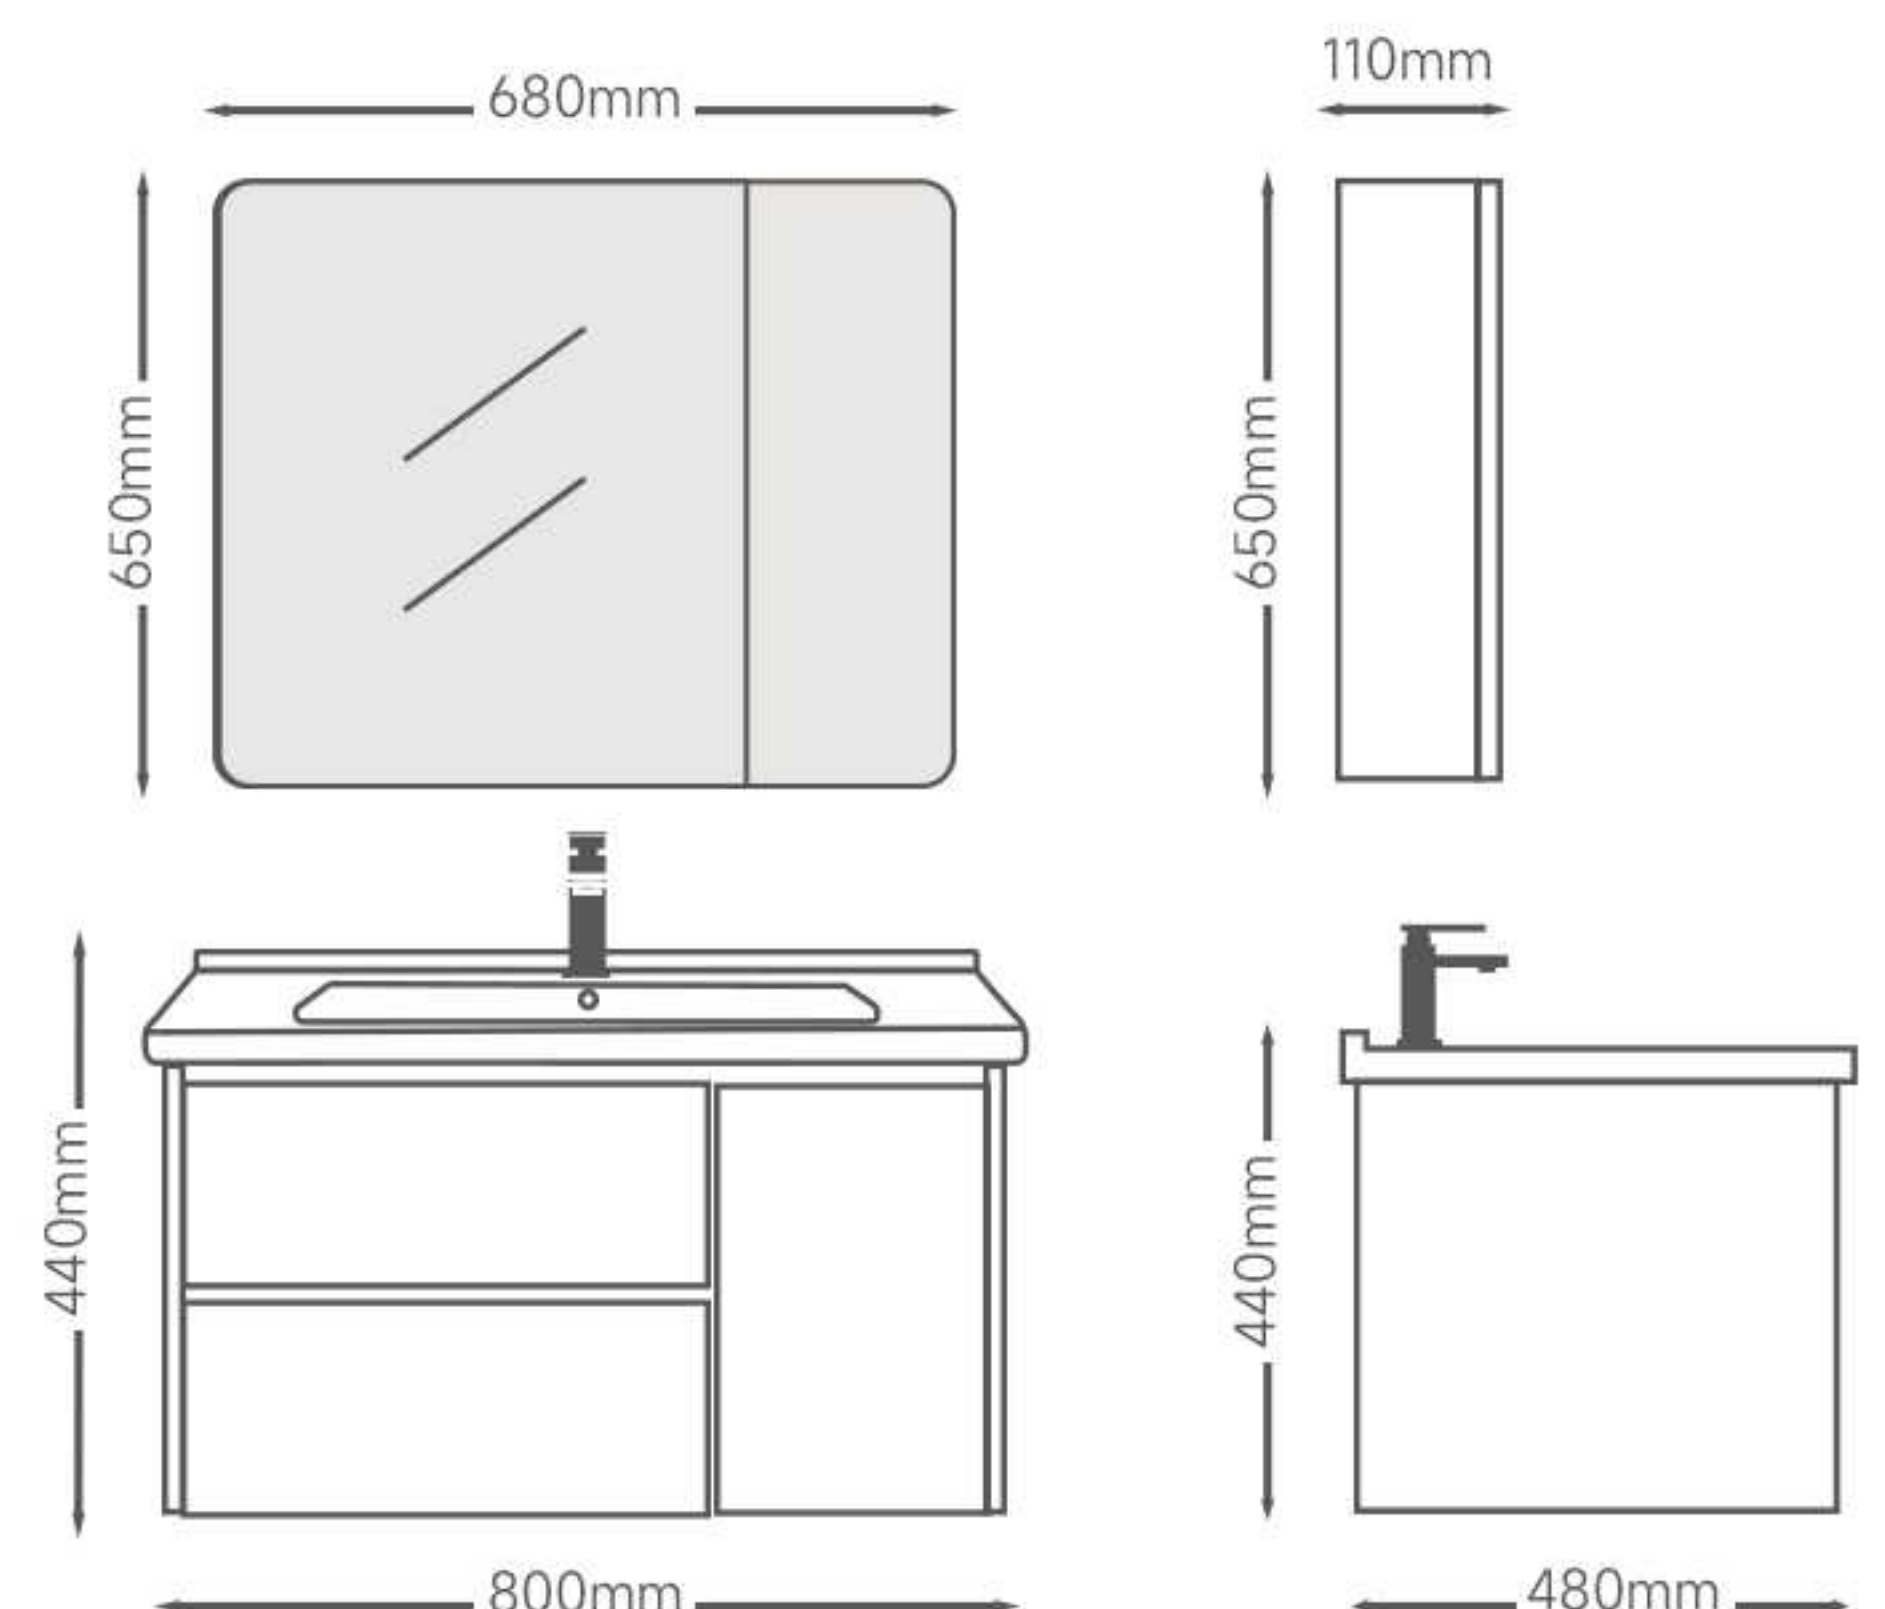

SPC HONEYCOMB PANE

60Size:

Main Cabinet:600*480*440mm
Mirror Cabinet:550*110*650mm

70Size:

Main Cabinet:700*480*440mm
Mirror Cabinet:700*110*650mm

80Size:

Main Cabinet:800*480*440mm
Mirror Cabinet:700*110*650mm

▲ Details

Details ▼

Model:2513A

SPC HONEYCOMB PANE

60Size:

Main Cabinet:600*480*440mm

Mirror Cabinet:560*110*650mm

70Size:

Main Cabinet:700*480*440mm

Mirror Cabinet:680*110*650mm

80Size:

Main Cabinet:800*480*440mm

Mirror Cabinet:680*110*650mm

▲ Details

Details ▼

Model:2513B

SPC HONEYCOMB PANE

60Size:

Main Cabinet:600*480*440mm

Mirror Cabinet:560*110*650mm

70Size:

Main Cabinet:700*480*440mm

Mirror Cabinet:680*110*650mm

80Size: