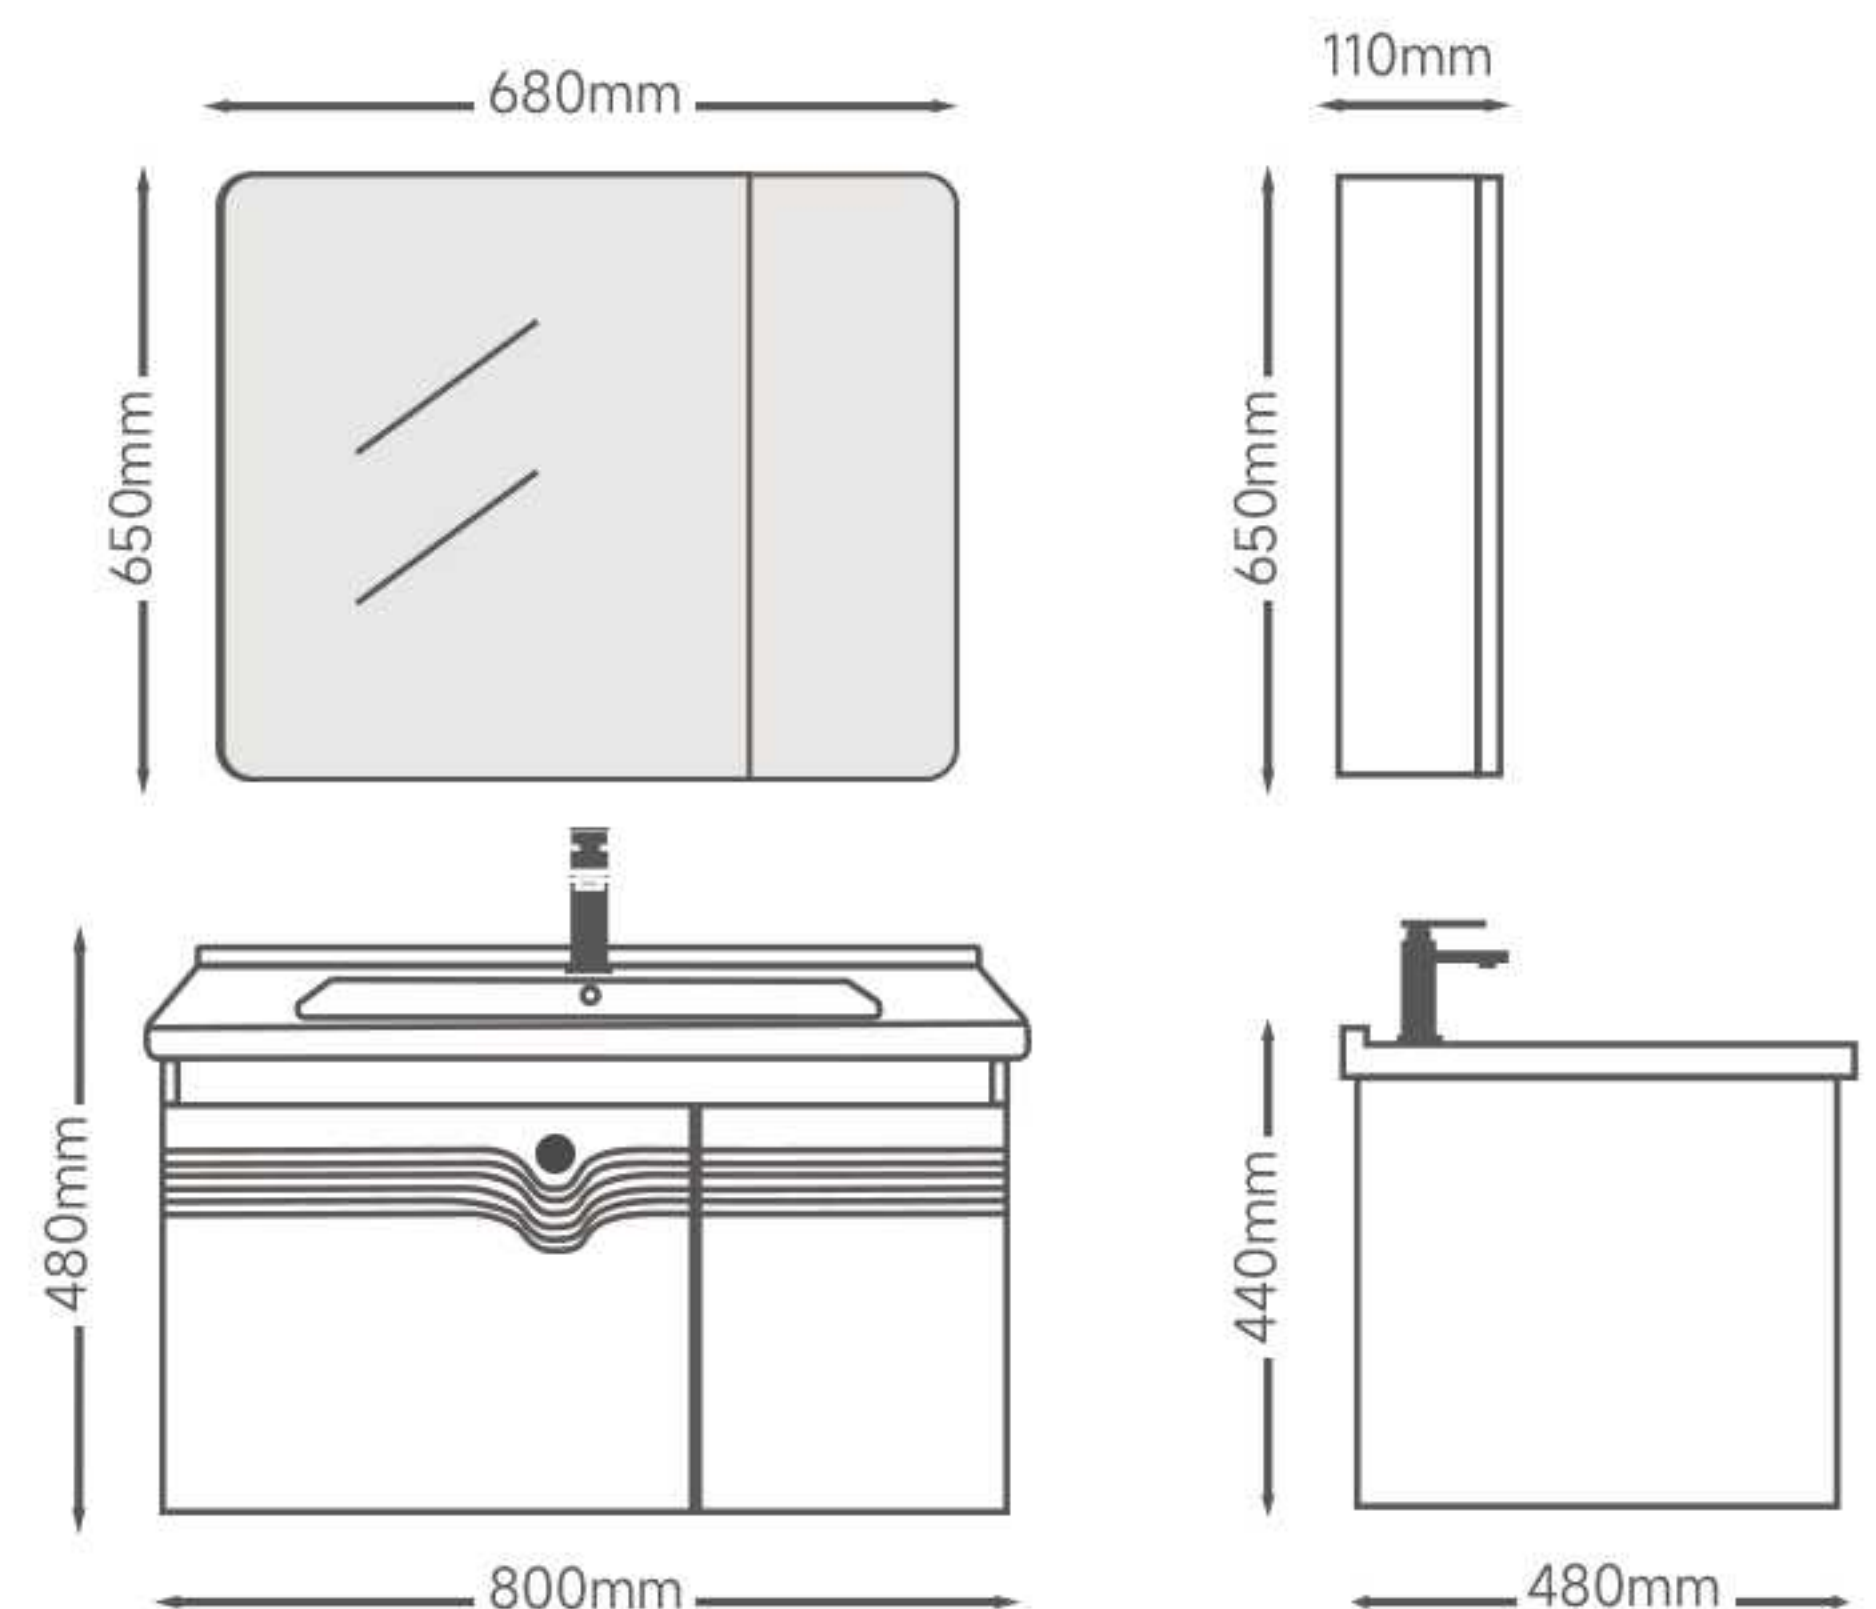

Main Cabinet:600*480*440mm

Mirror Cabinet:560*110*650mm

70Size:

Main Cabinet:700*480*440mm

Mirror Cabinet:680*110*650mm

80Size:

Main Cabinet:800*480*440mm

Mirror Cabinet:680*110*650mm

▲ Details

Details ▼

Model:1020

PVC PANEL

60Size:

Main Cabinet:600*480*440mm

Mirror Cabinet:560*110*650mm

70Size:

Main Cabinet:700*480*440mm

Mirror Cabinet:680*110*650mm

80Size:

Main Cabinet:800*480*440mm

Mirror Cabinet:680*110*650mm

▲ Details

Details ▼

Model:1021

PVC PANEL

60Size:

Main Cabinet:600*480*440mm

Mirror Cabinet:560*110*650mm

70Size:

Main Cabinet:700*480*440mm

Mirror Cabinet:680*110*650mm

80Size: