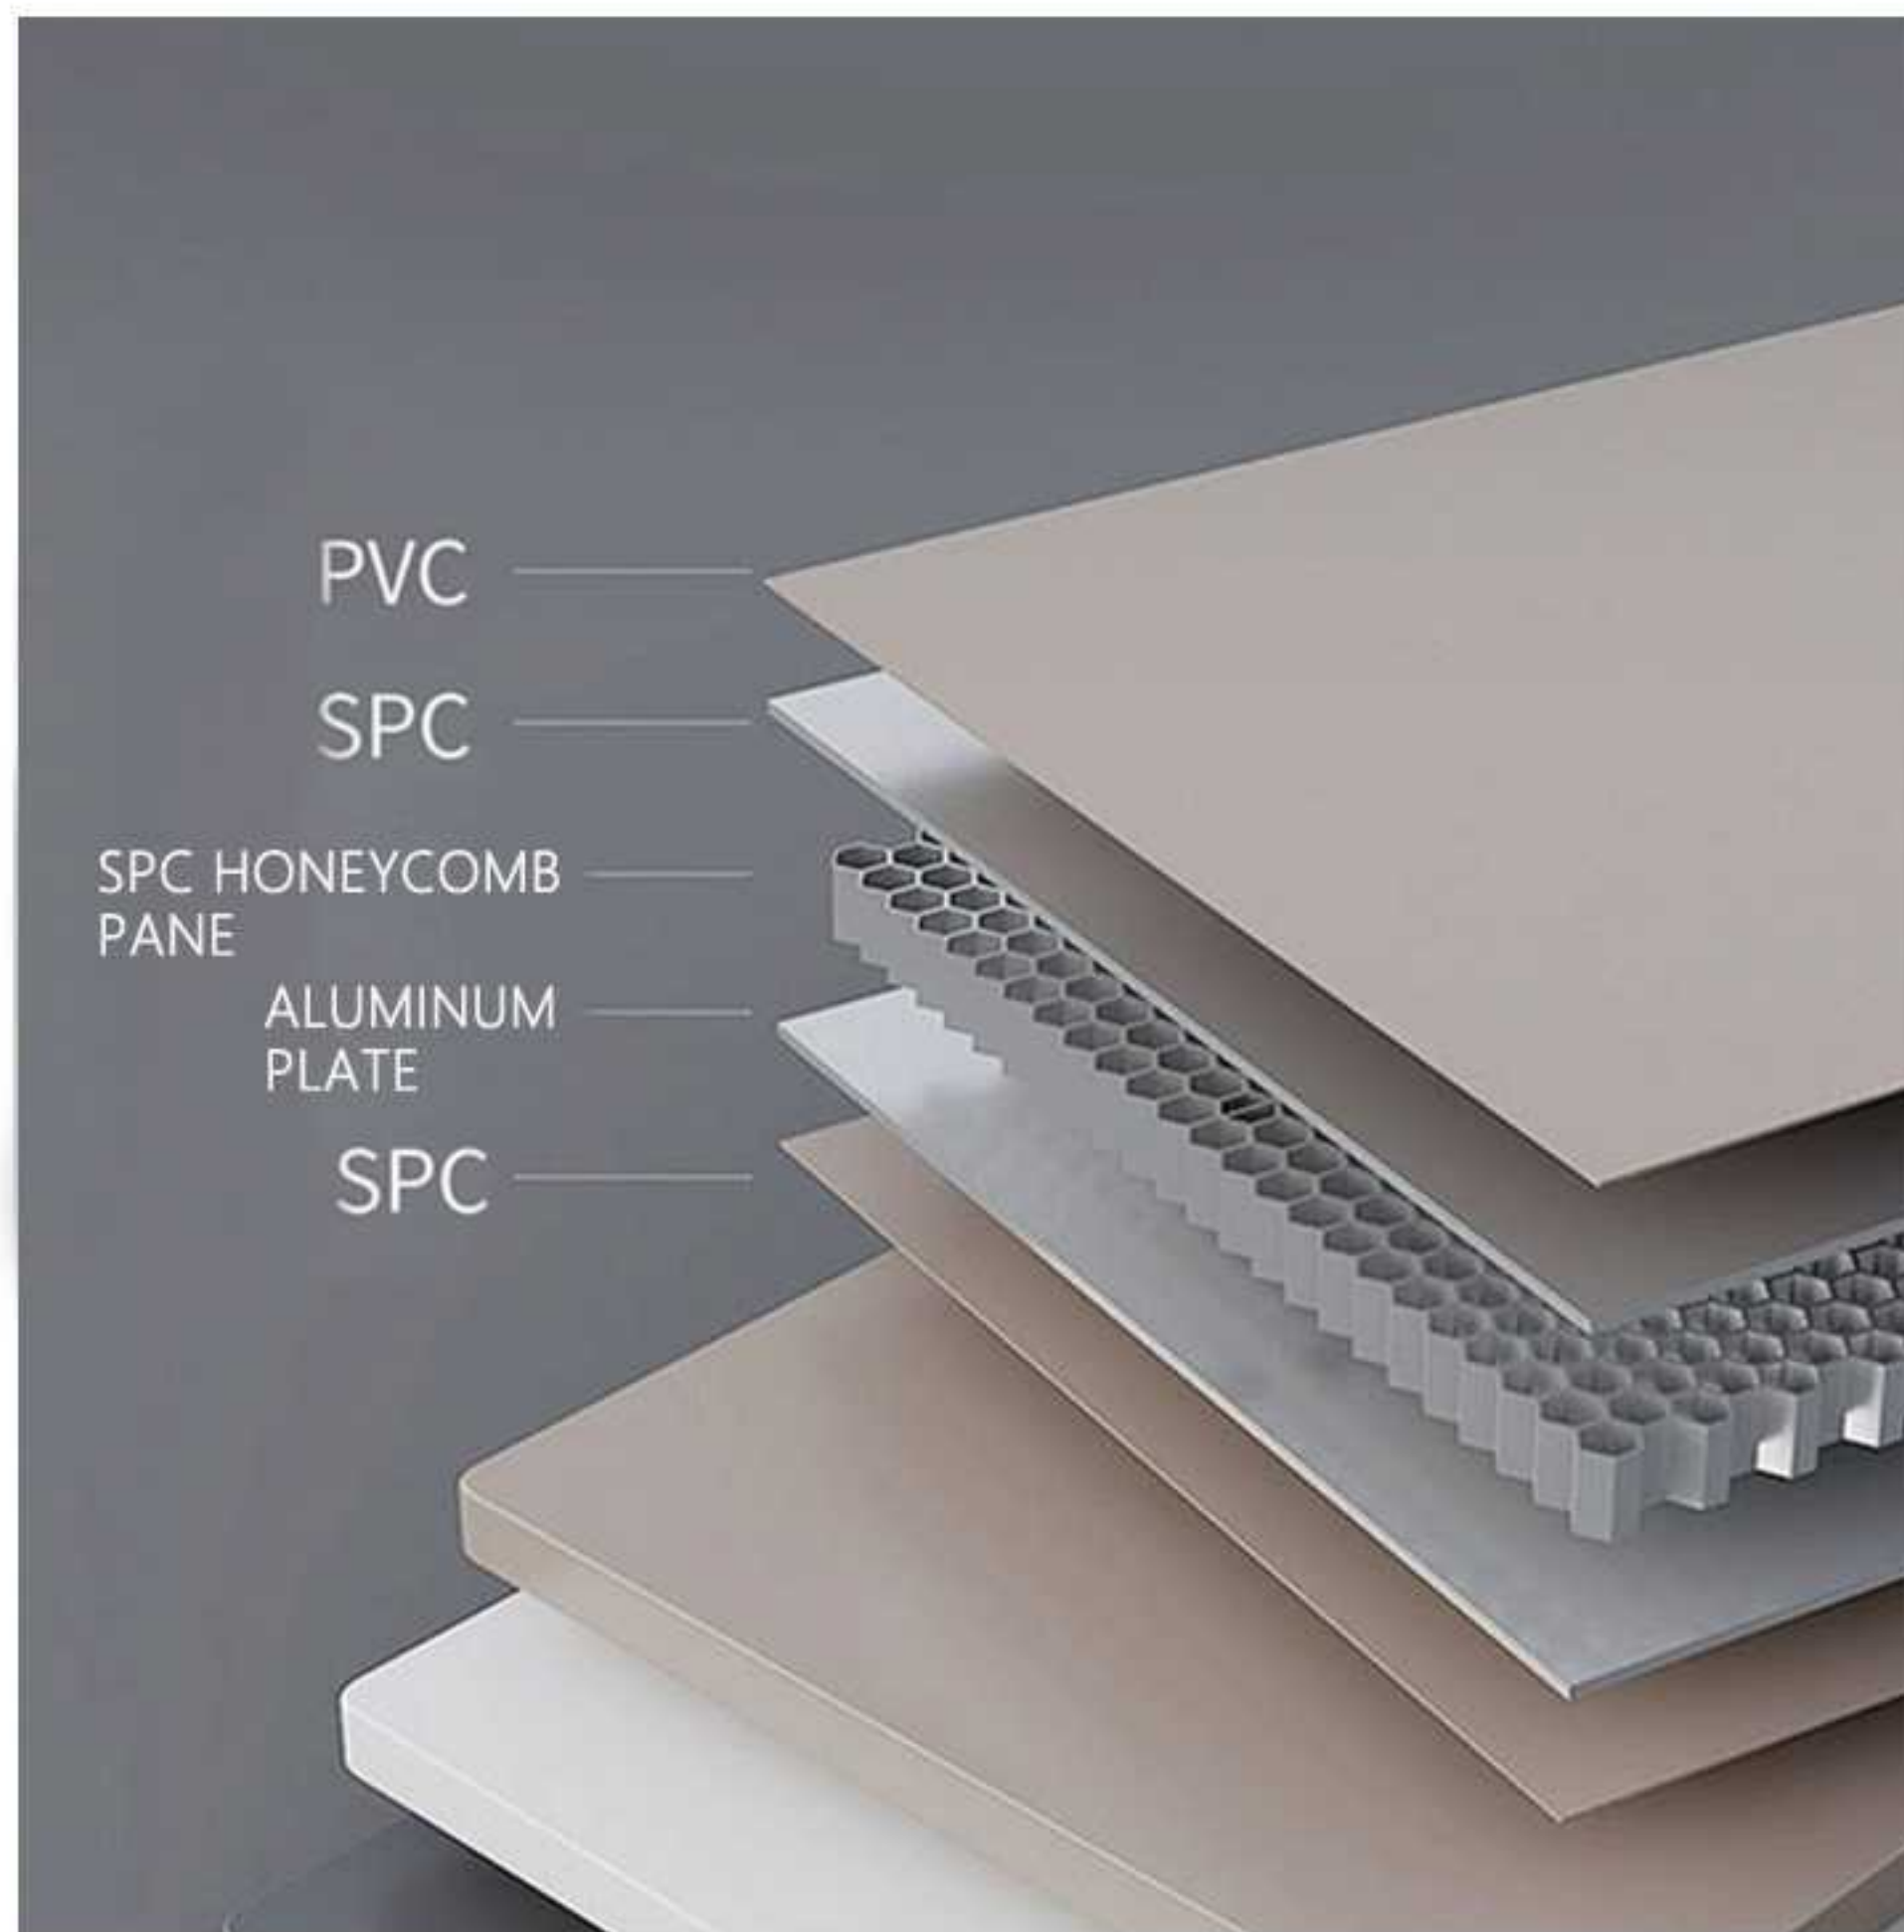

Main Cabinet:700*480*440mm

Mirror Cabinet:680*130*700mm

80Size:

Main Cabinet:800*480*440mm

Mirror Cabinet:780*130*700mm

SPC HONEYCOMB PANEL

THE BATHROOM CABINET IS MADE OF METAL, WITH WATERPROOF, MOISTURE-PROOF, FIRE-PROOF AND OTHER CHARACTERISTICS. THE SURFACE IS MADE OF SOFIA, OPIAN AND THE SAME TECHNOLOGY.

SPC HONEYCOMB PANEL

Honeycomb aluminum plate is a composite metal plate, which is a sandwich composite material composed of aluminum honeycomb core, PVC film, and SPC plate, with aluminum plate as the surface and back plate, and aluminum honeycomb core, PVC film, and SPC plate in the middle. Fire resistant, durable, corrosion-resistant, with a long service life