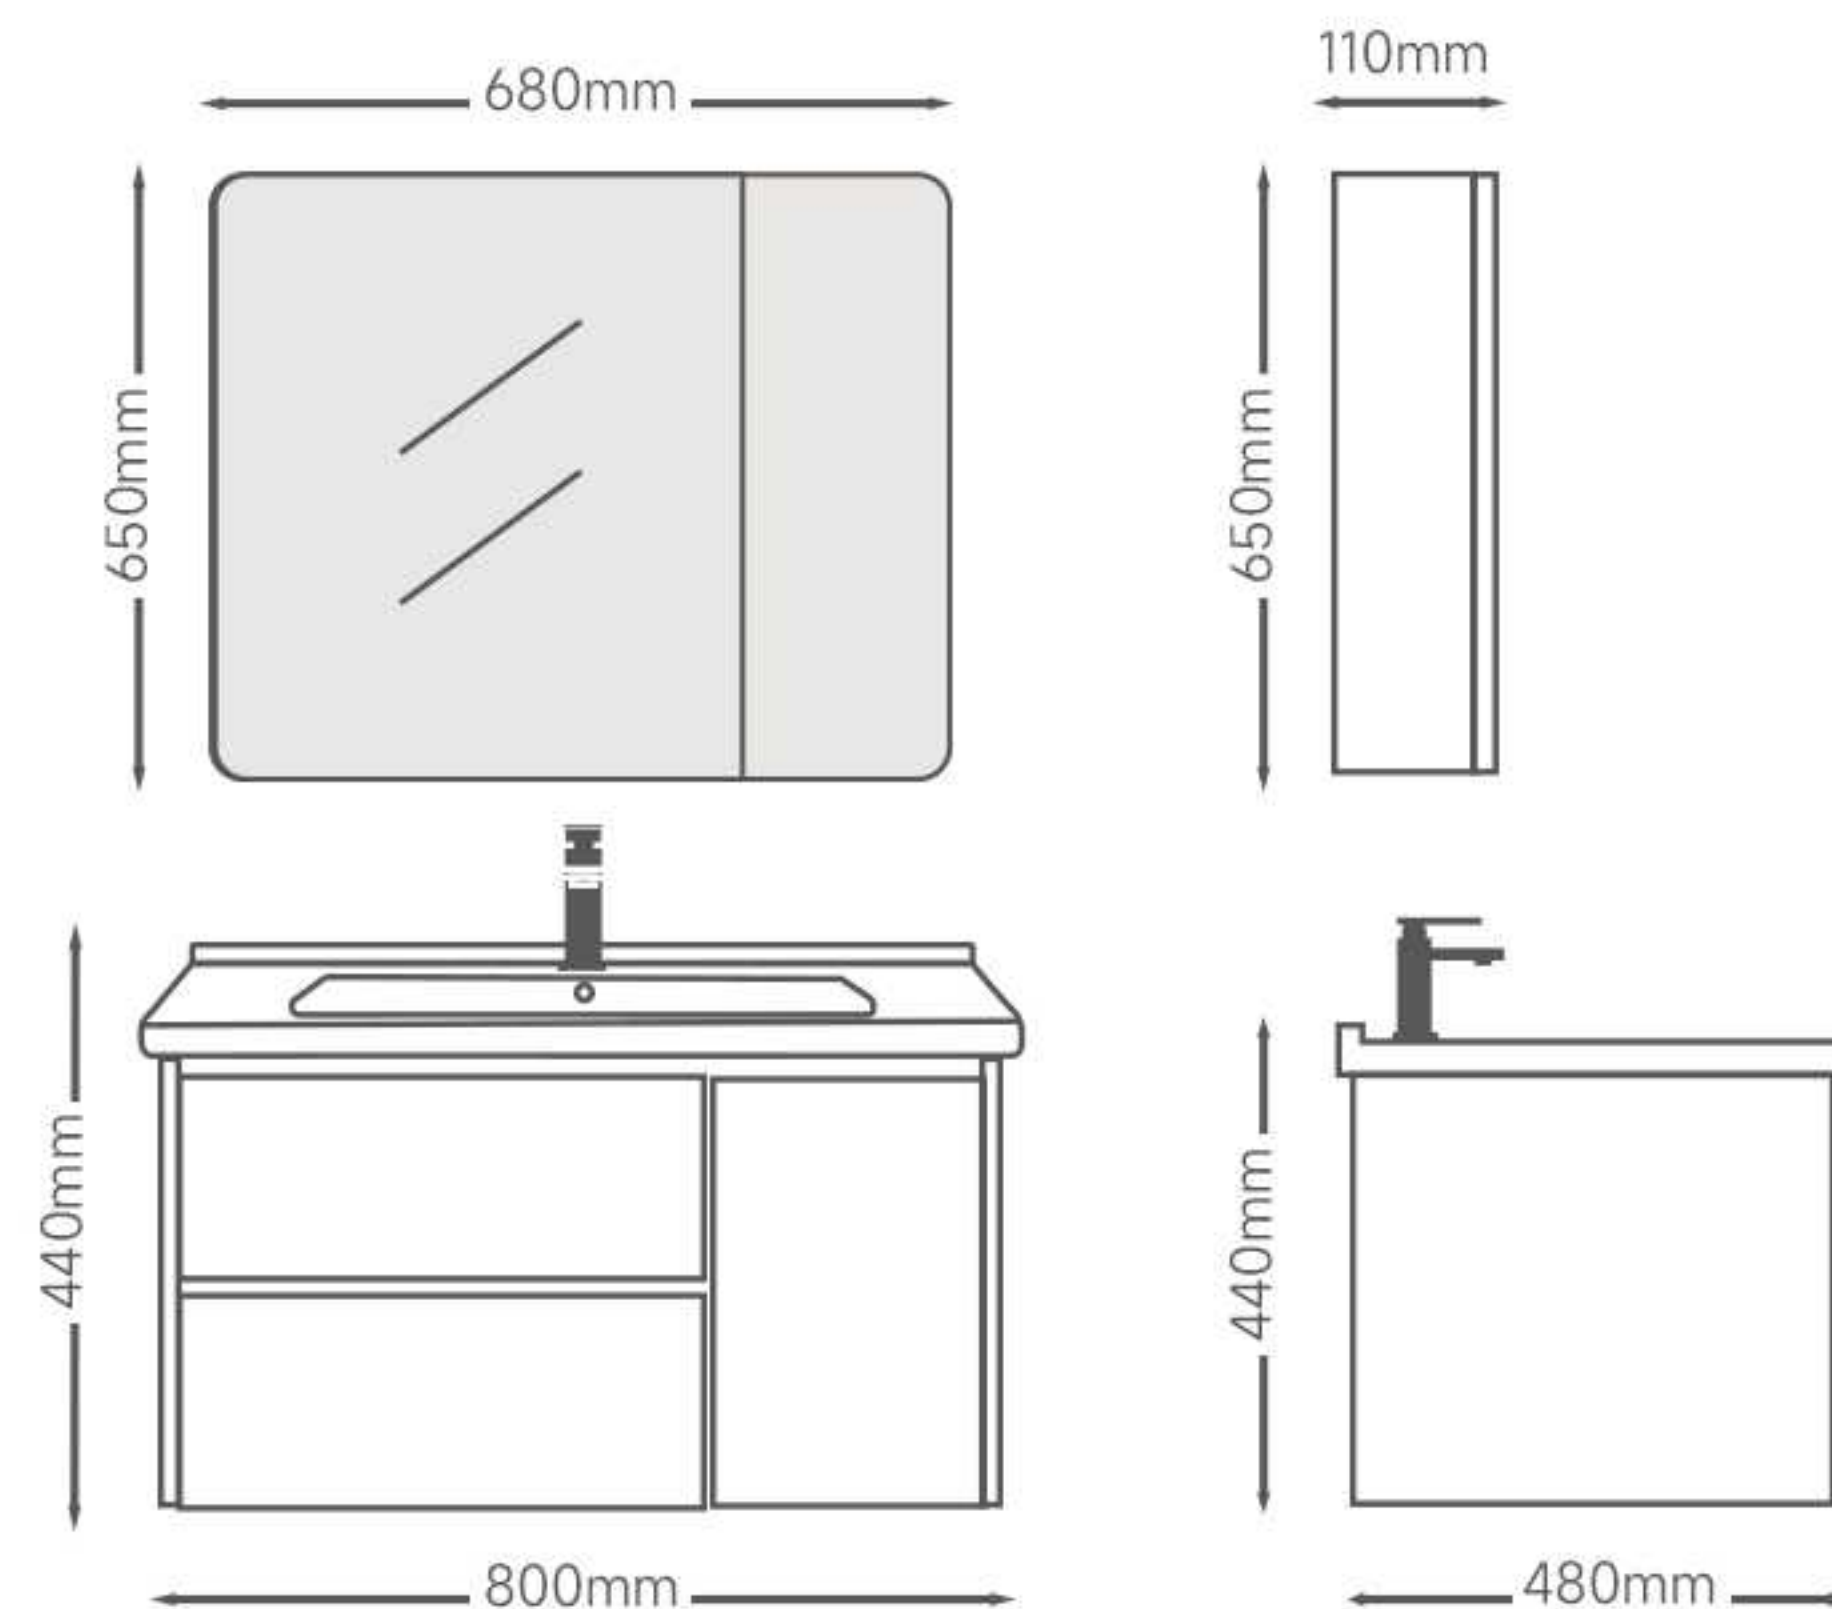

SPC HONEYCOMB PANE

60Size:

Main Cabinet:600*480*440mm
Mirror Cabinet:560*110*650mm

70Size:

Main Cabinet:700*480*440mm
Mirror Cabinet:680*110*650mm

80Size:

Main Cabinet:800*480*440mm
Mirror Cabinet:680*110*650mm

▲ Details

Details ▼

Model:2511A

SPC HONEYCOMB PANE

60Size:

Main Cabinet:600*480*440mm

Mirror Cabinet:560*110*650mm

70Size:

Main Cabinet:700*480*440mm

Mirror Cabinet:680*110*650mm

80Size:

Main Cabinet:800*480*440mm

Mirror Cabinet:680*110*650mm

▲ Details

Details ▼

Model:2511B