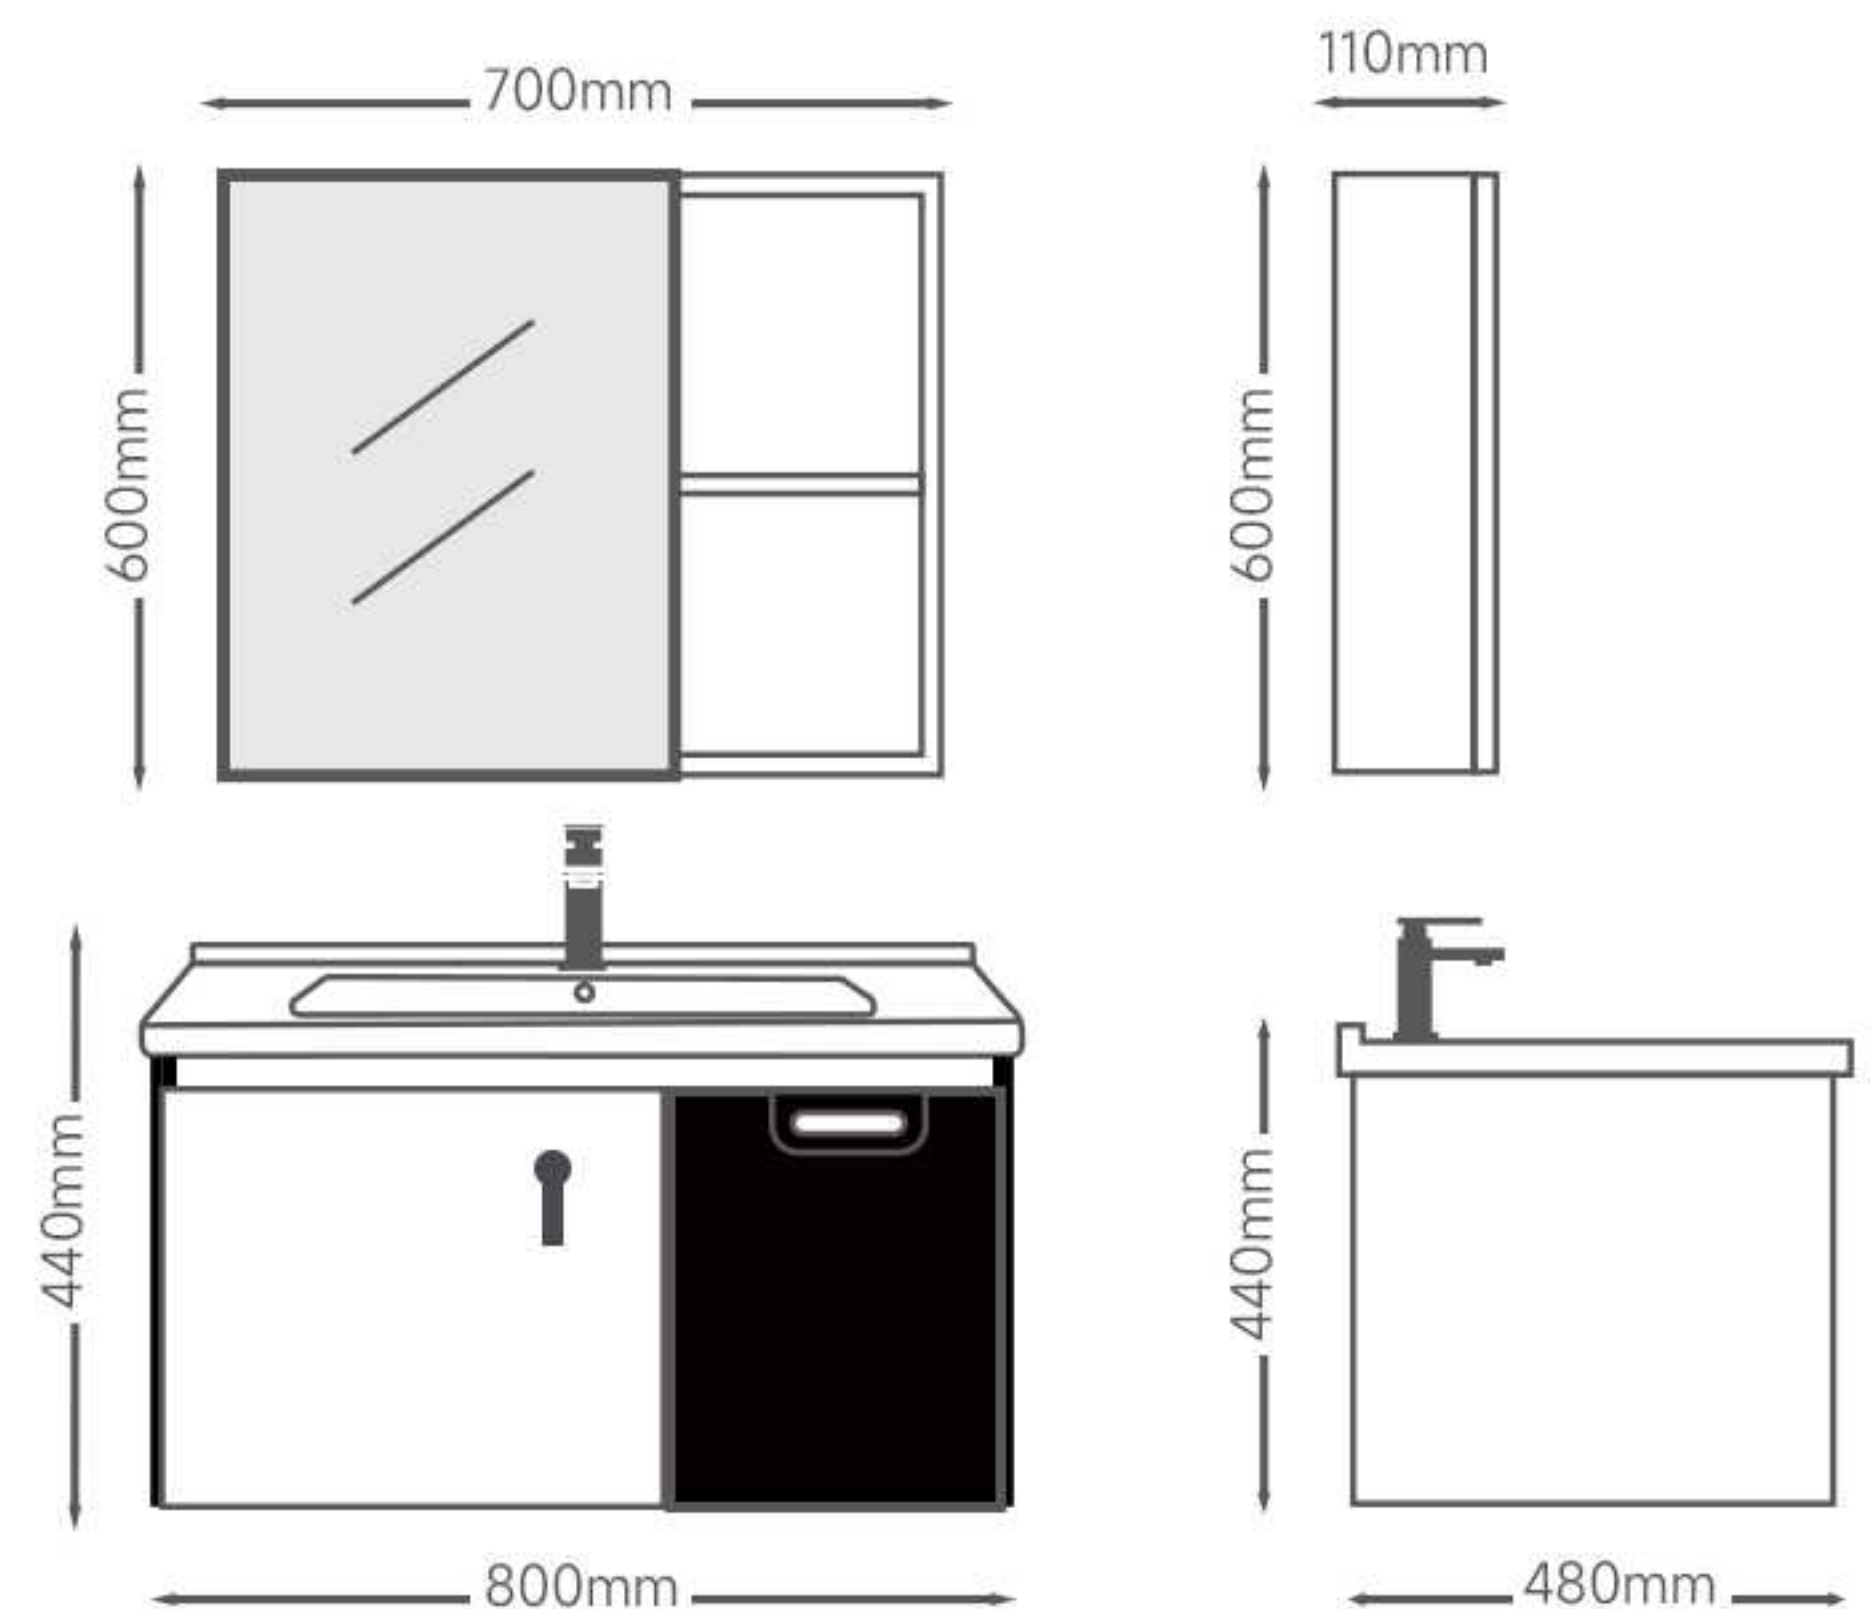

Mirror Cabinet:560*110*650mm

70Size:

Main Cabinet:700*480*440mm

Mirror Cabinet:680*110*650mm

80Size:

Main Cabinet:800*480*440mm

Mirror Cabinet:680*110*650mm

▲ Details

Details ▼

Model:2502

PVC PANEL

60Size:

Main Cabinet:600*480*440mm

Mirror Cabinet:550*110*600mm

70Size:

Main Cabinet:700*480*440mm

Mirror Cabinet:700*110*600mm

80Size:

Main Cabinet:800*480*440mm

Mirror Cabinet:700*110*600mm

▲ Details

Details ▼

Model:2503

PVC PANEL

60Size:

Main Cabinet:600*480*440mm

Mirror Cabinet:550*110*600mm

70Size:

Main Cabinet:700*480*440mm

Mirror Cabinet:700*110*600mm

80Size:

Main Cabinet:800*480*440mm