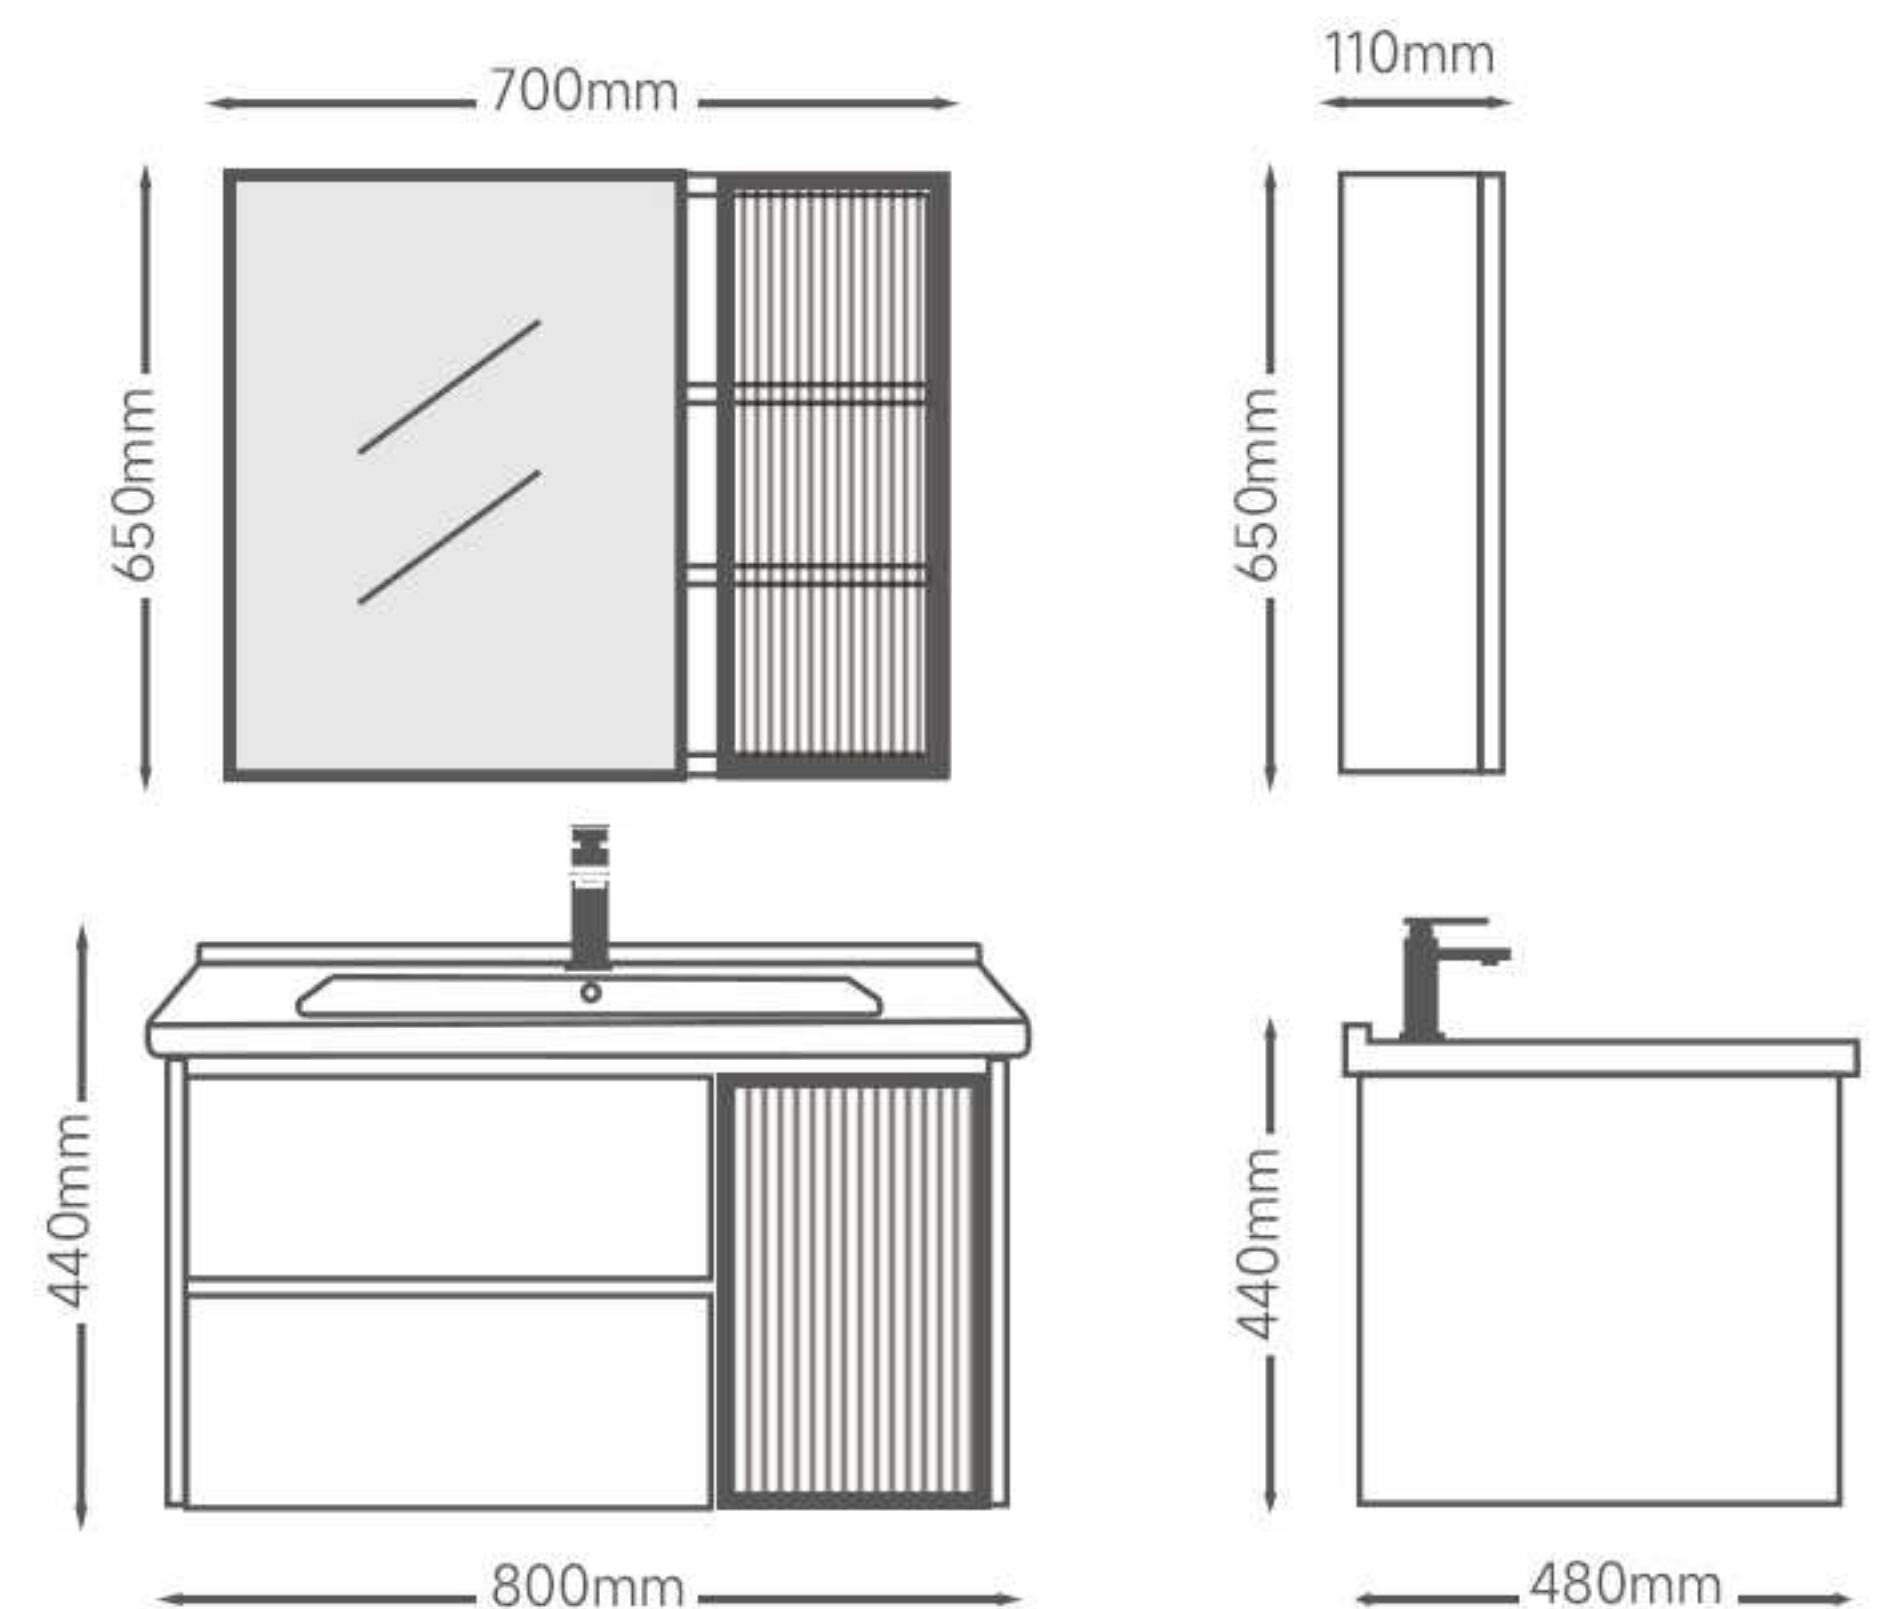

Main Cabinet:700*480*440mm

Mirror Cabinet:700*110*650mm

80Size:

Main Cabinet:800*480*440mm

Mirror Cabinet:700*110*650mm

▲ Details

Details ▼

Model:2512C

SPC HONEYCOMB PANE

60Size:

Main Cabinet:600*480*440mm
Mirror Cabinet:550*110*650mm

70Size:

Main Cabinet:700*480*440mm
Mirror Cabinet:700*110*650mm

80Size:

Main Cabinet:800*480*440mm
Mirror Cabinet:700*110*650mm

▲ Details

Details ▼

Model:2513A

SPC HONEYCOMB PANE

60Size:

Main Cabinet:600*480*440mm

Mirror Cabinet:560*110*650mm

70Size:

Main Cabinet:700*480*440mm

Mirror Cabinet:680*110*650mm

80Size:

Main Cabinet:800*480*440mm

Mirror Cabinet:680*110*650mm

▲ Details

Details ▼

Model:2513B