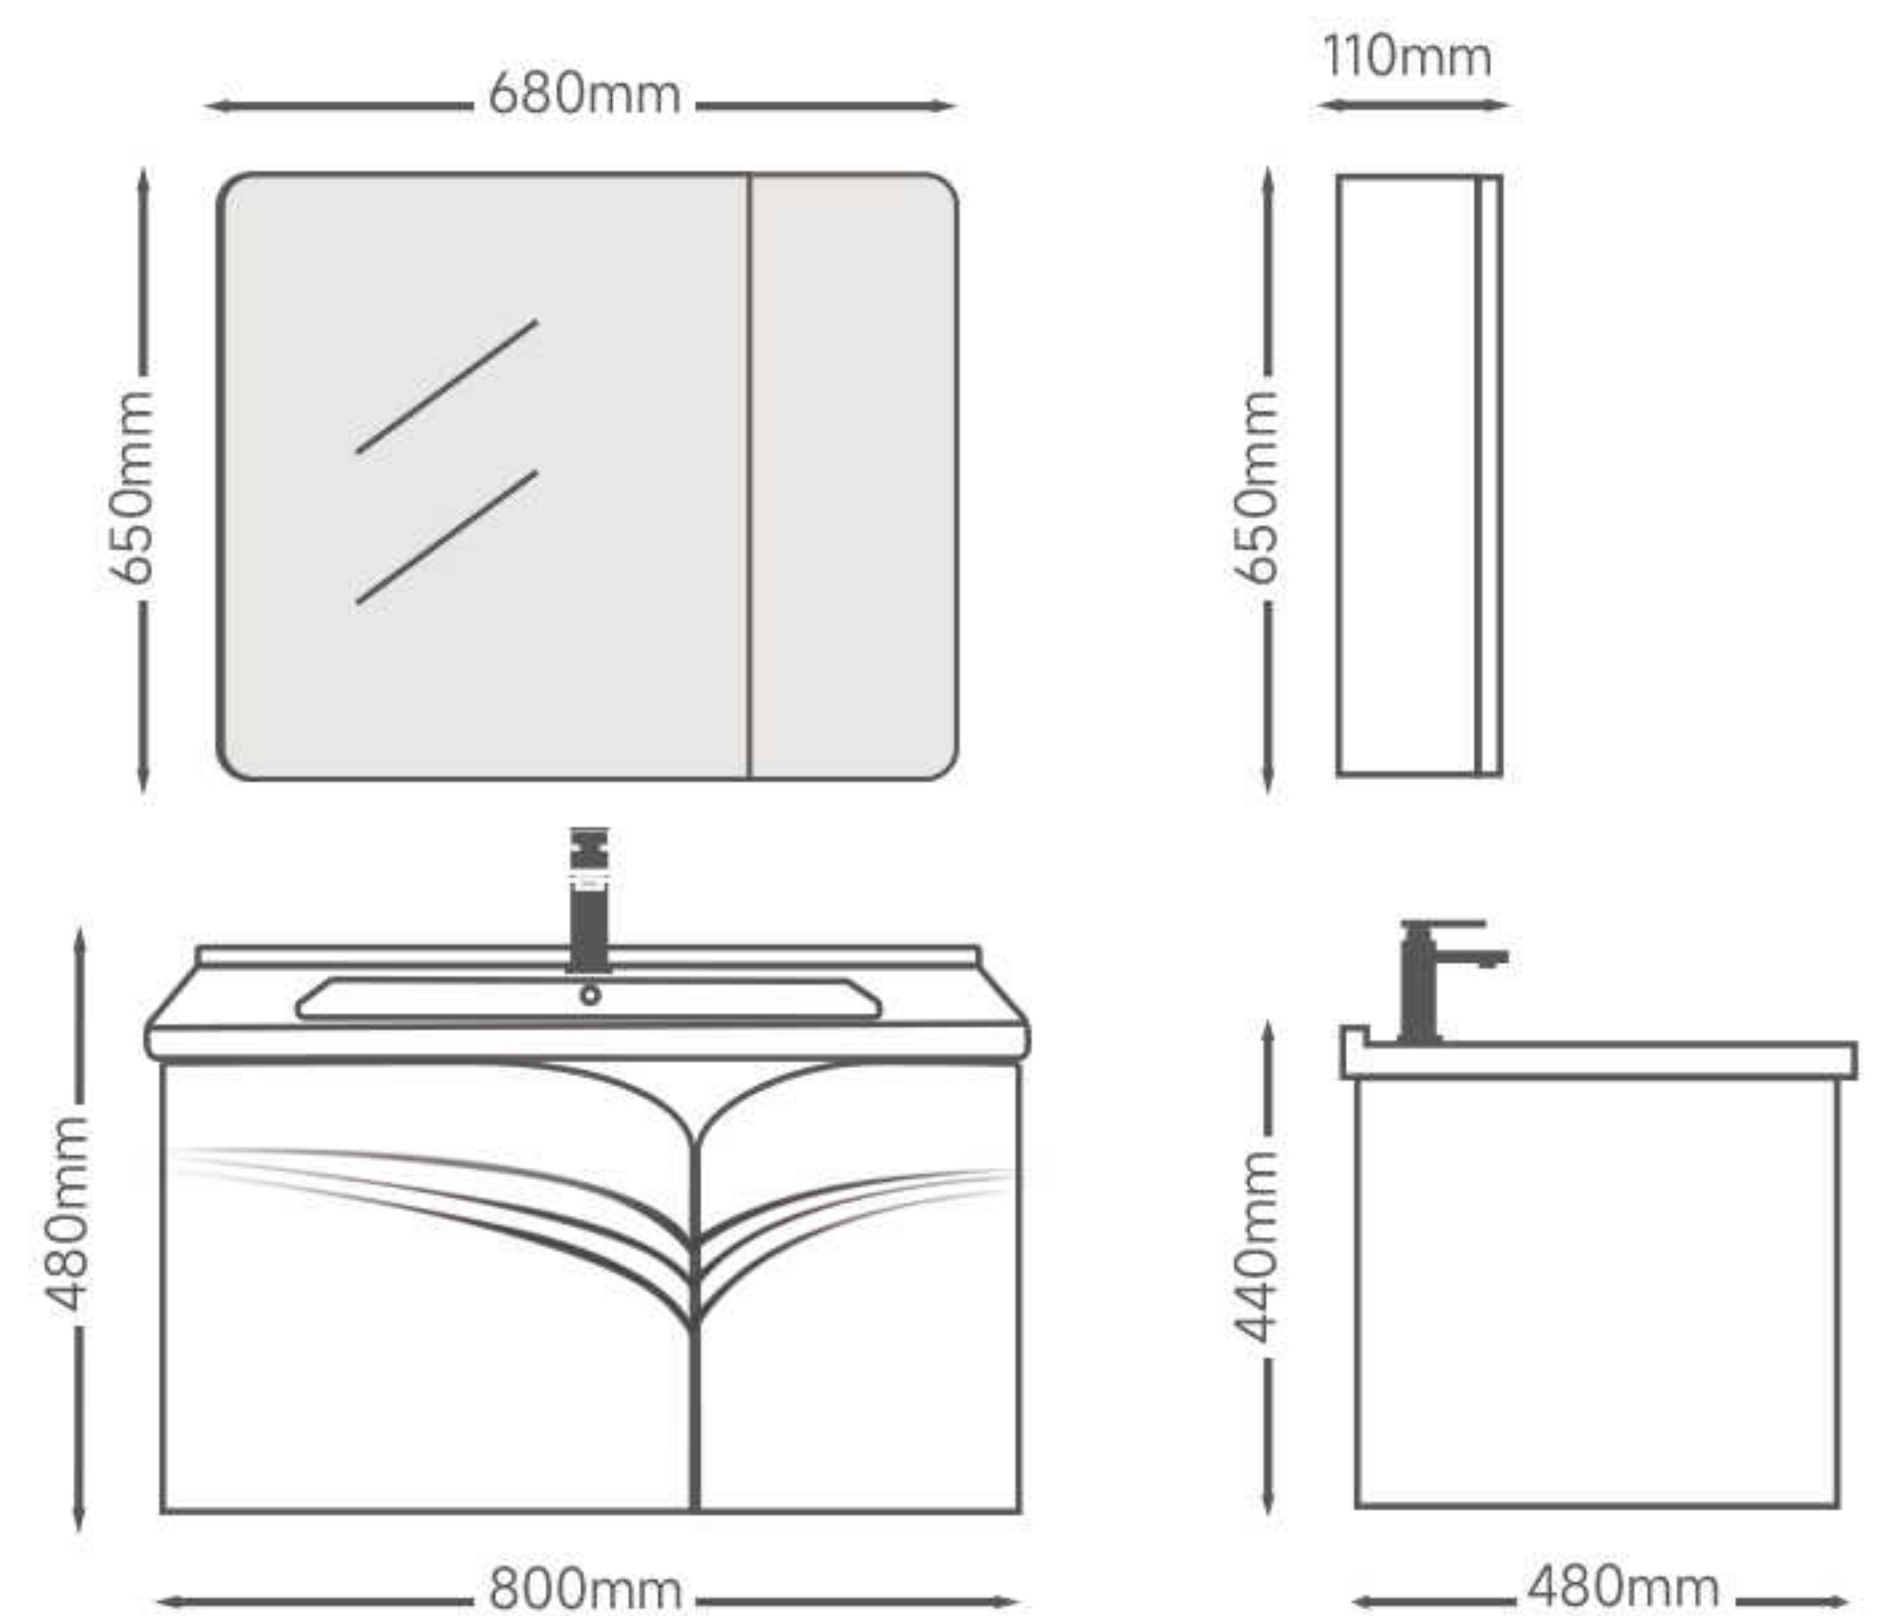

Main Cabinet:800*480*440mm

Mirror Cabinet:680*110*650mm

▲ Details

Details ▼

Model:1022

PVC PANEL

60Size:

Main Cabinet:600*480*440mm

Mirror Cabinet:560*110*650mm

70Size:

Main Cabinet:700*480*440mm

Mirror Cabinet:680*110*650mm

80Size:

Main Cabinet:800*480*440mm

Mirror Cabinet:680*110*650mm

▲ Details

Details ▼

Model:2502

PVC PANEL

60Size:

Main Cabinet:600*480*440mm

Mirror Cabinet:550*110*600mm

70Size:

Main Cabinet:700*480*440mm

Mirror Cabinet:700*110*600mm

80Size:

Main Cabinet:800*480*440mm

Mirror Cabinet:700*110*600mm

▲ Details

Details ▼

Model:2503

PVC PANEL