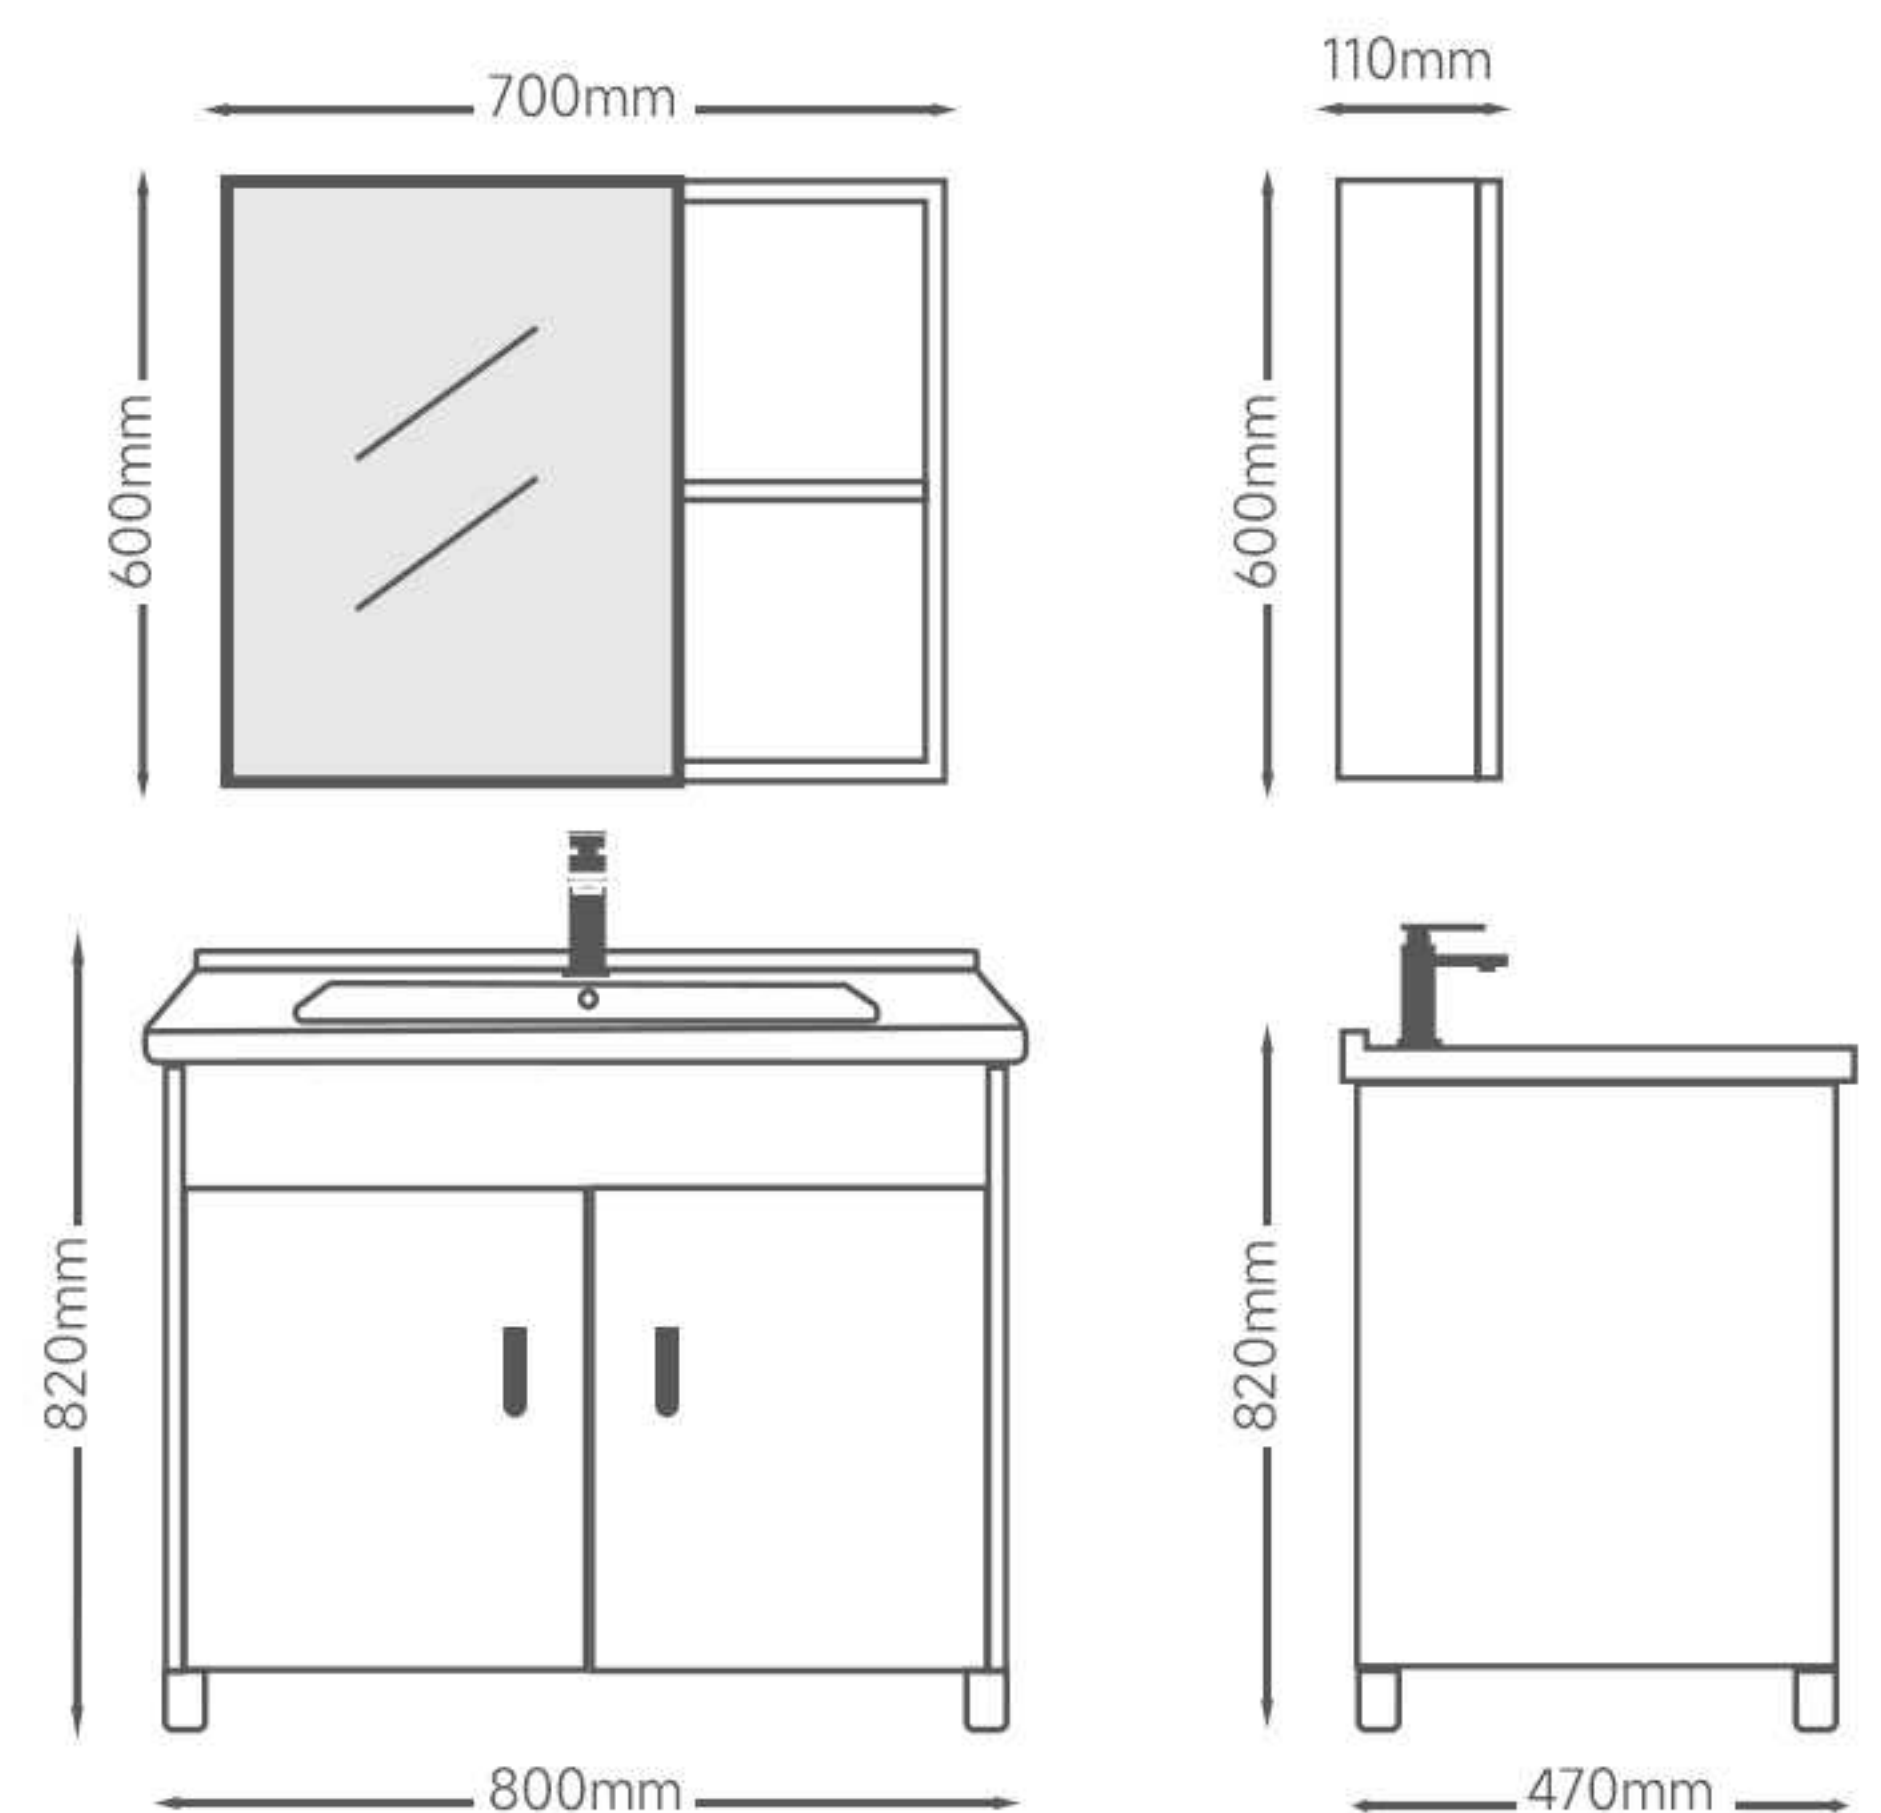

Main Cabinet:800*480*440mm

Mirror Cabinet:680*110*650mm

▲ Details

Details ▼

Model:2520A

SPC HONEYCOMB PANE

60Size:

Main Cabinet:600*470*820mm

Mirror Cabinet:550*110*600mm

70Size:

Main Cabinet:700*470*820mm

Mirror Cabinet:700*110*600mm

80Size:

Main Cabinet:800*470*820mm

Mirror Cabinet:700*110*600mm

▲ Details

Details ▼

Model:2520B

SPC HONEYCOMB PANE

60Size:

Main Cabinet:600*470*820mm

Mirror Cabinet:550*110*600mm

70Size:

Main Cabinet:700*470*820mm

Mirror Cabinet:700*110*600mm

80Size:

Main Cabinet:800*470*820mm

Mirror Cabinet:700*110*600mm

▲ Details

Details ▼

Model:2521A

SPC HONEYCOMB PANE