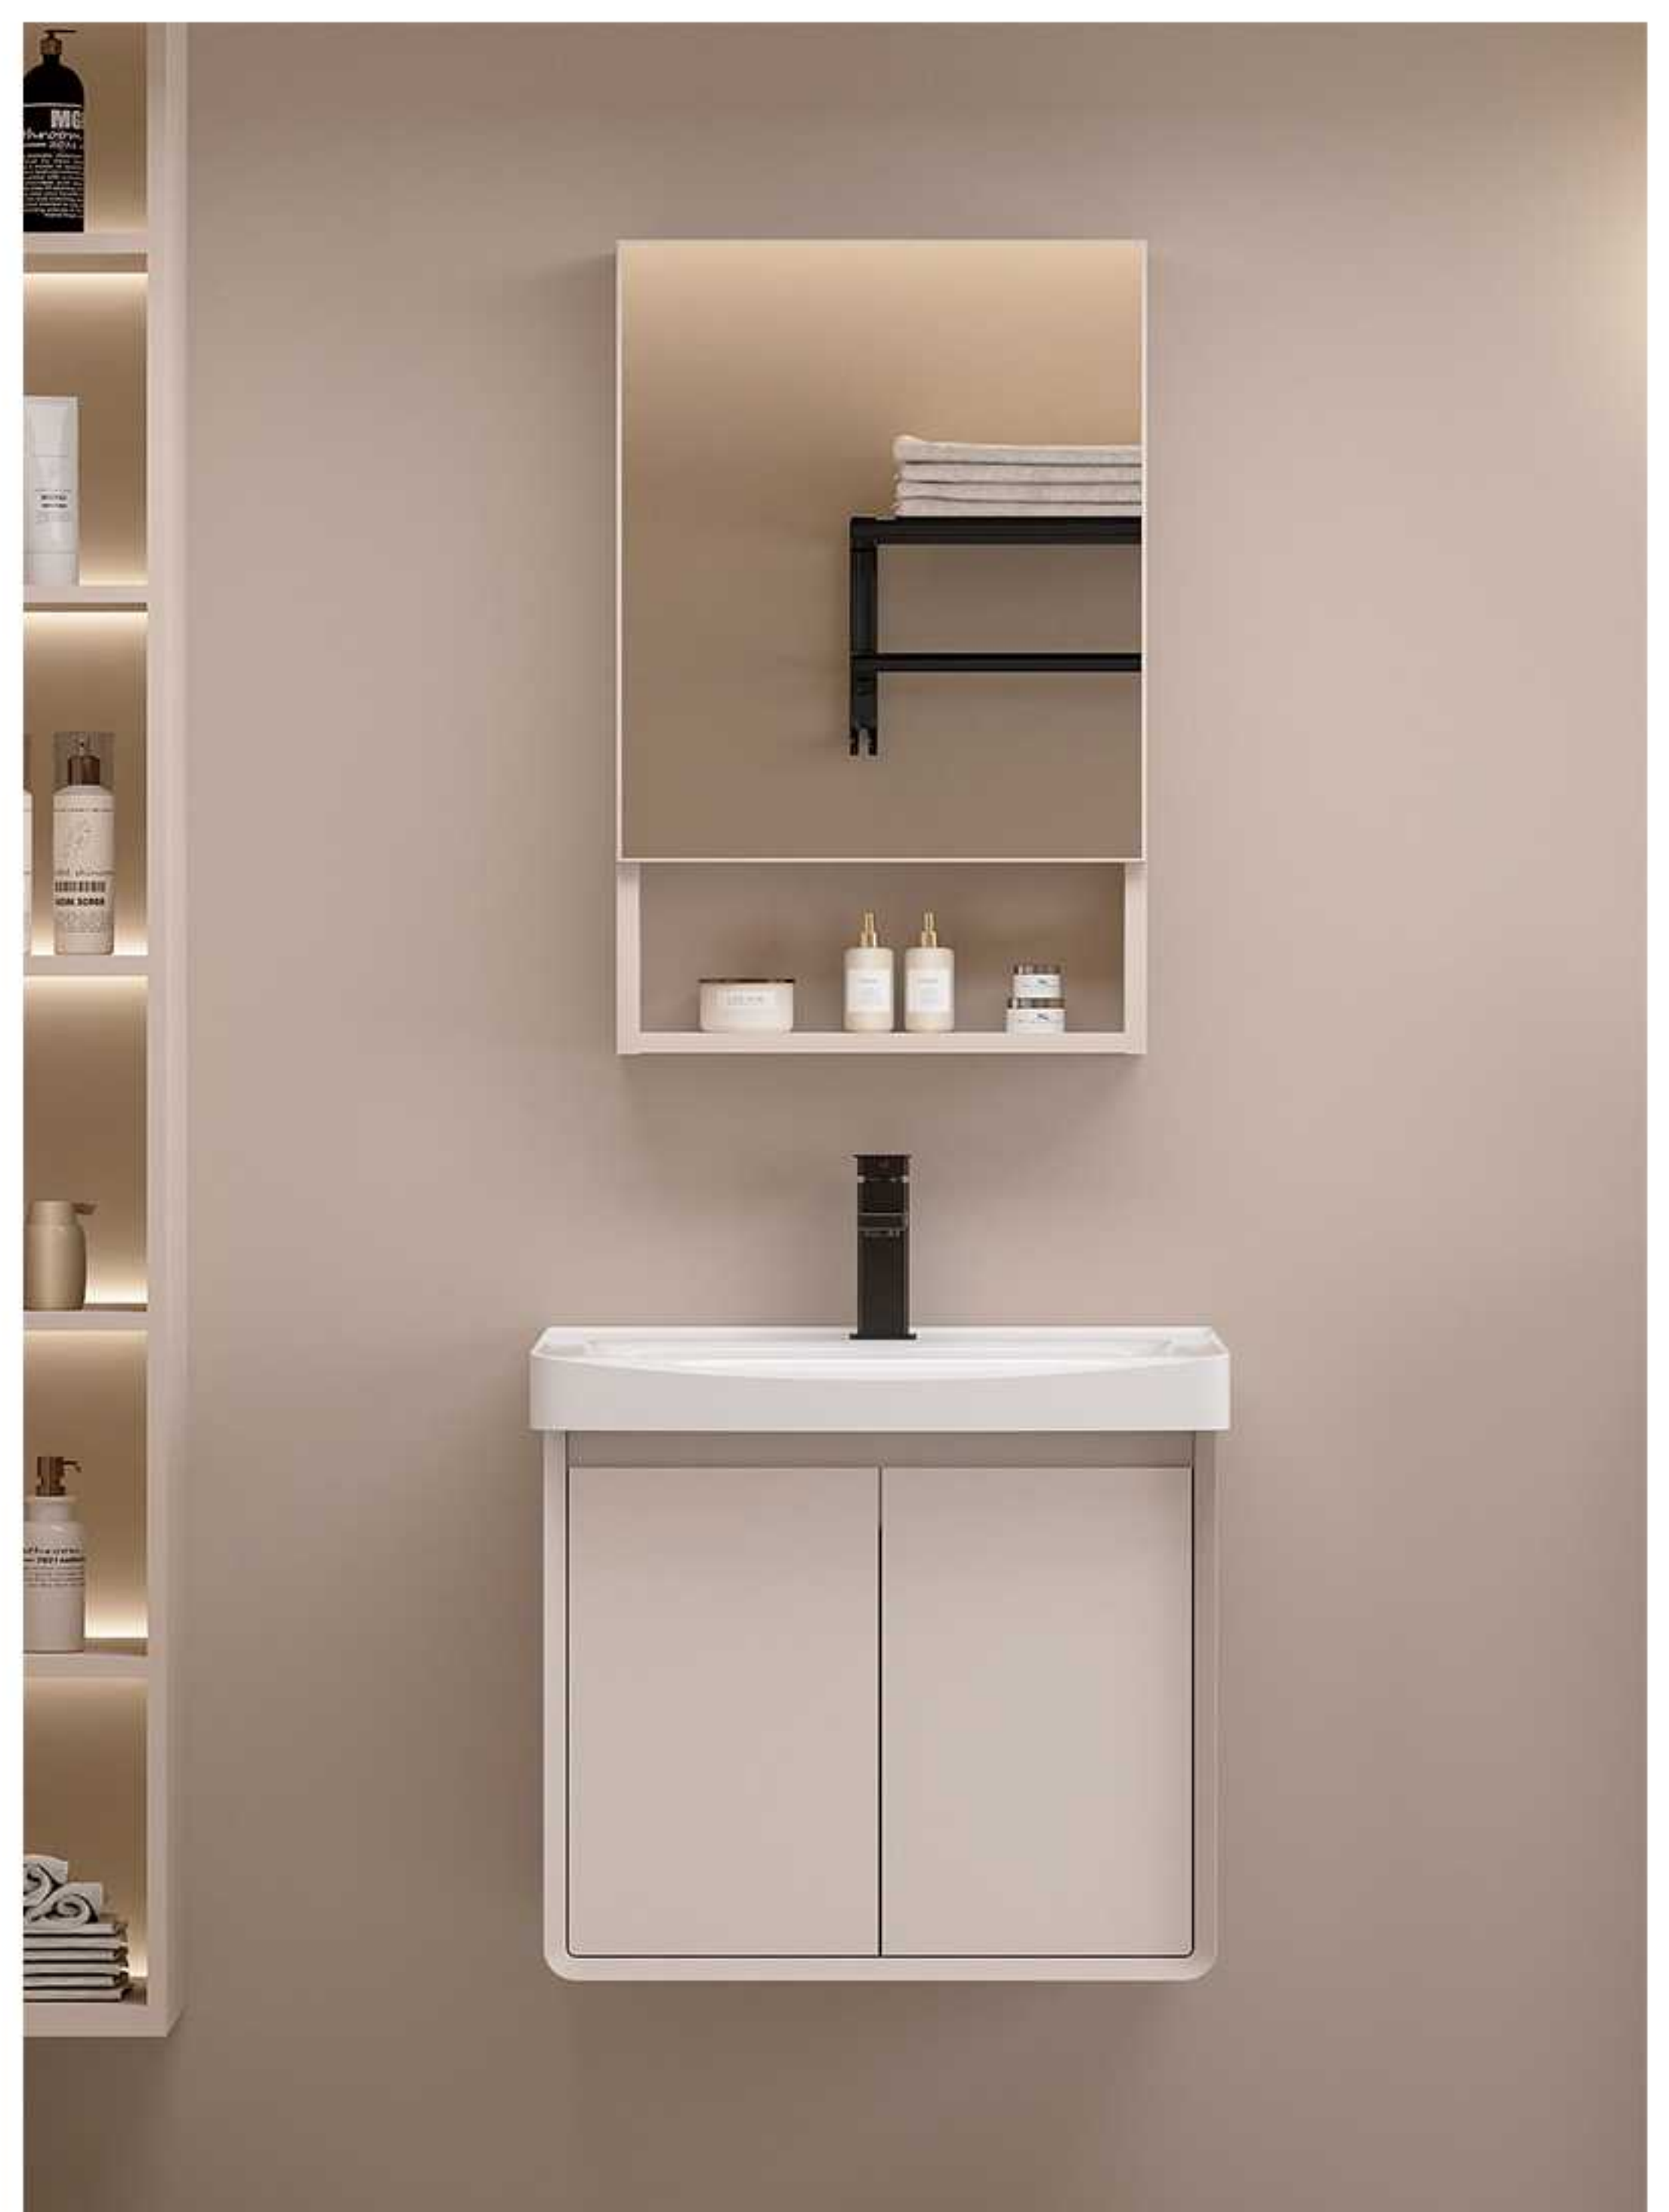

Mirror Cabinet:400*110*600mm

Model:2207B-40

40Size:

Main Cabinet:430*360*440mm

Mirror Cabinet:400*110*600mm

Model:2207B-50

50Size:

Main Cabinet:510*360*440mm

Mirror Cabinet:400*110*600mm

Model:2201B-40

40Size:
 Main Cabinet:430*360*440mm
 Mirror Cabinet:400*110*600mm

Model:2201B-50

50Size:
 Main Cabinet:510*360*440mm
 Mirror Cabinet:400*110*600mm

Model:2513A-40

40Size:
 Main Cabinet:430*360*440mm
 Mirror Cabinet:400*110*600mm

Model:2513A-50

50Size:
 Main Cabinet:510*360*440mm
 Mirror Cabinet:400*110*600mm

SPC HONEYCOMB PANEL / PVC PANEL

Small bathroom cabinets have a small volume and shallow depth (usually 40-50cm), suitable for narrow bathrooms to avoid a crowded feeling.

The hanging frees up floor space, making cleaning convenient and visually more transparent.

Model:2513B-40/50

40Size:

Main Cabinet:430*360*440mm

Mirror Cabinet:400*110*600mm

50Size:

Main Cabinet:510*360*440mm