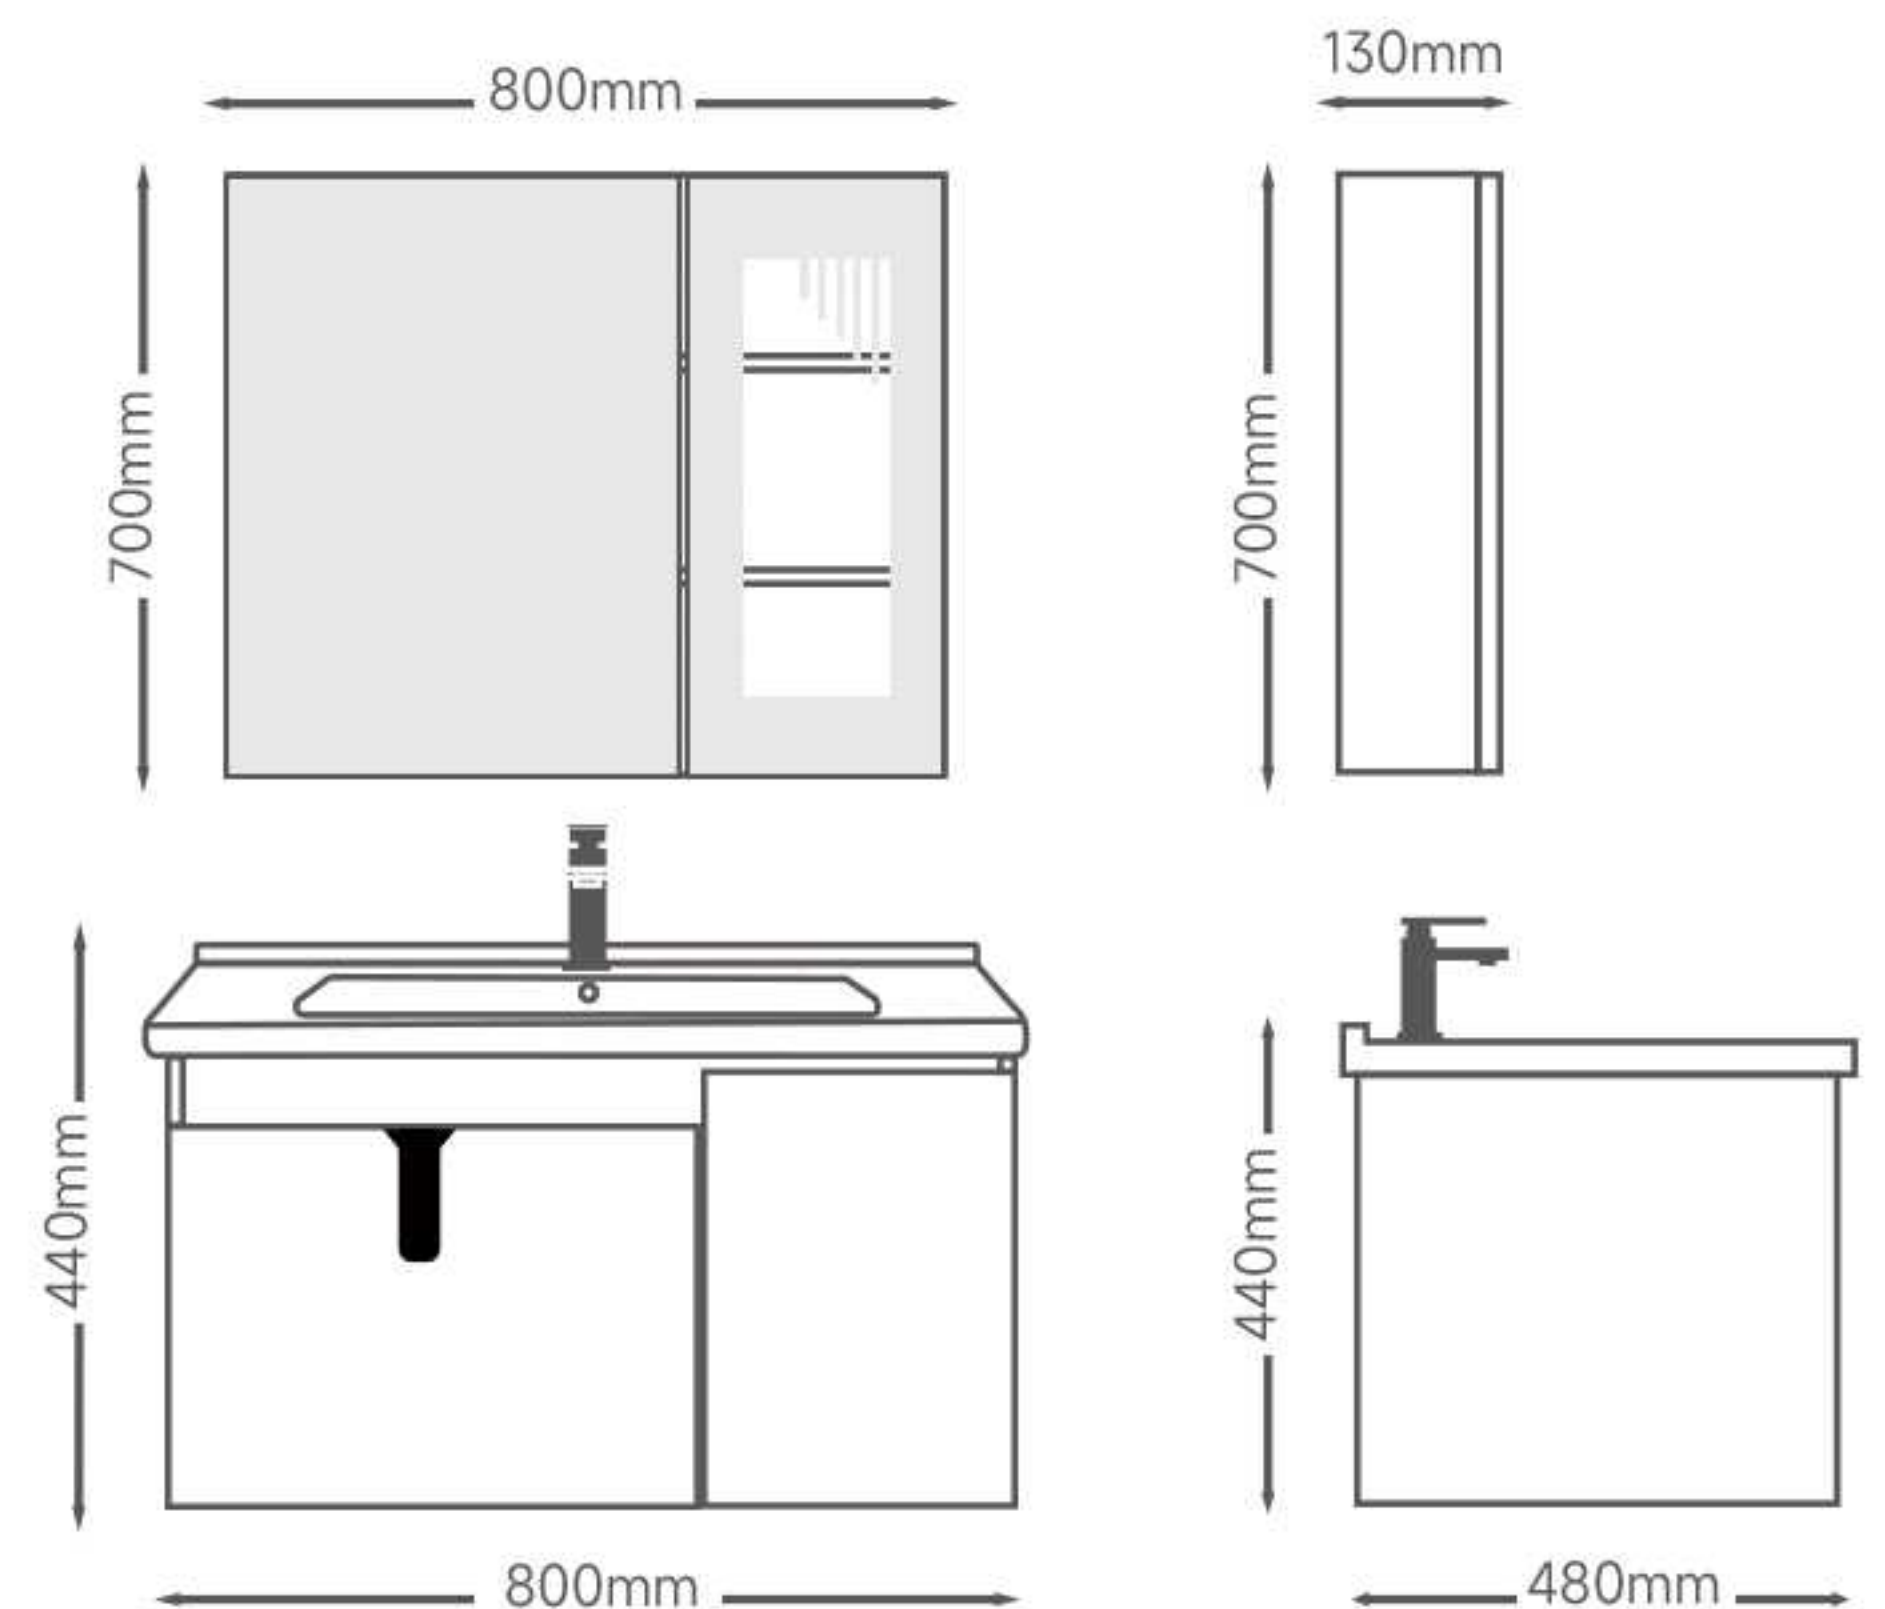

Mirror Cabinet:700*130*700mm

80Size:

Main Cabinet:800*480*440mm

Mirror Cabinet:800*130*700mm

▲ Details

Details ▼

Model:2604

STAINLESS STEEL

60Size:

Main Cabinet:600*480*440mm
 Mirror Cabinet:600*130*700mm

70Size:

Main Cabinet:700*480*440mm
 Mirror Cabinet:700*130*700mm

80Size:

Main Cabinet:800*480*440mm
 Mirror Cabinet:800*130*700mm

▲ Details

Details ▼

Model:2605

STAINLESS STEEL

60Size:

Main Cabinet:600*480*440mm

Mirror Cabinet:600*130*700mm

70Size:

Main Cabinet:700*480*440mm

Mirror Cabinet:700*130*700mm

80Size:

Main Cabinet:800*480*440mm

Mirror Cabinet:800*130*700mm

▲ Details

Details ▼

Model:2606

STAINLESS STEEL

60Size: