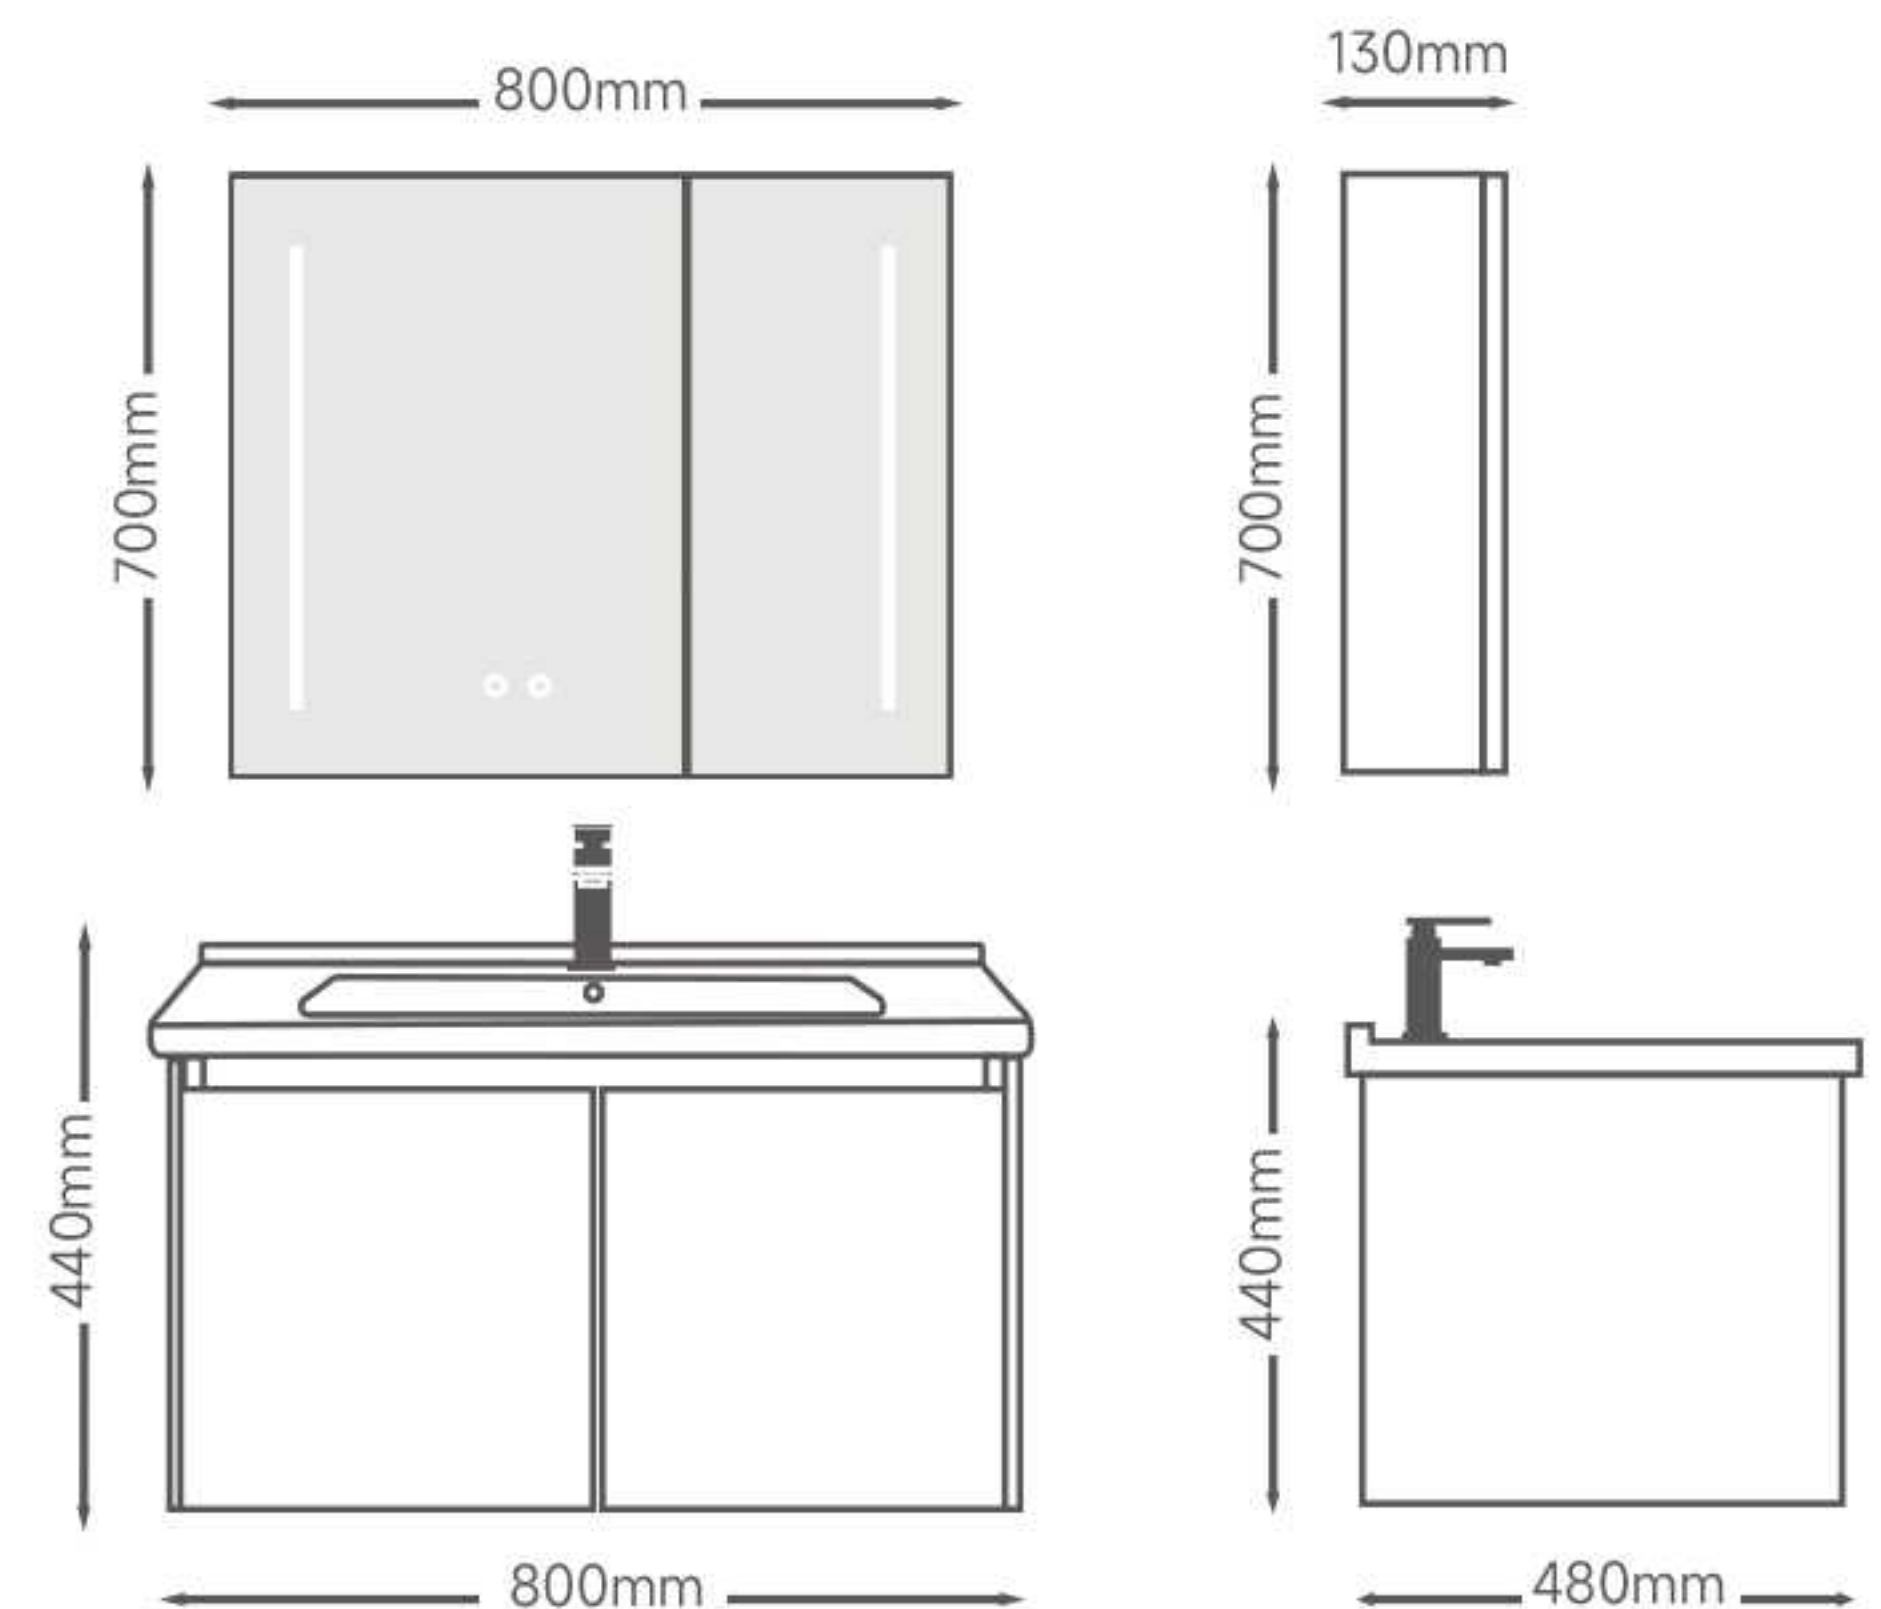

80Size:

Main Cabinet:800*480*440mm

Mirror Cabinet:800*130*700mm

▲ Details

Details ▼

Model:2606

STAINLESS STEEL

60Size:

Main Cabinet:600*480*440mm

Mirror Cabinet:600*130*700mm

70Size:

Main Cabinet:700*480*440mm

Mirror Cabinet:700*130*700mm

80Size:

Main Cabinet:800*480*440mm

Mirror Cabinet:800*130*700mm

▲ Details

Details ▼

Model:2607

STAINLESS STEEL

60Size:

Main Cabinet:600*480*440mm

Mirror Cabinet:600*130*700mm

70Size:

Main Cabinet:700*480*440mm

Mirror Cabinet:700*130*700mm

80Size:

Main Cabinet:800*480*440mm

Mirror Cabinet:800*130*700mm

▲ Details

Details ▼

Model:2608