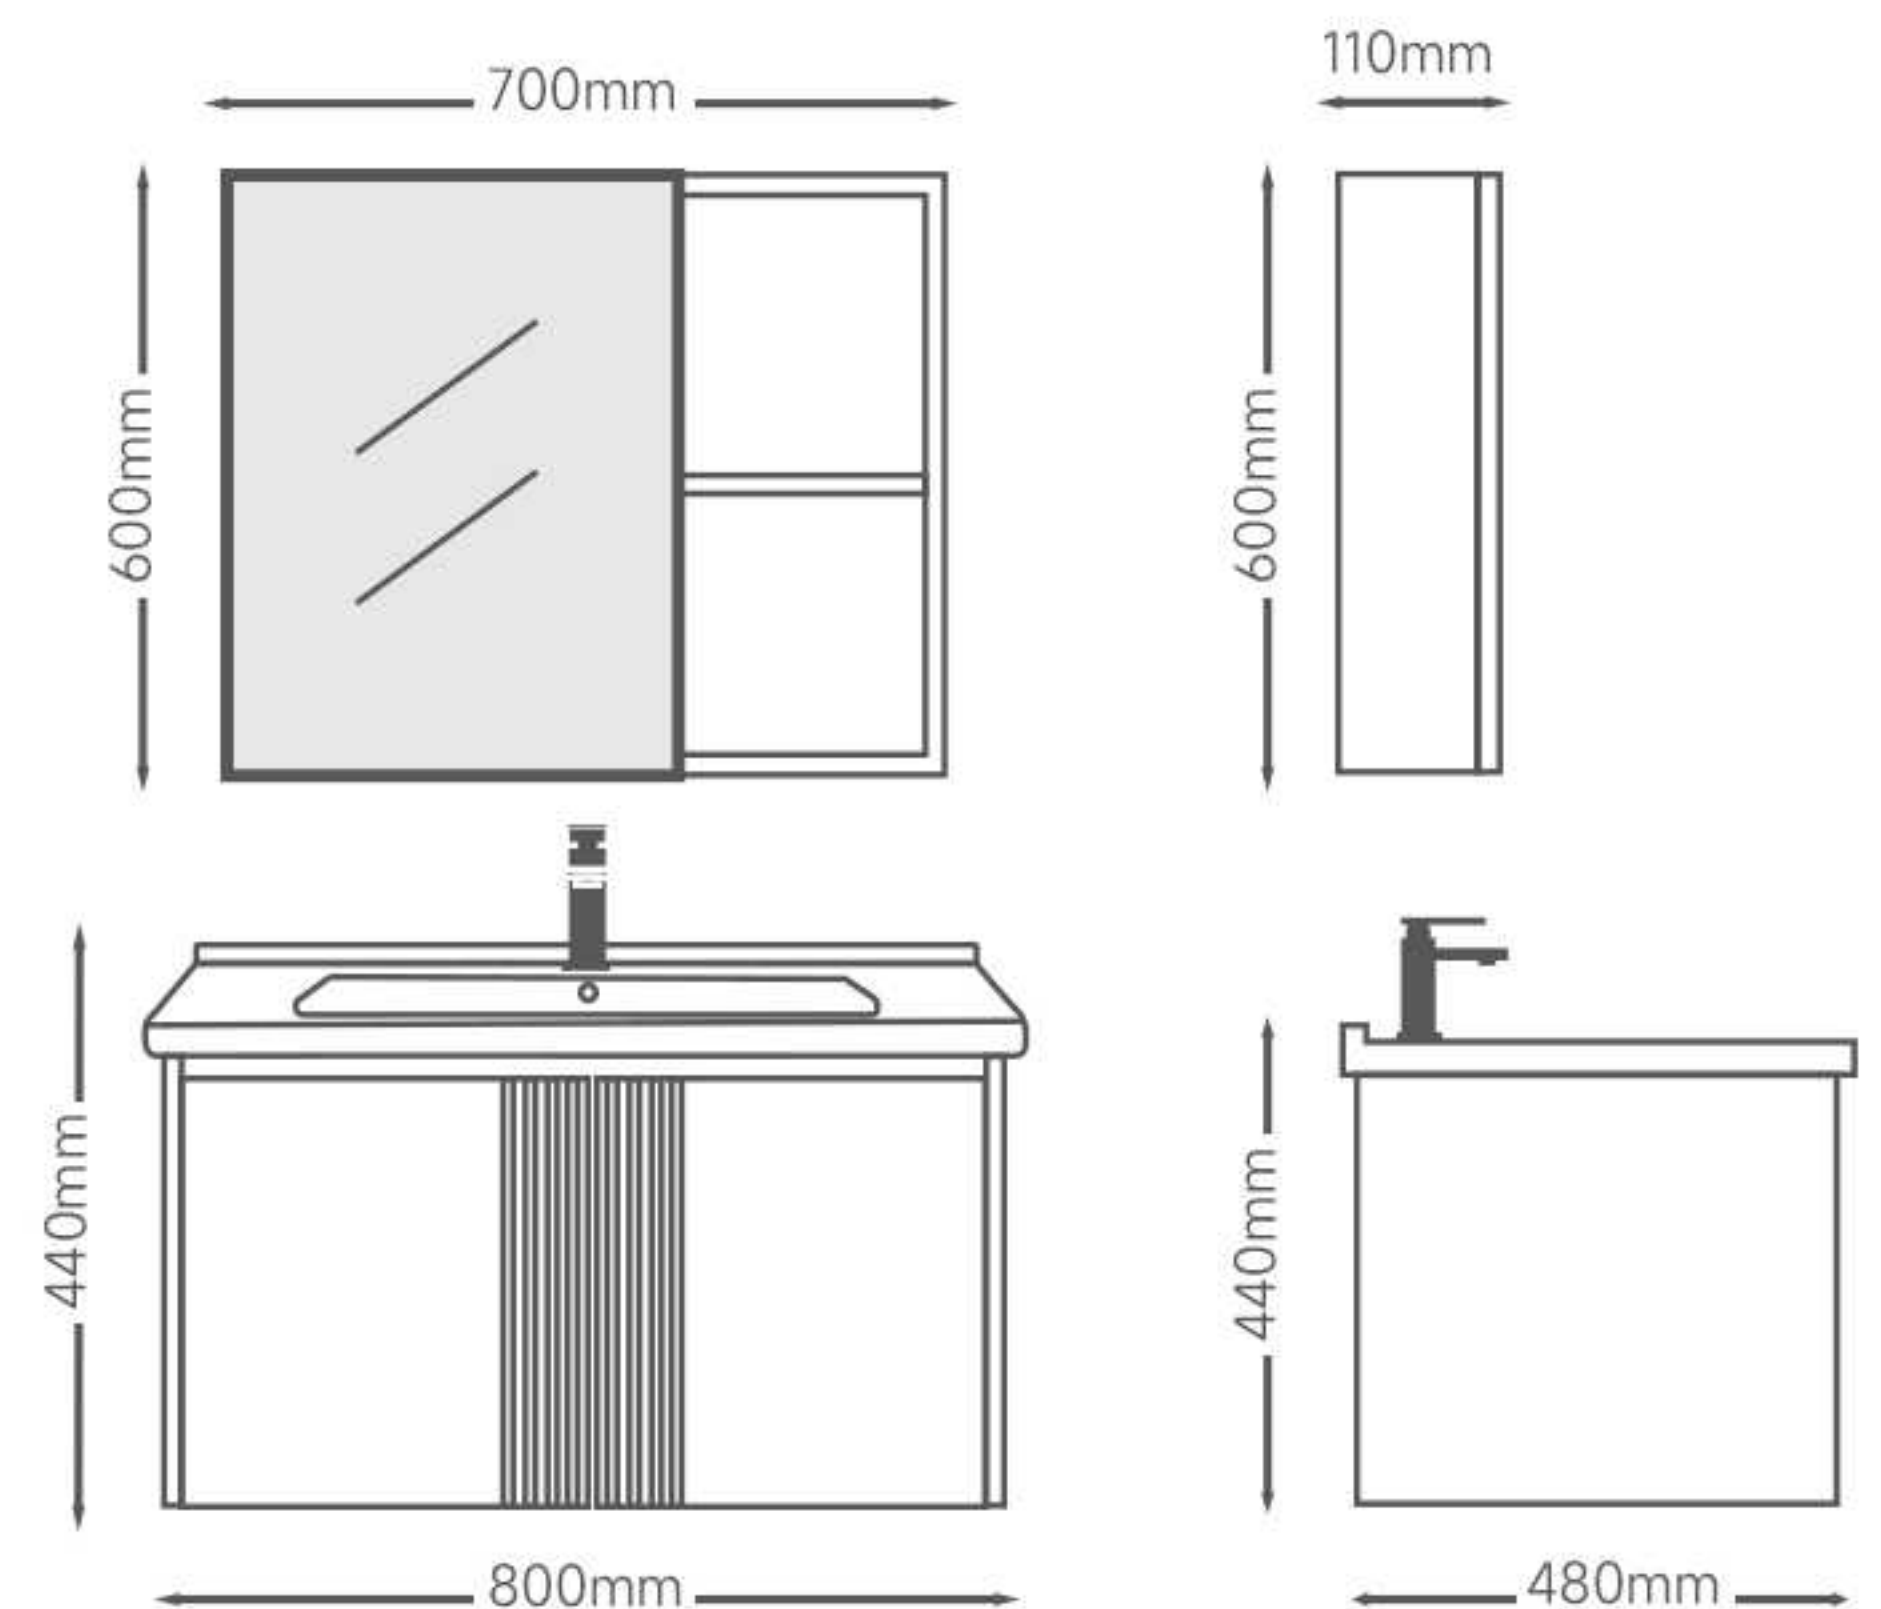

60Size:

Main Cabinet:600*480*440mm
 Mirror Cabinet:550*110*600mm

70Size:

Main Cabinet:700*480*440mm
 Mirror Cabinet:700*110*600mm

80Size:

Main Cabinet:800*480*440mm
 Mirror Cabinet:700*110*600mm

▲ Details

Details ▼

Model:1016A

PVC PANEL

60Size:

Main Cabinet:600*480*440mm

Mirror Cabinet:550*110*600mm

70Size:

Main Cabinet:700*480*440mm

Mirror Cabinet:700*110*600mm

80Size:

Main Cabinet:800*480*440mm

Mirror Cabinet:700*110*600mm

▲ Details

Details ▼

Model:1016B

PVC PANEL

60Size:

Main Cabinet:600*480*440mm
Mirror Cabinet:550*110*600mm

70Size:

Main Cabinet:700*480*440mm
Mirror Cabinet:700*110*600mm

80Size:

Main Cabinet:800*480*440mm
Mirror Cabinet:700*110*600mm

▲ Details

Details ▼

Model:1017