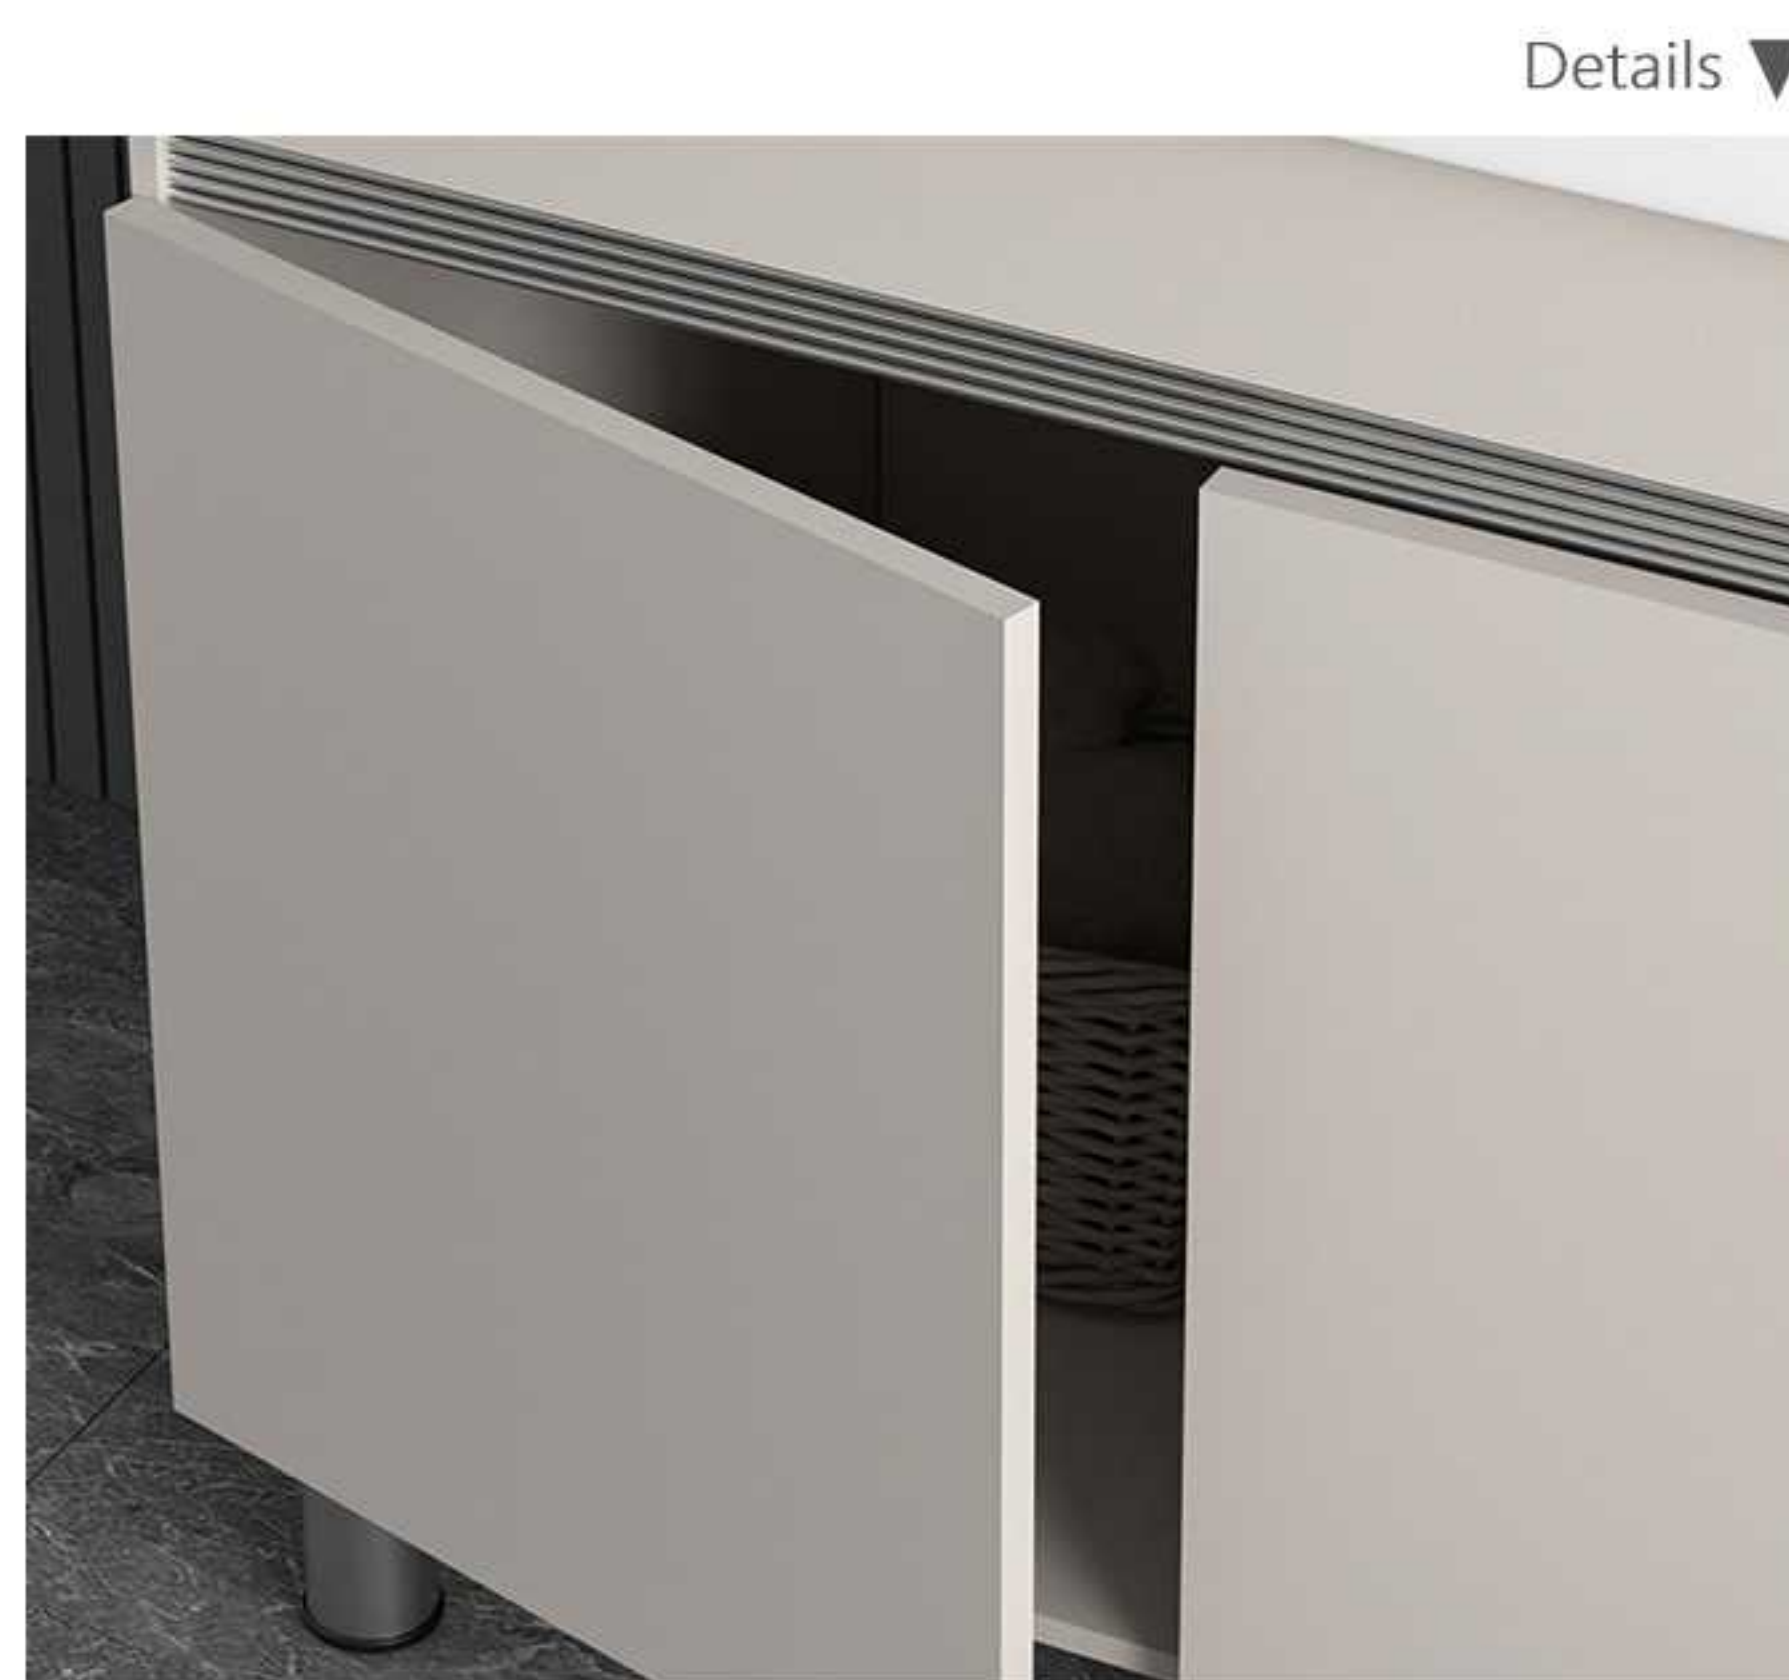

80Size:

Main Cabinet:800*470*820mm

Mirror Cabinet:700*110*600mm

▲ Details

Details ▼

Model:2522B

SPC HONEYCOMB PANE

60Size: