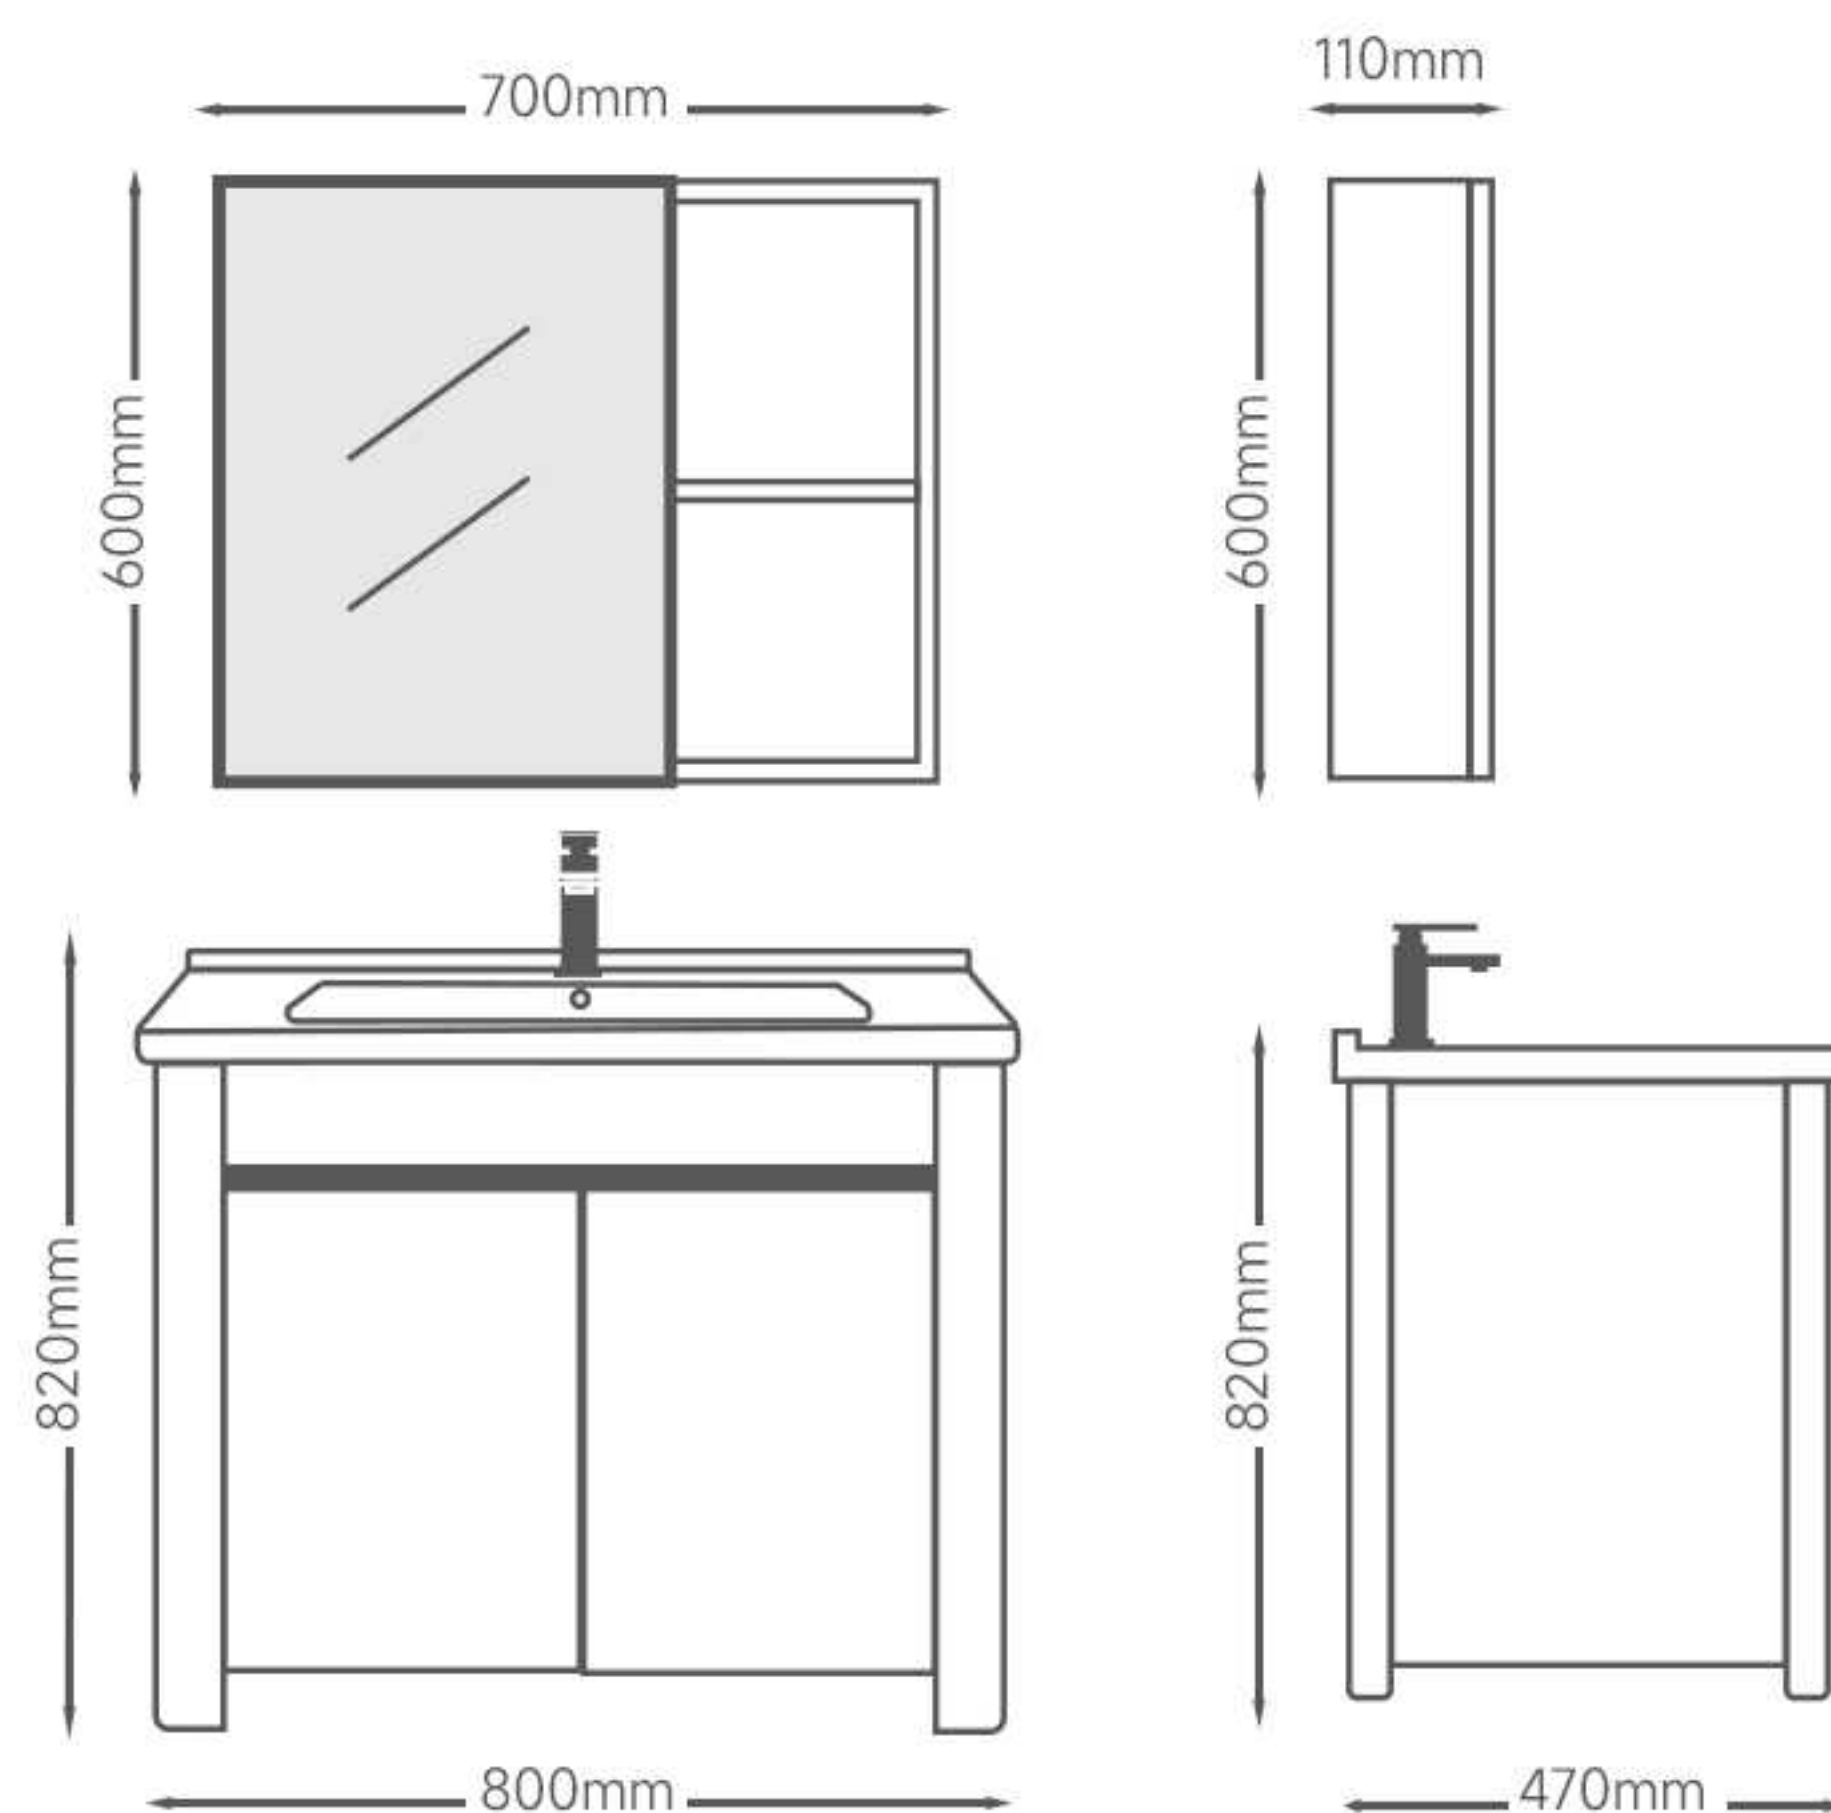

Mirror Cabinet:700*110*600mm

▲ Details

Details ▼

Model:2521B

SPC HONEYCOMB PANE

60Size:

Main Cabinet:600*470*820mm

Mirror Cabinet:550*110*600mm

70Size:

Main Cabinet:700*470*820mm

Mirror Cabinet:700*110*600mm

80Size:

Main Cabinet:800*470*820mm

Mirror Cabinet:700*110*600mm

▲ Details

Details ▼

Model:2522A

SPC HONEYCOMB PANE

60Size:

Main Cabinet:600*470*820mm

Mirror Cabinet:550*110*600mm

70Size:

Main Cabinet:700*470*820mm

Mirror Cabinet:700*110*600mm

80Size:

Main Cabinet:800*470*820mm

Mirror Cabinet:700*110*600mm

▲ Details

Details ▼

Model:2522B

SPC HONEYCOMB PANE

60Size: