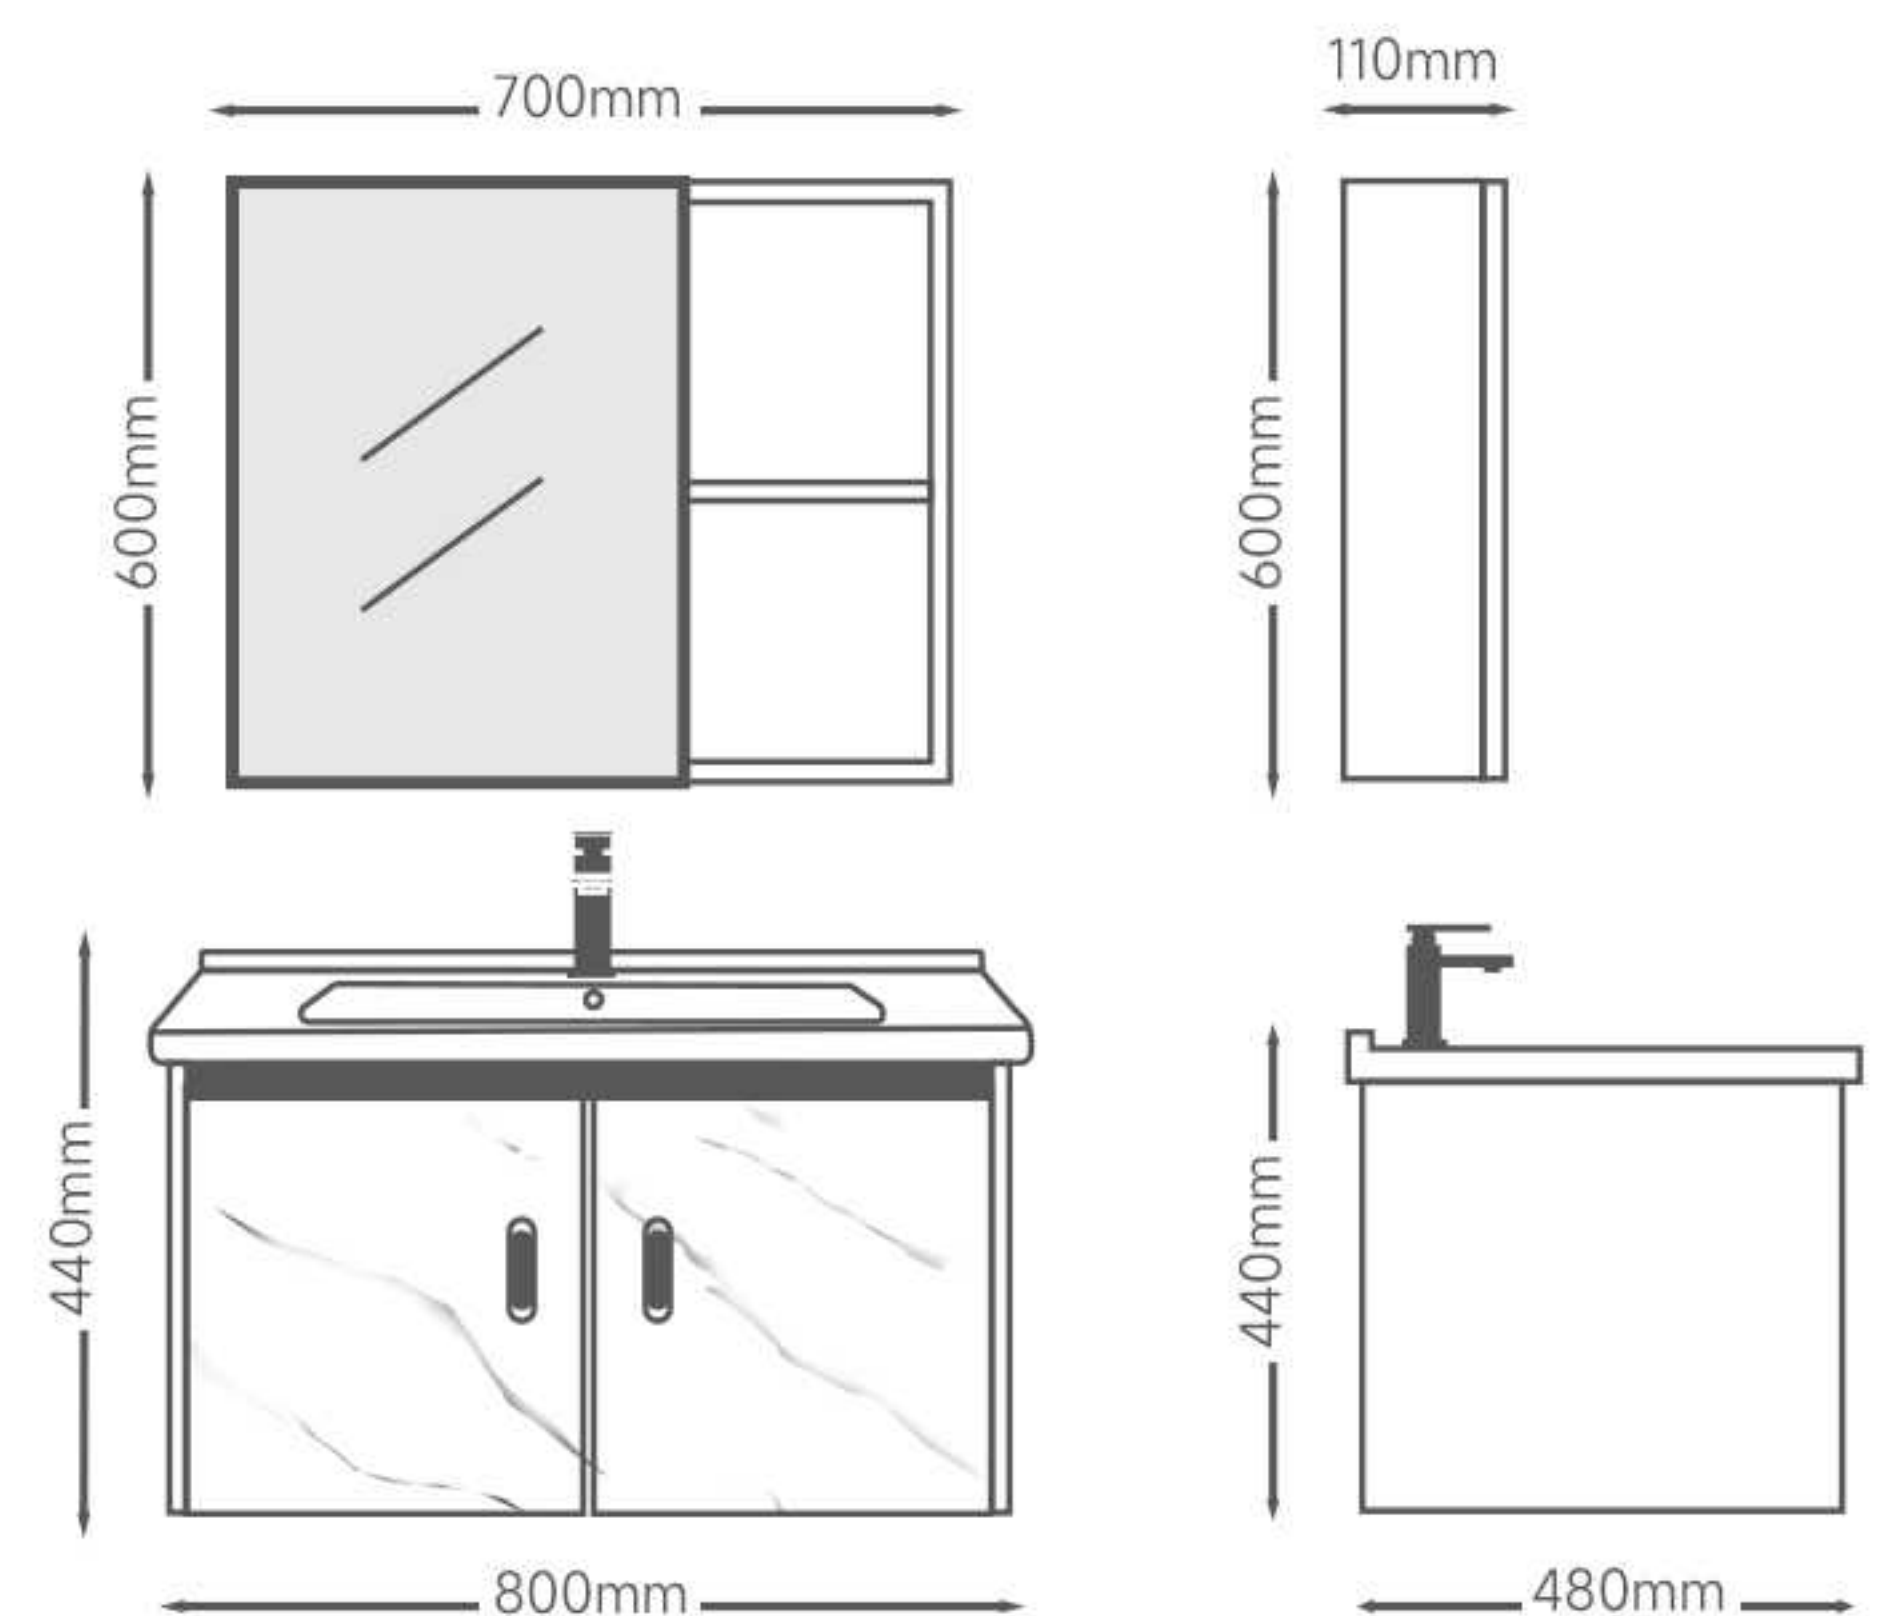

▲ Details

Details ▼

Model:1001

PVC PANEL

60Size:

Main Cabinet:600*480*440mm
Mirror Cabinet:550*110*600mm

70Size:

Main Cabinet:700*480*440mm
Mirror Cabinet:700*110*600mm

80Size:

Main Cabinet:800*480*440mm
Mirror Cabinet:700*110*600mm

▲ Details

Details ▼

Model:1002

PVC PANEL

60Size:

Main Cabinet:600*480*440mm