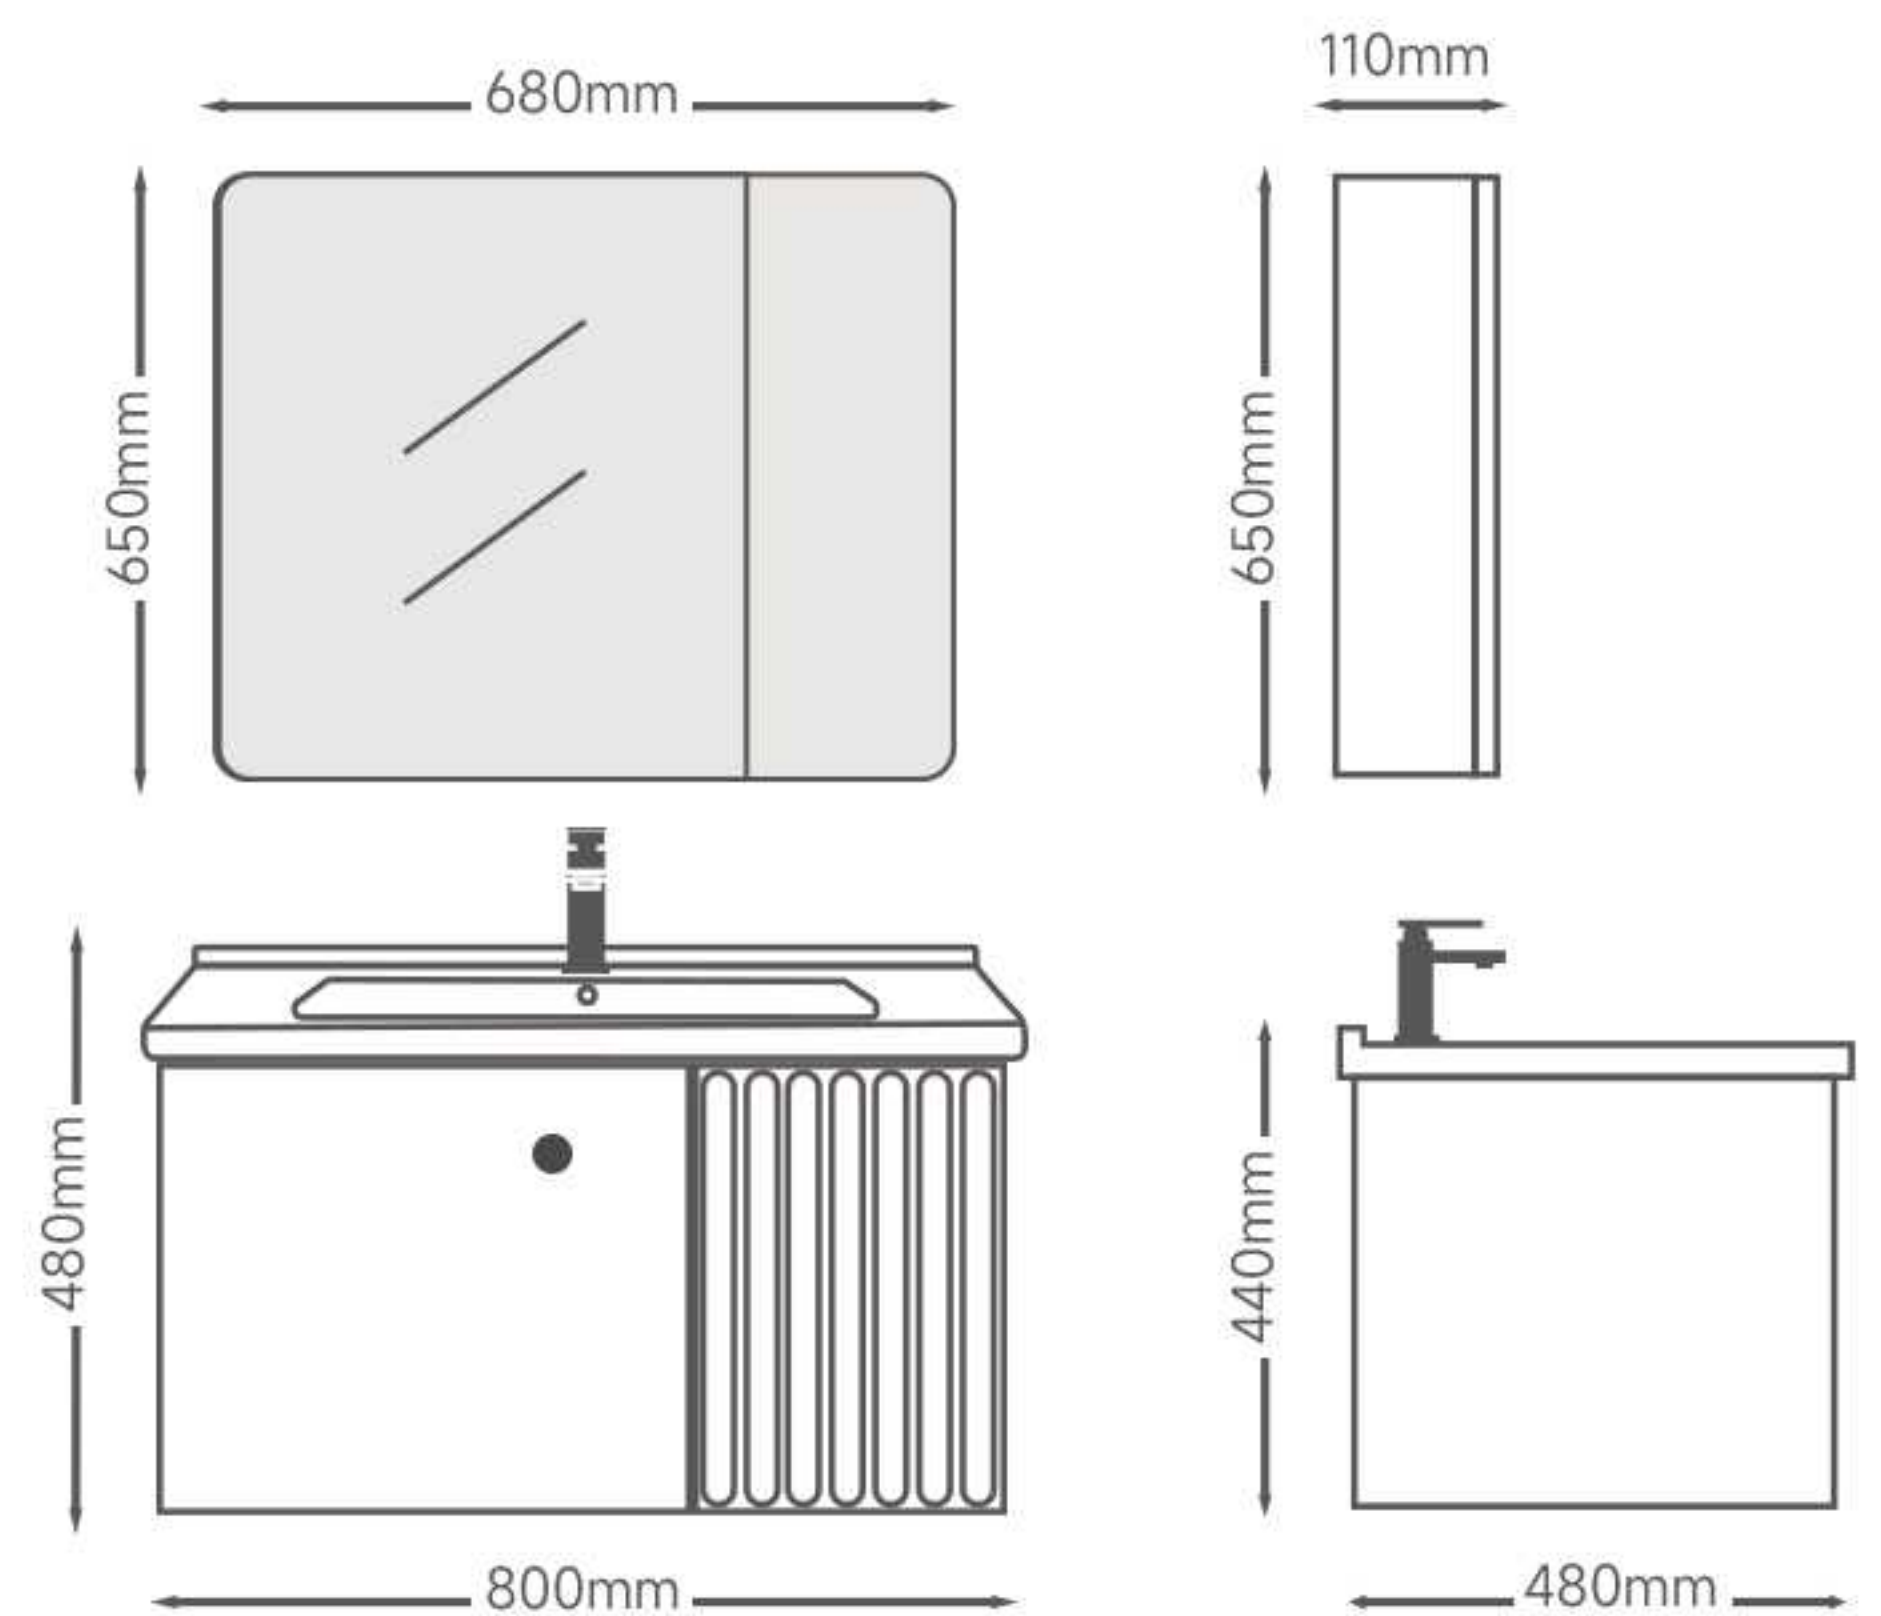

▲ Details

Details ▼

Model:1020

PVC PANEL

60Size:

Main Cabinet:600*480*440mm

Mirror Cabinet:560*110*650mm

70Size:

Main Cabinet:700*480*440mm

Mirror Cabinet:680*110*650mm

80Size:

Main Cabinet:800*480*440mm

Mirror Cabinet:680*110*650mm

▲ Details

Details ▼

Model:1021

PVC PANEL

60Size:

Main Cabinet:600*480*440mm

Mirror Cabinet:560*110*650mm

70Size:

Main Cabinet:700*480*440mm

Mirror Cabinet:680*110*650mm

80Size:

Main Cabinet:800*480*440mm

Mirror Cabinet:680*110*650mm

▲ Details

Details ▼

Model:1022

PVC PANEL

60Size:

Main Cabinet:600*480*440mm