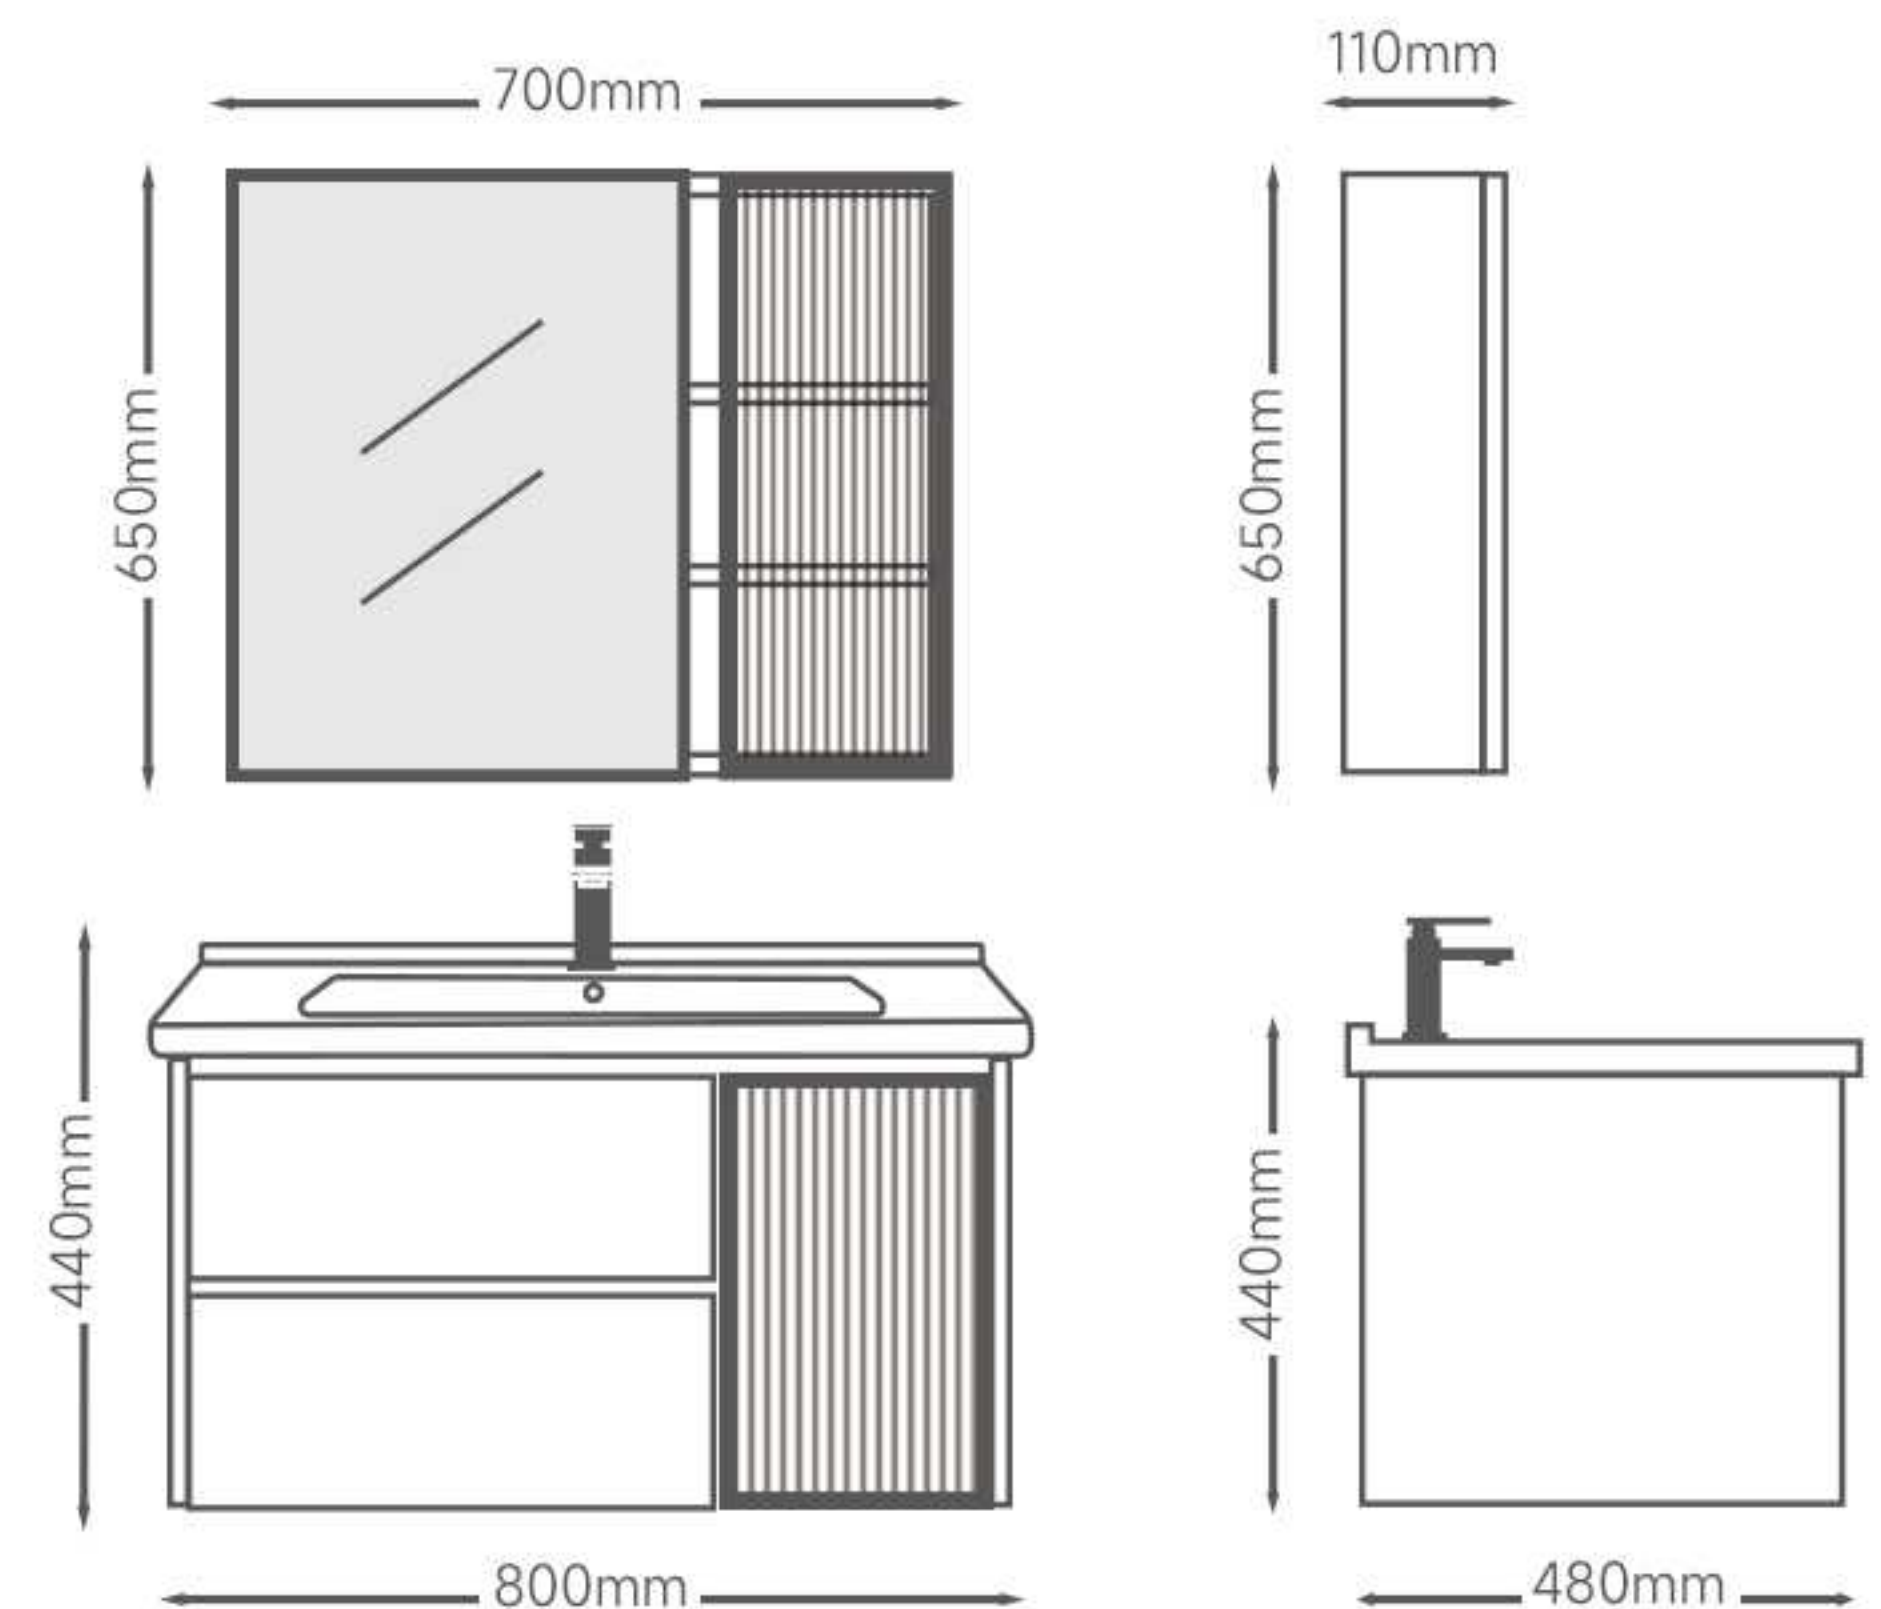

Main Cabinet:700*480*440mm

Mirror Cabinet:680*110*650mm

80Size:

Main Cabinet:800*480*440mm

Mirror Cabinet:680*110*650mm

▲ Details

Details ▼

Model:2512A

SPC HONEYCOMB PANE

60Size:

Main Cabinet:600*480*440mm
 Mirror Cabinet:550*110*650mm

70Size:

Main Cabinet:700*480*440mm
 Mirror Cabinet:700*110*650mm

80Size:

Main Cabinet:800*480*440mm
 Mirror Cabinet:700*110*650mm

▲ Details

Details ▼

Model:2512B

SPC HONEYCOMB PANE

60Size:

Main Cabinet:600*480*440mm

Mirror Cabinet:550*110*650mm

70Size:

Main Cabinet:700*480*440mm

Mirror Cabinet:700*110*650mm

80Size:

Main Cabinet:800*480*440mm

Mirror Cabinet:700*110*650mm

▲ Details

Details ▼

Model:2512C