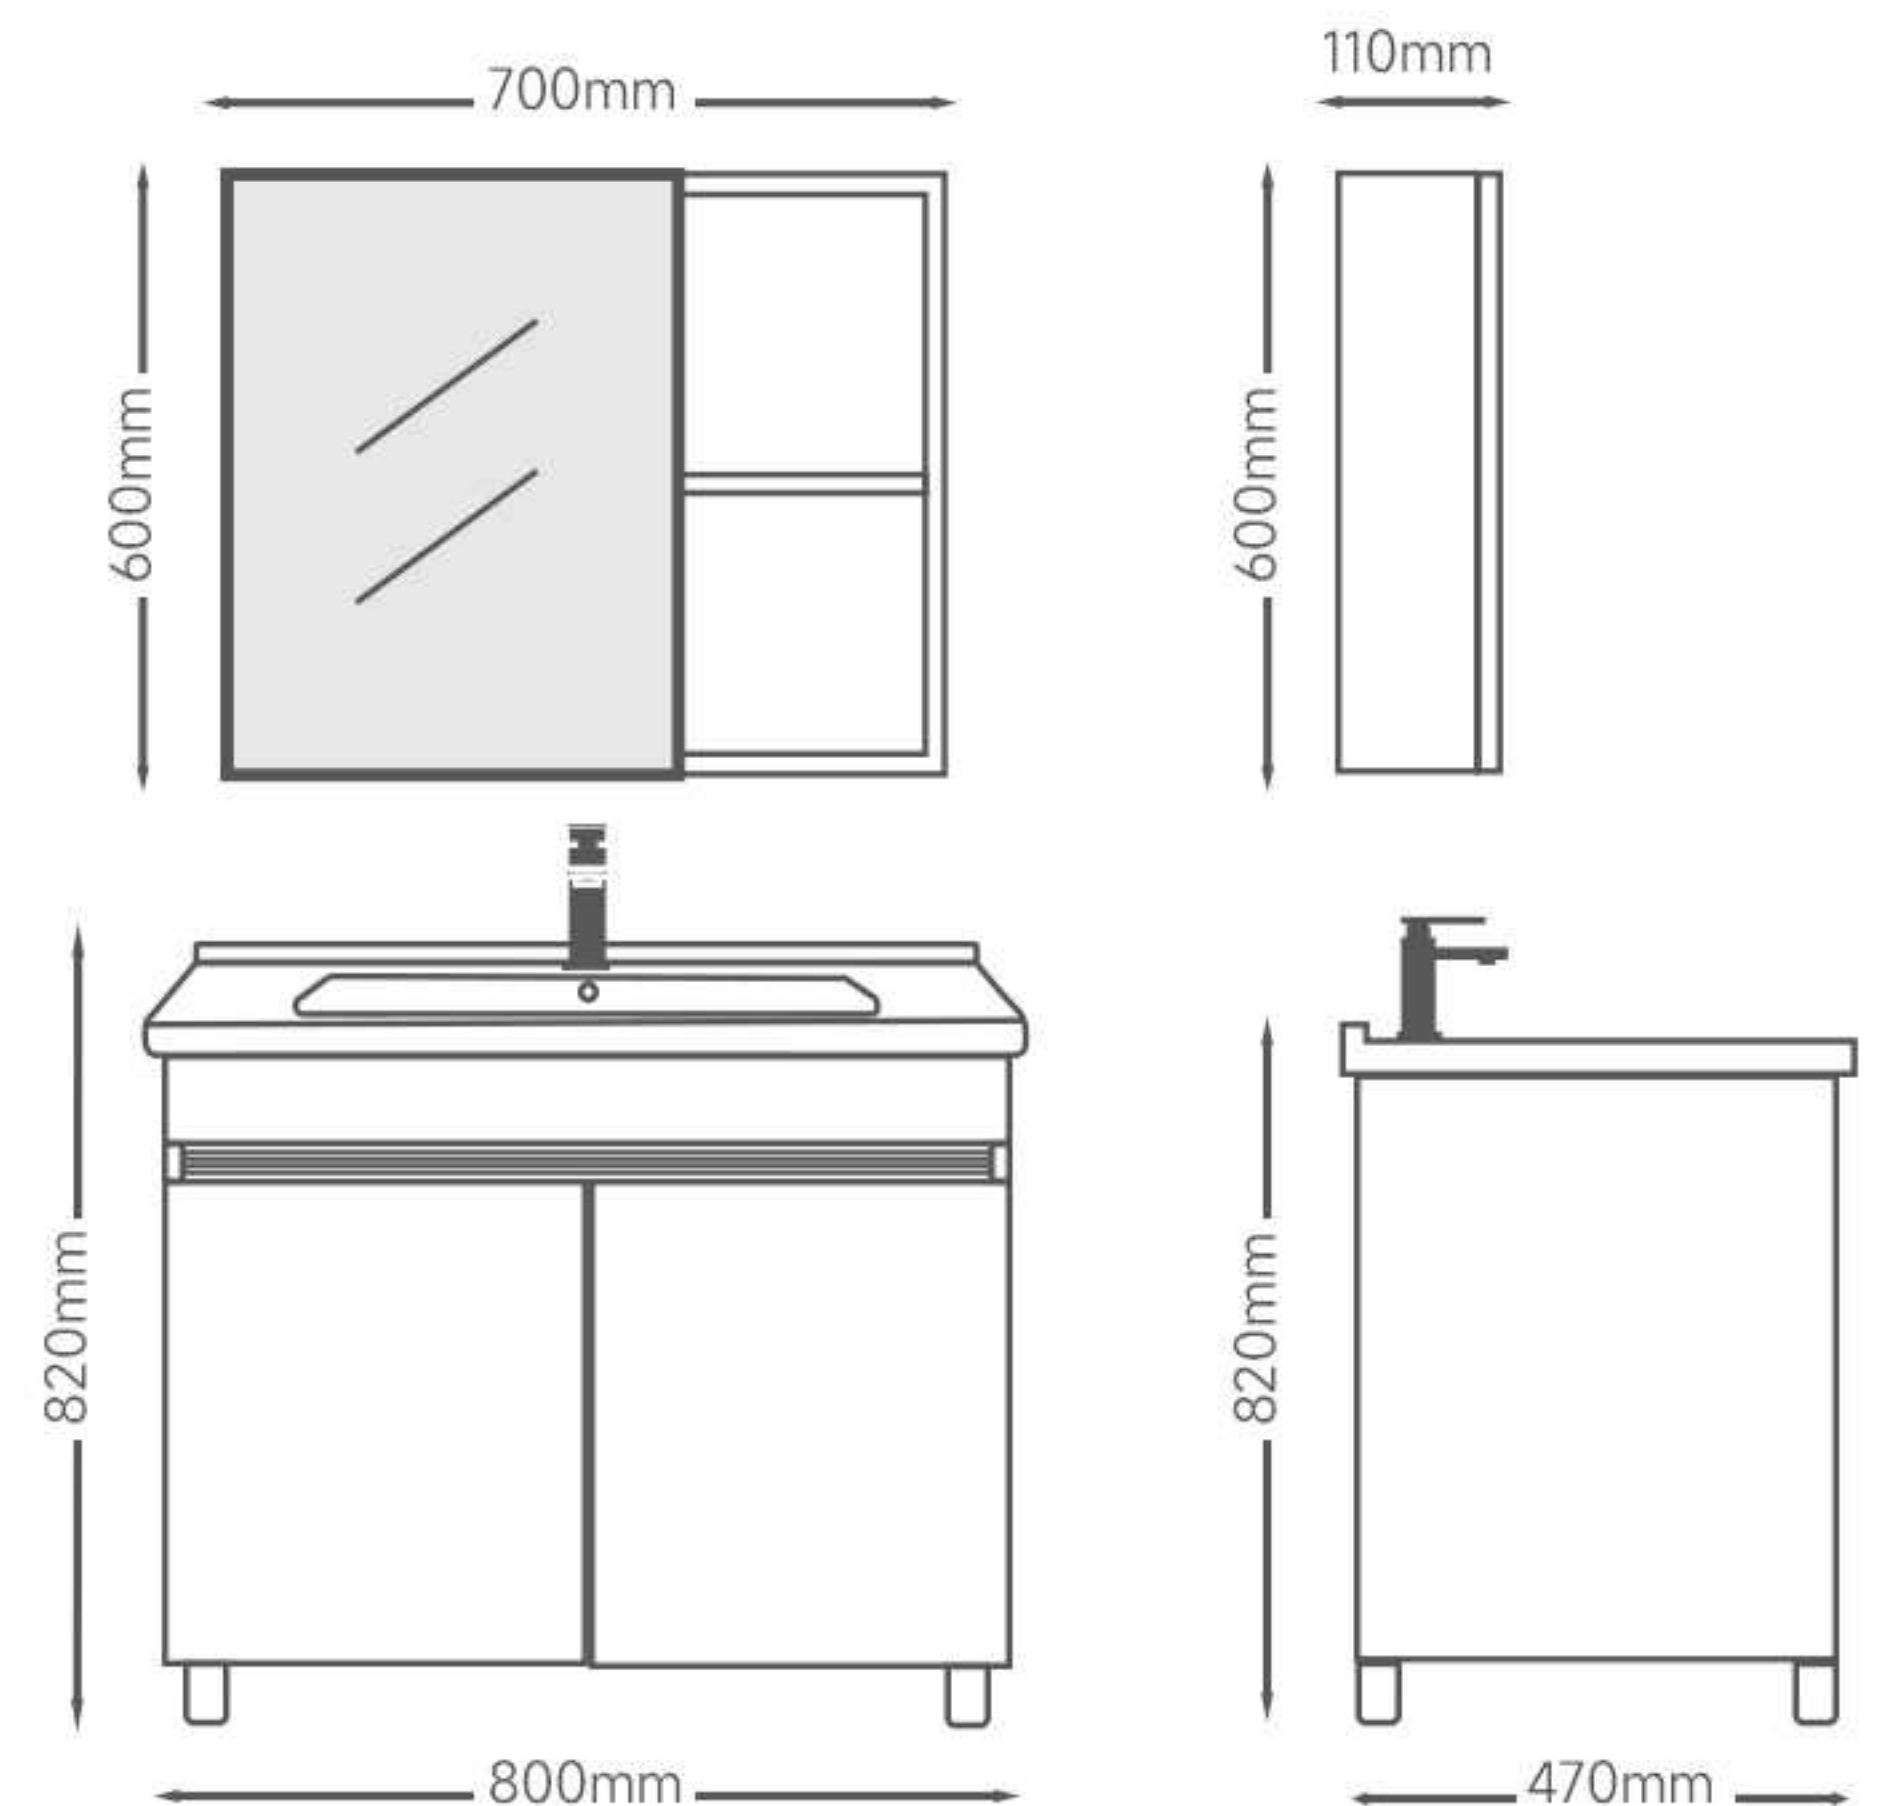

Mirror Cabinet:700*110*600mm

▲ Details

Details ▼

Model:2521B

SPC HONEYCOMB PANE

60Size:

Main Cabinet:600*470*820mm

Mirror Cabinet:550*110*600mm

70Size:

Main Cabinet:700*470*820mm

Mirror Cabinet:700*110*600mm

80Size:

Main Cabinet:800*470*820mm

Mirror Cabinet:700*110*600mm

▲ Details

Details ▼

Model:2522A

SPC HONEYCOMB PANE

60Size:

Main Cabinet:600*470*820mm

Mirror Cabinet:550*110*600mm

70Size:

Main Cabinet:700*470*820mm

Mirror Cabinet:700*110*600mm

80Size:

Main Cabinet:800*470*820mm

Mirror Cabinet:700*110*600mm

▲ Details

Details ▼

Model:2522B

SPC HONEYCOMB PANE

60Size: