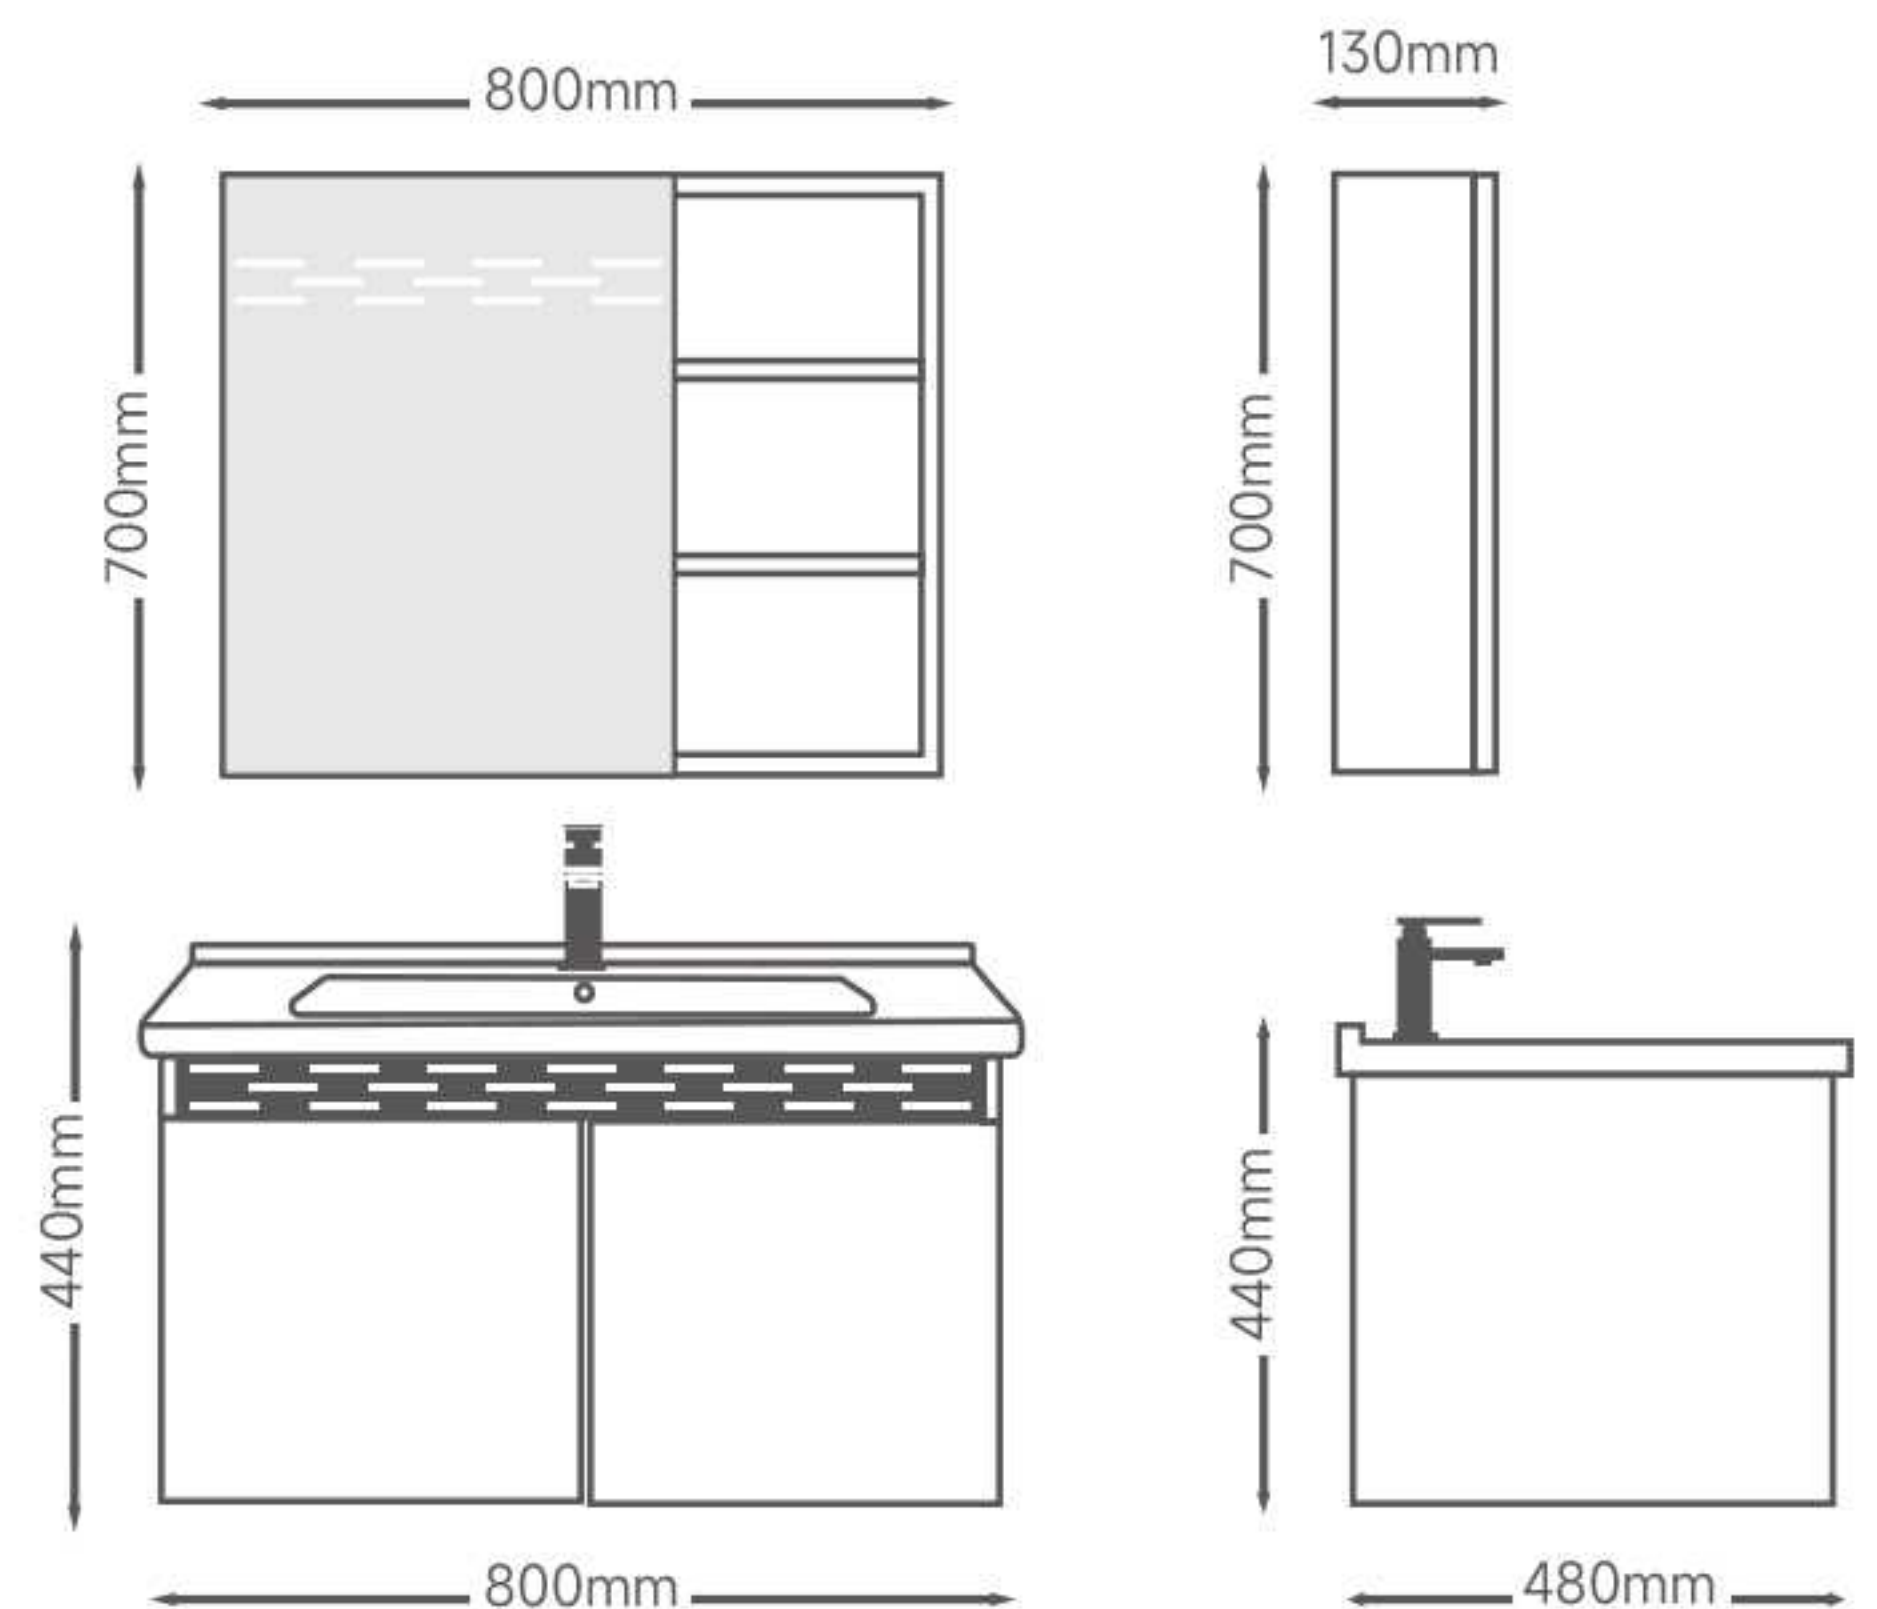

▲ Details

Details ▼

Model:2410A

STAINLESS STEEL

60Size:

Main Cabinet:600*480*440mm

Mirror Cabinet:600*130*700mm

70Size:

Main Cabinet:700*480*440mm

Mirror Cabinet:700*130*700mm

80Size:

Main Cabinet:800*480*440mm

Mirror Cabinet:800*130*700mm

▲ Details

Details ▼

Model:2601

STAINLESS STEEL

60Size:

Main Cabinet:600*480*440mm

Mirror Cabinet:600*130*700mm

70Size:

Main Cabinet:700*480*440mm

Mirror Cabinet:700*130*700mm

80Size:

Main Cabinet:800*480*440mm

Mirror Cabinet:800*130*700mm

▲ Details

Details ▼

Model:2602

STAINLESS STEEL

60Size:

Main Cabinet:600*480*440mm