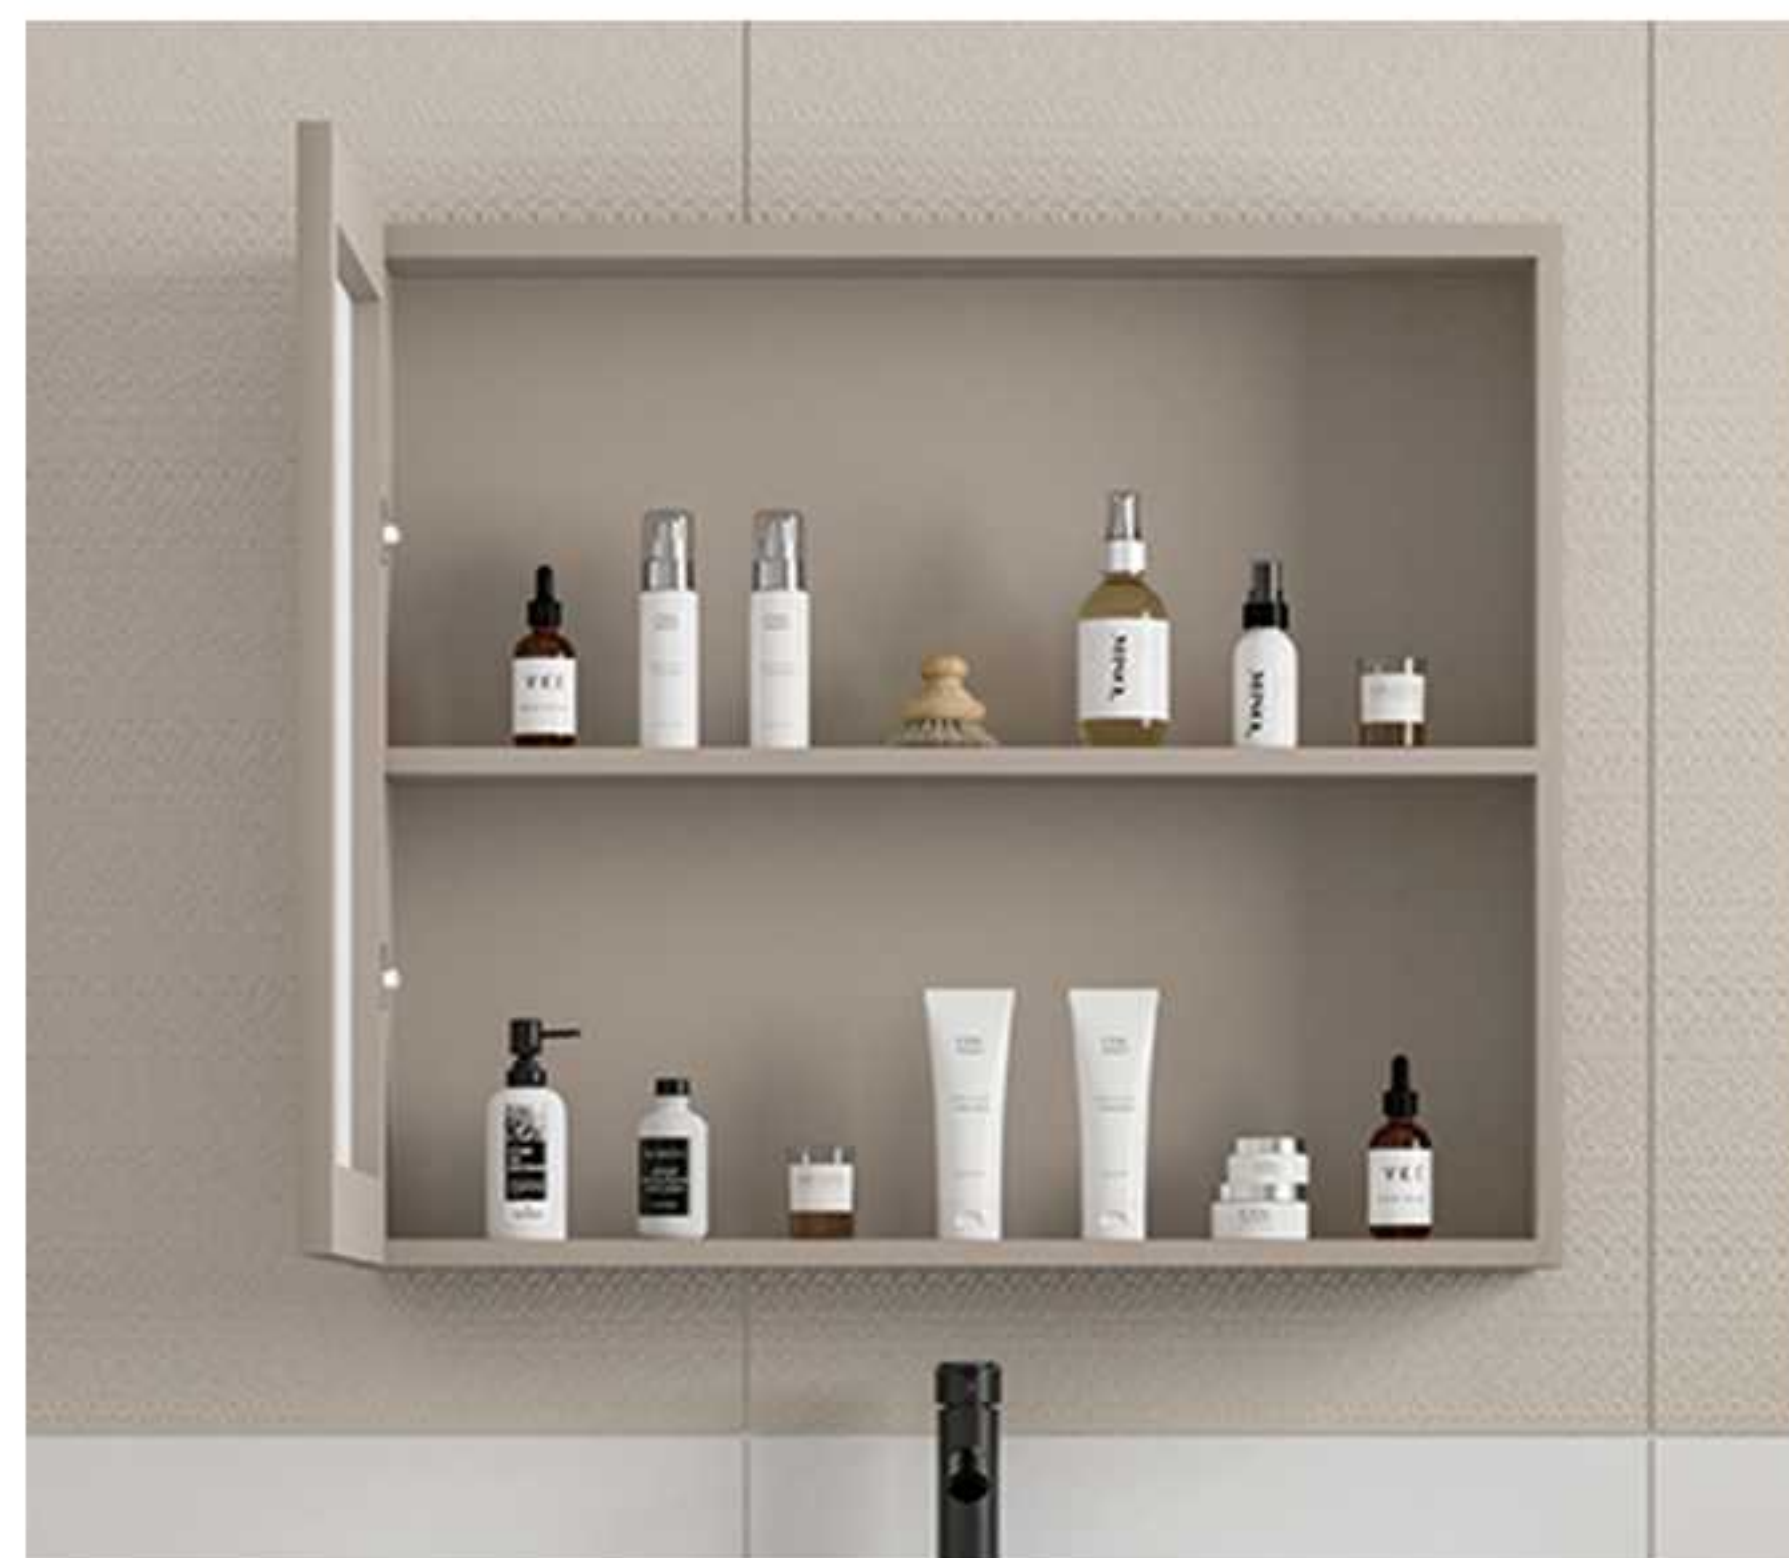

▲ Details

Model:2521B

SPC HONEYCOMB PANE

60Size:

Main Cabinet:600*470*820mm

Mirror Cabinet:550*110*600mm

70Size:

Main Cabinet:700*470*820mm

Mirror Cabinet:700*110*600mm

80Size:

Main Cabinet:800*470*820mm

Mirror Cabinet:700*110*600mm