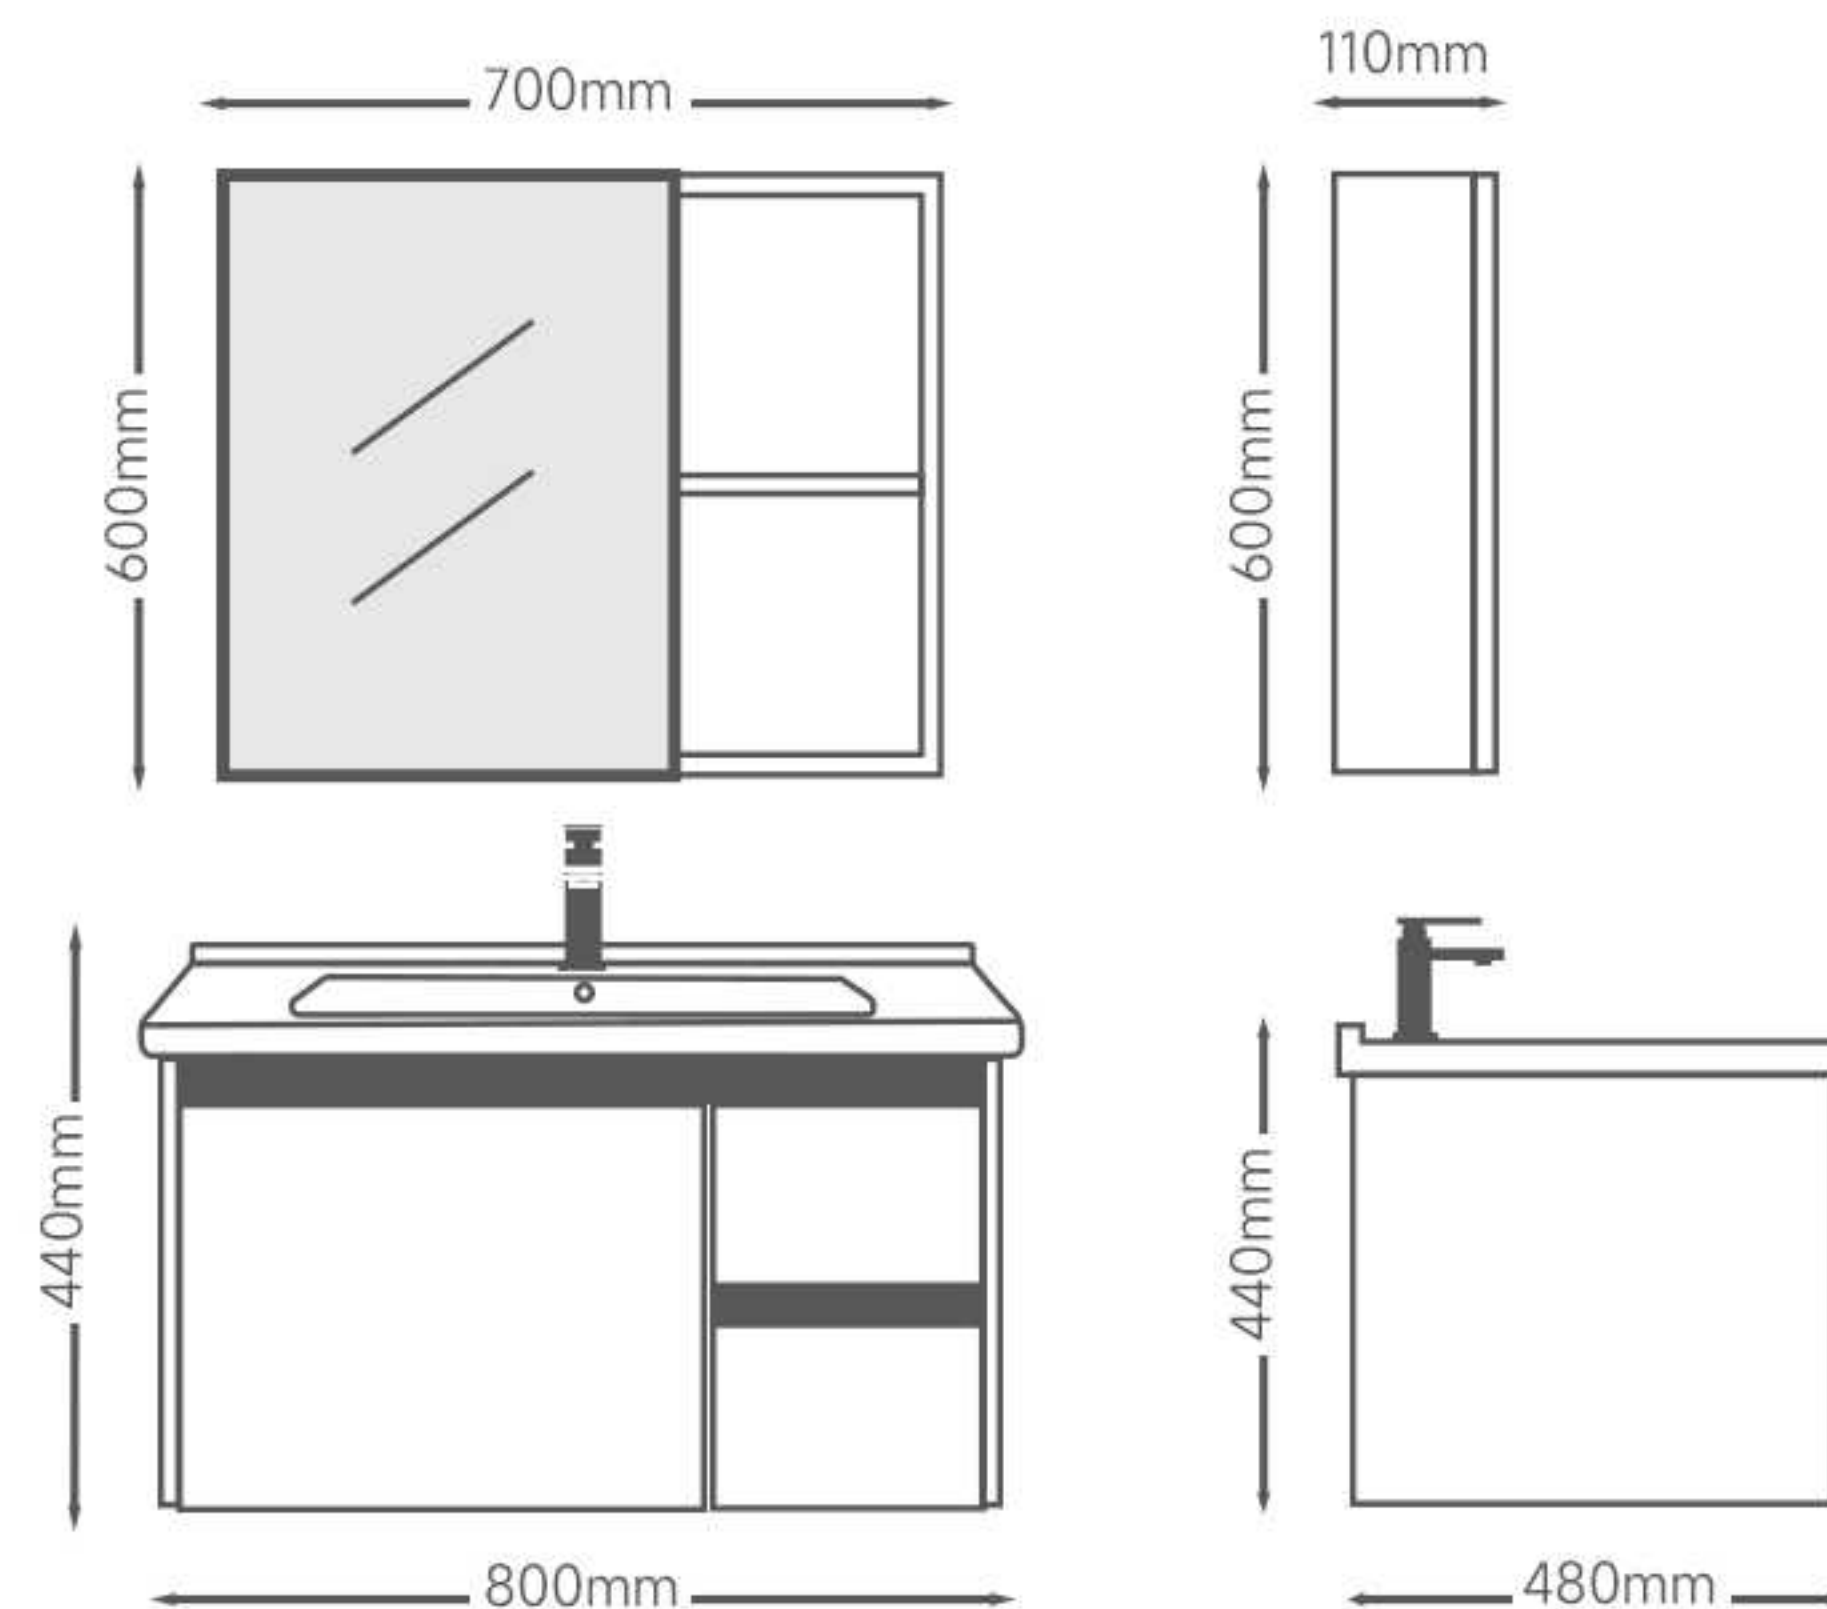

Main Cabinet:800*480*440mm
Mirror Cabinet:700*110*600mm

▲ Details

Details ▼

Model:1011B

PVC PANEL

60Size:

Main Cabinet:600*480*440mm

Mirror Cabinet:550*110*600mm

70Size:

Main Cabinet:700*480*440mm

Mirror Cabinet:700*110*600mm

80Size:

Main Cabinet:800*480*440mm

Mirror Cabinet:700*110*600mm

▲ Details

Details ▼

Model:1013A

PVC PANEL

60Size:

Main Cabinet:600*480*440mm
Mirror Cabinet:550*110*600mm

70Size:

Main Cabinet:700*480*440mm
Mirror Cabinet:700*110*600mm

80Size:

Main Cabinet:800*480*440mm
Mirror Cabinet:700*110*600mm

▲ Details

Details ▼

Model:1013B

PVC PANEL

60Size:

Main Cabinet:600*480*440mm

Mirror Cabinet:550*110*600mm

70Size: