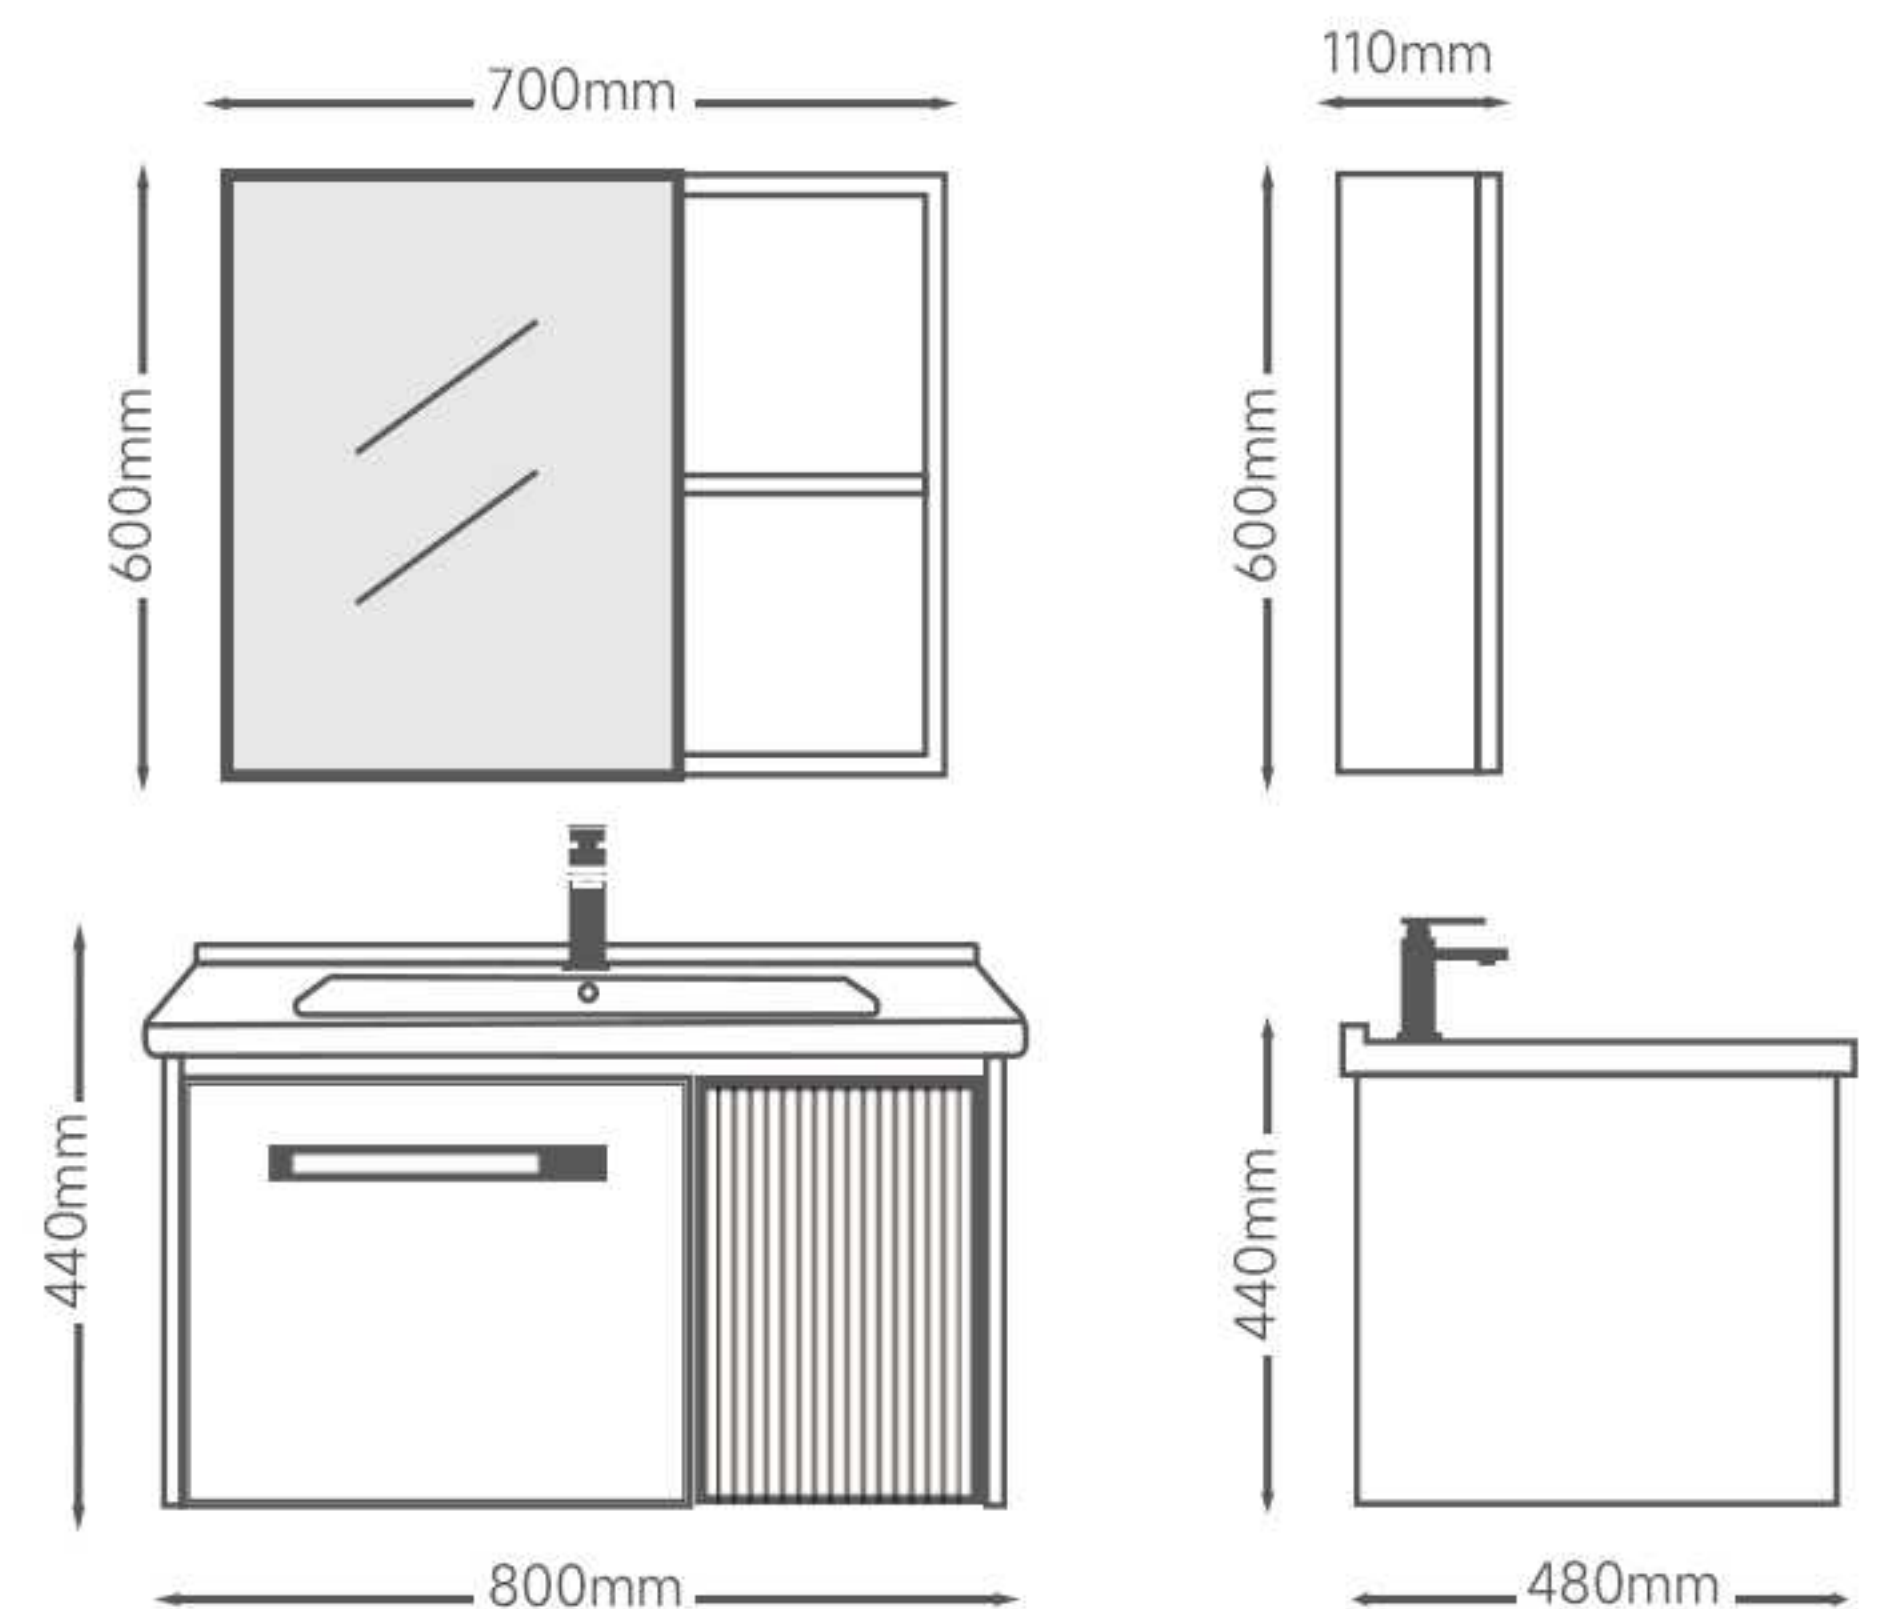

Main Cabinet:600*480*440mm
Mirror Cabinet:550*110*600mm

70Size:

Main Cabinet:700*480*440mm
Mirror Cabinet:700*110*600mm

80Size:

Main Cabinet:800*480*440mm
Mirror Cabinet:700*110*600mm

▲ Details

Details ▼

Model:1017

PVC PANEL

60Size:

Main Cabinet:600*480*440mm

Mirror Cabinet:550*110*600mm

70Size:

Main Cabinet:700*480*440mm

Mirror Cabinet:700*110*600mm

80Size:

Main Cabinet:800*480*440mm

Mirror Cabinet:700*110*600mm

▲ Details

Details ▼

Model:1018

PVC PANEL

60Size:

Main Cabinet:600*480*440mm
 Mirror Cabinet:550*110*600mm

70Size:

Main Cabinet:700*480*440mm
 Mirror Cabinet:700*110*600mm

80Size:

Main Cabinet:800*480*440mm
 Mirror Cabinet:700*110*600mm

▲ Details

Details ▼

Model:1019

60Size: