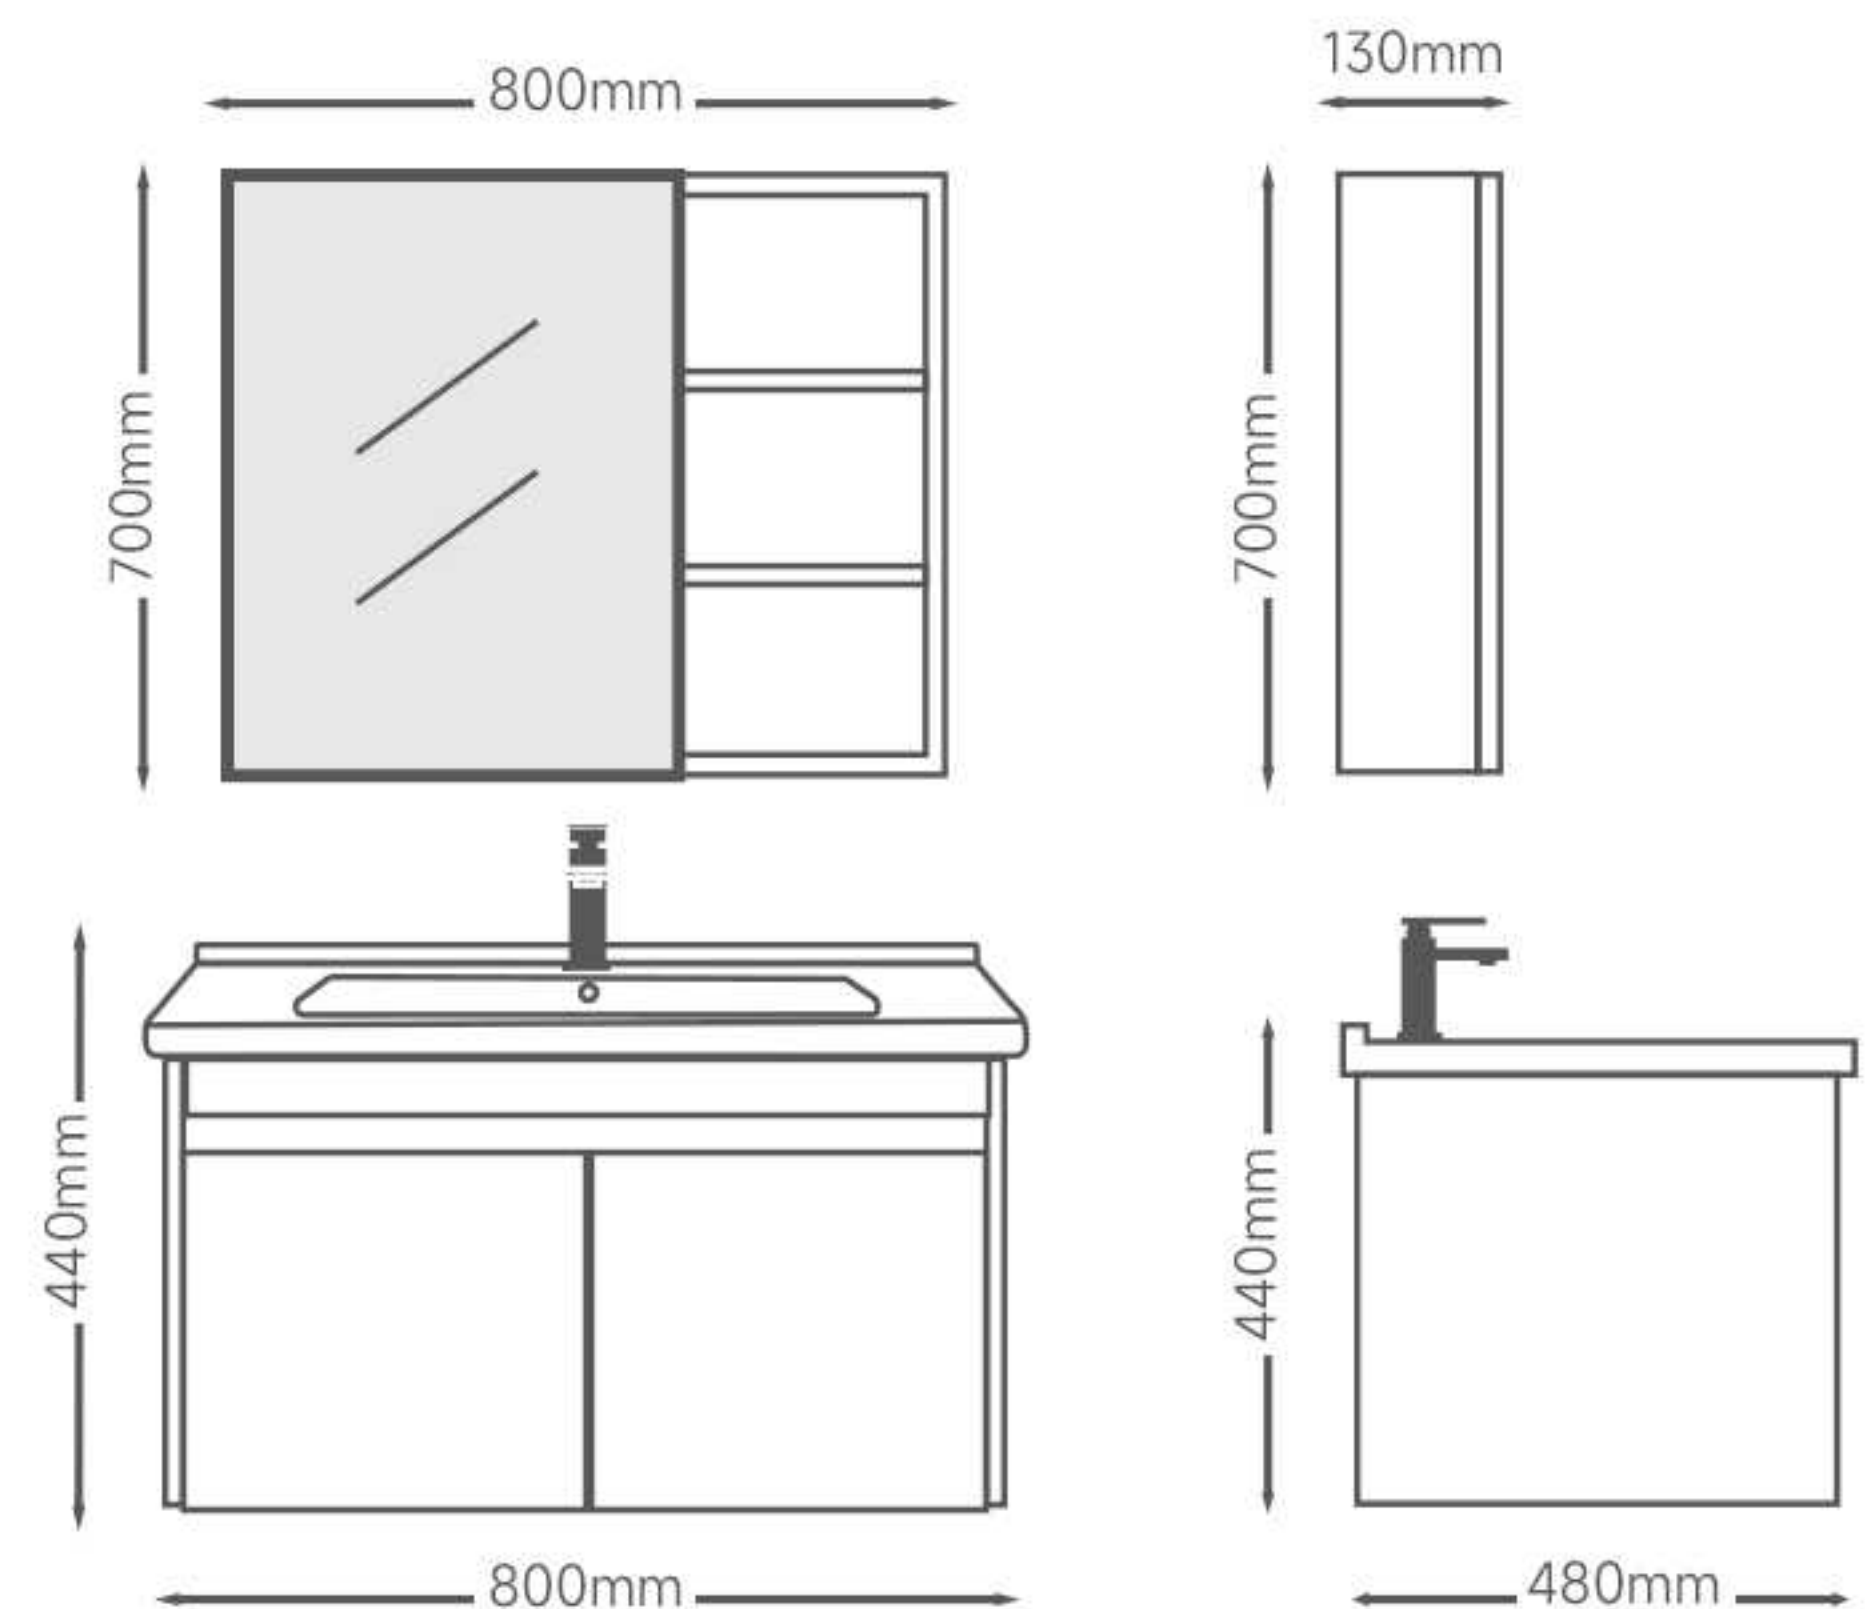

80Size:

Main Cabinet:800*480*440mm

Mirror Cabinet:800*130*700mm

▲ Details

Details ▼

Model:2408

STAINLESS STEEL

60Size:

Main Cabinet:600*480*440mm

Mirror Cabinet:600*130*700mm

70Size:

Main Cabinet:700*480*440mm

Mirror Cabinet:700*130*700mm

80Size:

Main Cabinet:800*480*440mm

Mirror Cabinet:800*130*700mm

▲ Details

Details ▼

Model:2410A

STAINLESS STEEL

60Size:

Main Cabinet:600*480*440mm

Mirror Cabinet:600*130*700mm

70Size:

Main Cabinet:700*480*440mm

Mirror Cabinet:700*130*700mm

80Size:

Main Cabinet:800*480*440mm

Mirror Cabinet:800*130*700mm

▲ Details

Details ▼

Model:2601