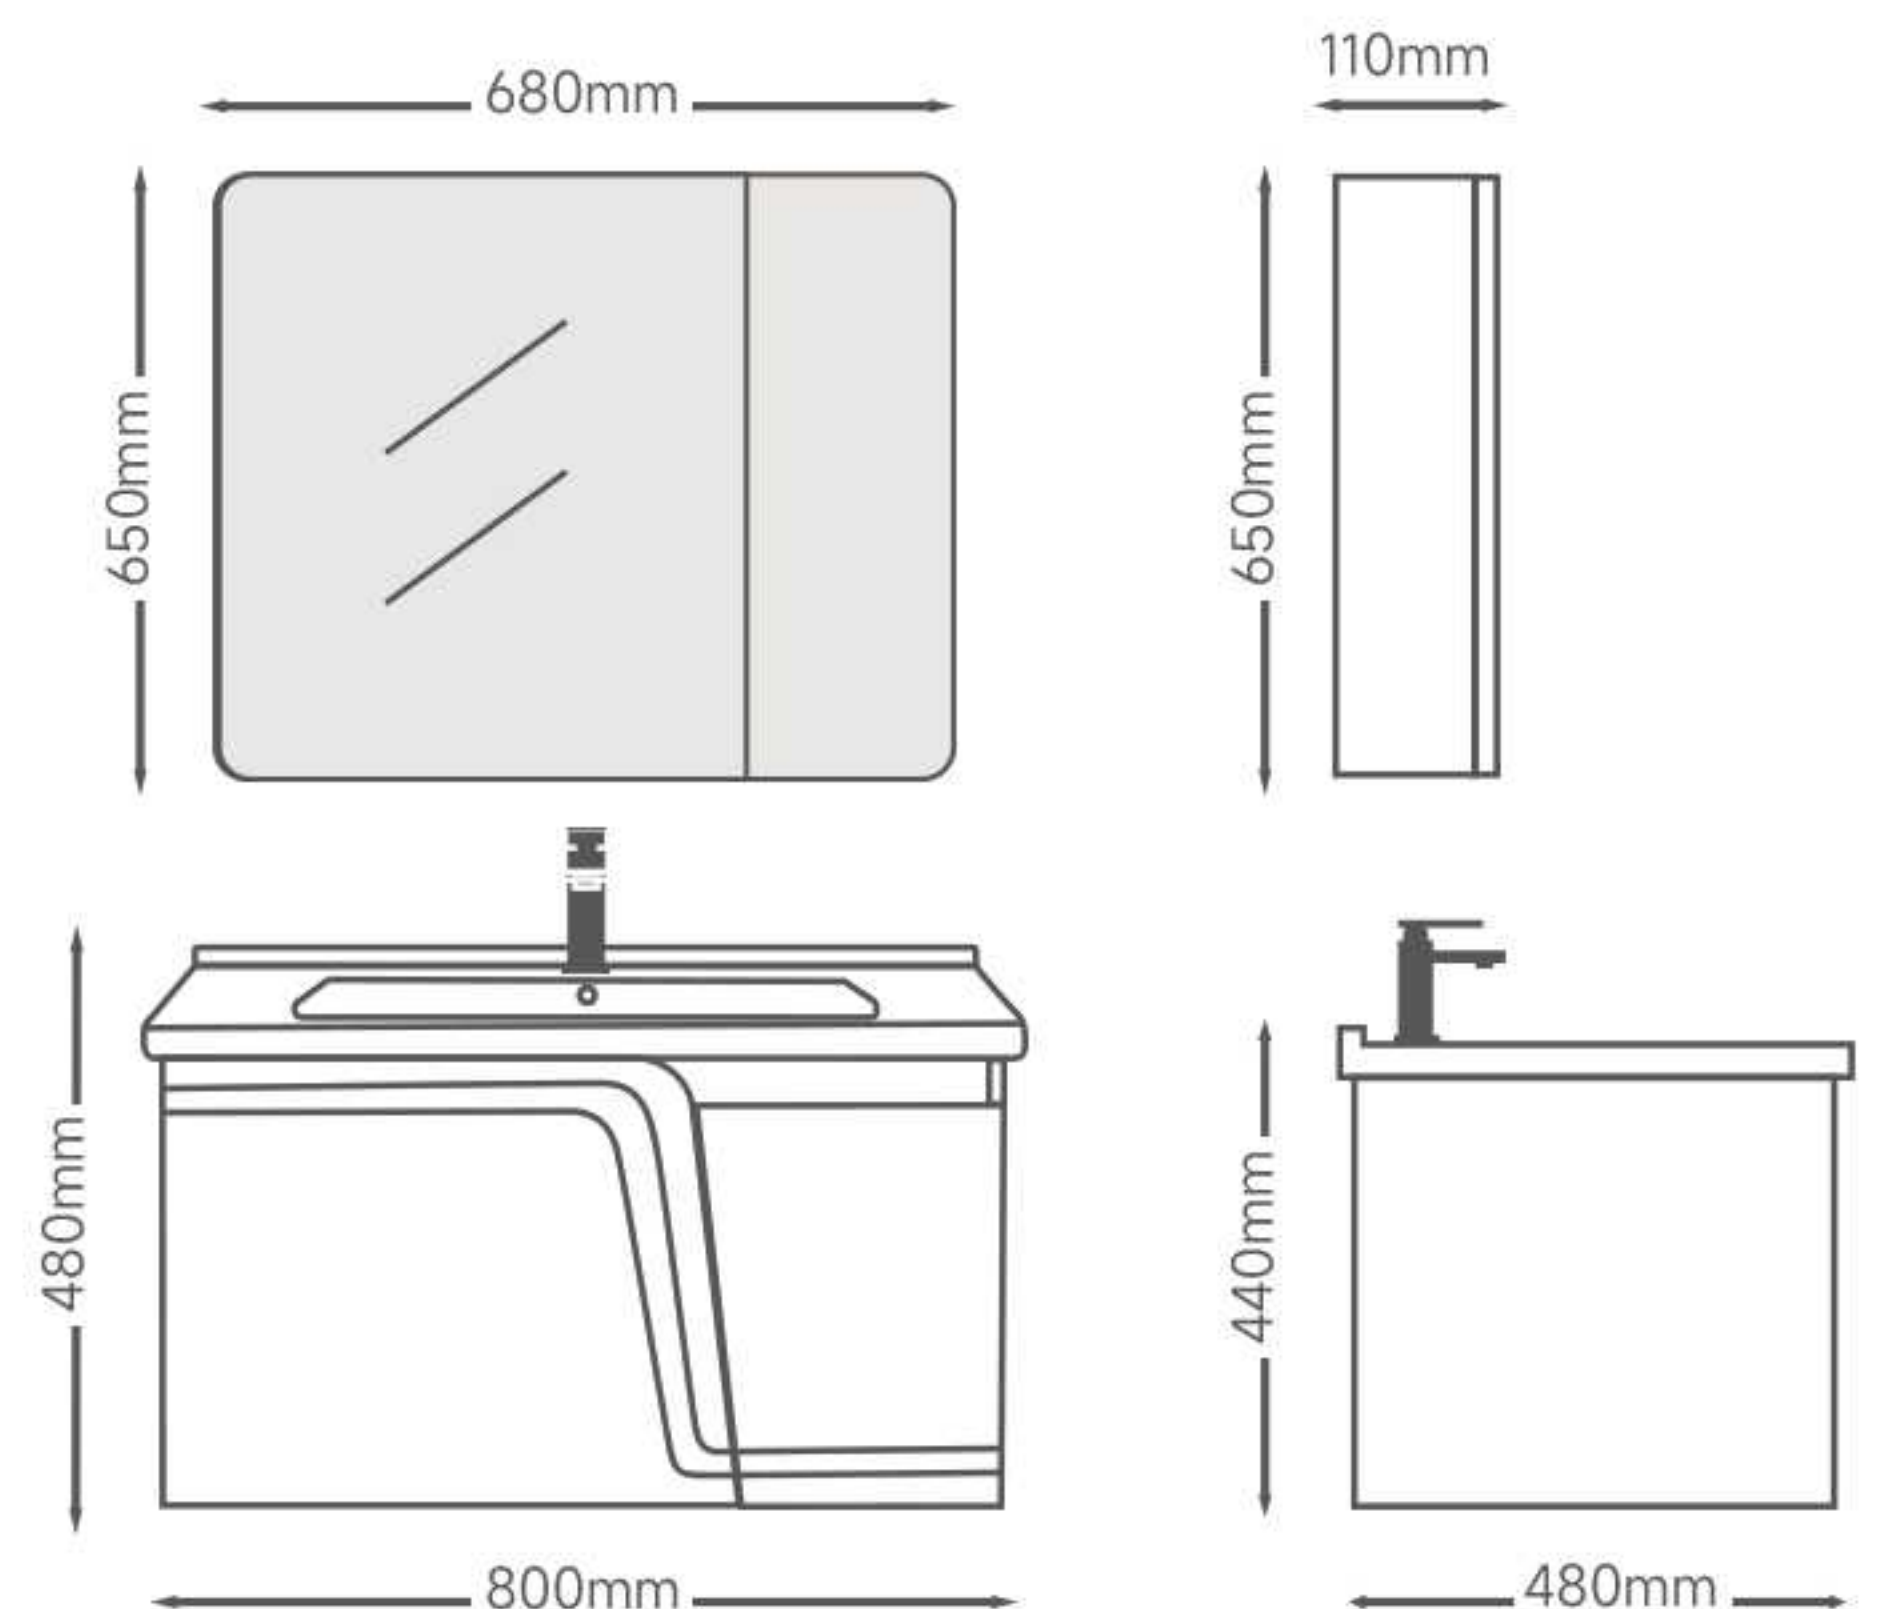

Main Cabinet:800*480*440mm

Mirror Cabinet:700*110*600mm

▲ Details

Details ▼

Model:1018

PVC PANEL

60Size:

Main Cabinet:600*480*440mm
 Mirror Cabinet:550*110*600mm

70Size:

Main Cabinet:700*480*440mm
 Mirror Cabinet:700*110*600mm

80Size:

Main Cabinet:800*480*440mm
 Mirror Cabinet:700*110*600mm

▲ Details

Details ▼

Model:1019

60Size:

Main Cabinet:600*480*440mm

Mirror Cabinet:560*110*650mm

70Size:

Main Cabinet:700*480*440mm

Mirror Cabinet:680*110*650mm

80Size:

Main Cabinet:800*480*440mm

Mirror Cabinet:680*110*650mm

▲ Details

Details ▼

Model:1020

PVC PANEL

60Size:

Main Cabinet:600*480*440mm

Mirror Cabinet:560*110*650mm

70Size: