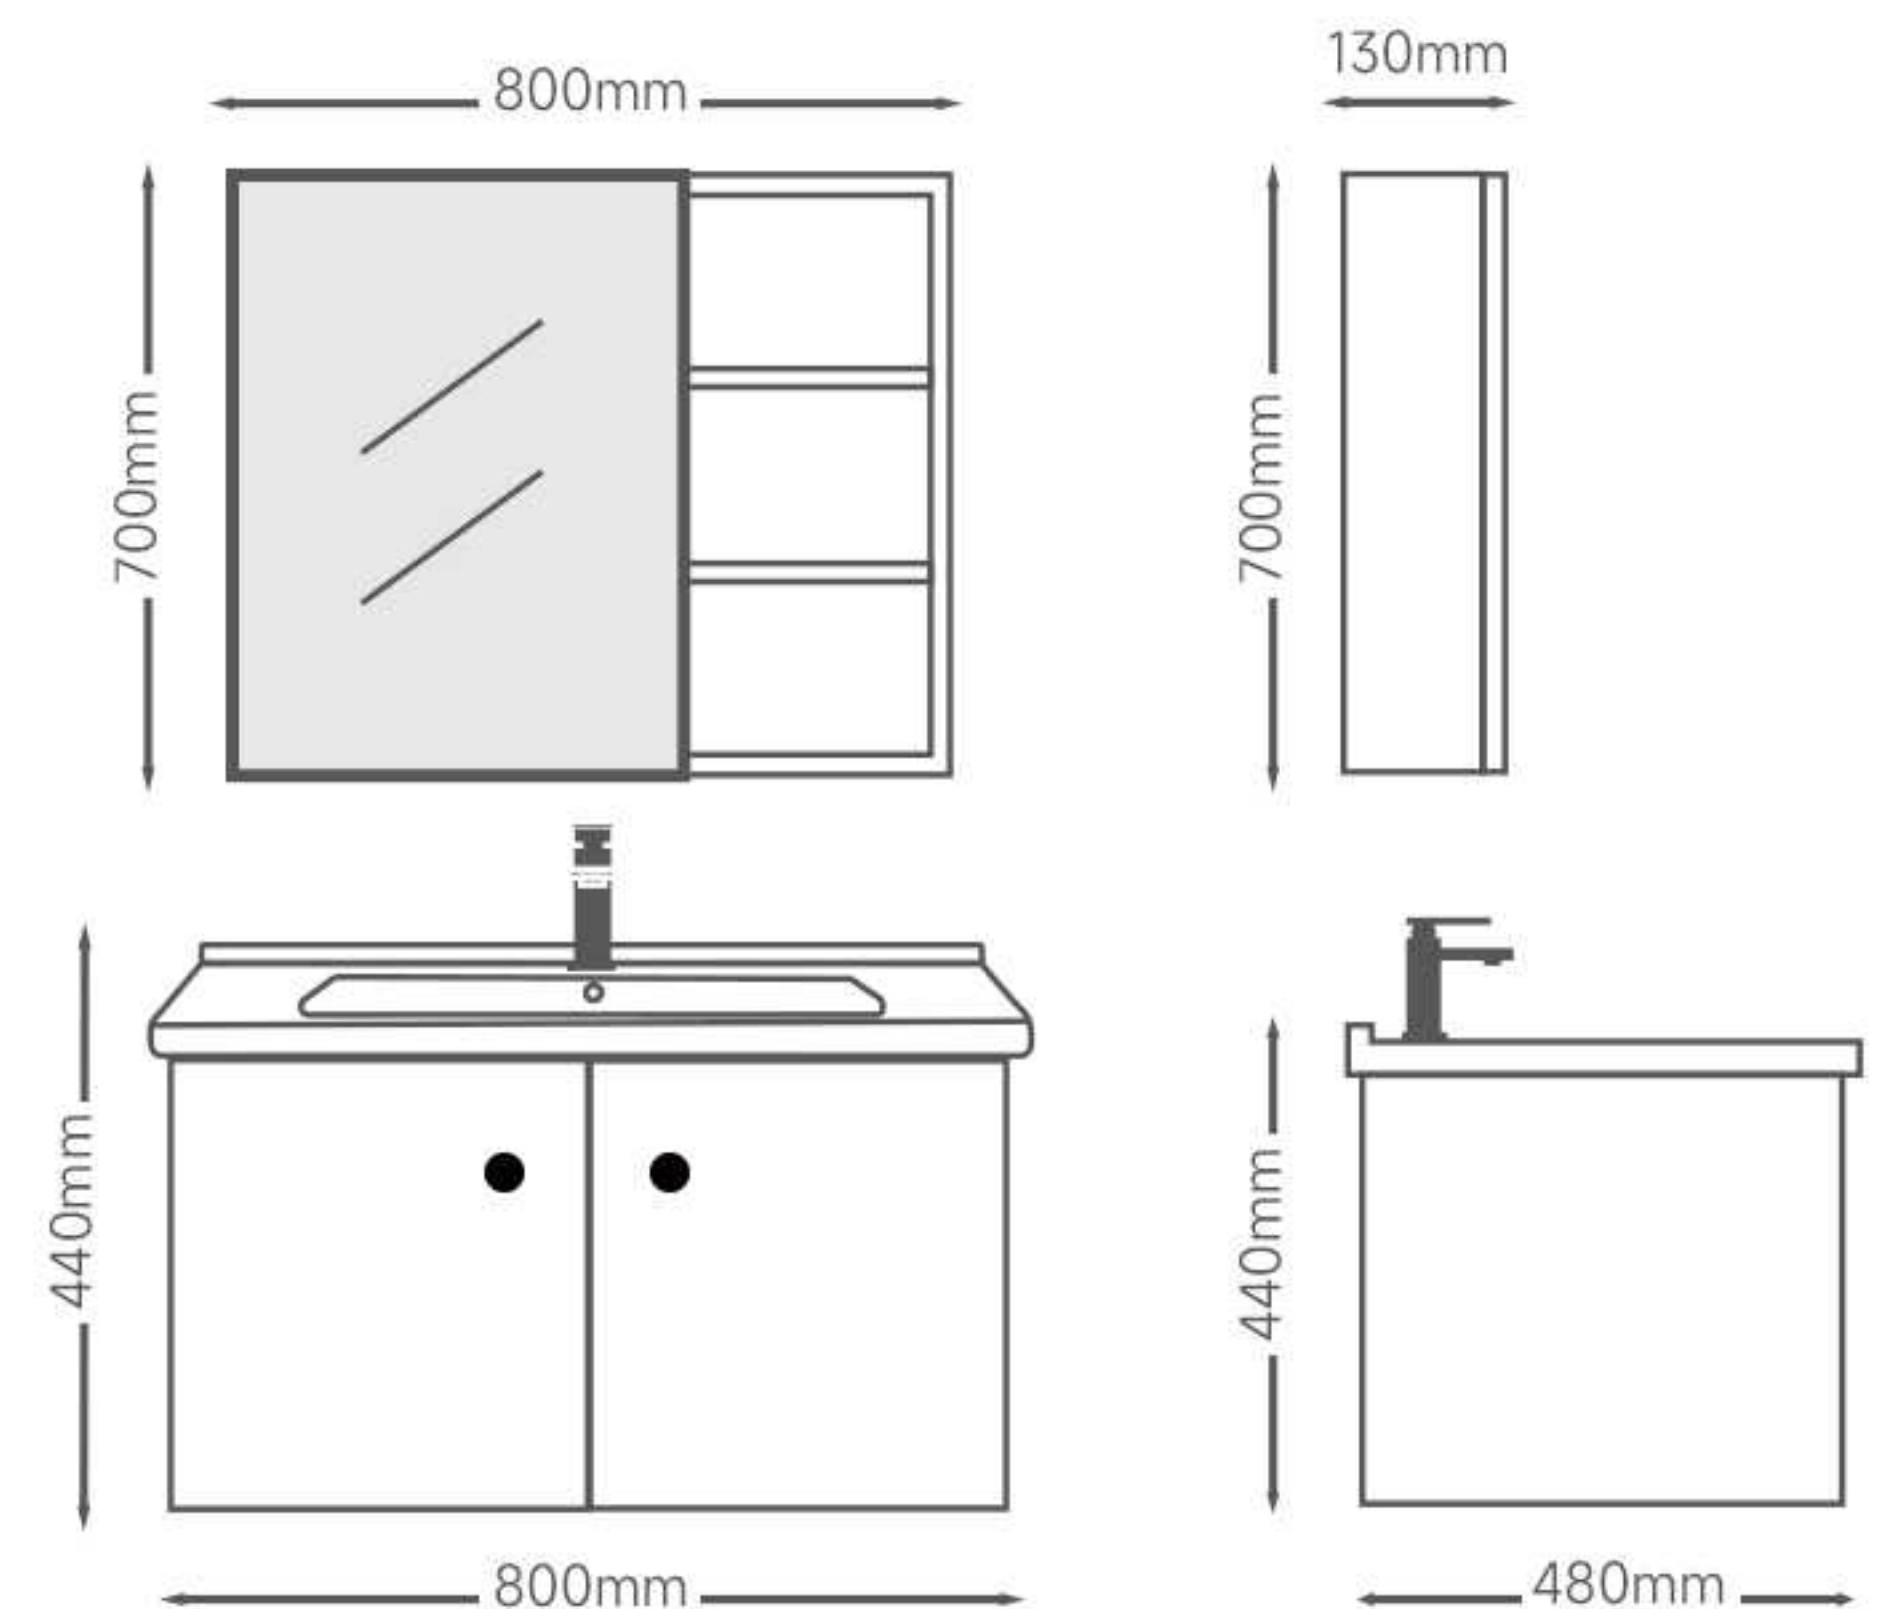

Main Cabinet:800*480*440mm

Mirror Cabinet:800*130*700mm

▲ Details

Details ▼

Model:2310A

STAINLESS STEEL

60Size:

Main Cabinet:600*480*440mm

Main Cabinet:600*480*440mm

Mirror Cabinet:600*130*700mm

70Size:

Main Cabinet:700*480*440mm

Mirror Cabinet:700*130*700mm

80Size:

Main Cabinet:800*480*440mm

Mirror Cabinet:800*130*700mm

▲ Details

Details ▼

Model:2410A

STAINLESS STEEL

60Size:

Main Cabinet:600*480*440mm

Mirror Cabinet:600*130*700mm

70Size:

Main Cabinet:700*480*440mm

Mirror Cabinet:700*130*700mm

80Size:

Main Cabinet:800*480*440mm

Mirror Cabinet:800*130*700mm

▲ Details

Details ▼

Model:2601