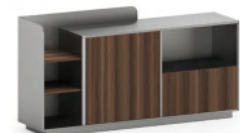

锐捷 - 矮柜
LJB06-1609
1600W*400D*900Hmm