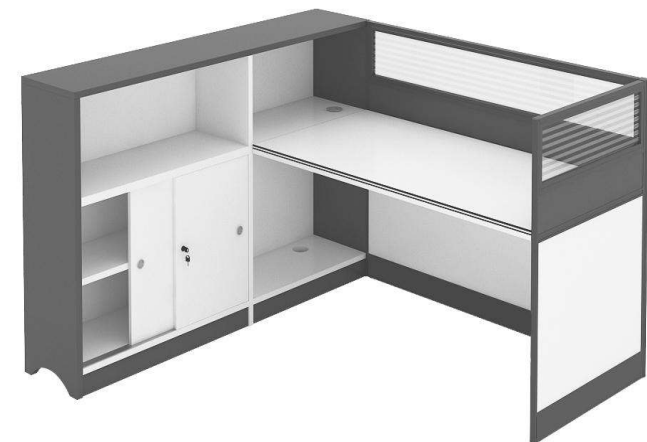

型号 | XY-Q023 洽谈桌
规格 | 正方形 1200W × 1200D × 750H m m
长方形 1200W × 700D × 750H m m 1400W × 700D × 750H m m
1600W × 800D × 750H m m 1800W × 800D × 750H m m

型号 | XY-023 开放式员工桌
规格 | 单人位 1700W × 800D × 750H m m
对坐两人位 1700W × 1600D × 750H m m
并排两人位 3400W × 800D × 750H m m
对坐四人位 3400W × 1600D × 750H m m

型号 | XY-Q023 椭圆形洽谈桌
规格 | 2000W × 1000D × 750H m m
2400W × 1200D × 750H m m

型号 | XY-024 屏风直台面 (四人位)

规格 | 2400W × 1200D × 1090H m m
活动柜400W × 400D × 600H m m

型号 | XY-024 S 屏风L台B (带柜)

规格 | 两人位2400W × 1400D × 1090H m m
单人位1400W × 1200D × 1090H m m

型号 | XY-024 S 屏风L台面 (六人位)

规格 | 4200W × 2400D × 1090H m m 活动柜400W × 400D × 600H m m

Create an efficient office.

打造高效办公

A high-quality office furniture that can bring efficiency and comfort to your office. We carefully select every material, pay attention to every detail, in order to create the most suitable office furniture for your needs, to help you easily cope with busy work.